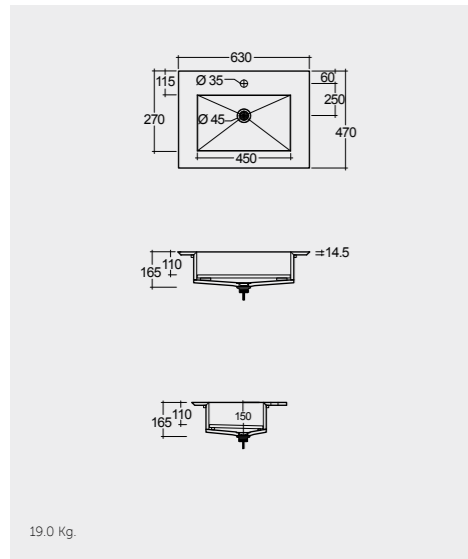

- 100 CARRARA (LAPPATO)
- 101 MACAUBAS (NATURAL)
- 102 TRAVERTINO IVORY (LAPPATO)
- 103 SURFACE XL COOL GREY (NATURAL)
- 104 BEHIND GREY (NATURAL)
- 105 UNI DARK BLACK (NATURAL)

- 100 CARRARA (LAPPATO)
- 101 MACAUBAS (NATURAL)
- 102 TRAVERTINO IVORY (LAPPATO)
- 103 SURFACE XL COOL GREY (NATURAL)
- 104 BEHIND GREY (NATURAL)
- 105 UNI DARK BLACK (NATURAL)

- 100 CARRARA (LAPPATO)
- 101 MACAUBAS (NATURAL)
- 102 TRAVERTINO IVORY (LAPPATO)
- 103 SURFACE XL COOL GREY (NATURAL)
- 104 BEHIND GREY (NATURAL)
- 105 UNI DARK BLACK (NATURAL)

- 100 CARRARA (LAPPATO)
- 101 MACAUBAS (NATURAL)
- 102 TRAVERTINO IVORY (LAPPATO)
- 103 SURFACE XL COOL GREY (NATURAL)
- 104 BEHIND GREY (NATURAL)
- 105 UNI DARK BLACK (NATURAL)

RAK-PRECIOUS + RAK-JOY

RAK Precious drop in washbasins and countertop solutions can be combined with your favorite RAK-Joy bathroom vanity. RAK-Joy vanities are available in 4 different finishes, perfectly compatible with RAK-Precious colors and finishes.

I lavabi da incasso RAK-Precious ed i piani d'appoggio possono essere combinati al tuo mobile bagno RAK-Joy preferito. La gamma RAK-Joy e' disponibile in 4 diverse finiture, perfettamente compatibili con colori e finiture RAK-Precious.

Les lavabos à encastrer de RAK-Precious et les plans de toilette peuvent être combinés avec votre meuble de salle de bains préféré de RAK-Joy. La gamme RAK-Joy est disponible en 4 finitures différentes, parfaitement compatibles avec les couleurs et les finitures de RAK-Precious.

Die Einbauwaschbecken von RAK-Precious sowie die Auflageflächen können mit Ihrem bevorzugten Badezimmermöbelstück kombiniert werden.

Die gesamte Bandbreite von RAK-Joy ist in 4 verschiedenen Oberflächen verfügbar, die mit den Farben und Oberflächen von RAK-Precious bestens kompatibel sind.

Встраиваемые и монтирующиеся на столешницу умывальники от RAK Precious можно комбинировать с вашим любимым шкафчиком под умывальник из коллекции RAK-Joy.

На выбор предлагается 4 различных отделки шкафчиков под умывальник RAK-Joy, которые идеально сочетаются с цветовой гаммой и отделочными материалами компании RAK-Precious.

PURE WHITE
(LAMILAK)

URBAN GREY
(LAMILAK)

GREY ELM
(TECHWOOD)

SCANDINAVIAN OAK
(TECHWOOD)