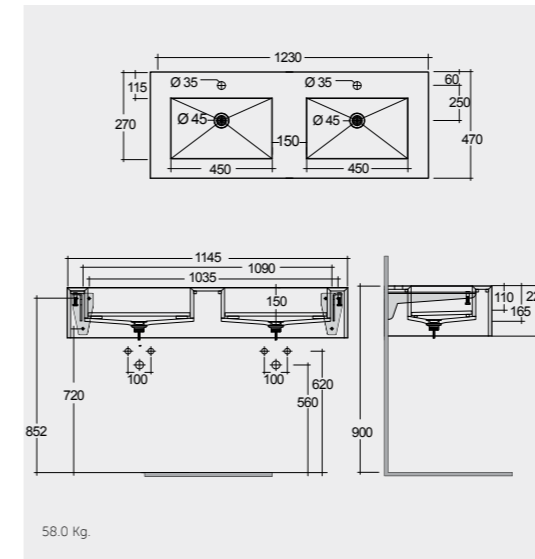

- 100 CARRARA (LAPPATO)
- 101 MACAUBAS (NATURAL)
- 102 TRAVERTINO IVORY (LAPPATO)
- 103 SURFACE XL COOL GREY (NATURAL)
- 104 BEHIND GREY (NATURAL)
- 105 UNI DARK BLACK (NATURAL)

L-Brackets for Counter Wash Basins

Staffe ad L per lavabo sospeso
L'étrier à L pour le lavabo suspendu
L-Bügel für Hängewaschbecken
Staffe ad L per lavabo sospeso