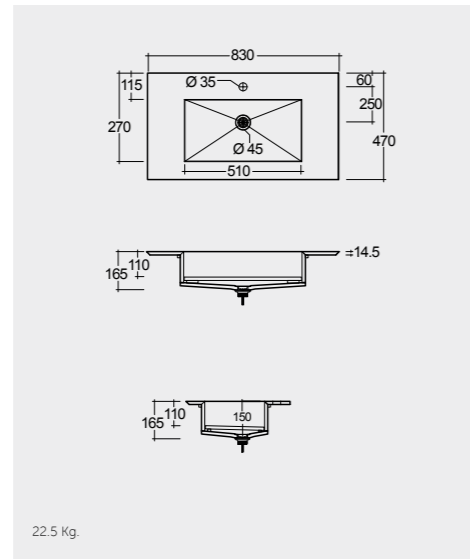

- 100 CARRARA (LAPPATO)
- 101 MACAUBAS (NATURAL)
- 102 TRAVERTINO IVORY (LAPPATO)
- 103 SURFACE XL COOL GREY (NATURAL)
- 104 BEHIND GREY (NATURAL)
- 105 UNI DARK BLACK (NATURAL)

- 100 CARRARA (LAPPATO)
- 101 MACAUBAS (NATURAL)
- 102 TRAVERTINO IVORY (LAPPATO)
- 103 SURFACE XL COOL GREY (NATURAL)
- 104 BEHIND GREY (NATURAL)
- 105 UNI DARK BLACK (NATURAL)

- 100 CARRARA (LAPPATO)
- 101 MACAUBAS (NATURAL)
- 102 TRAVERTINO IVORY (LAPPATO)
- 103 SURFACE XL COOL GREY (NATURAL)
- 104 BEHIND GREY (NATURAL)
- 105 UNI DARK BLACK (NATURAL)

- 100 CARRARA (LAPPATO)
- 101 MACAUBAS (NATURAL)
- 102 TRAVERTINO IVORY (LAPPATO)
- 103 SURFACE XL COOL GREY (NATURAL)
- 104 BEHIND GREY (NATURAL)
- 105 UNI DARK BLACK (NATURAL)

RAK-PRECIOUS + RAK-JOY

RAK Precious drop in washbasins and countertop solutions can be combined with your favorite RAK-Joy bathroom vanity. RAK-Joy vanities are available in 4 different finishes, perfectly compatible with RAK-Precious colors and finishes.

I lavabi da incasso RAK-Precious ed i piani d'appoggio possono essere combinati al tuo mobile bagno RAK-Joy preferito. La gamma RAK-Joy e' disponibile in 4 diverse finiture, perfettamente compatibili con colori e finiture RAK-Precious.

Les lavabos à encastrer de RAK-Precious et les plans de toilette peuvent être combinés avec votre meuble de salle de bains préféré de RAK-Joy. La gamme RAK-Joy est disponible en 4 finitures différentes, parfaitement compatibles avec les couleurs et les finitures de RAK-Precious.

Die Einbauwaschbecken von RAK-Precious sowie die Auflageflächen können mit Ihrem bevorzugten Badezimmermöbelstück kombiniert werden.

Die gesamte Bandbreite von RAK-Joy ist in 4 verschiedenen Oberflächen verfügbar, die mit den Farben und Oberflächen von RAK-Precious bestens kompatibel sind.

Встраиваемые и монтирующиеся на столешницу умывальники от RAK Precious можно комбинировать с вашим любимым шкафчиком под умывальник из коллекции RAK-Joy.

На выбор предлагается 4 различных отделки шкафчиков под умывальник RAK-Joy, которые идеально сочетаются с цветовой гаммой и отделочными материалами компании RAK-Precious.

PURE WHITE
(LAMILAK)

URBAN GREY
(LAMILAK)

GREY ELM
(TECHWOOD)

SCANDINAVIAN OAK
(TECHWOOD)