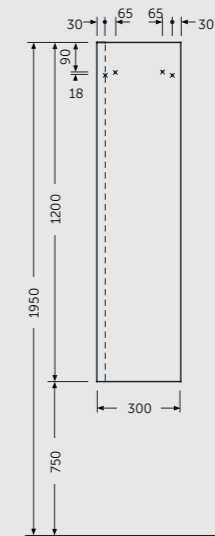

W 100 x D 46 x H 60CM
JOYWH100PWH

120cm = 2x W 60CM Units
JOYWH060PWH x2

TALL CABINET UNIT

Colonna sospesa | Colonne Suspendue | Hochschrank

W 30 x D 23 x H 120CM
JOYTS120PWH

RAK-Precious Solutions

Super-size, small details