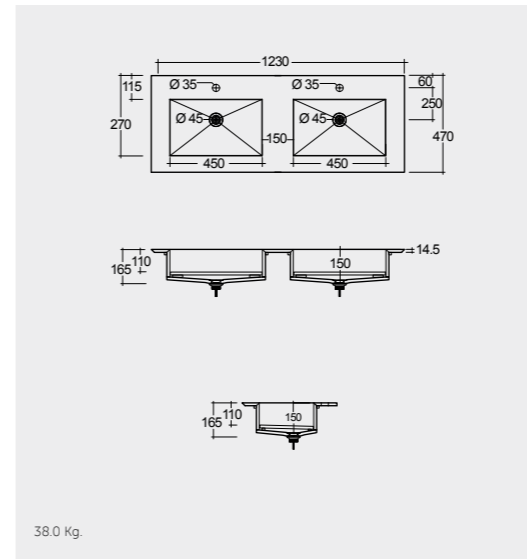

- 100 CARRARA (LAPPATO)
- 101 MACAUBAS (NATURAL)
- 102 TRAVERTINO IVORY (LAPPATO)
- 103 SURFACE XL COOL GREY (NATURAL)
- 104 BEHIND GREY (NATURAL)
- 105 UNI DARK BLACK (NATURAL)

- 100 CARRARA (LAPPATO)
- 101 MACAUBAS (NATURAL)
- 102 TRAVERTINO IVORY (LAPPATO)
- 103 SURFACE XL COOL GREY (NATURAL)
- 104 BEHIND GREY (NATURAL)
- 105 UNI DARK BLACK (NATURAL)

- 100 CARRARA (LAPPATO)
- 101 MACAUBAS (NATURAL)
- 102 TRAVERTINO IVORY (LAPPATO)
- 103 SURFACE XL COOL GREY (NATURAL)
- 104 BEHIND GREY (NATURAL)
- 105 UNI DARK BLACK (NATURAL)

- 100 CARRARA (LAPPATO)
- 101 MACAUBAS (NATURAL)
- 102 TRAVERTINO IVORY (LAPPATO)
- 103 SURFACE XL COOL GREY (NATURAL)
- 104 BEHIND GREY (NATURAL)
- 105 UNI DARK BLACK (NATURAL)

RAK-PRECIOUS + RAK-JOY

RAK Precious drop in washbasins and countertop solutions can be combined with your favorite RAK-Joy bathroom vanity. RAK-Joy vanities are available in 4 different finishes, perfectly compatible with RAK-Precious colors and finishes.

I lavabi da incasso RAK-Precious ed i piani d'appoggio possono essere combinati al tuo mobile bagno RAK-Joy preferito. La gamma RAK-Joy e' disponibile in 4 diverse finiture, perfettamente compatibili con colori e finiture RAK-Precious.

Les lavabos à encastrer de RAK-Precious et les plans de toilette peuvent être combinés avec votre meuble de salle de bains préféré de RAK-Joy. La gamme RAK-Joy est disponible en 4 finitures différentes, parfaitement compatibles avec les couleurs et les finitures de RAK-Precious.

Die Einbauwaschbecken von RAK-Precious sowie die Auflageflächen können mit Ihrem bevorzugten Badezimmermöbelstück kombiniert werden.

Die gesamte Bandbreite von RAK-Joy ist in 4 verschiedenen Oberflächen verfügbar, die mit den Farben und Oberflächen von RAK-Precious bestens kompatibel sind.

Встраиваемые и монтирующиеся на столешницу умывальники от RAK Precious можно комбинировать с вашим любимым шкафчиком под умывальник из коллекции RAK-Joy.

На выбор предлагается 4 различных отделки шкафчиков под умывальник RAK-Joy, которые идеально сочетаются с цветовой гаммой и отделочными материалами компании RAK-Precious.

PURE WHITE
(LAMILAK)

URBAN GREY
(LAMILAK)

GREY ELM
(TECHWOOD)

SCANDINAVIAN OAK
(TECHWOOD)