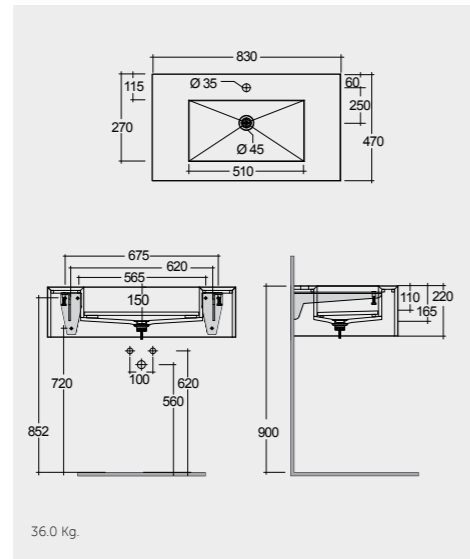

- 100 CARRARA (LAPPATO)
- 101 MACAUBAS (NATURAL)
- 102 TRAVERTINO IVORY (LAPPATO)
- 103 SURFACE XL COOL GREY (NATURAL)
- 104 BEHIND GREY (NATURAL)
- 105 UNI DARK BLACK (NATURAL)