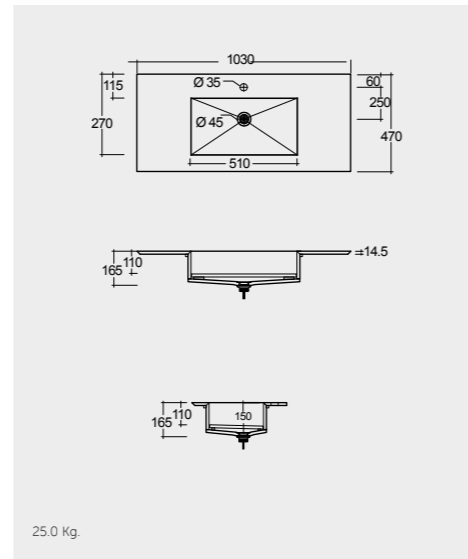

- 100 CARRARA (LAPPATO)
- 101 MACAUBAS (NATURAL)
- 102 TRAVERTINO IVORY (LAPPATO)
- 103 SURFACE XL COOL GREY (NATURAL)
- 104 BEHIND GREY (NATURAL)
- 105 UNI DARK BLACK (NATURAL)

- 100 CARRARA (LAPPATO)
- 101 MACAUBAS (NATURAL)
- 102 TRAVERTINO IVORY (LAPPATO)
- 103 SURFACE XL COOL GREY (NATURAL)
- 104 BEHIND GREY (NATURAL)
- 105 UNI DARK BLACK (NATURAL)

- 100 CARRARA (LAPPATO)
- 101 MACAUBAS (NATURAL)
- 102 TRAVERTINO IVORY (LAPPATO)
- 103 SURFACE XL COOL GREY (NATURAL)
- 104 BEHIND GREY (NATURAL)
- 105 UNI DARK BLACK (NATURAL)

- 100 CARRARA (LAPPATO)
- 101 MACAUBAS (NATURAL)
- 102 TRAVERTINO IVORY (LAPPATO)
- 103 SURFACE XL COOL GREY (NATURAL)
- 104 BEHIND GREY (NATURAL)
- 105 UNI DARK BLACK (NATURAL)

RAK-PRECIOUS + RAK-JOY

RAK Precious drop in washbasins and countertop solutions can be combined with your favorite RAK-Joy bathroom vanity. RAK-Joy vanities are available in 4 different finishes, perfectly compatible with RAK-Precious colors and finishes.

I lavabi da incasso RAK-Precious ed i piani d'appoggio possono essere combinati al tuo mobile bagno RAK-Joy preferito. La gamma RAK-Joy e' disponibile in 4 diverse finiture, perfettamente compatibili con colori e finiture RAK-Precious.

Les lavabos à encastrer de RAK-Precious et les plans de toilette peuvent être combinés avec votre meuble de salle de bains préféré de RAK-Joy. La gamme RAK-Joy est disponible en 4 finitures différentes, parfaitement compatibles avec les couleurs et les finitures de RAK-Precious.

Die Einbauwaschbecken von RAK-Precious sowie die Auflageflächen können mit Ihrem bevorzugten Badezimmermöbelstück kombiniert werden.

Die gesamte Bandbreite von RAK-Joy ist in 4 verschiedenen Oberflächen verfügbar, die mit den Farben und Oberflächen von RAK-Precious bestens kompatibel sind.

Встраиваемые и монтирующиеся на столешницу умывальники от RAK Precious можно комбинировать с вашим любимым шкафчиком под умывальник из коллекции RAK-Joy.

На выбор предлагается 4 различных отделки шкафчиков под умывальник RAK-Joy, которые идеально сочетаются с цветовой гаммой и отделочными материалами компании RAK-Precious.

PURE WHITE
(LAMILAK)

URBAN GREY
(LAMILAK)

GREY ELM
(TECHWOOD)

SCANDINAVIAN OAK
(TECHWOOD)