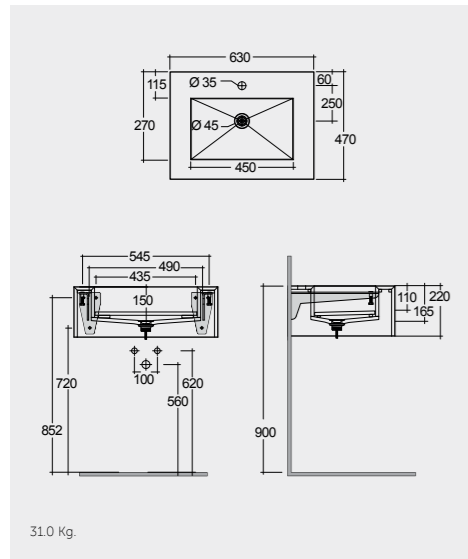

83 CM
PRECT08347102A

Drain Included

Counter Wash Basin 103 CM

103 CM
PRECT10347102A

Drain Included

Counter Wash Basin 123 CM

123 CM
PRECT12347102A

Drain Included (2)