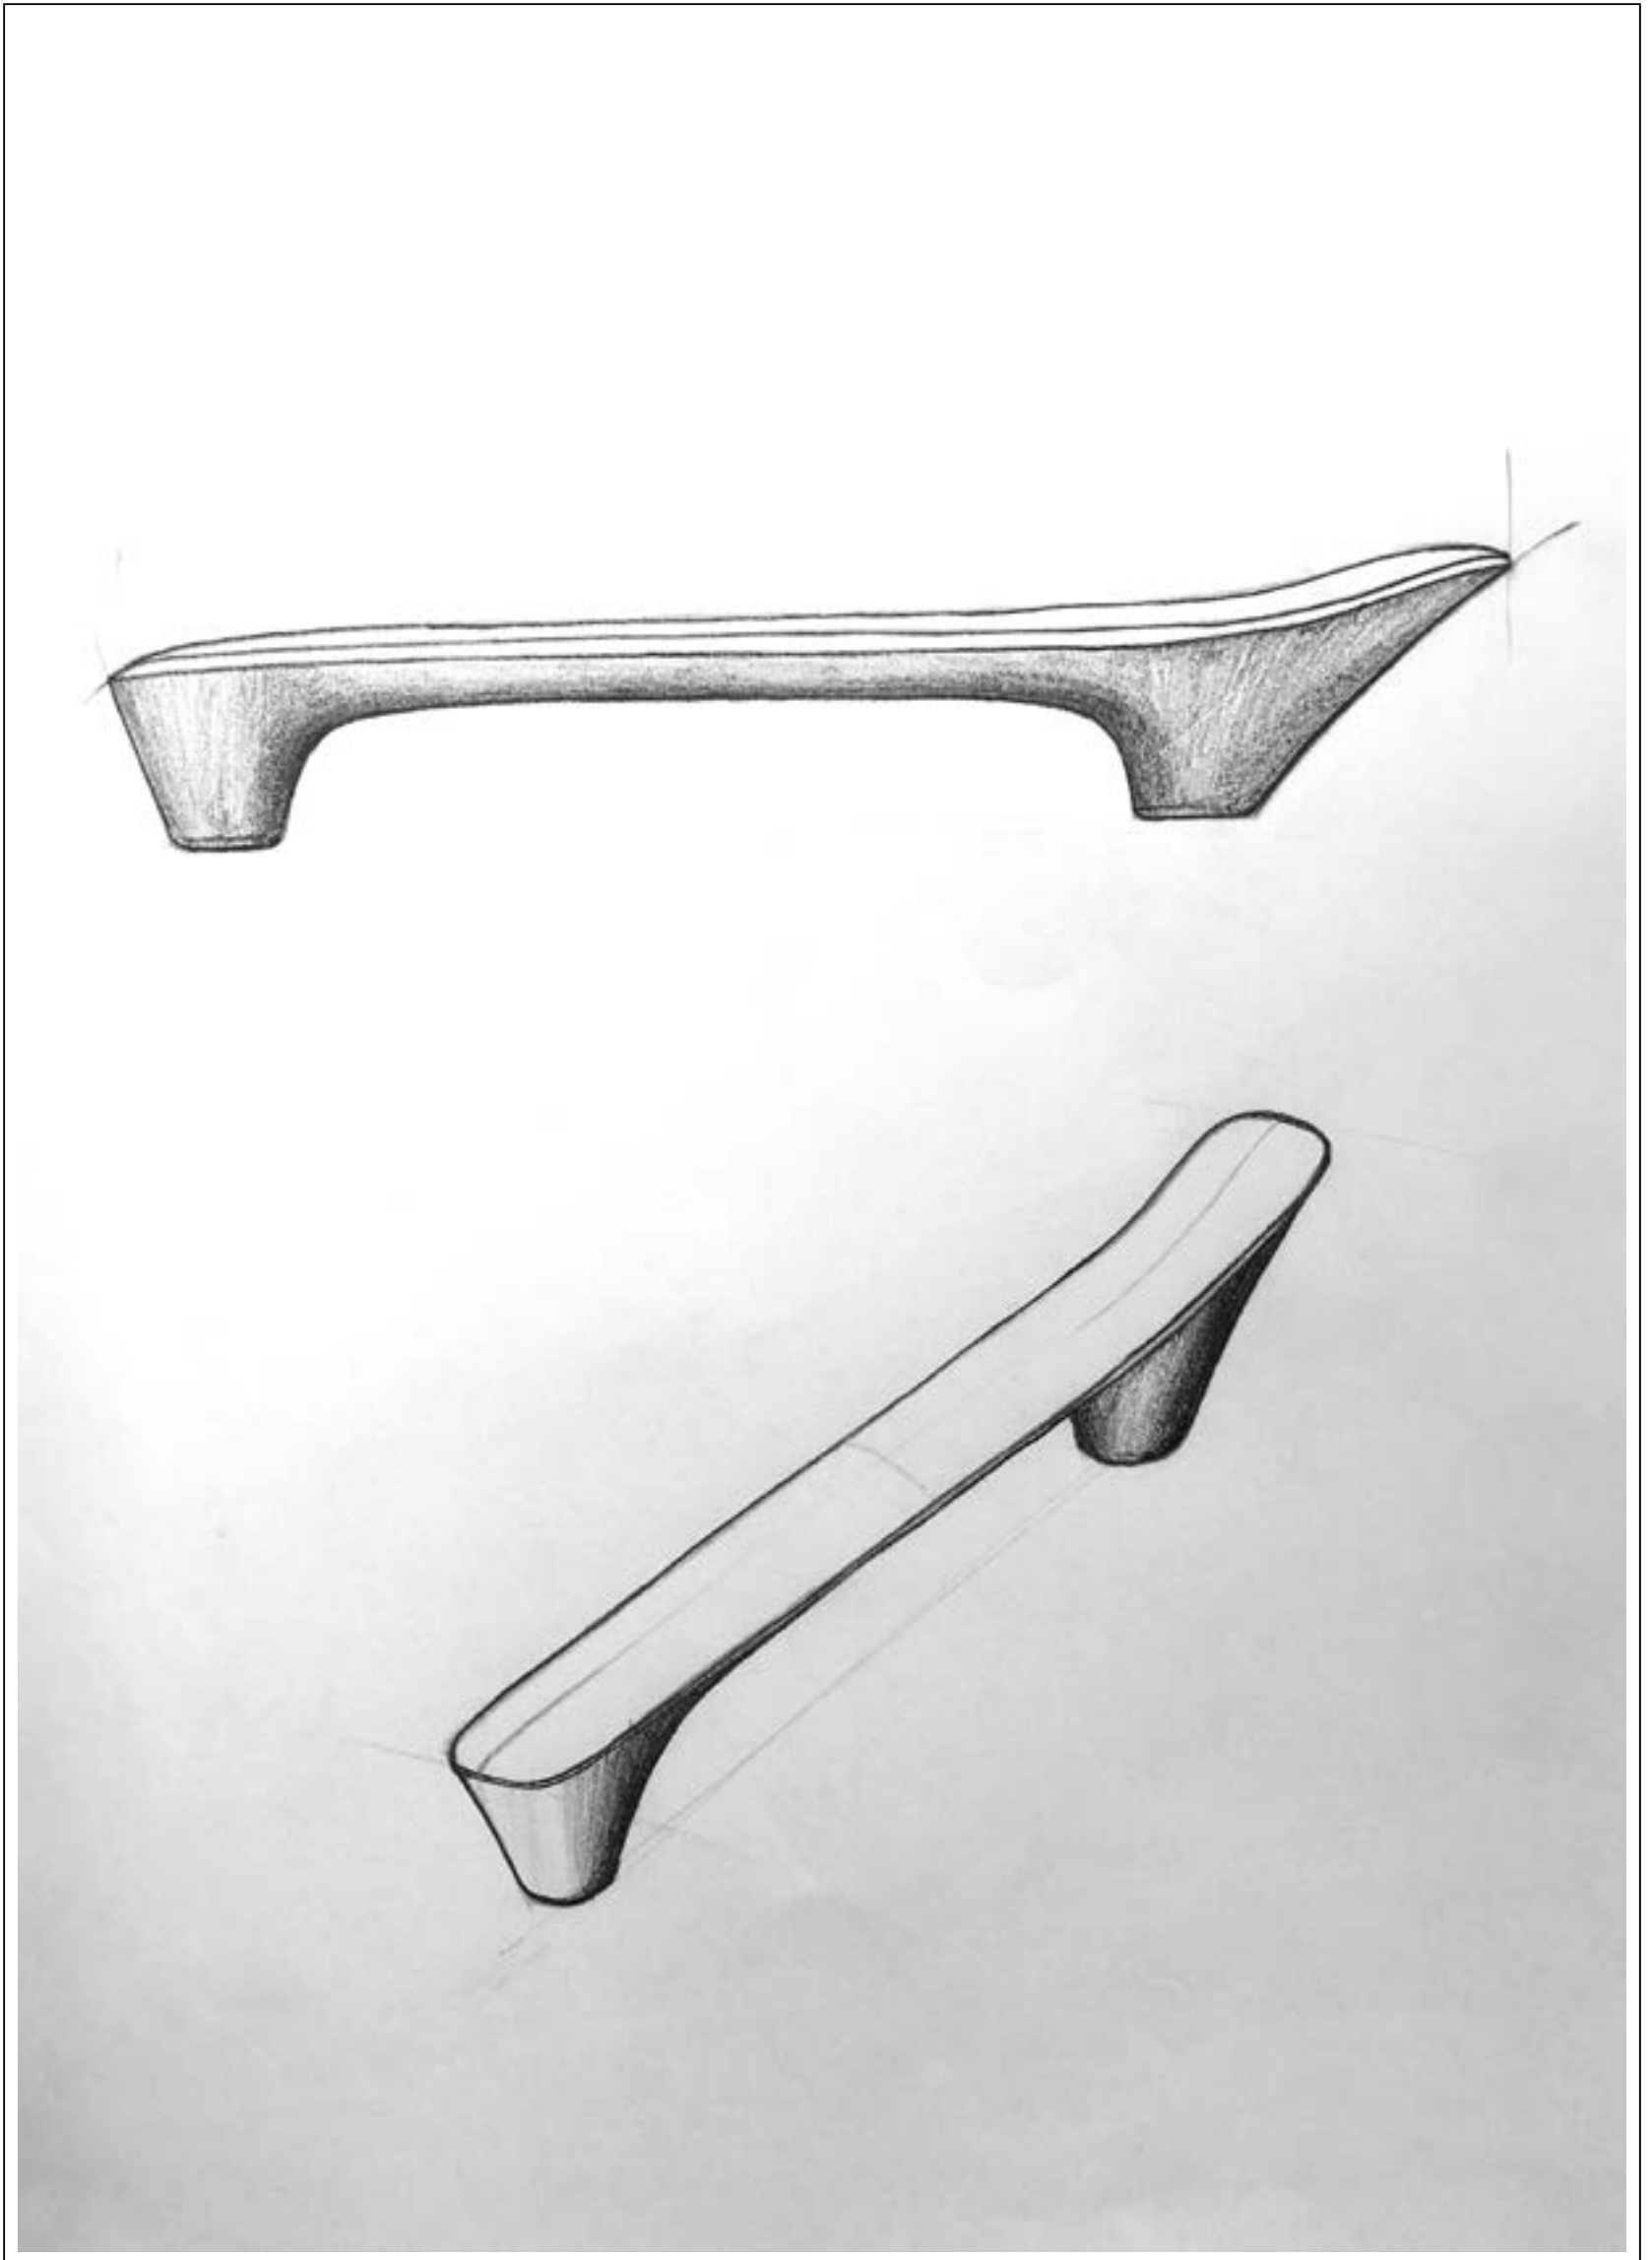

SOLID METAL CHROME PLATED HINGES - The hinges are countersunk internally to the glass providing a flat surface facilitating ease of cleaning. Smooth surface curvature complements the ETO handle design creating a beautiful contemporary aesthetic.

ETO

CUSHION CLOSE - A black piston with rubberised head concealed inside a chrome plated housing brings the door to a controlled and gentle stop.

ETO

ETO HANDLE - A solid metal chrome plated handle which offers a beautifully precise and understated design with an integrated towel hook. Smooth sleek curvature envelops every surface, creating a truly ergonomic and tactile experience.