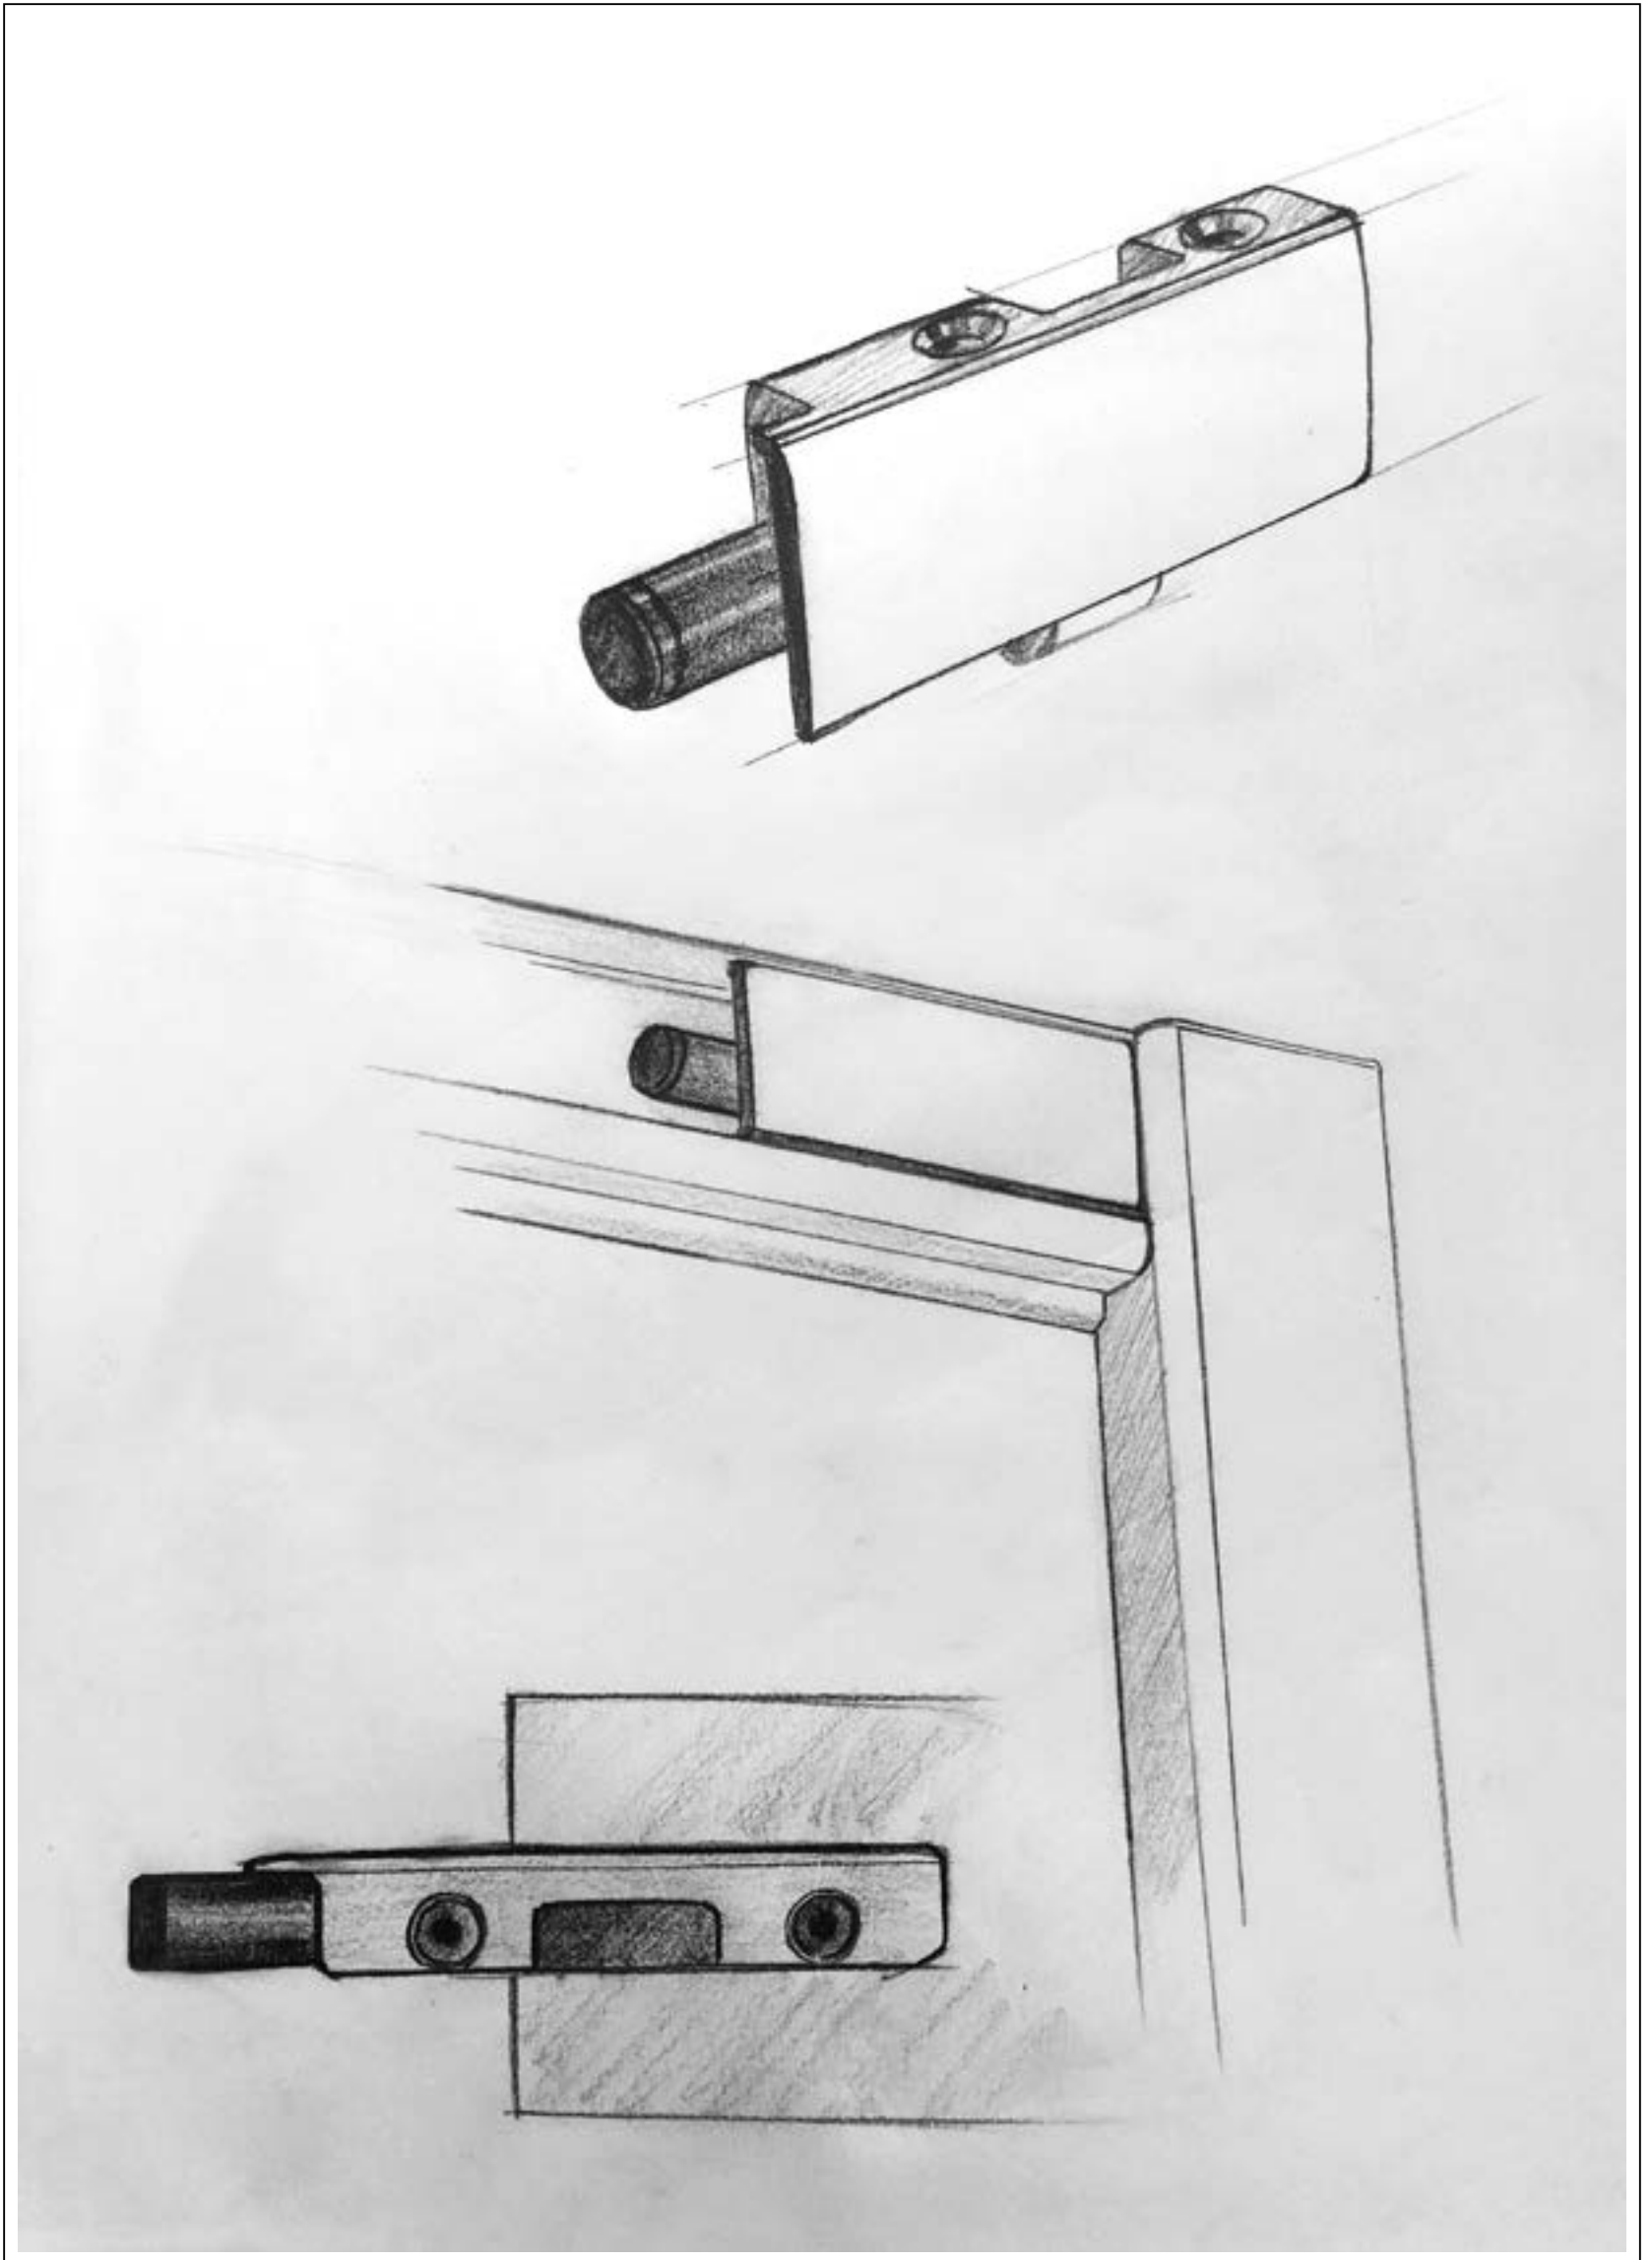

SOLID METAL CHROME PLATED HINGES - The hinges are countersunk internally to the glass providing a flat surface facilitating ease of cleaning. Smooth surface curvature complements the ETO handle design creating a beautiful contemporary aesthetic.

ETO

CUSHION CLOSE - A black piston with rubberised head concealed inside a chrome plated housing brings the door to a controlled and gentle stop.

ETO

ETO HANDLE - A solid metal chrome plated handle which offers a beautifully precise and understated design with an integrated towel hook. Smooth sleek curvature envelops every surface, creating a truly ergonomic and tactile experience.