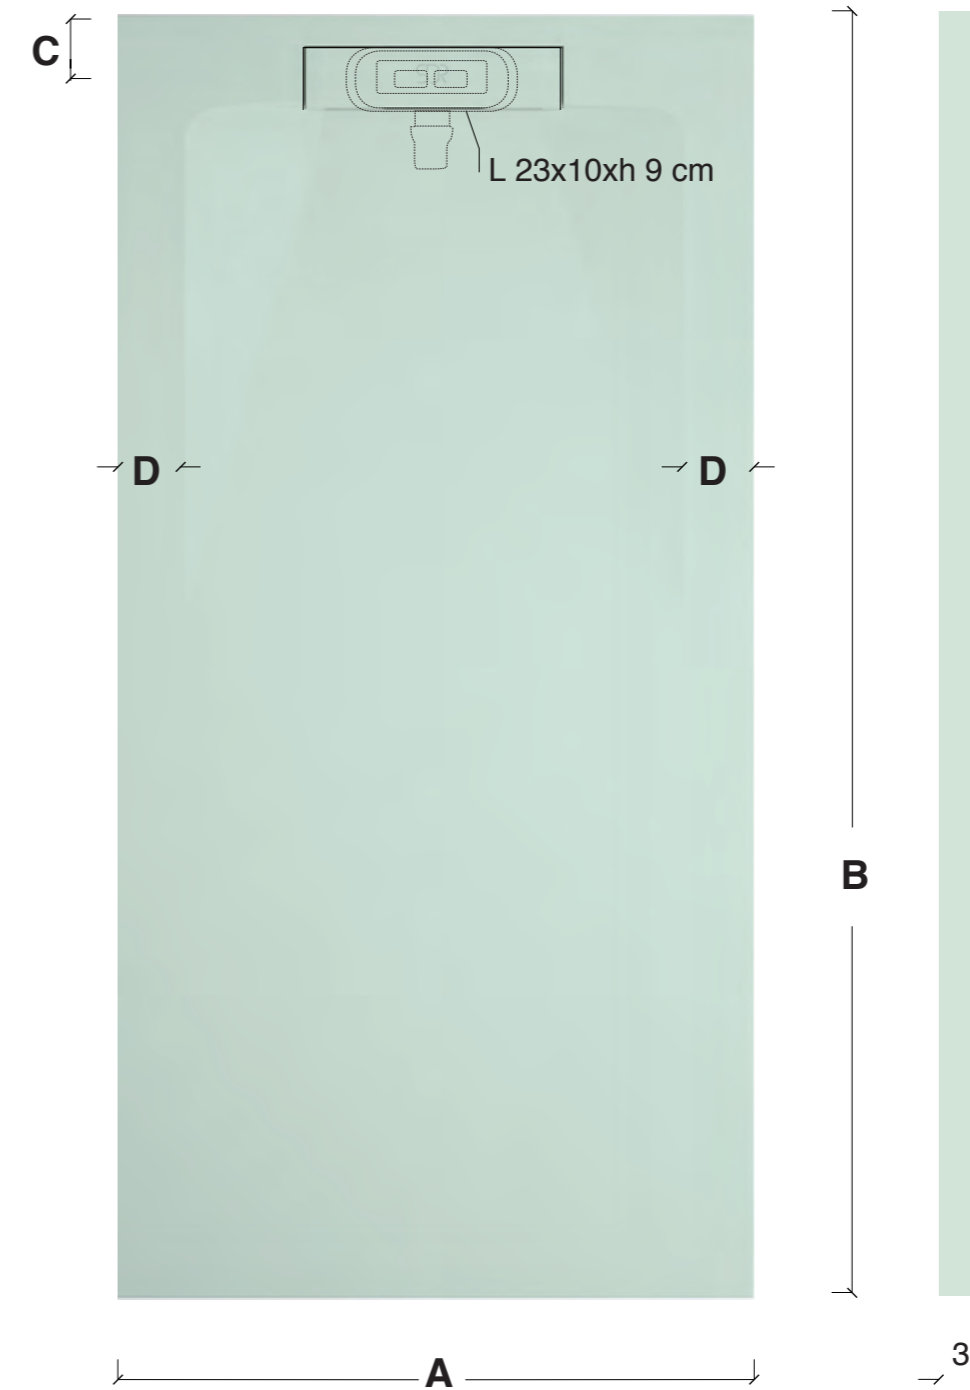

IL PIATTO DOCCIA PUÒ ESSERE
INSTALLATO SIA IN APPOGGIO
CHE A FILO PAVIMENTO

THE SHOWER TRAY CAN BE
INSTALLED RECESSED OR
FLOOR LEVEL

A	B (da/a)	C	D
70	100/180	16	7
80	100/180	16	12

N.B.

Tutte le misure sono espresse in centimetri. Nel listino sono meglio specificate le misure **A** e **B**.

All measurements are expressed in centimeters. In the price list, measures **A** and **B** are better specified.