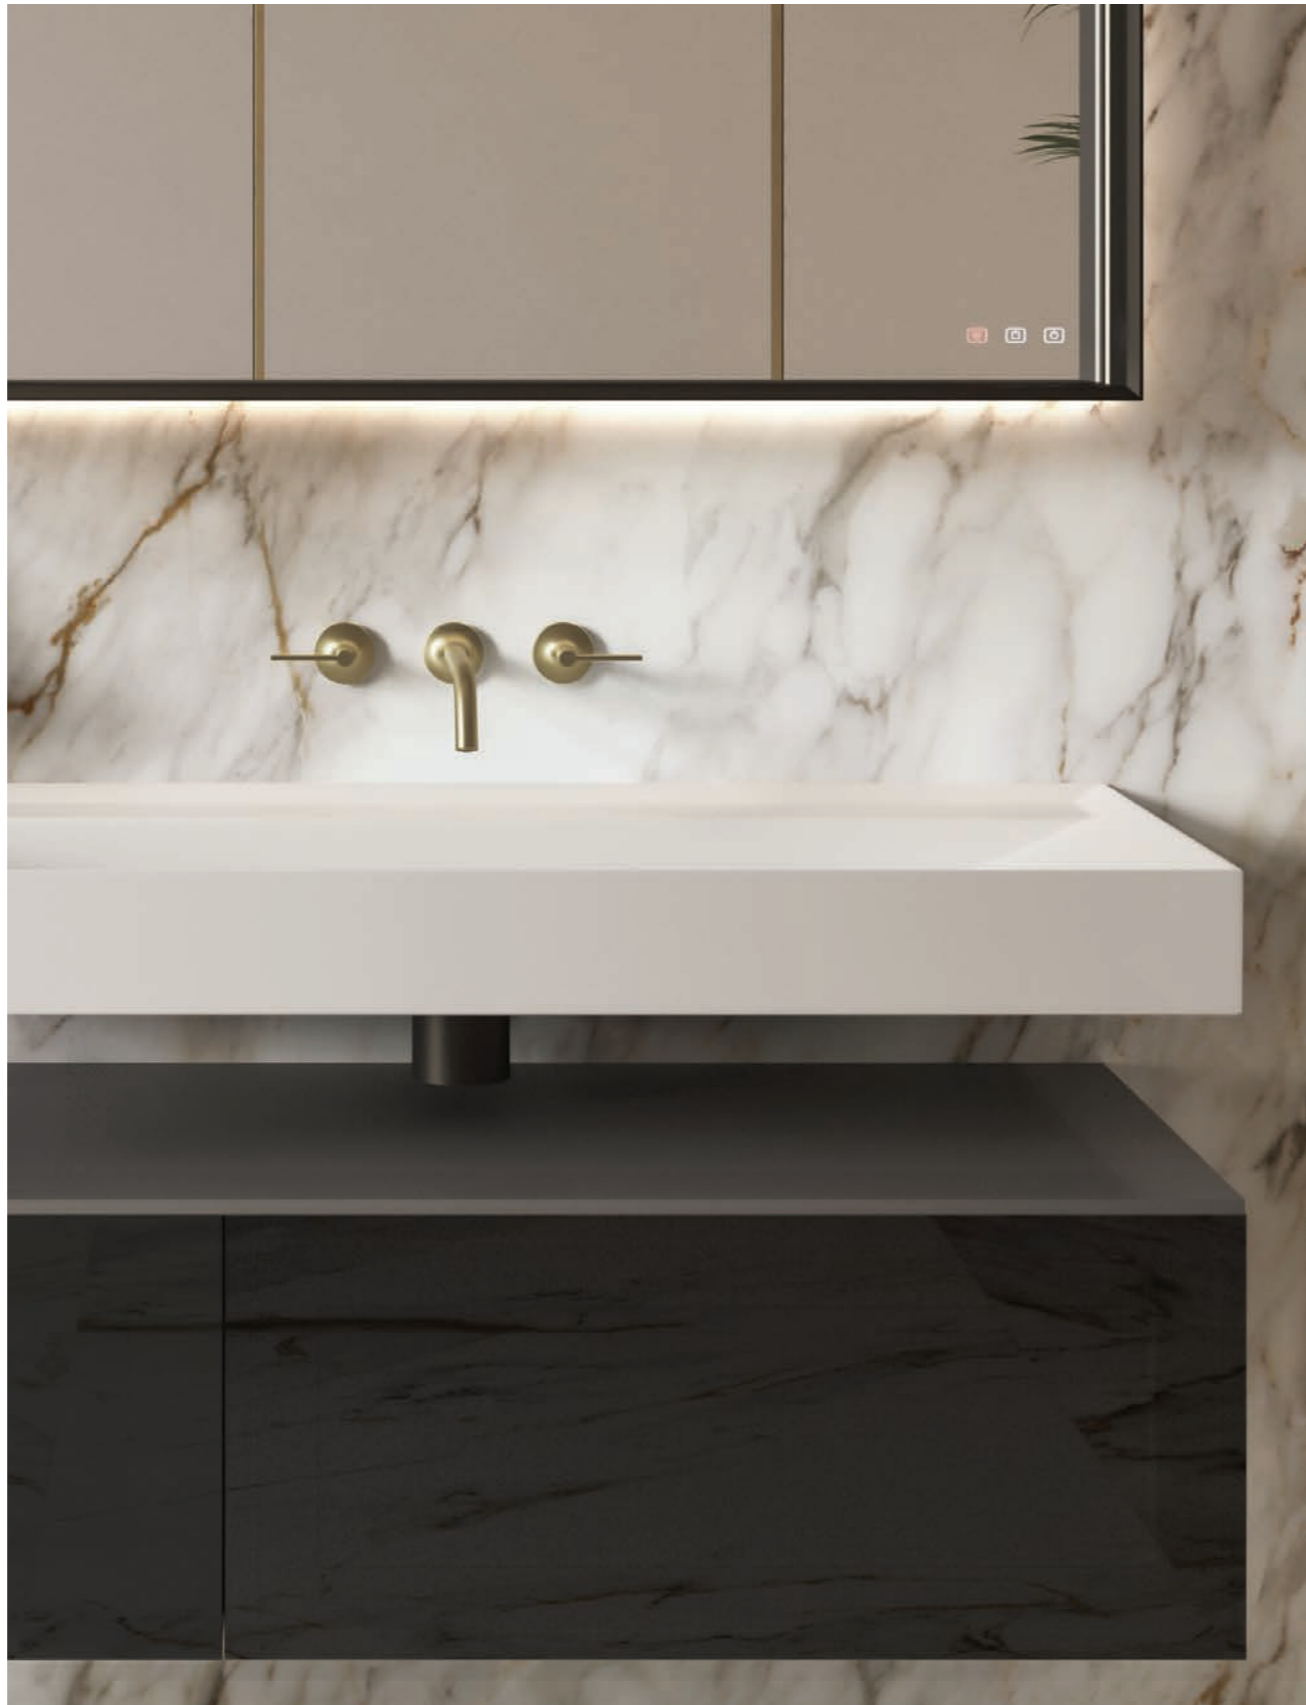

**FLOOR SURFACE**  
Calacatta Borghini 120x120 cm

**BATHROOM**

Wall hung washbasin in RAKSOLID matt white, 120x50cm. Matt gray bathroom cabinet with STOPSOL mirror glass front, 195x50cm. 3-hole wall mounted faucet in matt gold PVD finish. Black aluminum shelf with towel holder, 60cm. Backlit mirror with frame and front lighting, touchless controls, 120x90cm.

**WALL SURFACE**

Calacatta Borghini 120x180 cm

**FLOOR SURFACE**

Calacatta Borghini 120x120 cm

**BATHROOM**

Wall hung washbasin in RAKSOLID matt white, 120x50cm. Matt gray bathroom cabinet with STOPSOL mirror glass front, 195x50cm. 3-hole wall mounted faucet in matt gold PVD finish. Black aluminum shelf with towel holder, 60cm. Backlit mirror with frame and front lighting, touchless controls, 120x90cm. Back to wall bidet and RIMLESS WC in matt white finish, with soft close seat & cover. Dual flush push plate in matt white & matt gold finish. Shataff in matt gold PVD finish. 3-hole bidet faucet in matt gold PVD finish.

Wall hung washbasin in RAKSOLID matt white with lateral ledge, 80x50cm. Installed on matt black metal structure with towel holder and matt gray shelf. 3-hole faucet in matt gold PVD finish. Backlit mirror with no frame, 80x90cm. Freestanding bathtub in matt white RAKSOLID with external lacquering in matt gold, 177x80cm. Freestanding bathtub faucet with hand shower, in matt gold PVD finish.