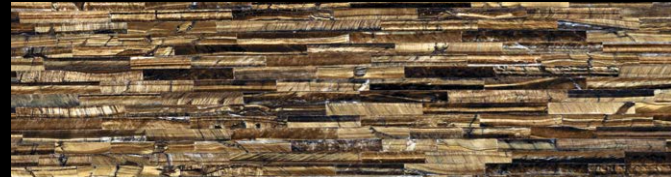

SUGGESTED COMBINATIONS

COMBINATION#1

CALACATTA Oro

METAL Brass

WOOD Dark

TIGER Gold

COMBINATION#2

CALACATTA Renoir