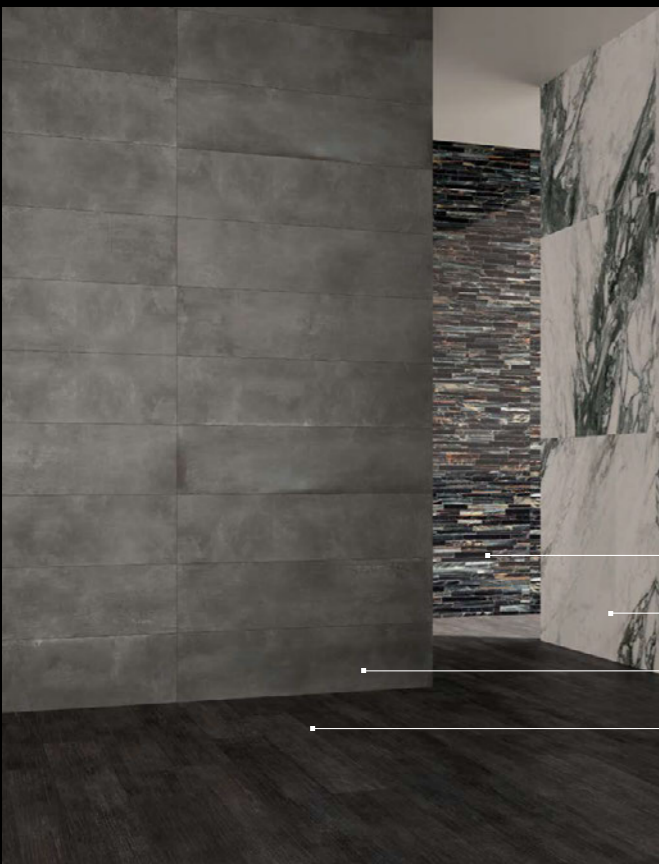

SET#2

TIGER Blue 59,6x119,2 Lx Rt

CALACATTA Renoir 119,2x119,2 Lx Rt

METAL Calamine 29,8x119,2 Nt Rt

WOOD Noir 20x120 Nt Rt