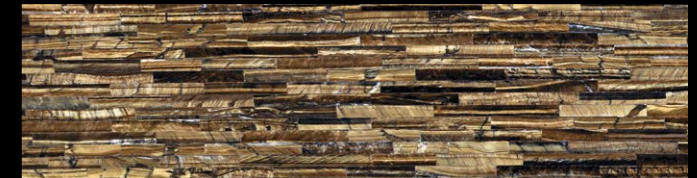

TIGER Blue

METAL Bronze

WOOD Dark

QUEEN OF SICILY

COMBINATION#8

METAL Calamine

TIGER Gold

WOOD Noir