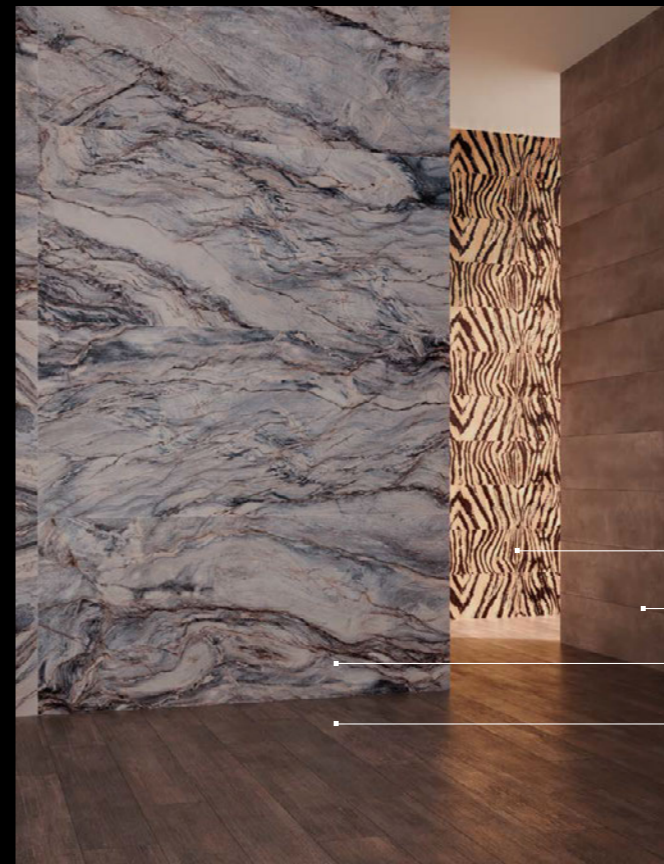

FREEDOM

QUEEN OF FLORIDA

QUEEN OF SICILY

SET#1

TIGER Gold 78,7x178,7 Lx Rt

METAL Brass 29,8x119,2 Nt Rt

CALACATTA Oro 78,7x178,7 Lx Rt

WOOD Dark 26,5x180 Nt Rt