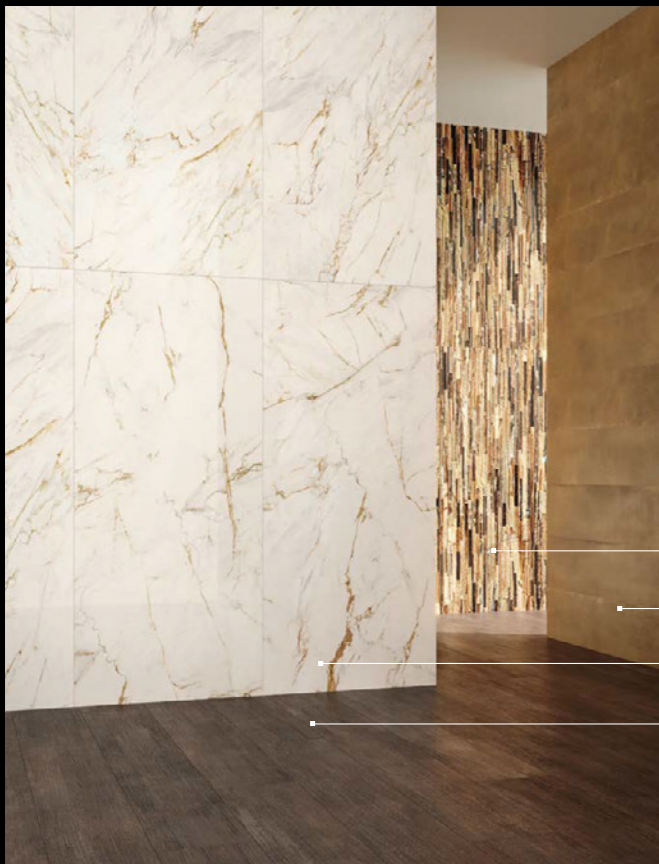

FREEDOM

QUEEN OF FLORIDA

QUEEN OF SICILY

SET#1

TIGER Gold 78,7x178,7 Lx Rt

METAL Brass 29,8x119,2 Nt Rt

CALACATTA Oro 78,7x178,7 Lx Rt

WOOD Dark 26,5x180 Nt Rt