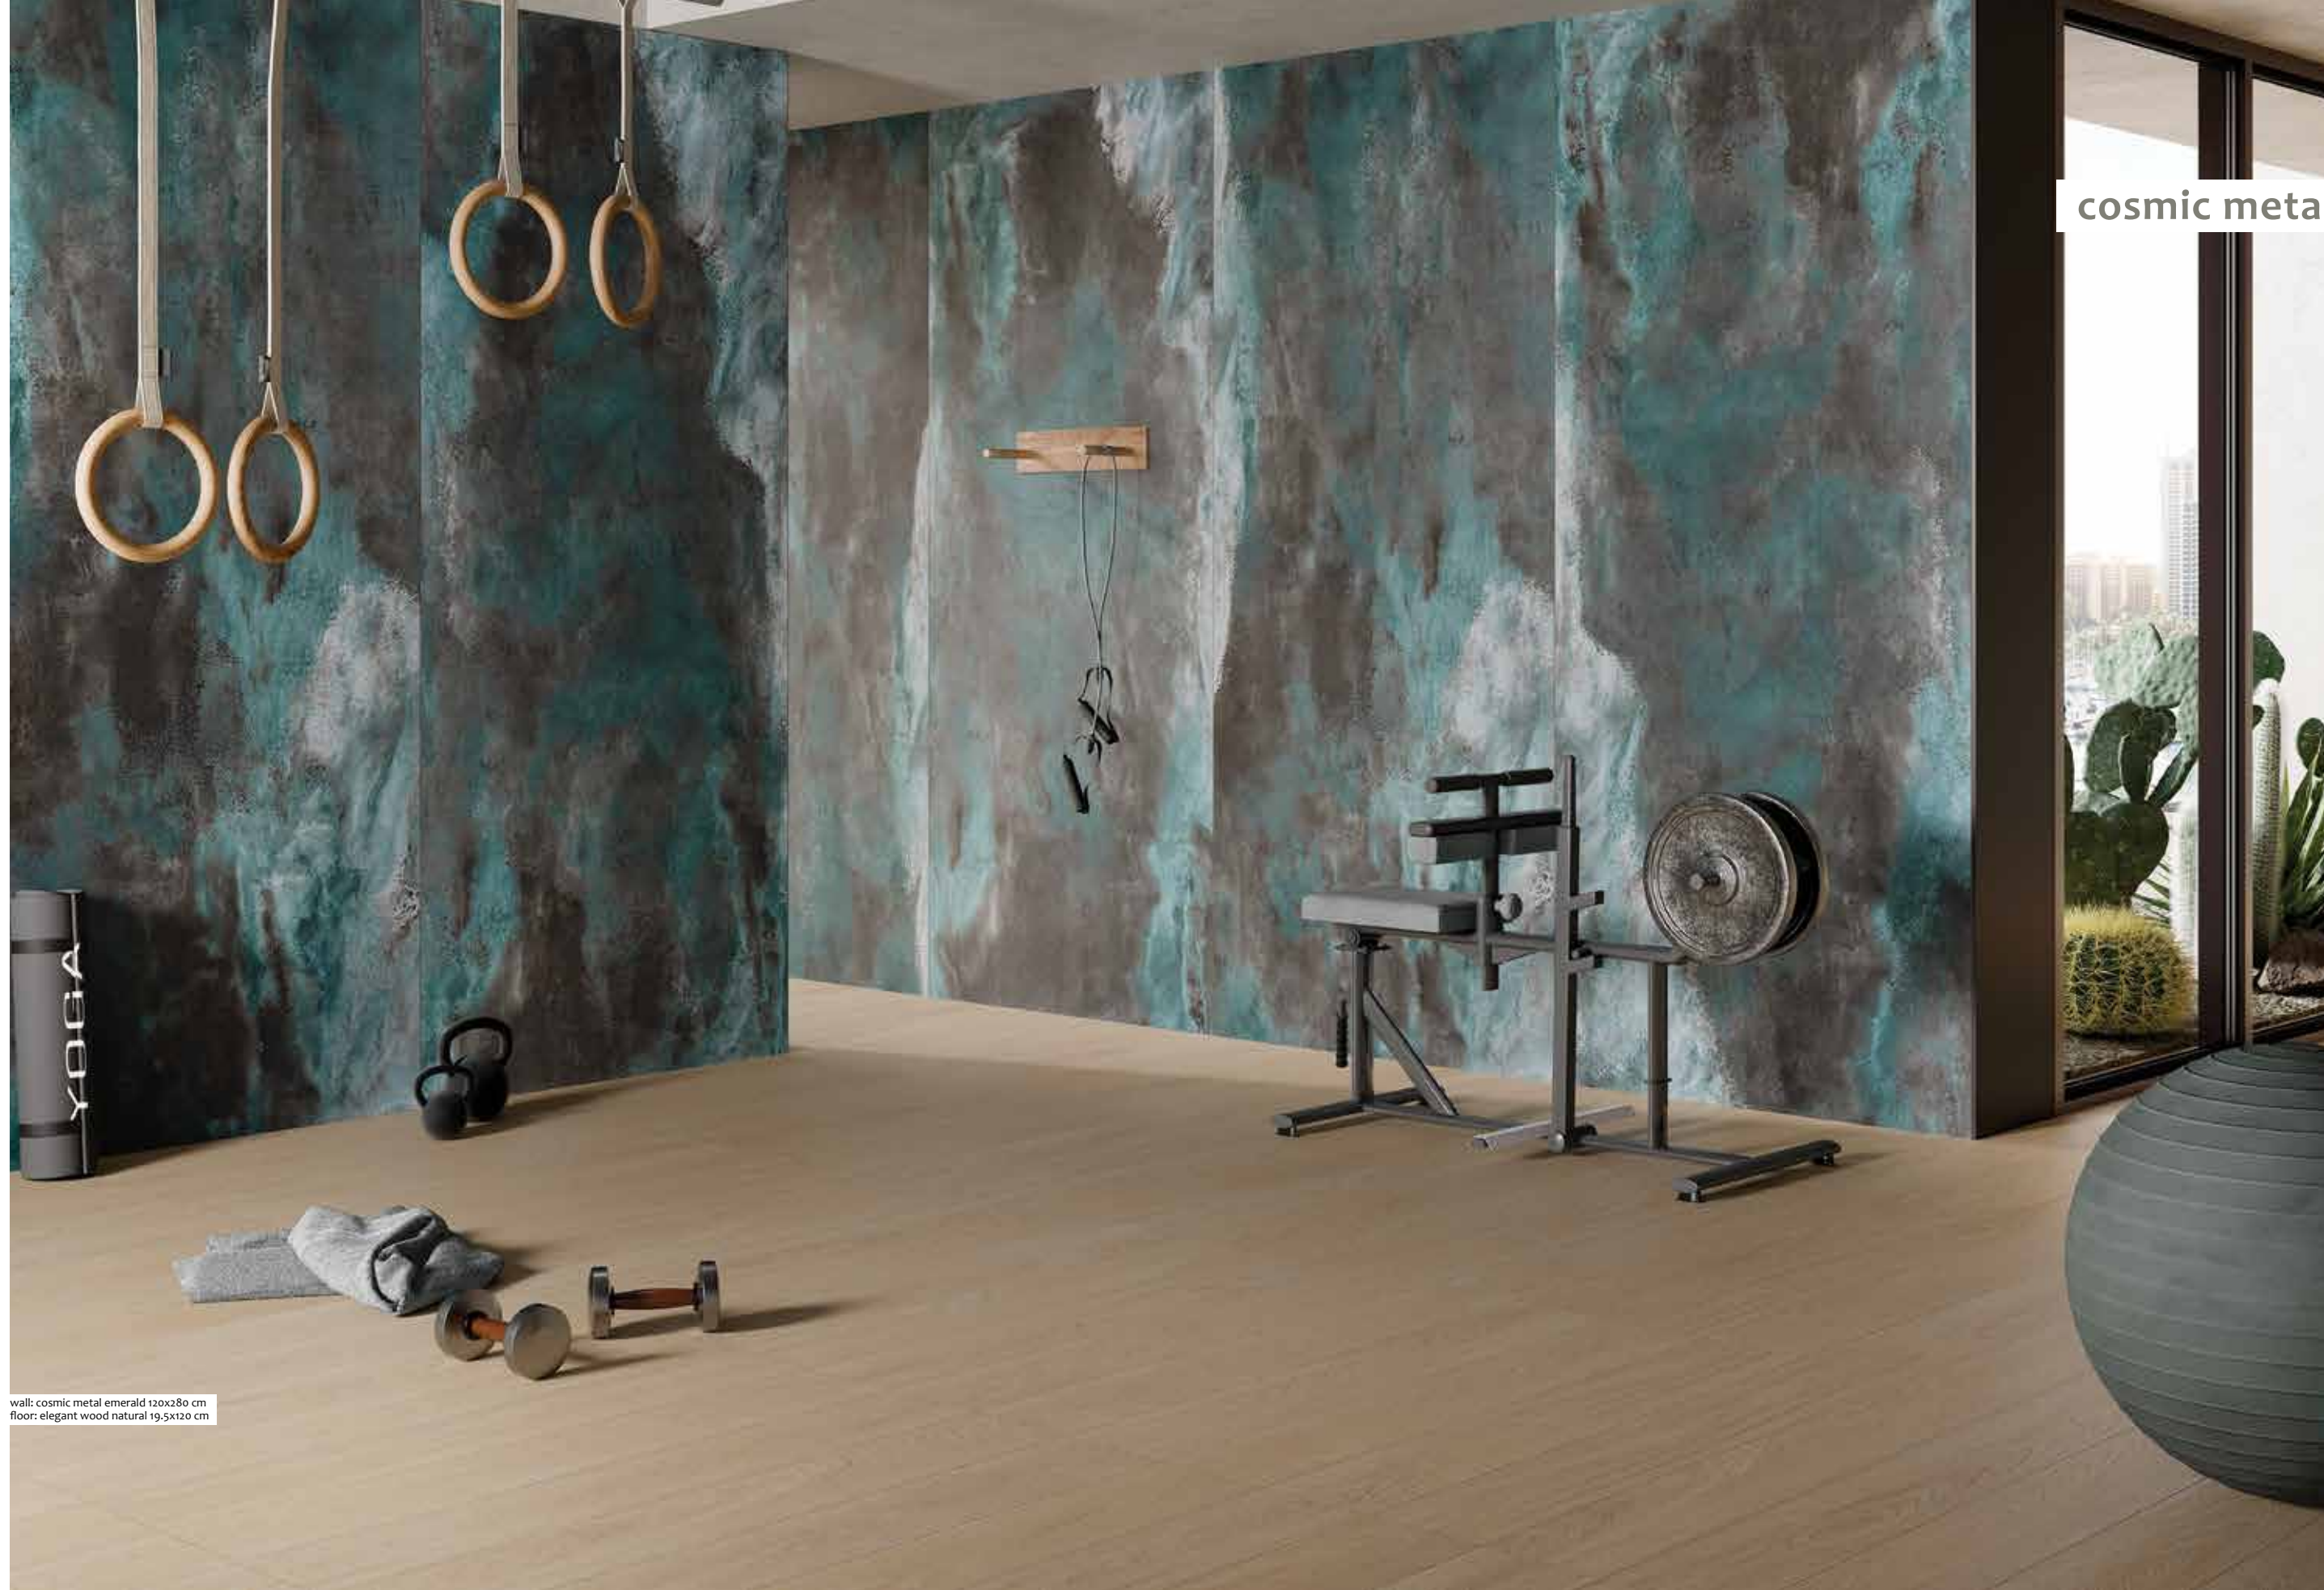

MAXIMUS  
MEGA SLAB

cosmic metal emerald variations  
120x280 cm

cosmic metal emerald