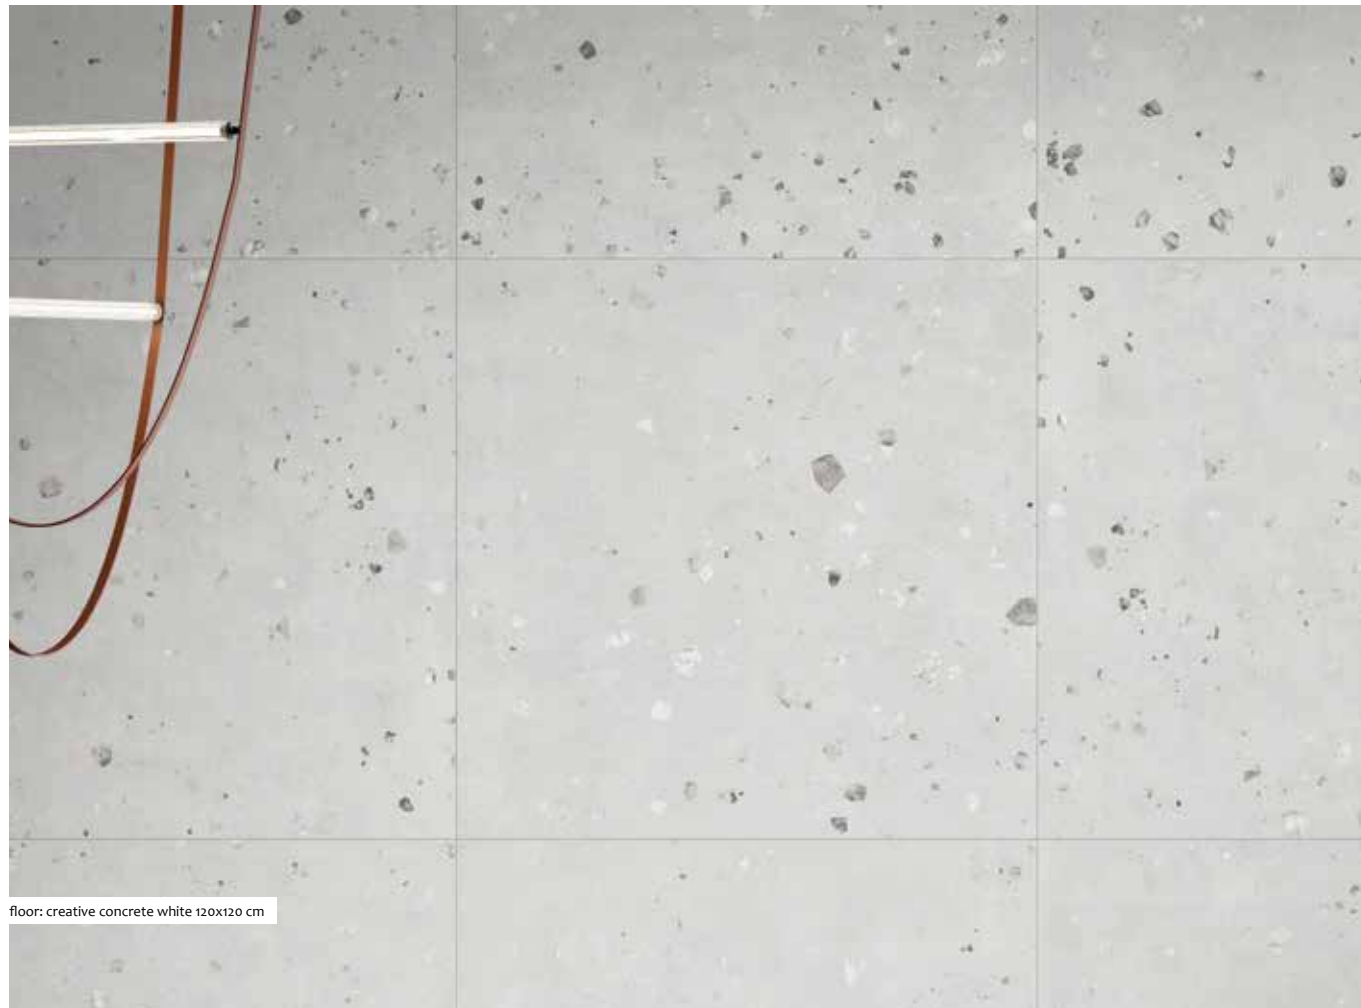

creative concrete

floor: creative concrete white 120x120 cm