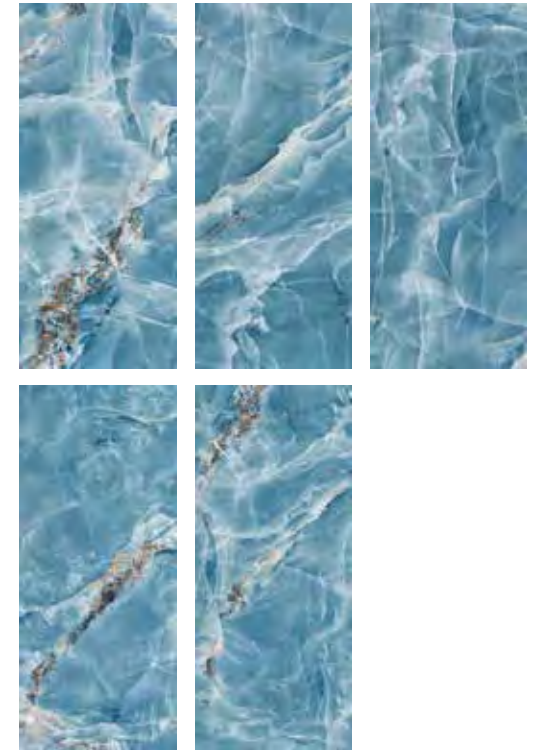

onyx canvas

onyx canvas green variations
120x280 cm and 120x260 cm