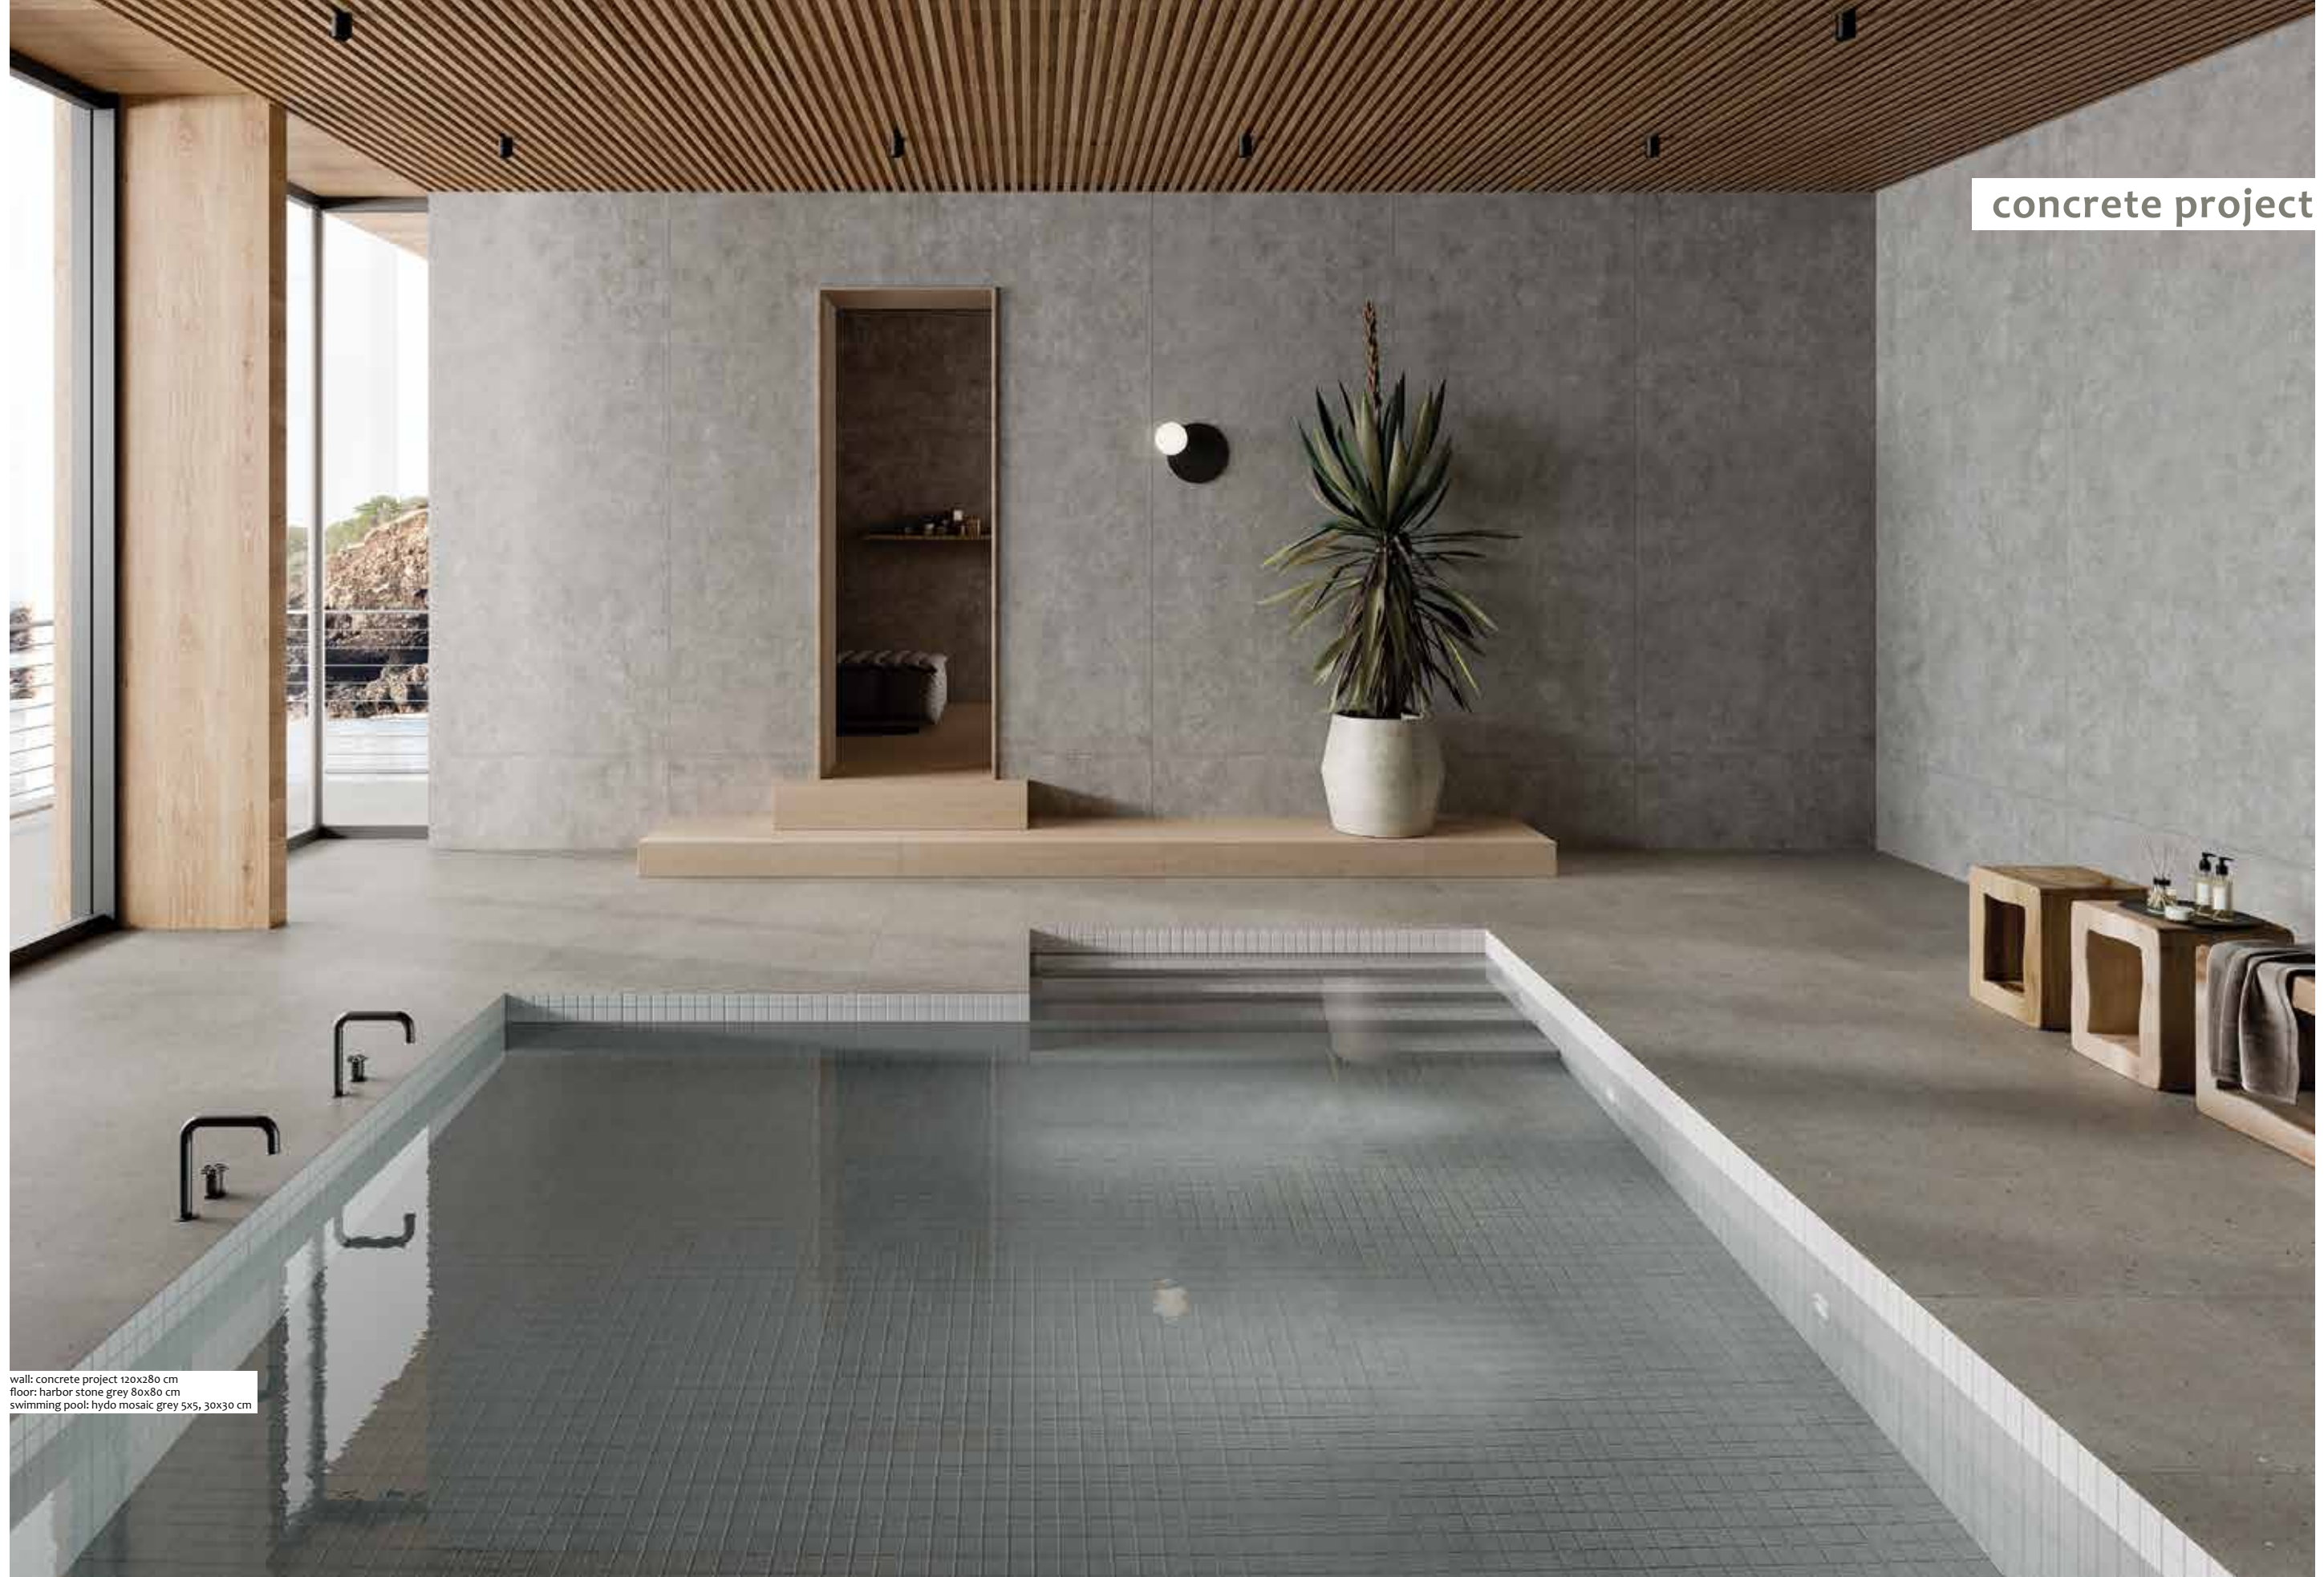

Note : 135x305 cm have only one face.

concrete project

wall: concrete project 120x280 cm  
floor: harbor stone grey 80x80 cm  
swimming pool: hydo mosaic grey 5x5, 30x30 cm

MAXIMUS  
MEGA SLAB

concrete project grey variations  
120x280 cm