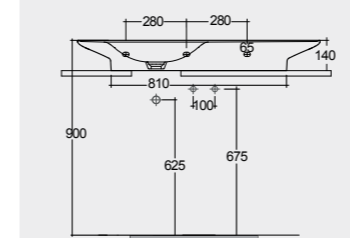

Measurements

القياسات

36.0 Kg

36.0 Kg

36.0 Kg

36.0 Kg

Notes

ملحوظة

All dimensions in mm tolerance $\pm 5\%$ for below 200mm and $\pm 3\%$ for above 200mm

جميع القياسات تكون بالمليمتر $\pm 5\%$ للقياسات التي تقل عن 200 مليمتر و $\pm 3\%$ للقياسات التي تتجاوز 200 مليمتر