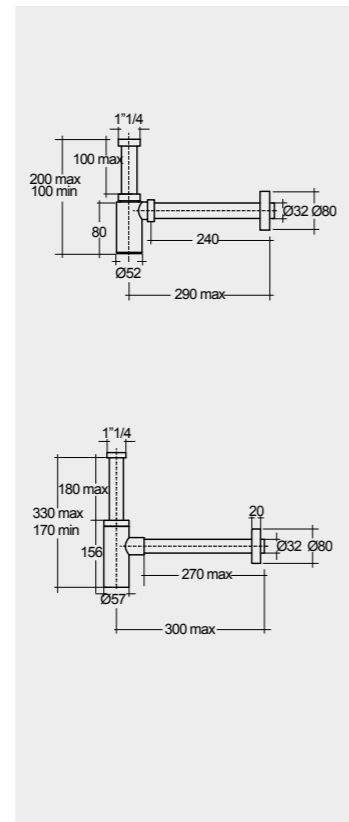

Inspectionable

Measurements

القياسات