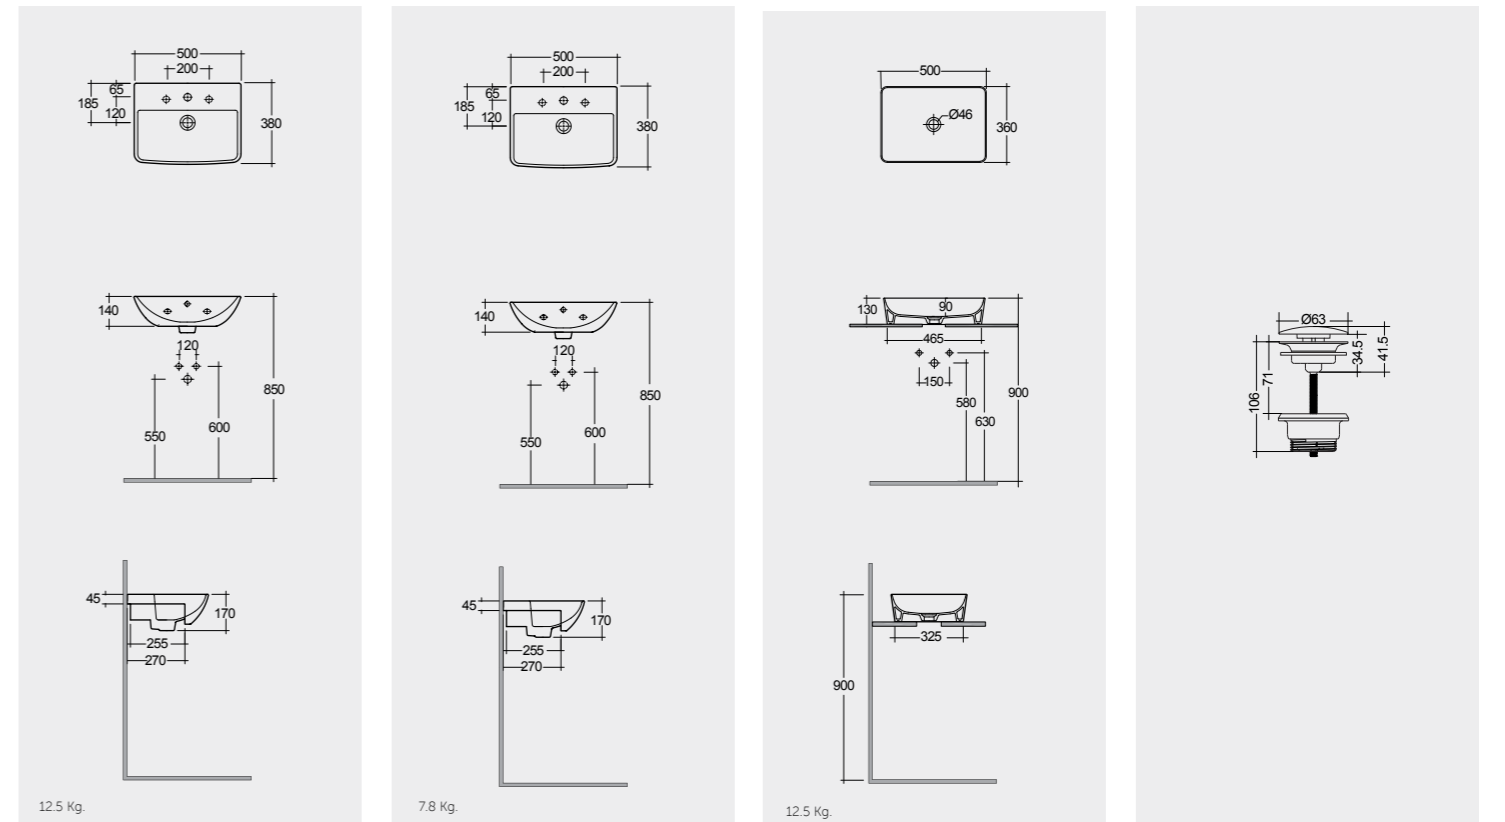

Measurements

القياسات

Notes

ملحوظة

All dimensions in mm tolerance $\pm 5\%$ for below 200mm and $\pm 3\%$ for above 200mm

جميع القياسات تكون بالمليمتر $\pm 5\%$ للقياسات التي تقل عن 200 مليمتر و $\pm 3\%$ للقياسات التي تتجاوز 200 مليمتر