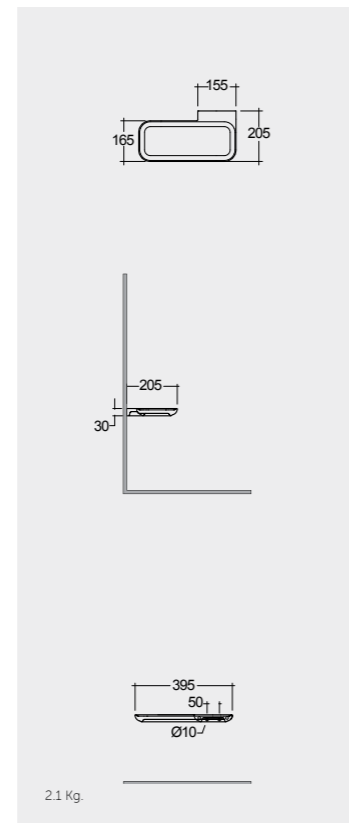

Measurements

القياسات