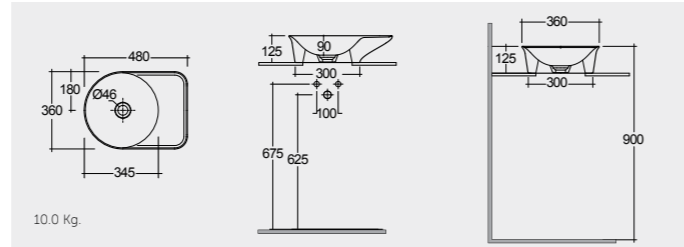

VALCT4800500A Matt Finish Drain not included 500