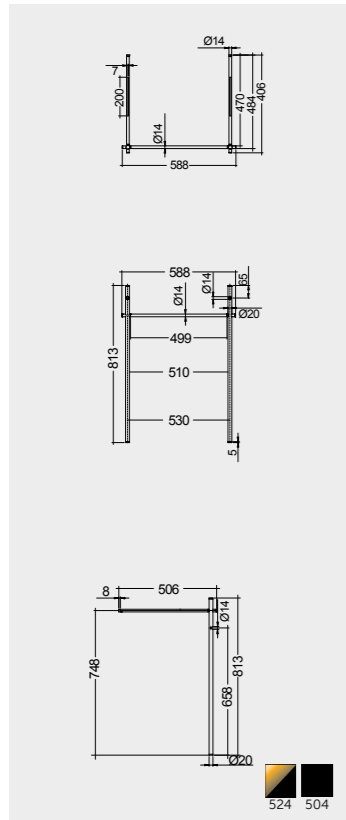

Horizontal bar included for size 92 & 112 cm

Horizontal bar included for size 92 & 112 cm

Measurements

القياسات

Notes

ملحوظة

All dimensions in mm tolerance $\pm 5\%$ for below 200mm and $\pm 3\%$ for above 200mm