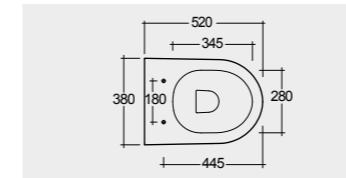

Hidden Fixations
Comfort Height 45 CM

Hidden Fixations
Comfort Height 42 CM

Hidden Fixations
Comfort Height 42 CM
Shifted Outlet (Traslato)

Measurements

القياسات

Urea RAK-Des
DESSC3900WH
Urea RAK-Des
DESSC3901WH