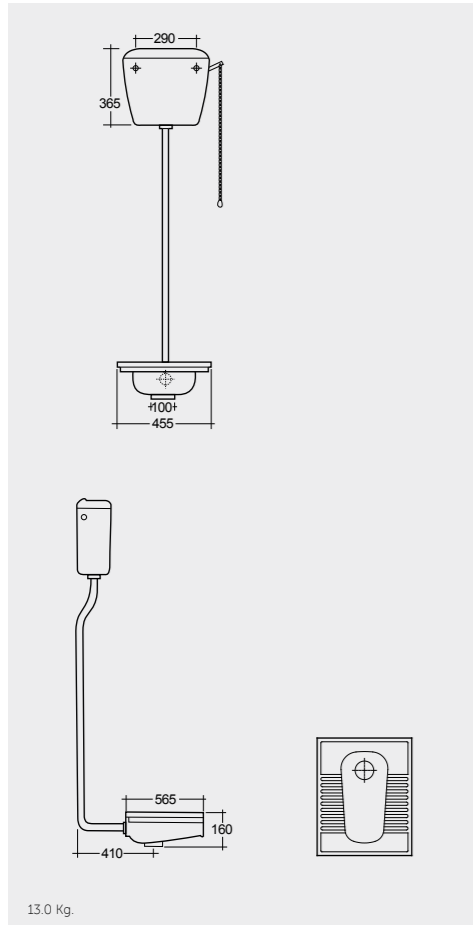

SQUATTING PANS AND CISTERNS

Models

النماذج

SQUATTING PAN AND CISTERN 18 CM
OC01AWHA
OC38AWHA

SQUATTING PAN AND CISTERN 13 CM
OC02AWHA
OC38AWHA

Measurements

القياسات

Colours available