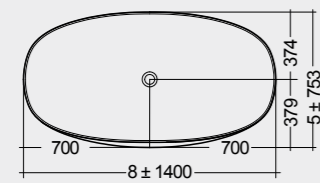

Models

النماذج

140X75 CM
CLOBT14075500

140X75 CM
CLOBT14075505

Drain Included

Drain Included

Measurements

القياسات