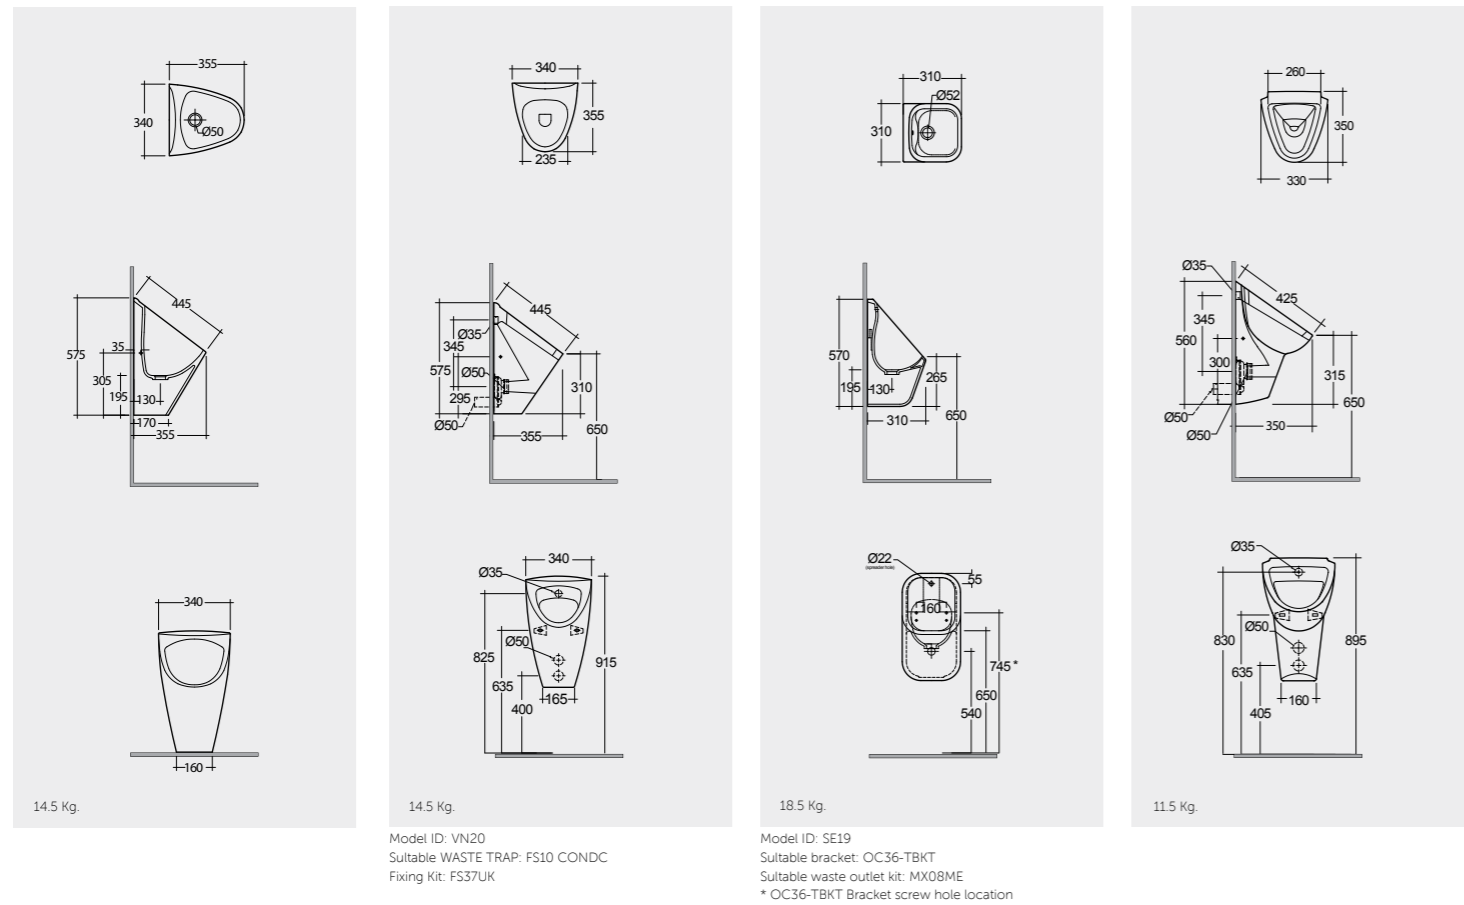

Measurements

القياسات

Colours available

الالوان المتوفرة

Colours shown here are as close to actual sanitaryware as printing process will allow
الالوان المعروضة هنا هي اقرب ما يكون إلى الالوان الطبيعية للأدوات الصحية وذلك لاختلاف الطباعة