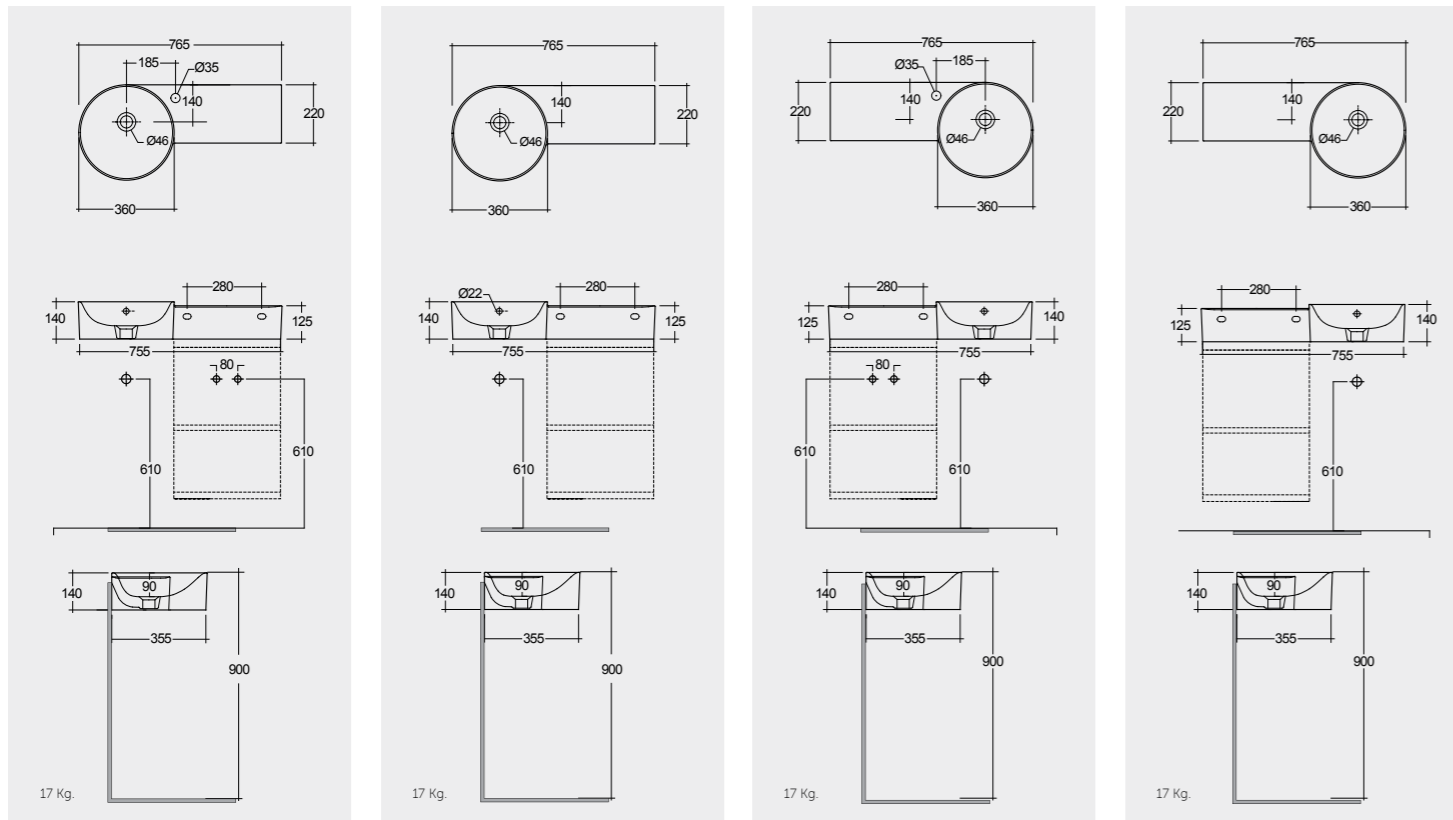

Measurements

القياسات