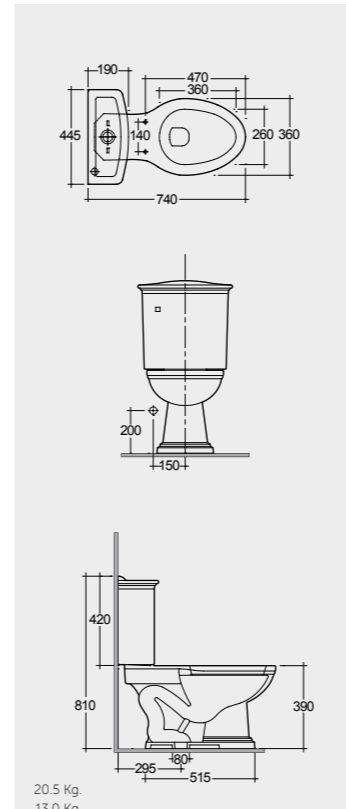

Measurements

القياسات

20.5 Kg.
13.0 Kg.

RAK PP Elongated