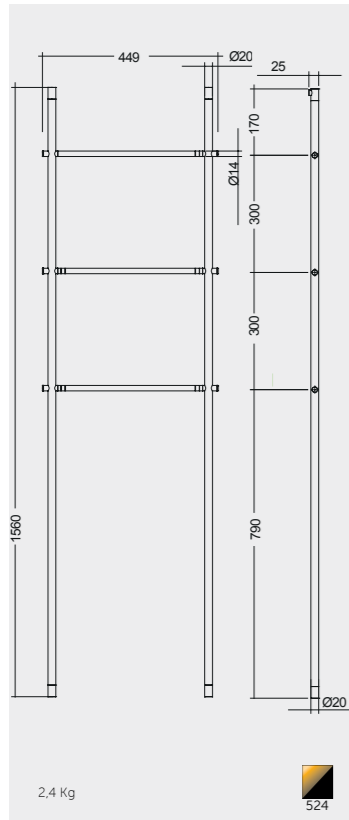

Measurements

القياسات