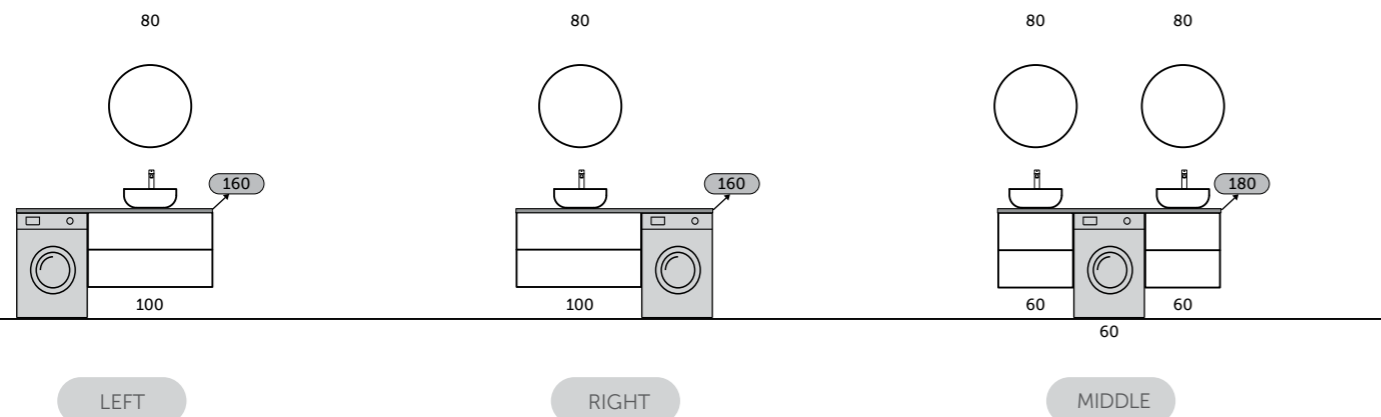

RAK-PLANO FOR SPECIAL INSTALLATIONS