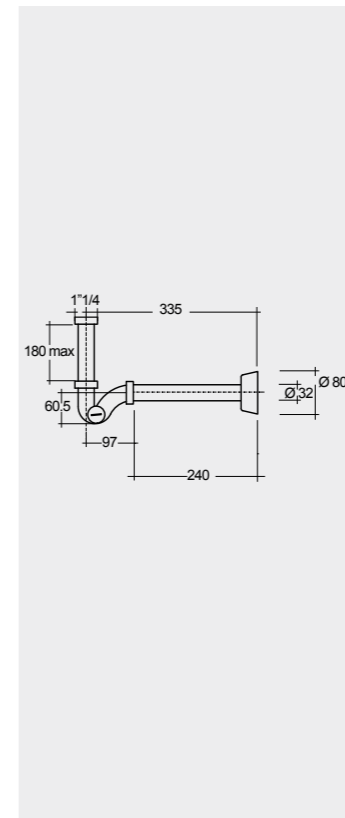

Measurements

القياسات