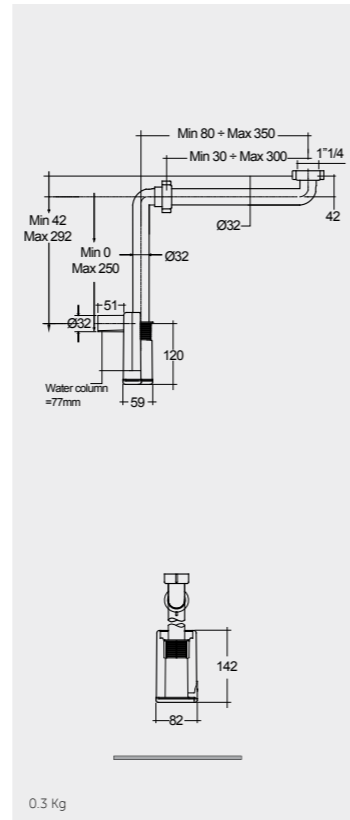

Measurements

القياسات

Notes

ملحوظة

All dimensions in mm tolerance $\pm 5\%$ for below 200mm and $\pm 3\%$ for above 200mm | جميع القياسات تكون بالمليمتر $\pm 5\%$ للقياسات التي تقل عن 200 مليمتر و $\pm 3\%$ للقياسات التي تتجاوز 200 مليمتر