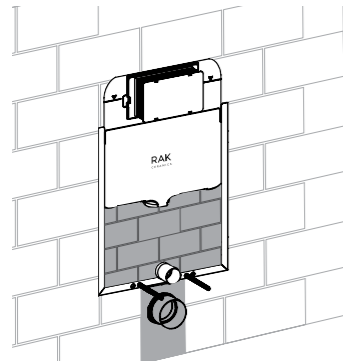

SOLID WALL INSTALLATION