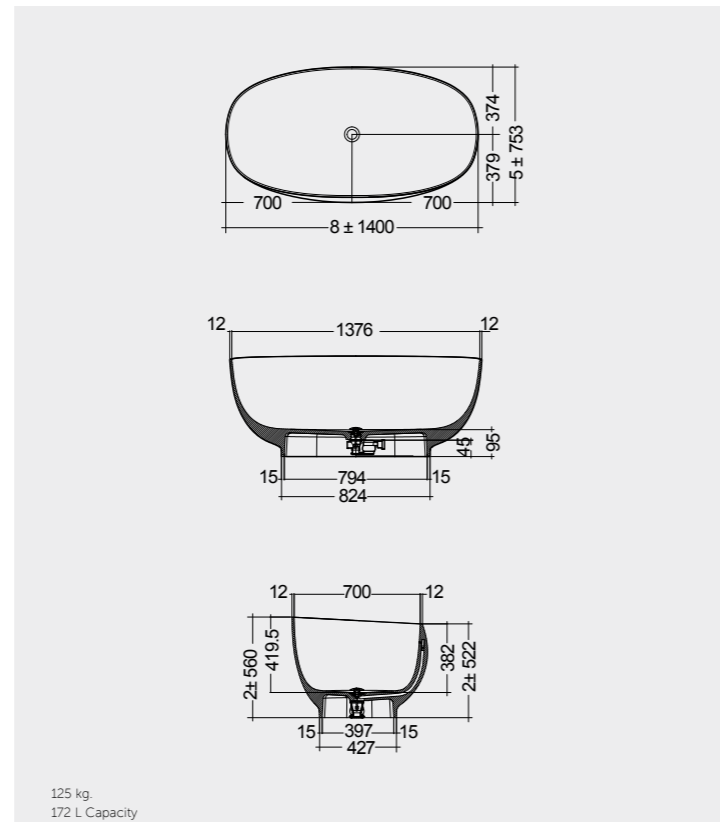

Measurements

القياسات