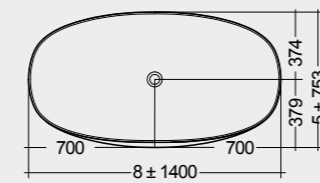

Models

النماذج

140X75 CM
CLOBT14075500

140X75 CM
CLOBT14075505

Drain Included

Drain Included

Measurements

القياسات