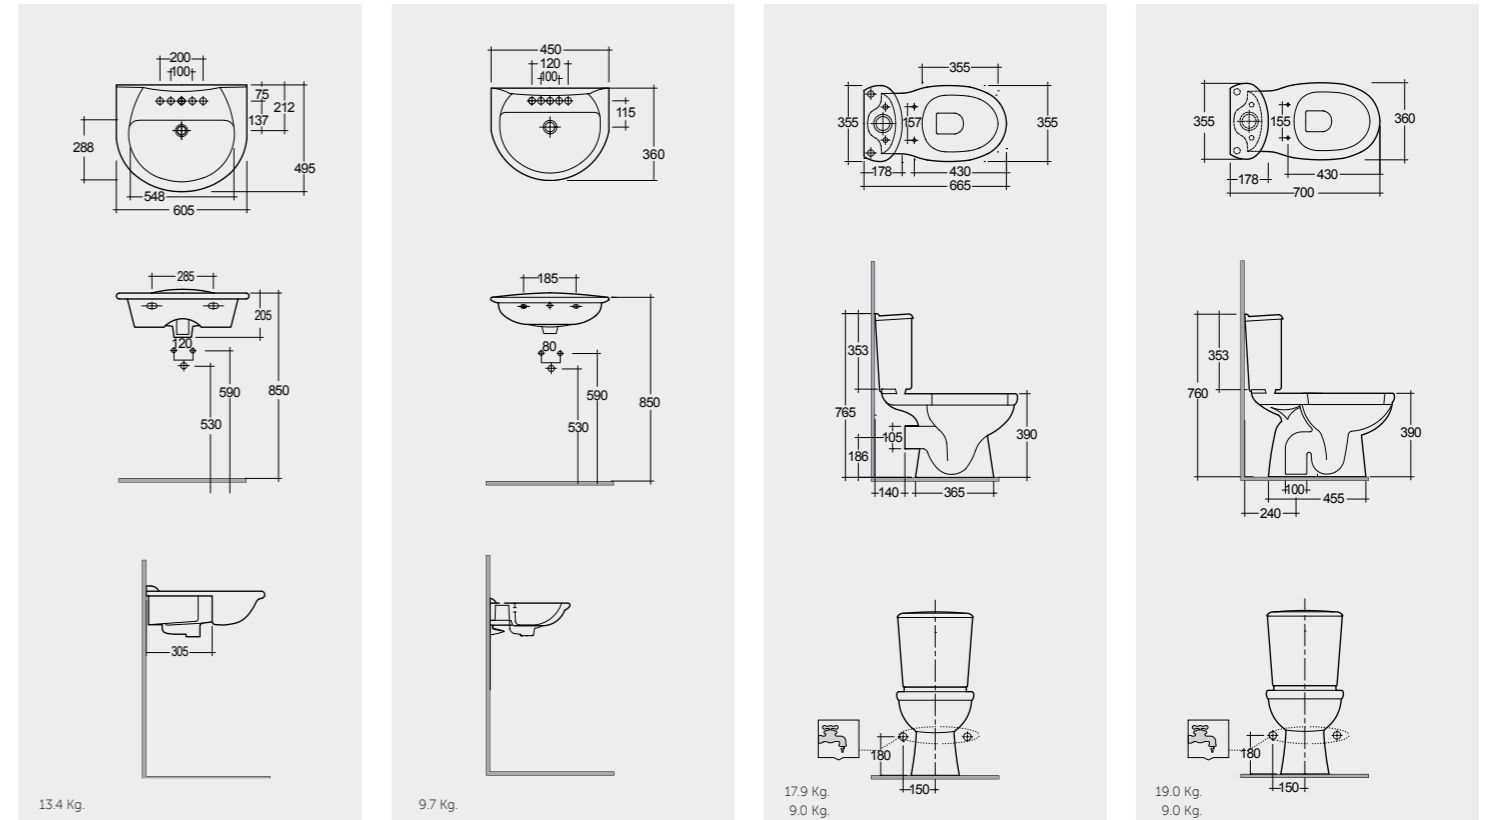

Models

النماذج

60 CM
KR1001AWHA

45 CM
KR2002AWHA

66 CM
KR17AWHA
KR10AWHA

70 CM
KR03AWHA
KR10AWHA

Measurements

القياسات