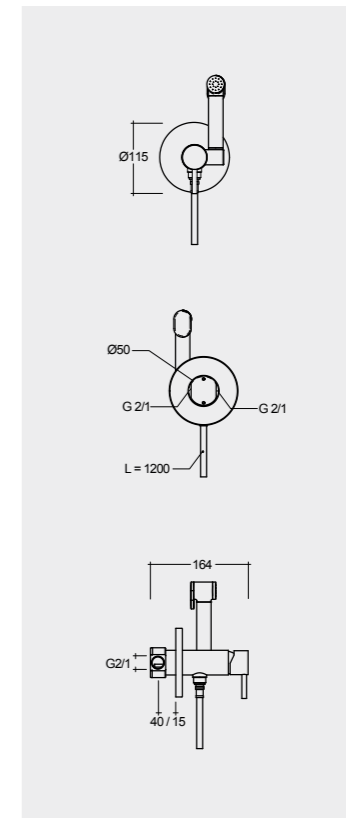

Measurements

القياسات