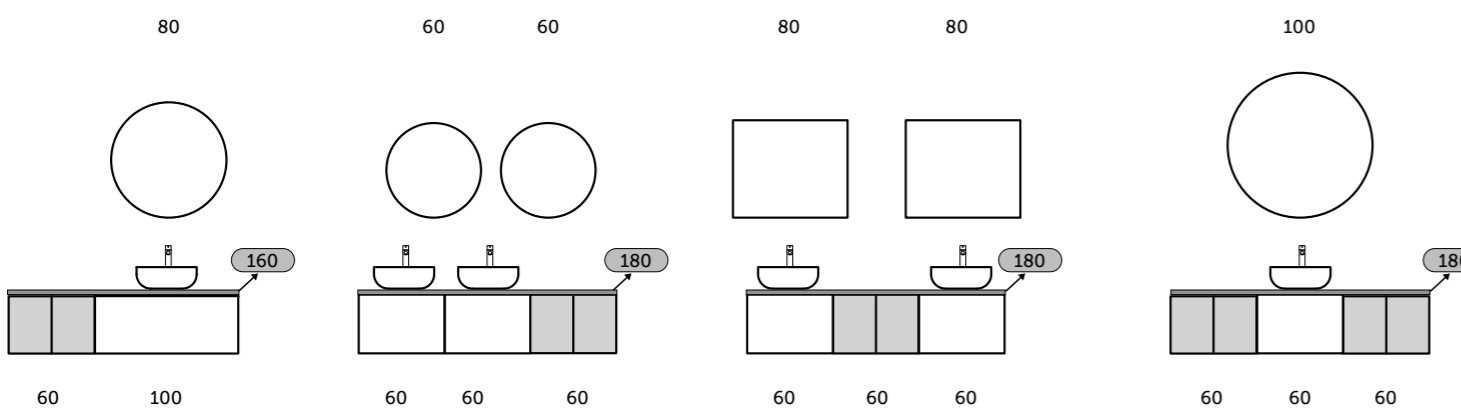

WITH RAK-PLANO SURFACE AND COUNTERTOP WASHBASINS

LEFT   RIGHT   MIDDLE   BOTH ENDS

RAK-JOY UNO+ OPEN STORAGE UNIT

Elevate your bathroom's style and functionality with the combination of RAK-Joy drop in washbasin with RAK-Joy Uno Vanity Unit and a modular Open Storage system. Designed to be mixed and matched according to your style, this combination offers the best space-saving solution, essential in keeping your bathroom organized.

إرتقي من أسلوب حمامك ووظيفته من خلال دمج مغاسل راك-جوي داخل الكونتر مع نظام التخزين المفتوح ووحدات الخزائن من راك-جوي أونو. يوفر هذا المزيج المختلط والمطابق وفقاً لطريقتك، أفضل حل لتوفير المساحة، ضروري للحفاظ على حمامك منظمًا.