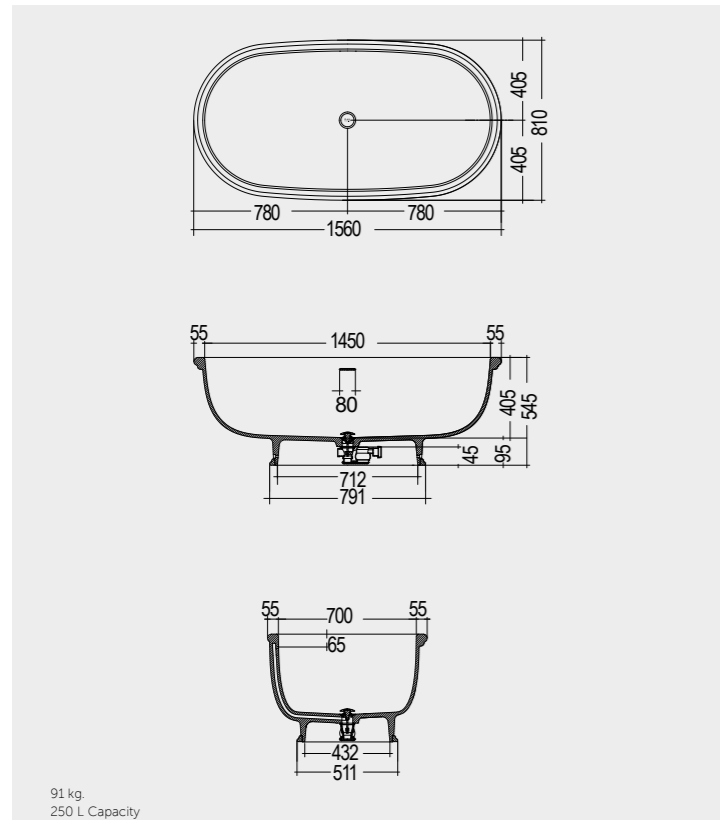

Models

النماذج

156X81 CM
WTBT15681500

Drain Included

156X81 CM
WTBT15681505

Drain Included

Measurements

القياسات