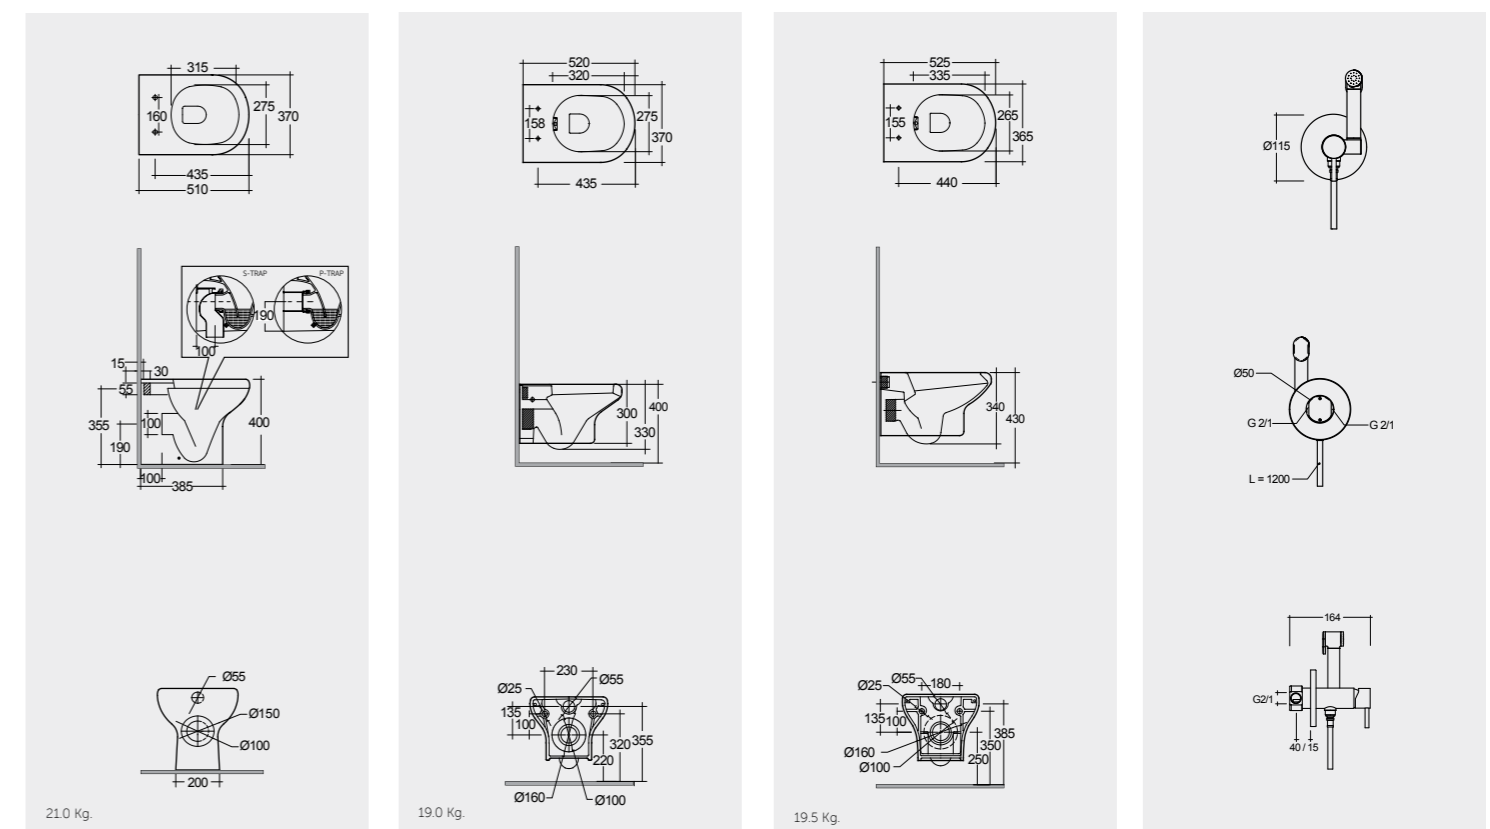

52 CM
CO13AWHA

52 CM
CO27AWHA

SET WITH MIXER (SHATAFF)
BRASS CHROME : SPRDOMX0001

52 CM
CO34AWHA
With integrated bidet spray nozzle

Hidden Fixations

Measurements

القياسات

ABS RAK-Jumeirah
JM05DAWHA