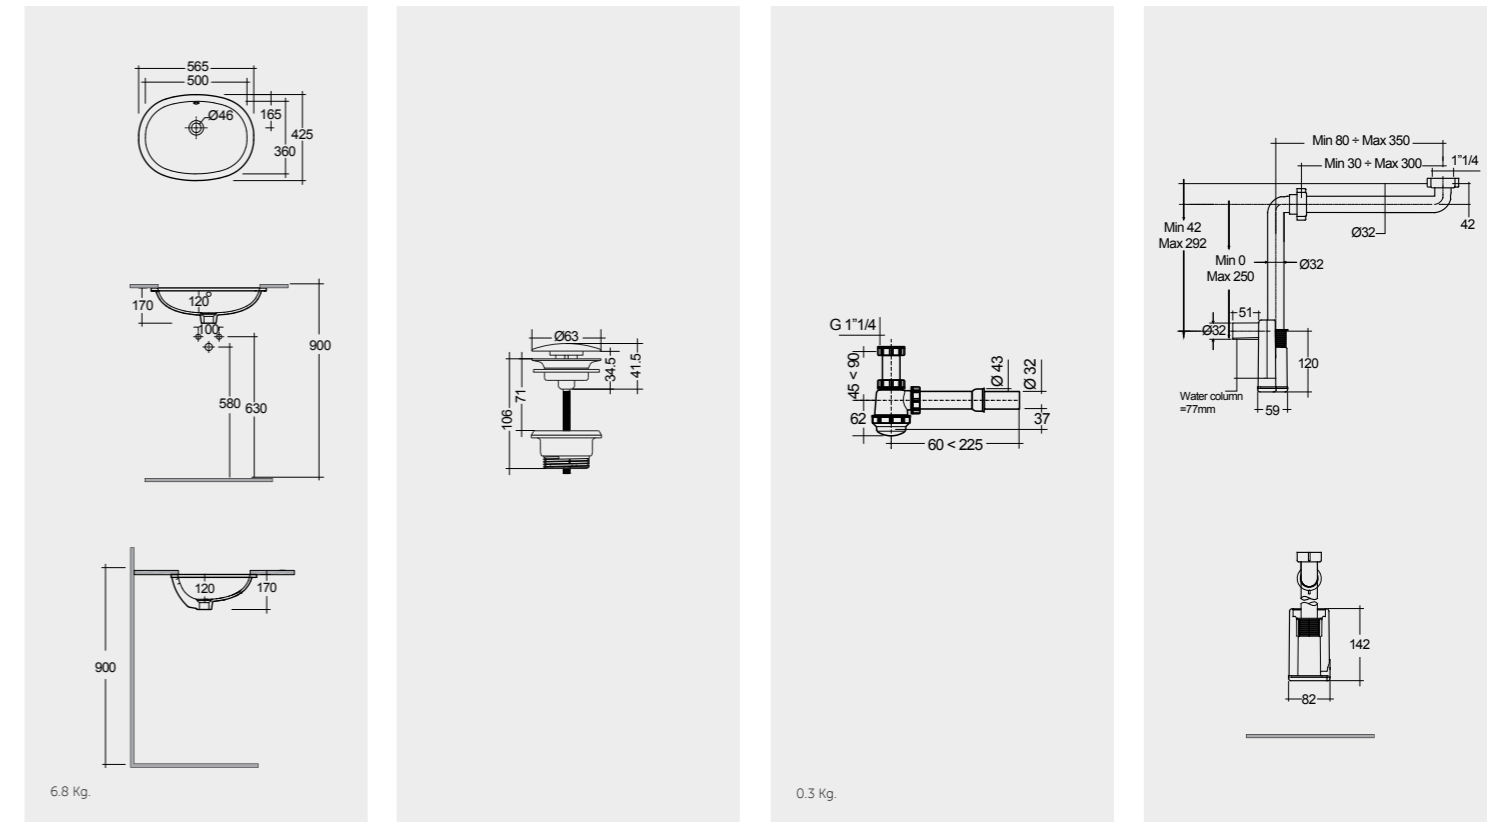

With Overflow

Measurements

القياسات