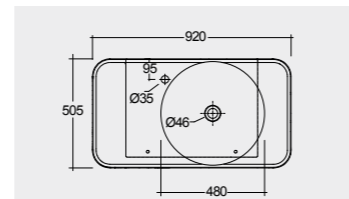

Measurements

القياسات

30.0 Kg

30.0 Kg

30.0 Kg

30.0 Kg