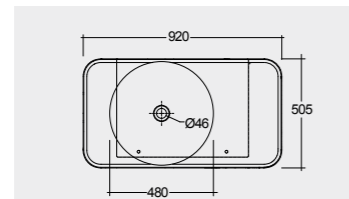

Measurements

القياسات

30.0 Kg

30.0 Kg

30.0 Kg

30.0 Kg