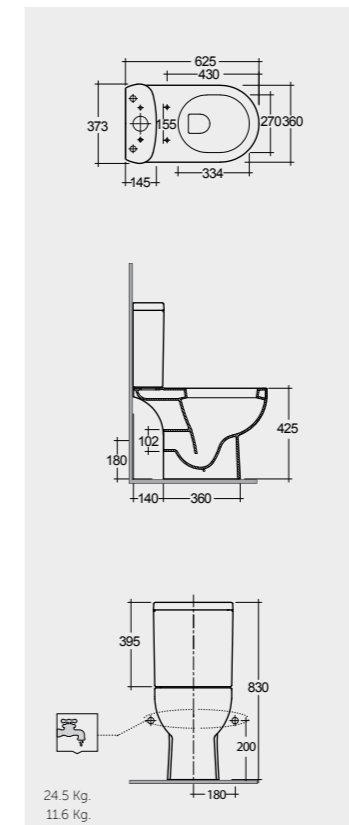

Models

النماذج

62 CM
TQ16AWHA
TQ10AWHA

62 CM
TQ11AWHA
TQ10AWHA

SET WITH MIXER (SHATAFF)
BRASS CHROME : SPRDMX0001

Back Open

Measurements

القياسات