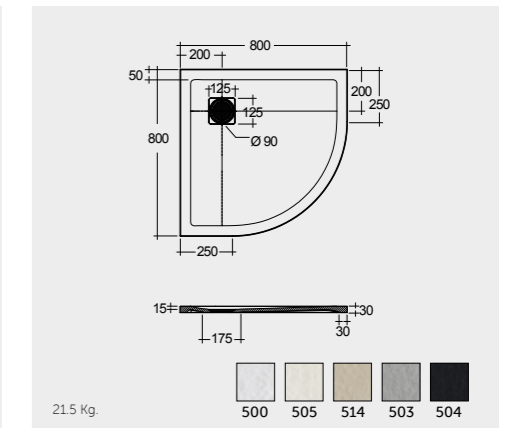

QUADRANT

الربعية

100 X 100 CM
RFQU100100S500

90 X 90 CM
RFQU009090S500

80 X 80 CM
RFQU008080S500

SHOWER DRAIN DEPTH OF WATER SEAL 30MM

RFXXGW00001

SHOWER DRAIN MEMBRANE WATER SEAL