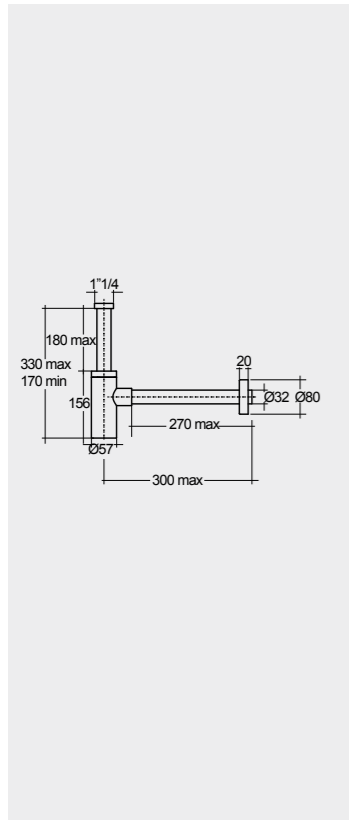

RAK-DUO / BOTTLE TRAPS FOR WASH BASINS

Models

النماذج

Inspectionable

Inspectionable

Measurements

القياسات

Notes

ملحوظة

All dimensions in mm tolerance $\pm 5\%$ for below 200mm and $\pm 3\%$ for above 200mm

جميع القياسات تكون بالمليمتر $\pm 5\%$ للقياسات التي تقل عن ٢٠٠ مليمتر و $\pm 3\%$ للقياسات التي تتجاوز ٢٠٠ مليمتر