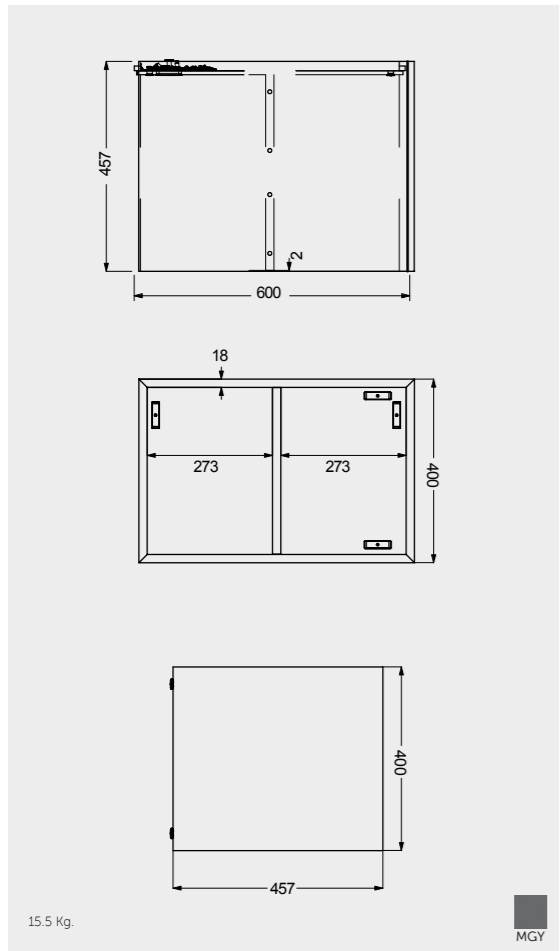

OPEN STORAGE AND TALL CABINET UNITS

Models

النماذج

60 CM
JOYOS040MGY

W 30 x D 23 x H 120CM
JOYTS120UGY

Measurements

القياسات

WITH RAK-JOY DROP-IN WASHBASINS