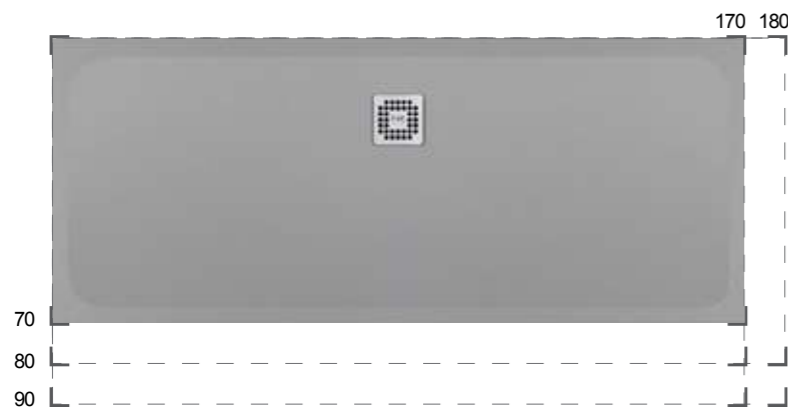

PRODUCT RANGE

BATHTUB REPLACEMENT