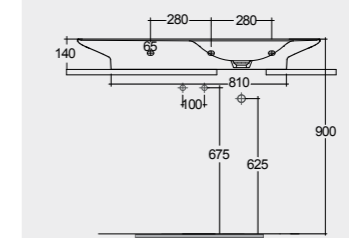

Measurements

القياسات

36.0 Kg

36.0 Kg

36.0 Kg

36.0 Kg

Notes

ملحوظة

All dimensions in mm tolerance $\pm 5\%$ for below 200mm and $\pm 3\%$ for above 200mm

جميع القياسات تكون بالمليمتر $\pm 5\%$ للقياسات التي تقل عن 200 مليمتر و $\pm 3\%$ للقياسات التي تتجاوز 200 مليمتر