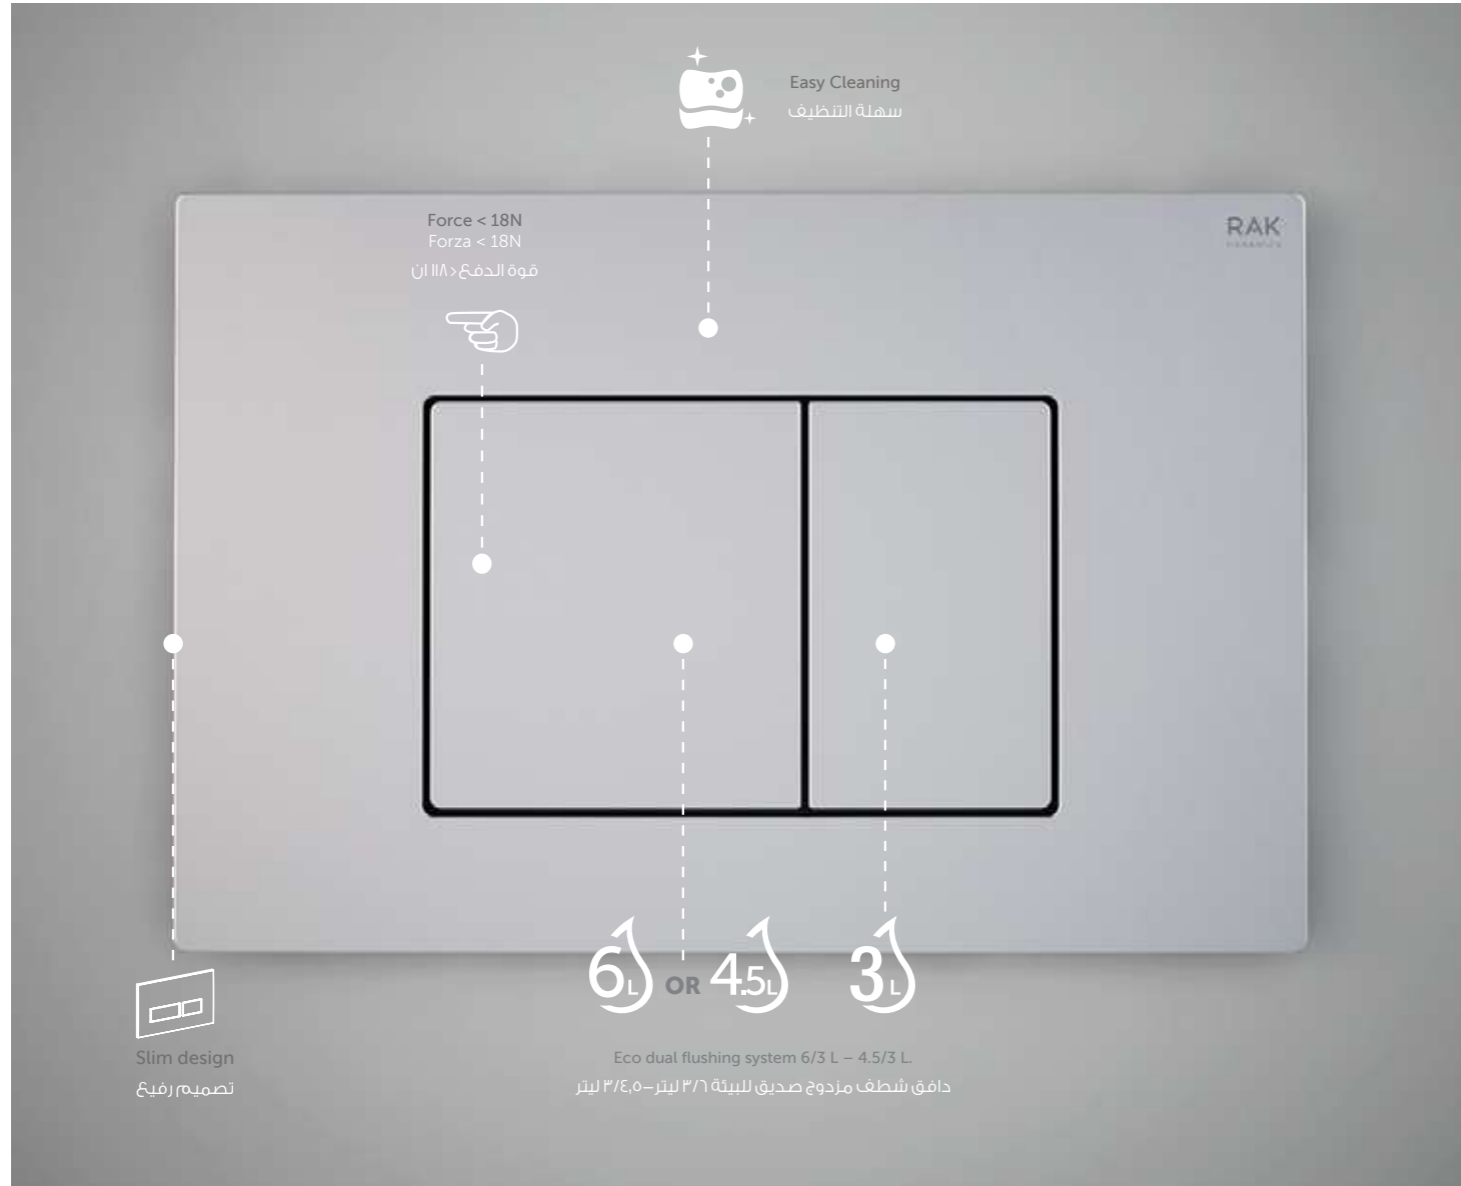

Code: NEOFsRAKpPL16
ABS Matt Black

MATT CHROME

Flush technology: Dual flush
Dimensions: 236x152x12 mm

Code: NEOFsRAKpPL03
ABS Matt chrome

FLUSHING
SYSTEM

RAK-NEOFIX / PUSH PLATES

RAK-Neofix not only offers limitless installation possibilities, but a flat designed range of push plates in 3 elegant finishes and 2 different designs. The push plate is the only visible part of the concealed cistern and is built for the water saving dual system flush in volumes 6-3 liters or 4.5-3 liters. Another possibility to move functionality and style into your bathroom.