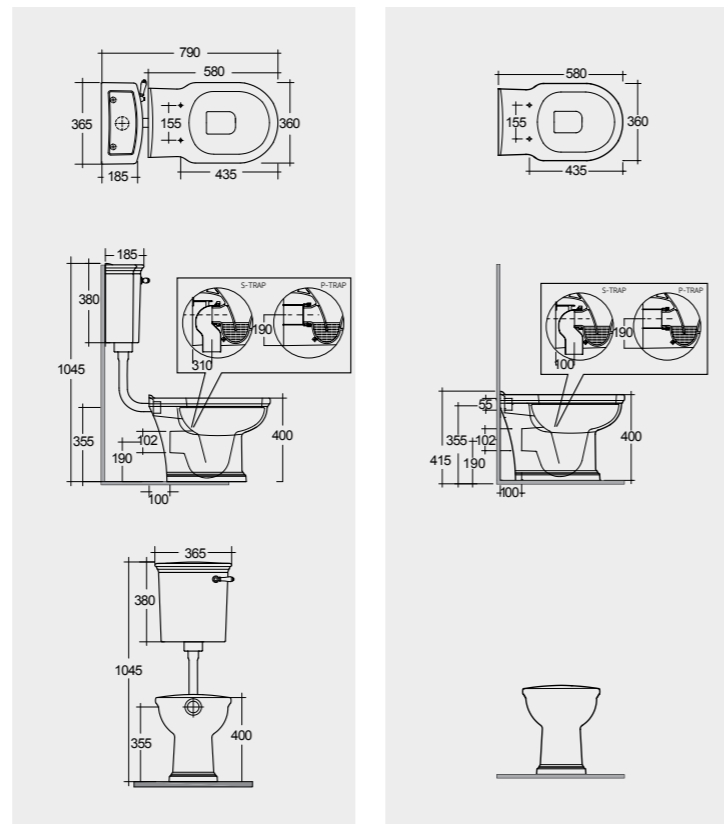

With Front Lever

58 CM
WT21AWHA

Back Open

Measurements

القياسات

58 CM
WT21AWHA
CISTERN : WT24AWHA
FITTINGS : FTWTHICIST

- Lacquered Polyester RAK-Washington WTSC3901503
- ABS RAK-Washington JM05DSCQRAWHA
- Urea RAK-Compact YFG173A