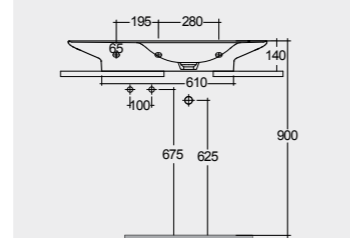

Measurements

القياسات

30.0 Kg

30.0 Kg

30.0 Kg

30.0 Kg