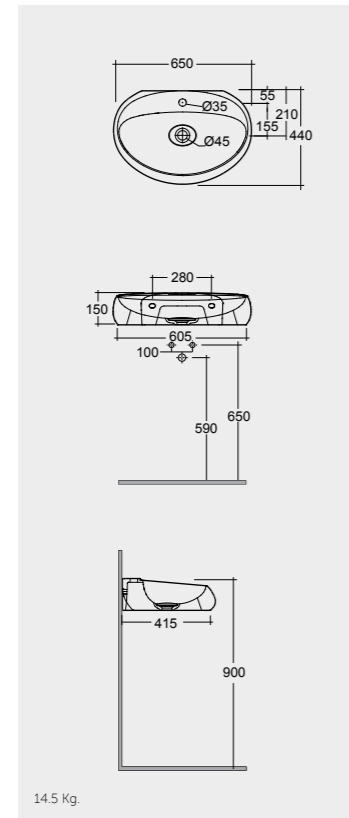

Measurements

القياسات

14.5 Kg.

14.5 Kg.

14.5 Kg.

Models

النماذج

55 CM
CLOWB5501AWHA
Drain Cover: CLOAC4400AWHA