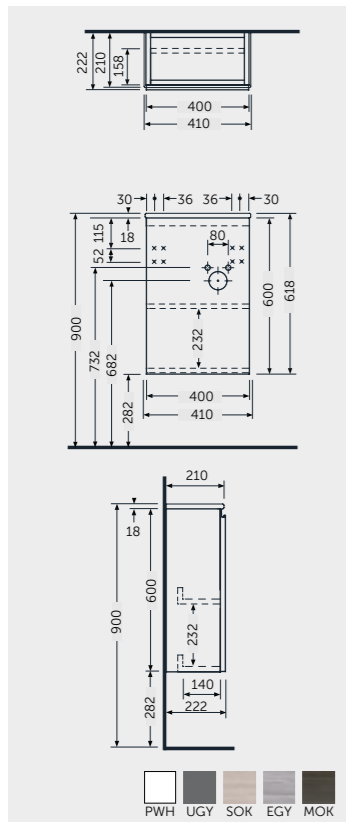

Inspectionable

Measurements

القياسات