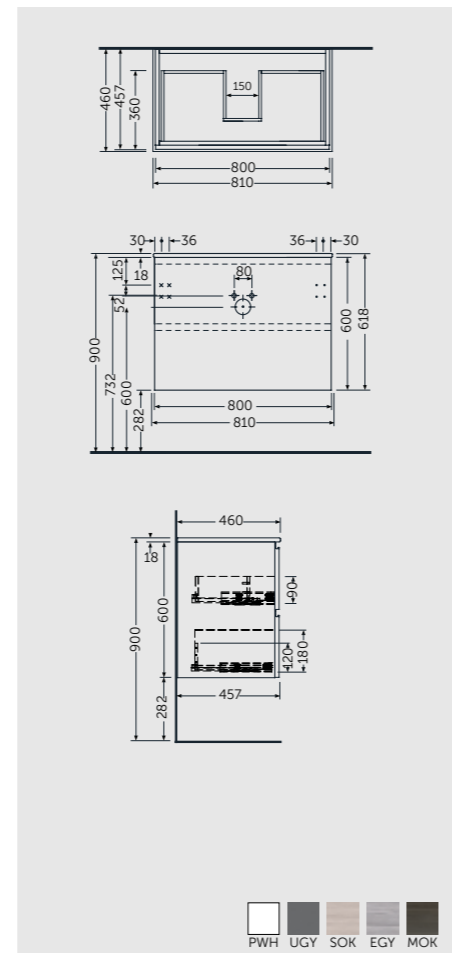

Measurements

القياسات