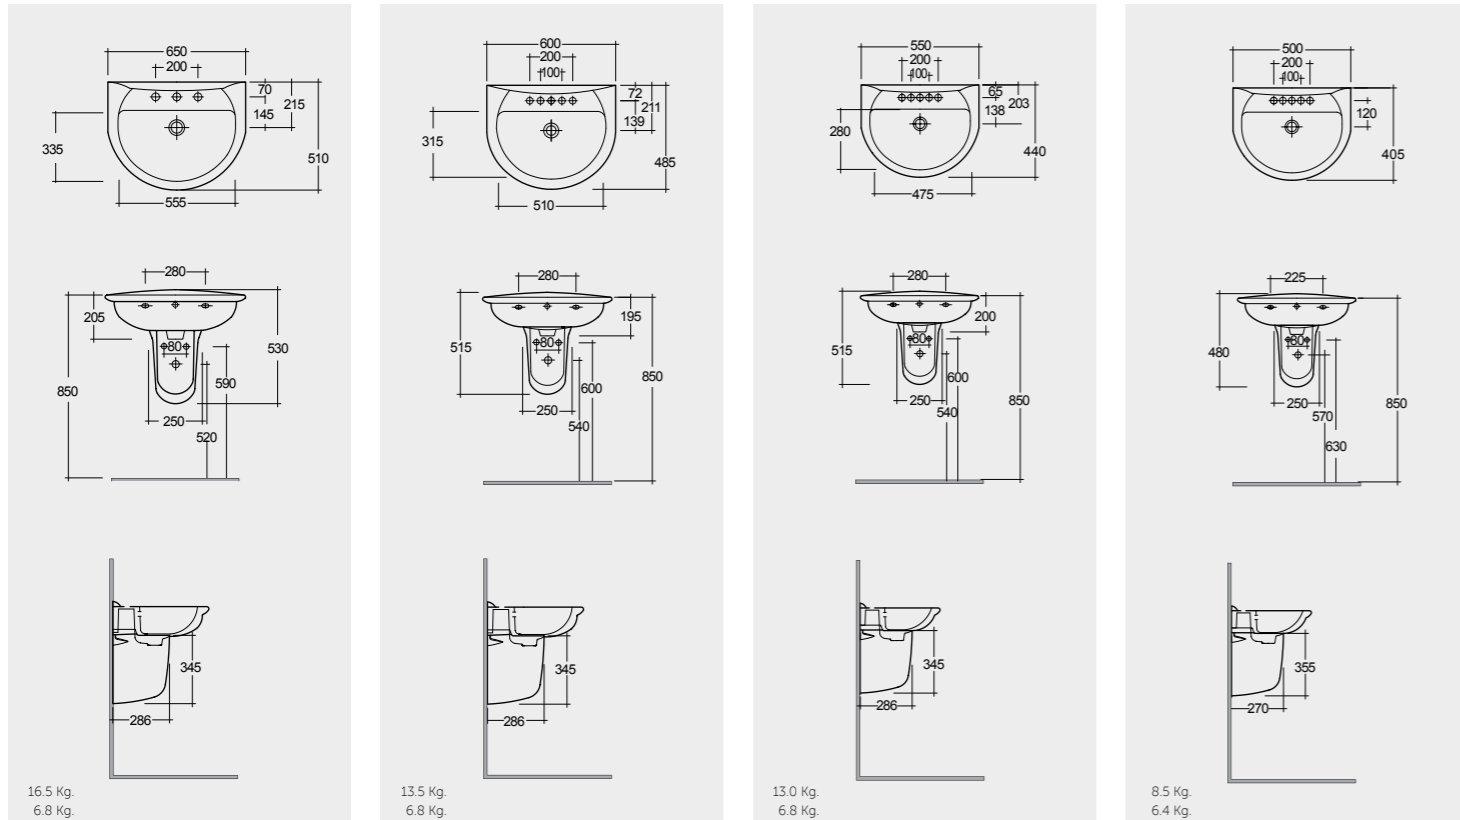

Measurements

القياسات

Colours available

الالوان المتاحة

Colours shown here are as close to actual sanitaryware as printing process will allow
الالوان المبينة هنا قريبة إلى ألوان الأدوات الصحية الفعلية حسبما تسمح به عملية الطباعة