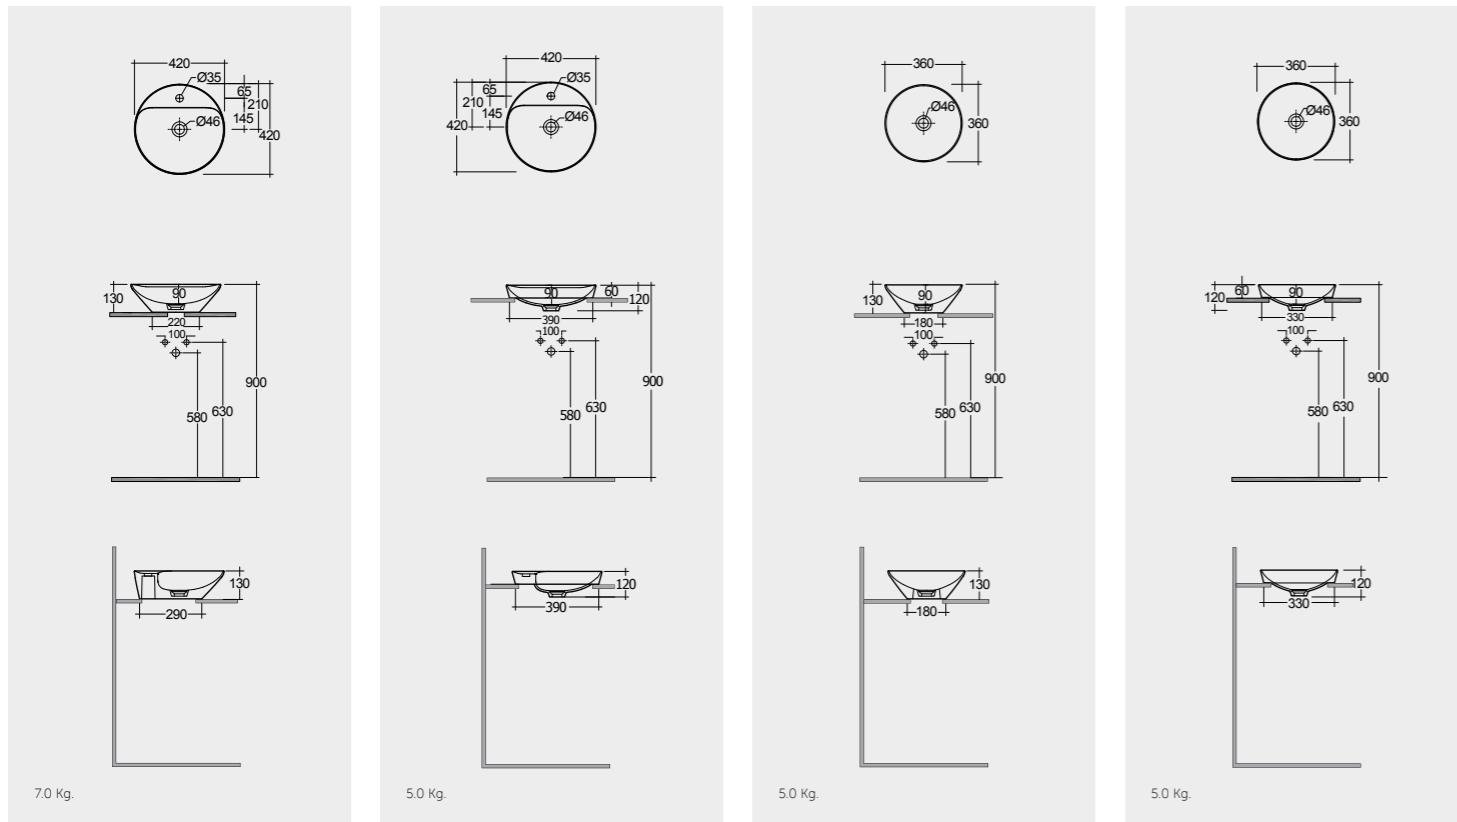

Models

النماذج

42X42 CM
VARCT14201AWHA

42X42 CM
VARDI14201AWHA

36X36 CM
VARCT13600AWHA

36X36 CM
VARDI13600AWHA

Measurements

القياسات