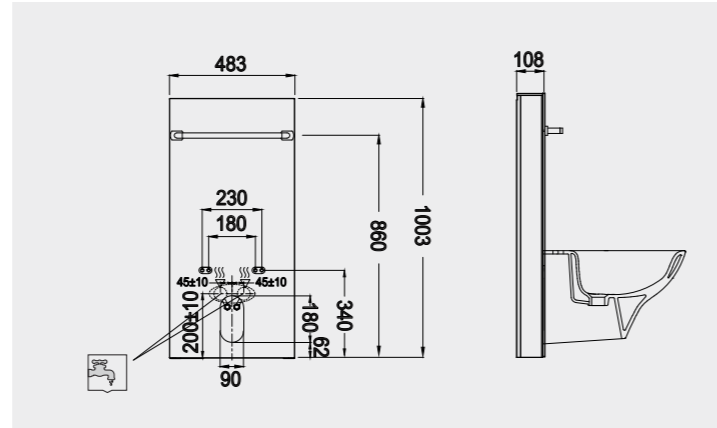

Not Suitable Models for Wall Hung Cabinet Cistern:

CO23AWHA - RAK-Special Needs Rimless Wall Hung WC 70 cm

أشكال غير ملائمة من الخزانات معدة للتعليق على الحائط:

حمامات راک ريمليس للأحتياجات الخاصة معلقة على الجدار، ٧٠ سم

Models

النماذج