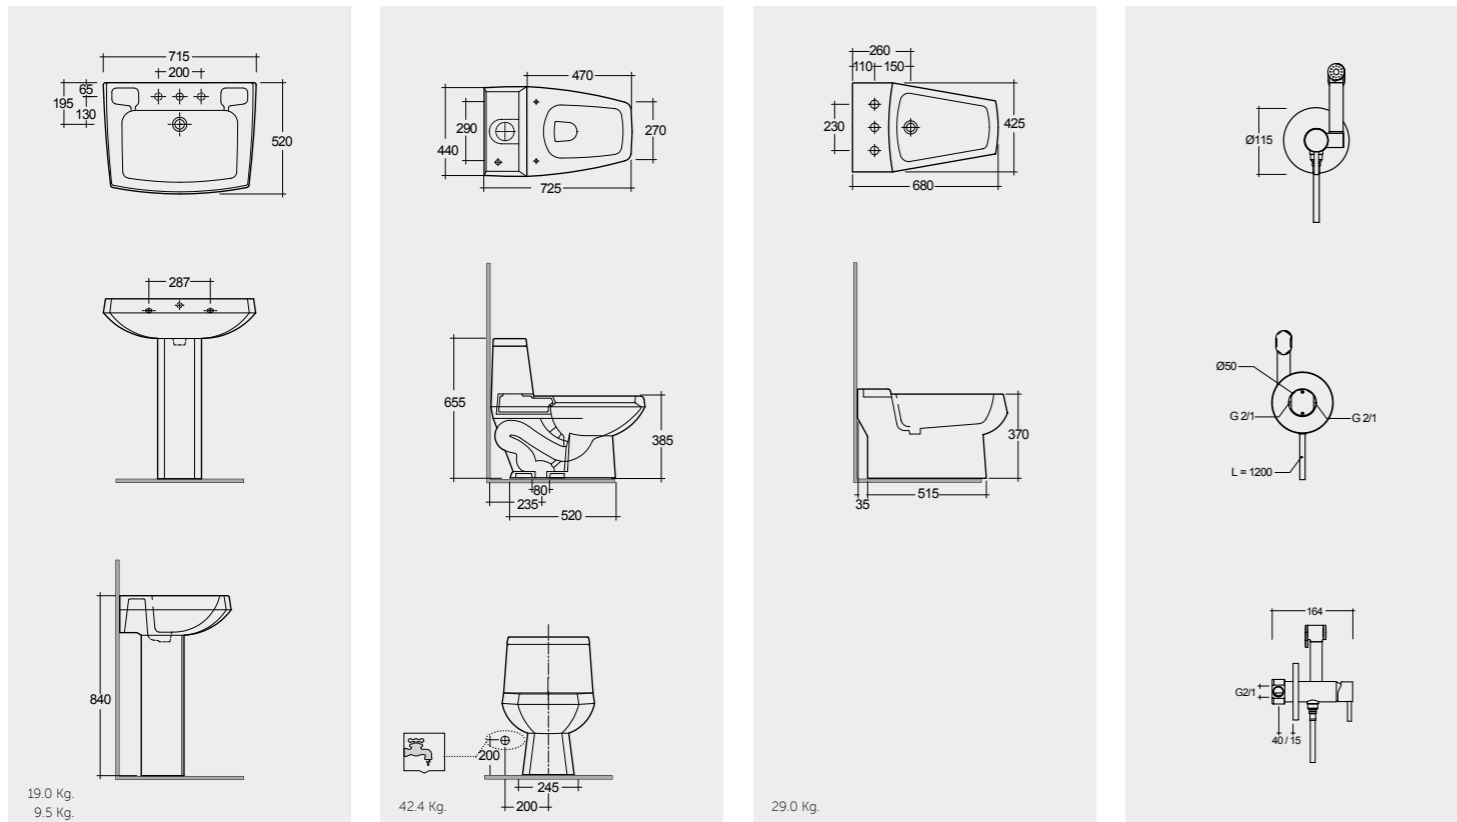

Measurements

القياسات

RAK-Star Galaxy
ST05AWHA

Colours available

الألوان المتاحة

Colours shown here are as close to actual sanitaryware as printing process will allow
الألوان المبينة هنا قريبة إلى ألوان الأدوات الصحية الفعلية حسبما تسمح به عملية الطباعة