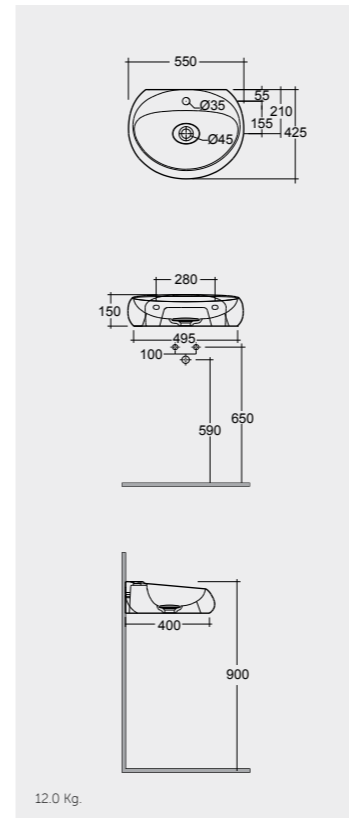

Measurements

القياسات

12.0 Kg.

12.0 Kg.

12.0 Kg.

Notes

ملحوظة

All dimensions in mm tolerance $\pm 5\%$ for below 200mm and $\pm 3\%$ for above 200mm

جميع القياسات تكون بالمليمتر $\pm 5\%$ للقياسات التي تقل عن 200 مليمتر و $\pm 3\%$ للقياسات التي تتجاوز 200 مليمتر