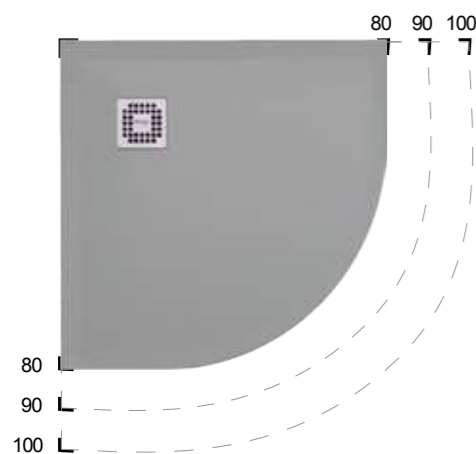

PRODUCT RANGE

BATHTUB REPLACEMENT

RECTANGULAR

QUADRANT

50 CM (Rectangular)
FEECT5000504A

70 x 140 CM (Rectangular)
RFST070140S504