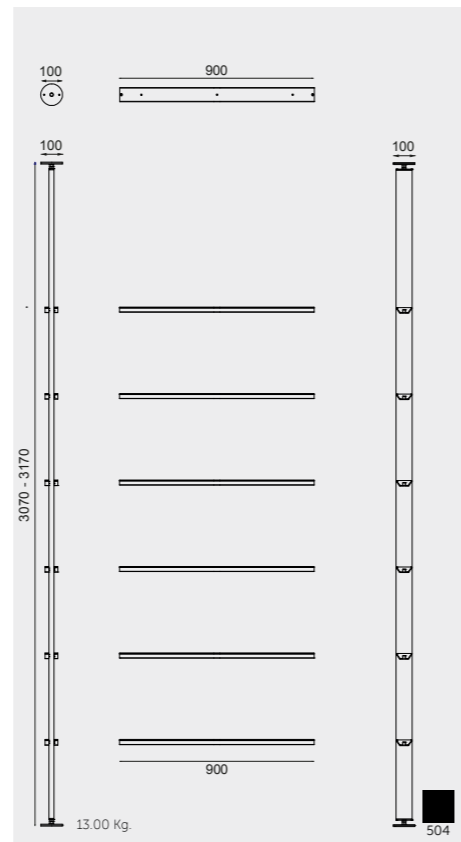

Measurements

القياسات