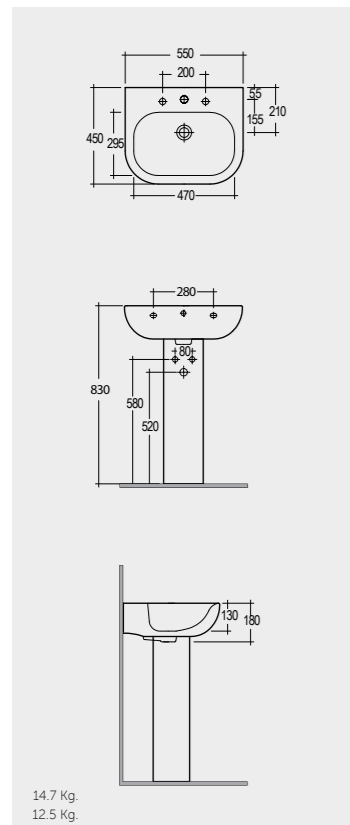

Measurements

القياسات

Colours available

الألوان المتاحة

Colours shown here are as close to actual sanitaryware as printing process will allow
الألوان المبينة هنا قريبة إلى ألوان الأدوات الصحية الفعلية حسبما تسمح به عملية الطباعة