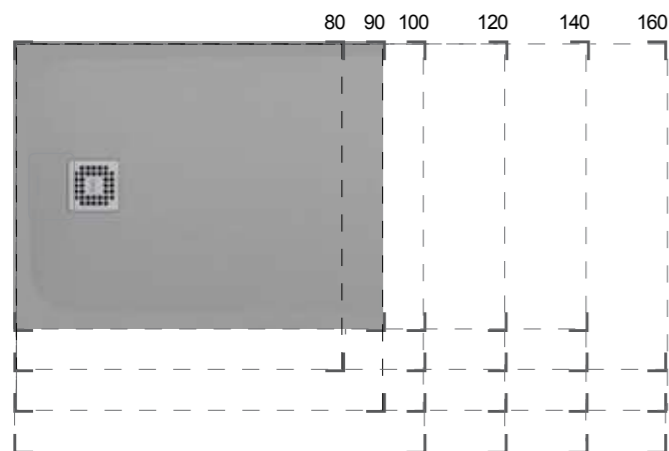

MATT GREY (503)

RAK
CERAMICS

MATT BLACK (504)

PRODUCT RANGE

BATHTUB REPLACEMENT

RECTANGULAR

QUADRANT

50 CM (Rectangular)
FEECT5000504A