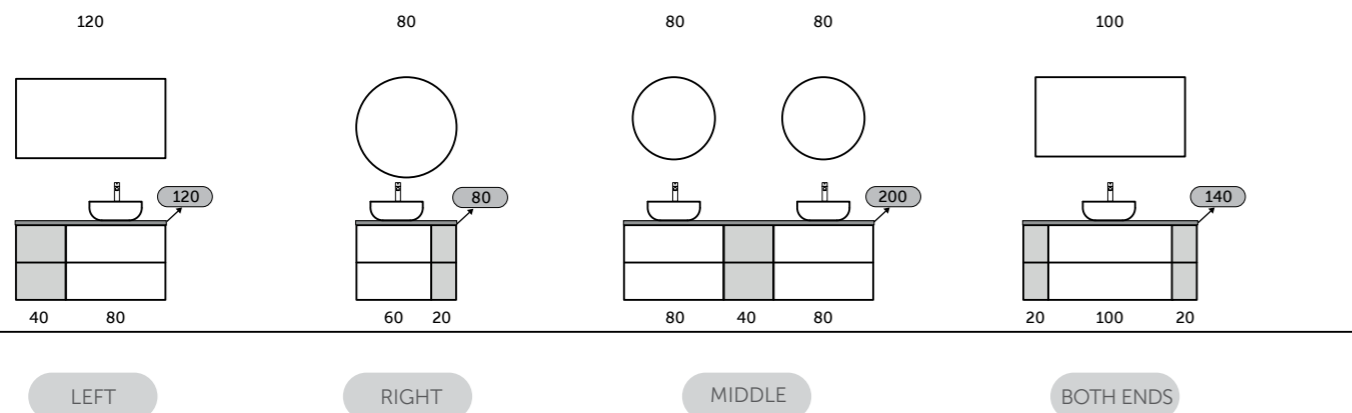

RAK-PLANO & OPEN STORAGE + COUNTERTOP WB