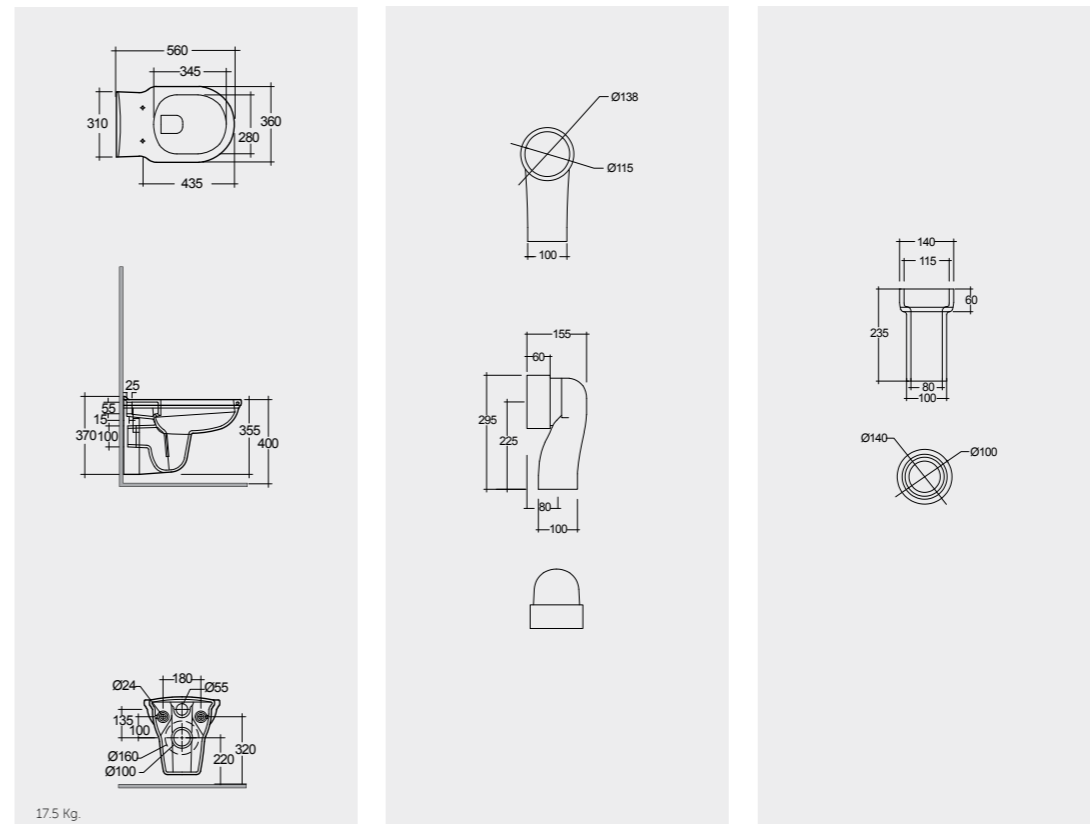

Models

النماذج

56 CM
WT20AWHA

CERAMIC TRAP
WTCERS201AWHA
WTD4500AWHA

CERAMIC TRAP
WTCERP202AWHA
WTD4500AWHA

Measurements

القياسات

- Lacquered Polyester RAK-Washington WTSC3901503
- ABS RAK-Washington JM05DSCQRAWHA
- Urea RAK-Compact YFG173A