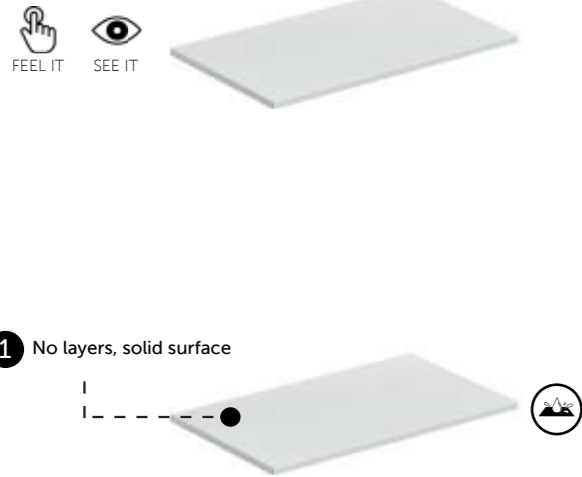

RAK-PLANO MATERIALS

RAKSOLID

RAKSOLID is the new durable solid surface material, composed of a mixture of natural minerals and resins. It exudes consistent quality and performance. The elegant matte white finish gives a distinctive feel to the vanity surface and it is pleasant to the touch.

راك صوليد هي مادة صلبة متينة جديدة للسطح، تتكون من مزيج من المعادن والراتنجات الطبيعية، إنها تنضج بجودة وأداء متسقين، يعطي اللون الأبيض الأنيق غير اللامع إحساساً مميزاً للسطح الخزني وهو ممتع اللمس.