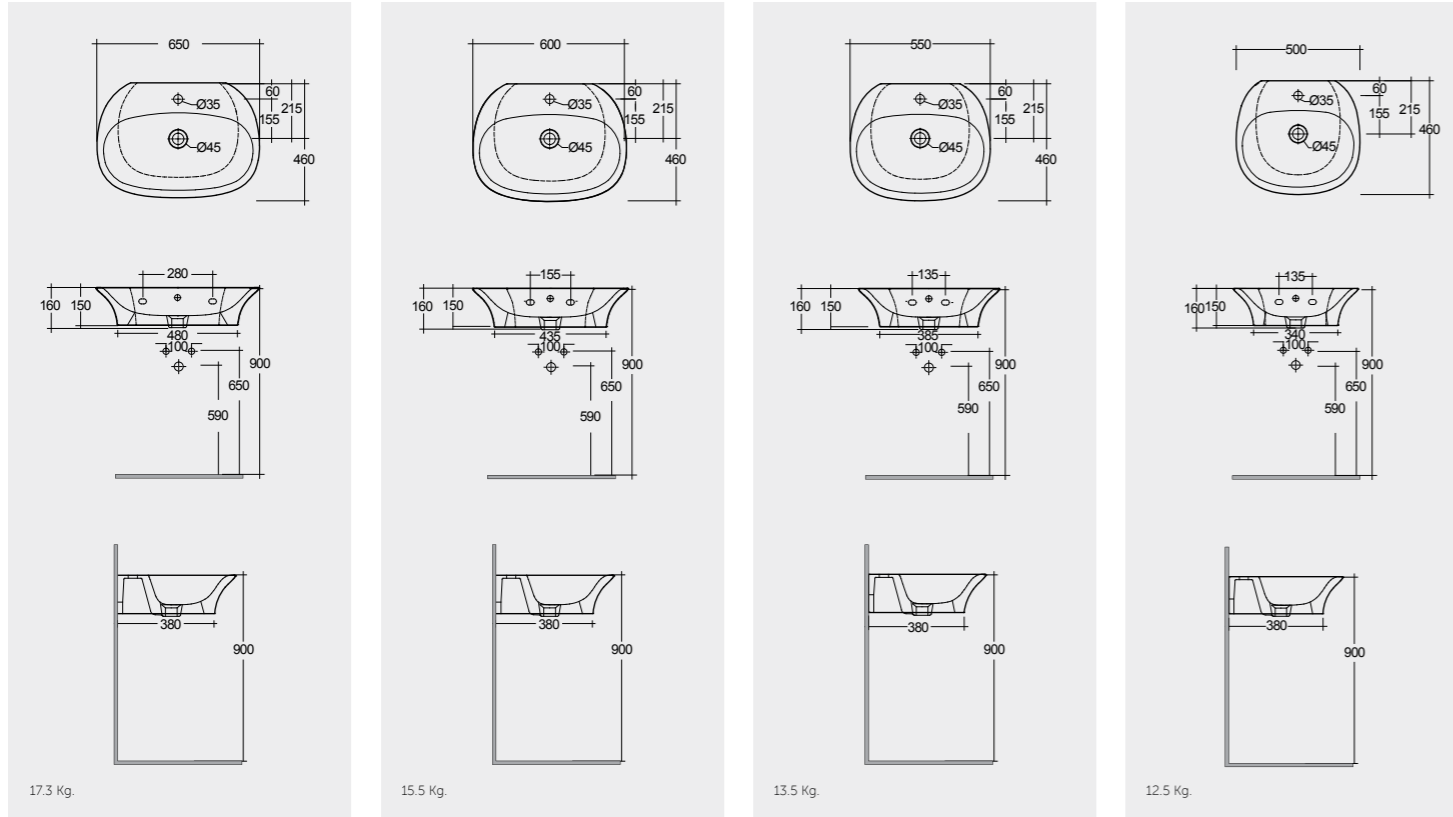

Models

النماذج

65 CM
SENWB6501AWHA

60 CM
SENWB6001AWHA

55 CM
SENWB5501AWHA

50 CM
SENWB5001AWHA

Measurements

القياسات