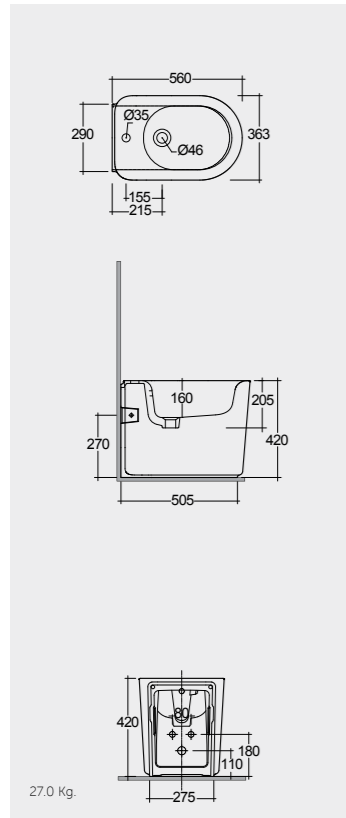

Measurements

القياسات