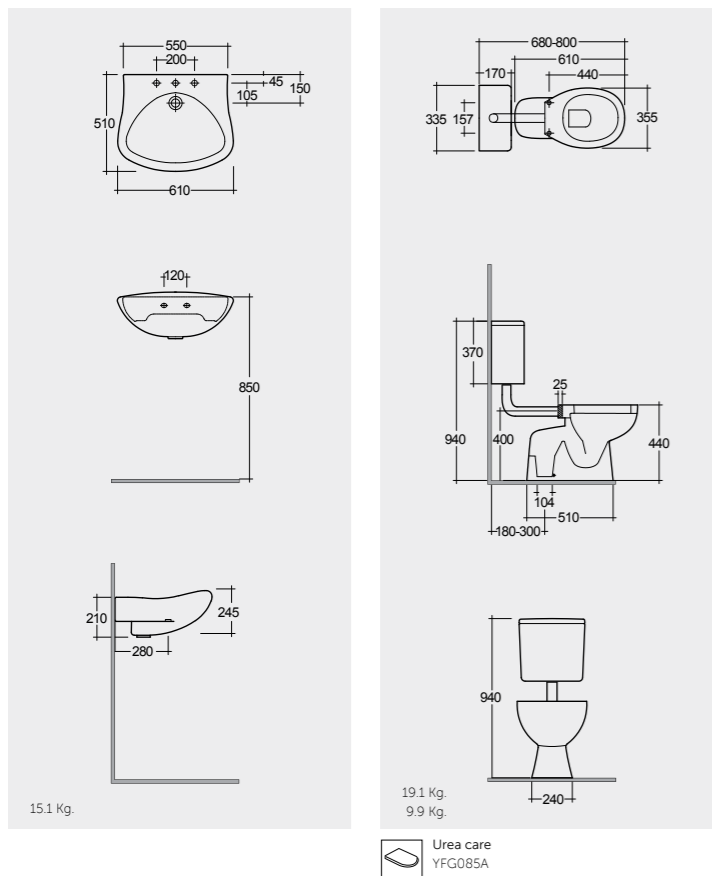

Colours available

الألوان المتاحة

Colours shown here are as close to actual sanitaryware as printing process will allow
الألوان المبينة هنا قريبة إلى ألوان الأدوات الصحية الفعلية حسبما تسمح به عملية الطباعة