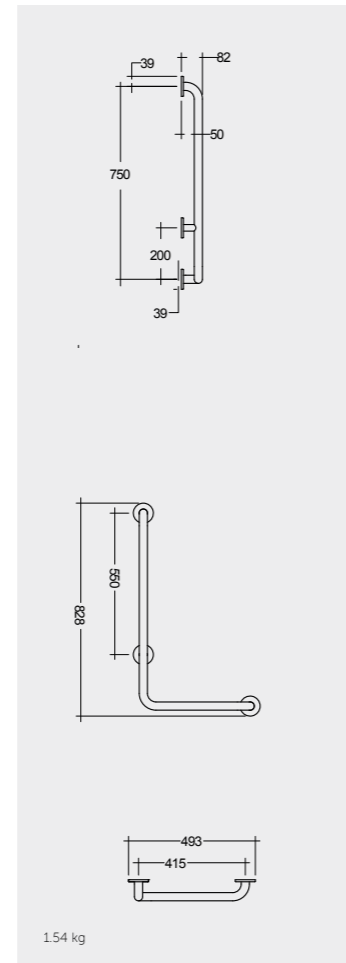

Notes

ملحوظة

All dimensions in mm tolerance $\pm 5\%$ for below 200mm and $\pm 3\%$ for above 200mm

جميع القياسات تكون بالمليمتر $\pm 5\%$ للقياسات التي تقل عن 200مليمتر و $\pm 3\%$ للقياسات التي تتجاوز 200مليمتر

ROUGH POLISHING
FOR BETTER GRIP

SENIOR
NEEDS