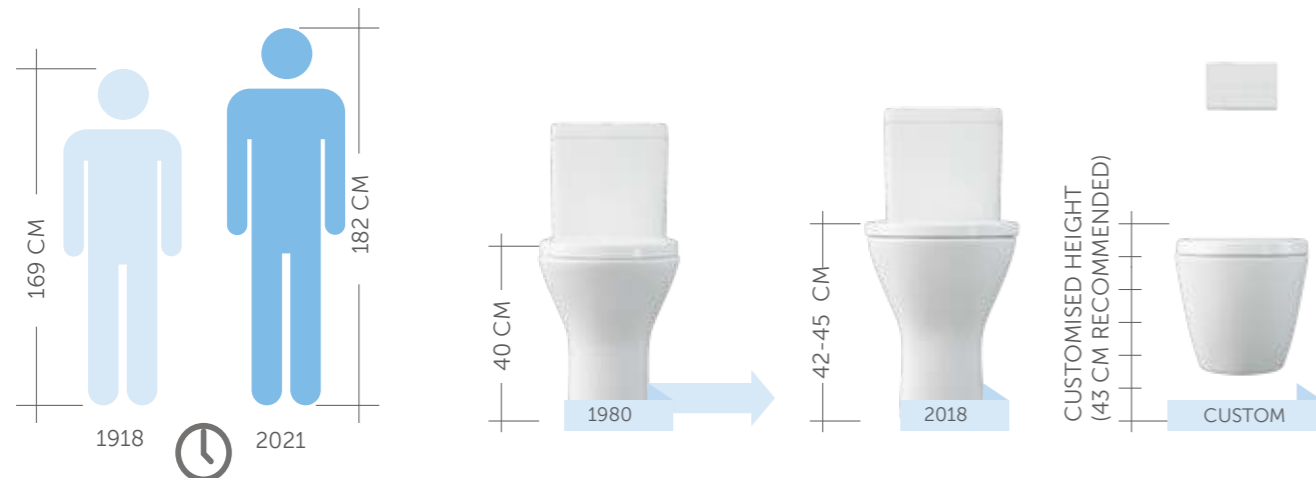

SILENT FLUSH

Rimless technology allows a faster and more silent flush.

EFFICIENT DESIGN

Design and efficiency can be successfully combined. Water flows vertically and horizontally, before flushing the entire inner surface of the bowl, without splashing.

Water Saving

Easy Cleaning

Silent

Hygienic

No ledges or rim

Rimless

Updated ergonomics

Over the last 100 years, the average height of people in industrialized nations has increased approximately by 10 cm. To be innovative in design also means meeting the changes in population and their new needs in terms of ergonomics and comfort. RAK Ceramics design evolves together with human evolution.