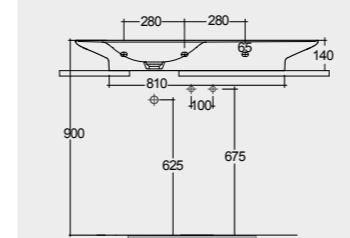

Measurements

القياسات

36.0 Kg

36.0 Kg

36.0 Kg

36.0 Kg

Notes

ملحوظة

All dimensions in mm tolerance $\pm 5\%$ for below 200mm and $\pm 3\%$ for above 200mm

جميع القياسات تكون بالمليمتر $\pm 5\%$ للقياسات التي تقل عن 200 مليمتر و $\pm 3\%$ للقياسات التي تتجاوز 200 مليمتر