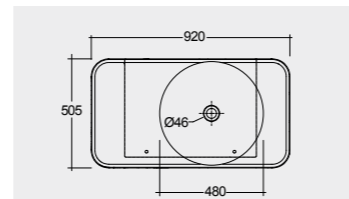

Measurements

القياسات

30.0 Kg

30.0 Kg

30.0 Kg

30.0 Kg