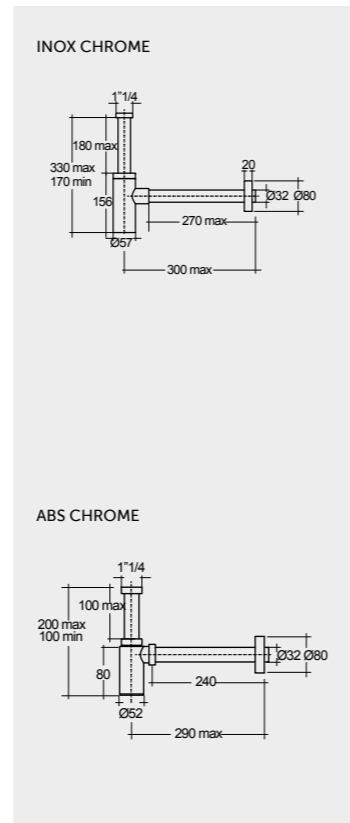

Measurements

القياسات

Colours available

الالوان المتاحة

Colours shown here are as close to actual sanitaryware as printing process will allow
الالوان المبينة هنا قريبة إلى ألوان الأدوات الصحية الفعلية حسبما تسمح به عملية الطباعة