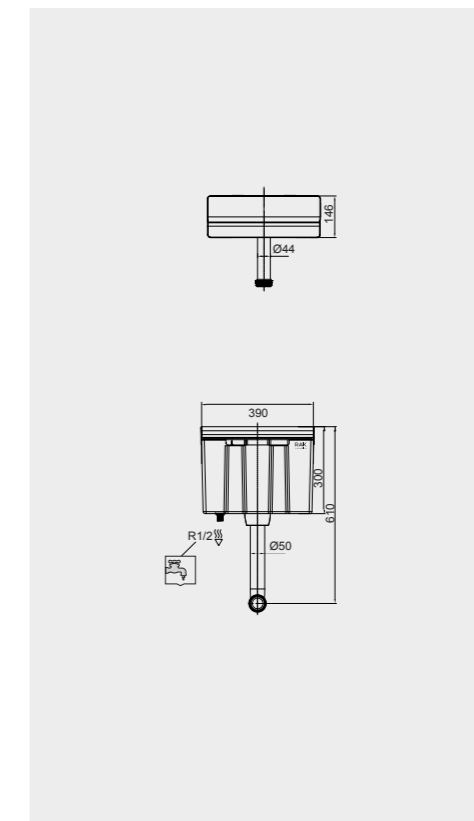

RAK-ECOFIX / FURNITURE CISTERNS & UNIVERSAL FRAME

RAK-Ecofix low height concealed cisterns are designed to fit even the smallest furniture units on the market. The easy to fit cistern can be accessed for maintenance simply through the removable front panel of the furniture unit, or from the top via a removable shelf.

تم تصميم صهاريج راك-إكوفيكس مخفية ومنخفضة الارتفاع لتناسب حتى أصغر وحدات الأثاث في السوق. كما يمكن الوصول السهل من أجل الصيانة للصهاريج بسبب طريقة تركيبه ببساطة من خلال اللوحة الأمامية القابلة للإزالة من وحدة الأثاث، أو من الأعلى عن طريق رف قابل للإزالة.

راك-إيكو فيكس / مفروشات صهاريج وإطار مشترك

النماذج

القياسات