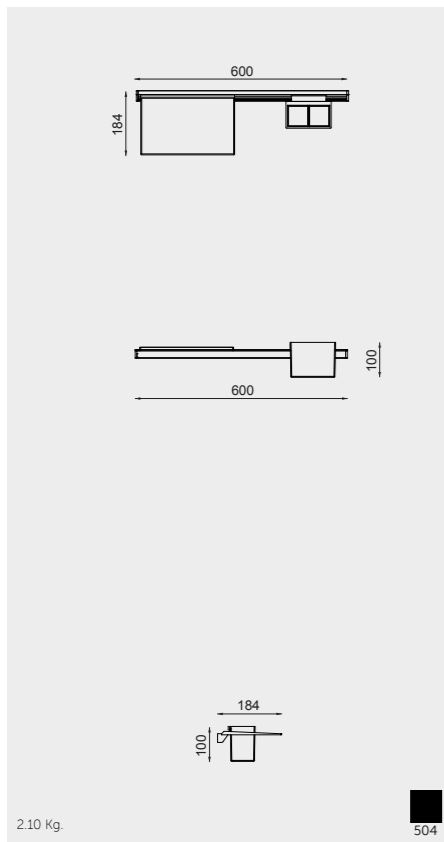

Measurements

القياسات