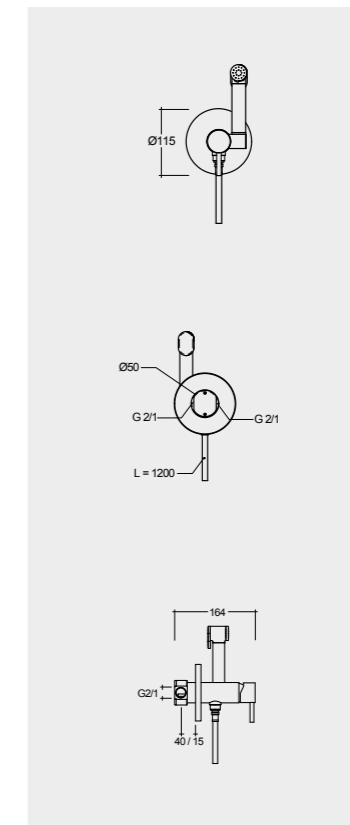

Models

النماذج

62 CM
TQ16AWHA
TQ10AWHA

62 CM
TQ11AWHA
TQ10AWHA

SET WITH MIXER (SHATAFF)
BRASS CHROME : SPRDMX0001

Back Open

Measurements

القياسات