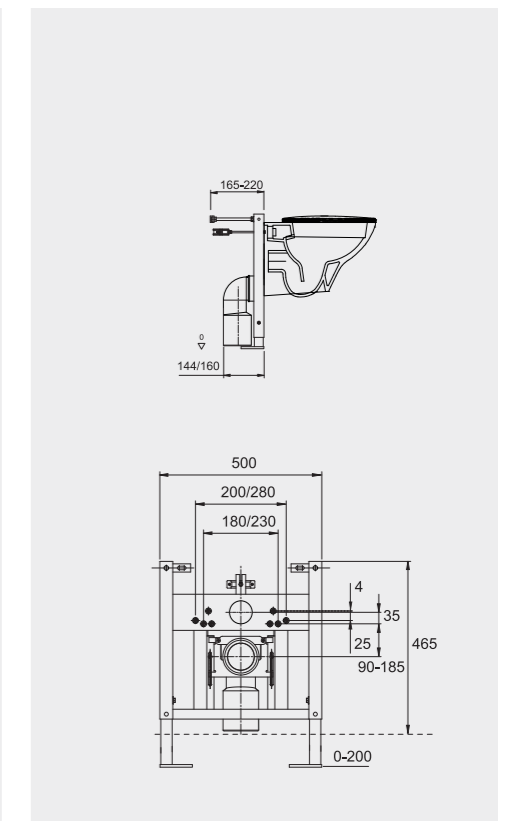

RAK-ECOFIX / FURNITURE CISTERNS & UNIVERSAL FRAME

RAK-Ecofix low height concealed cisterns are designed to fit even the smallest furniture units on the market. The easy to fit cistern can be accessed for maintenance simply through the removable front panel of the furniture unit, or from the top via a removable shelf.

تم تصميم صهاريج راك-إكوفيكس مخفية ومنخفضة الارتفاع لتناسب حتى أصغر وحدات الأثاث في السوق. كما يمكن الوصول السهل من أجل الصيانة للصهاريج بسبب طريقة تركيبه ببساطة من خلال اللوحة الأمامية القابلة للإزالة من وحدة الأثاث، أو من الأعلى عن طريق رف قابل للإزالة.

راك-إيكو فيكس / مفروشات صهاريج وإطار مشترك

النماذج

القياسات