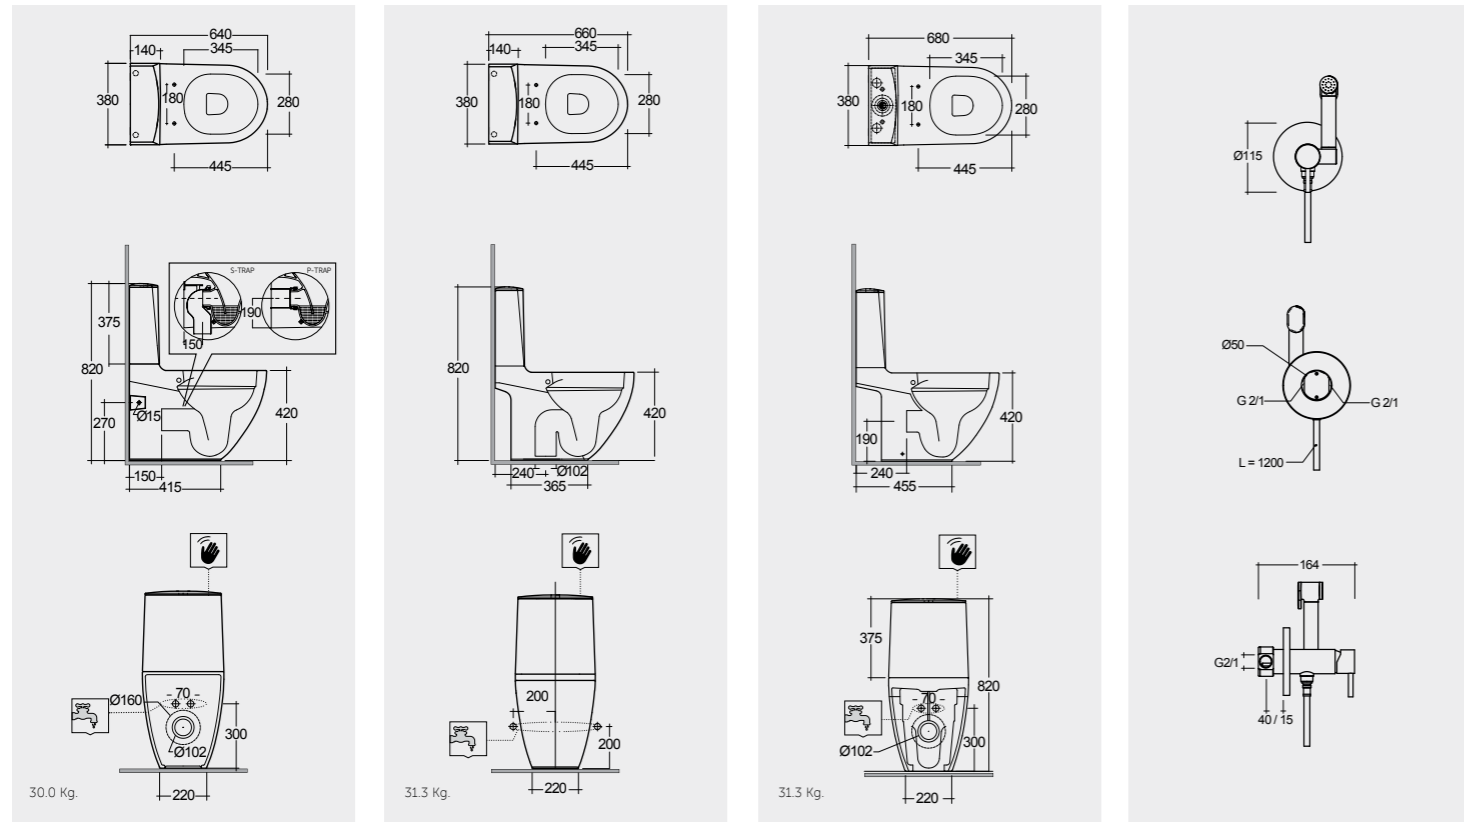

Measurements

القياسات

Urea RAK-Des
DESSC3900WH
Urea RAK-Des
DESSC3901WH

Urea RAK-Des
DESSC3900WH
Urea RAK-Des
DESSC3901WH

Urea RAK-Des
DESSC3900WH
Urea RAK-Des
DESSC3901WH

Colours available

الألوان المتاحة

Colours shown here are as close to actual sanitaryware as printing process will allow
الألوان المبينة هنا قريبة إلى ألوان الأدوات الصحية الفعلية حسبما تسمح به عملية الطباعة