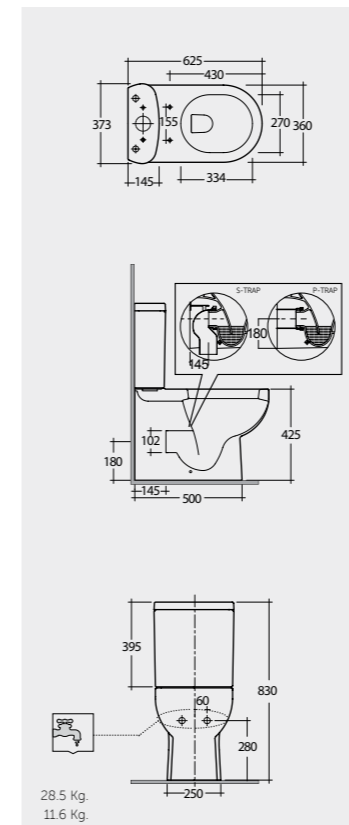

Models

النماذج

62 CM
TQ16AWHA
TQ10AWHA

62 CM
TQ11AWHA
TQ10AWHA

SET WITH MIXER (SHATAFF)
BRASS CHROME : SPRDMX0001

Back Open

Measurements

القياسات