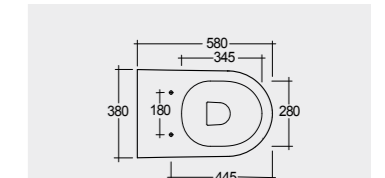

Hidden Fixations
Comfort Height 45 CM

Hidden Fixations
Comfort Height 42 CM

Hidden Fixations
Comfort Height 42 CM
Shifted Outlet (Traslato)

Measurements

القياسات

Urea RAK-Des
DESSC3900WH
Urea RAK-Des
DESSC3901WH