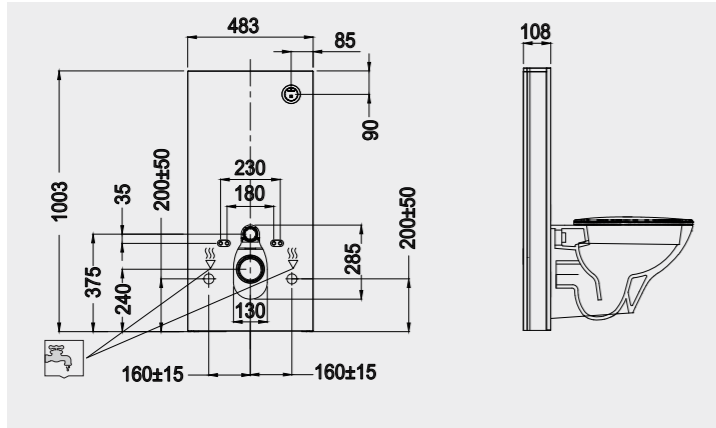

Not Suitable Models for Wall Hung Cabinet Cistern:

CO23AWHA - RAK-Special Needs Rimless Wall Hung WC 70 cm

أشكال غير ملائمة من الخزانات معدة للتعليق على الحائط:

حمامات راک ريمليس للأحتياجات الخاصة معلقة على الجدار، ٧٠ سم

Models

النماذج