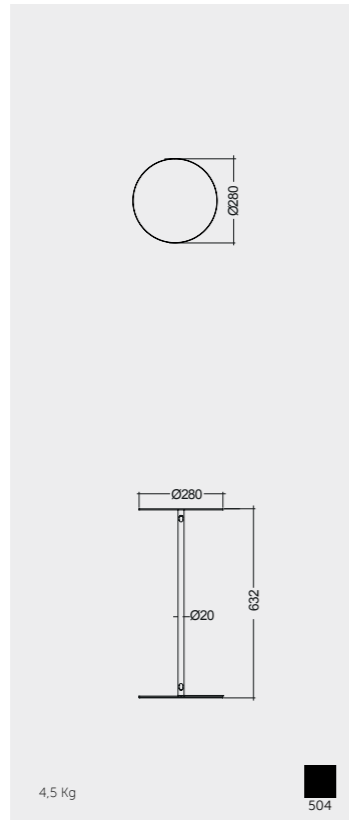

Measurements

القياسات