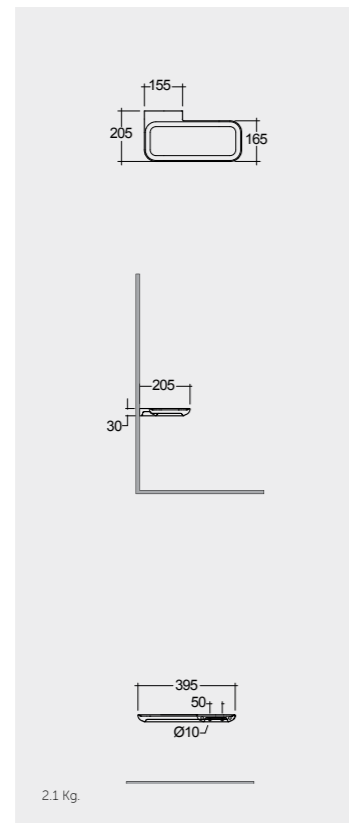

Measurements

القياسات