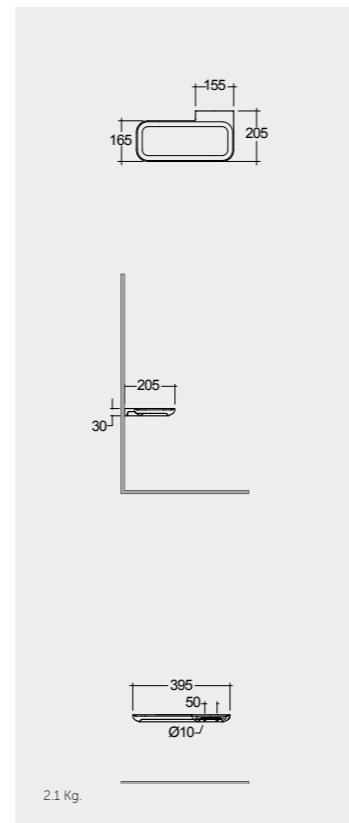

Measurements

القياسات