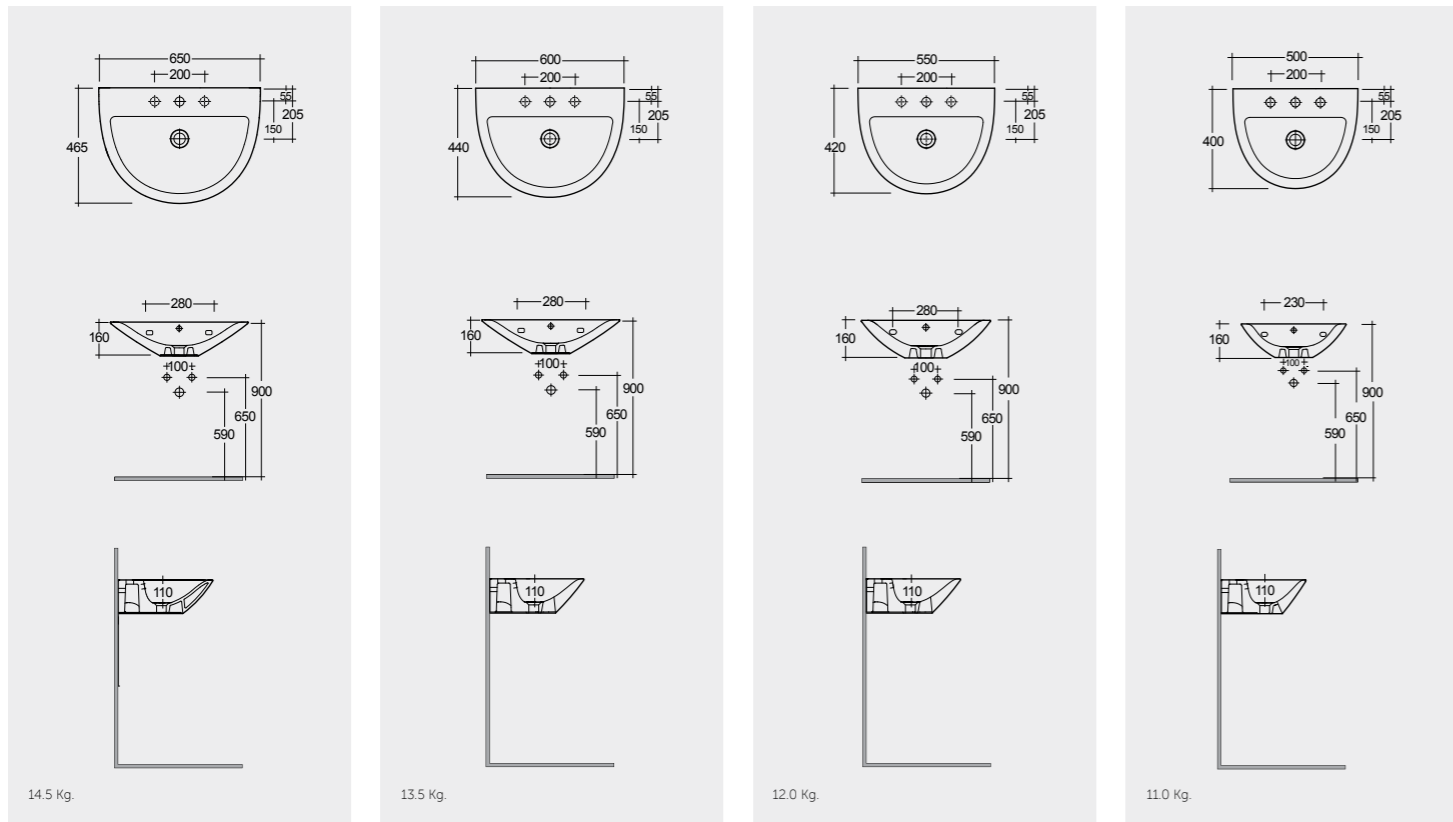

Models

النماذج

65 CM
MORWB6501AWHA

60 CM
MORWB6001AWHA

55 CM
MORWB5501AWHA

50 CM
MORWB5001AWHA

Measurements

القياسات