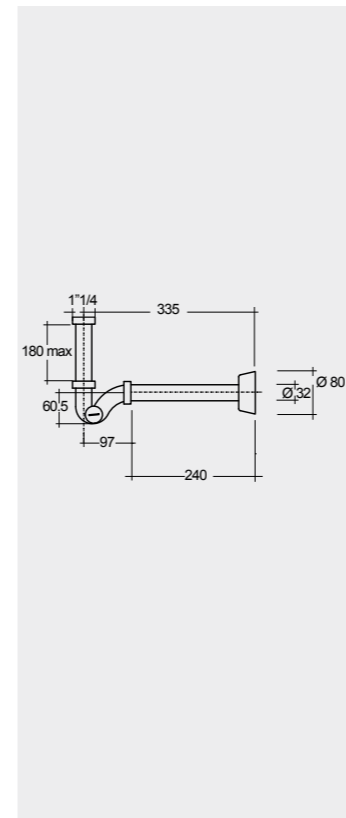

Measurements

القياسات