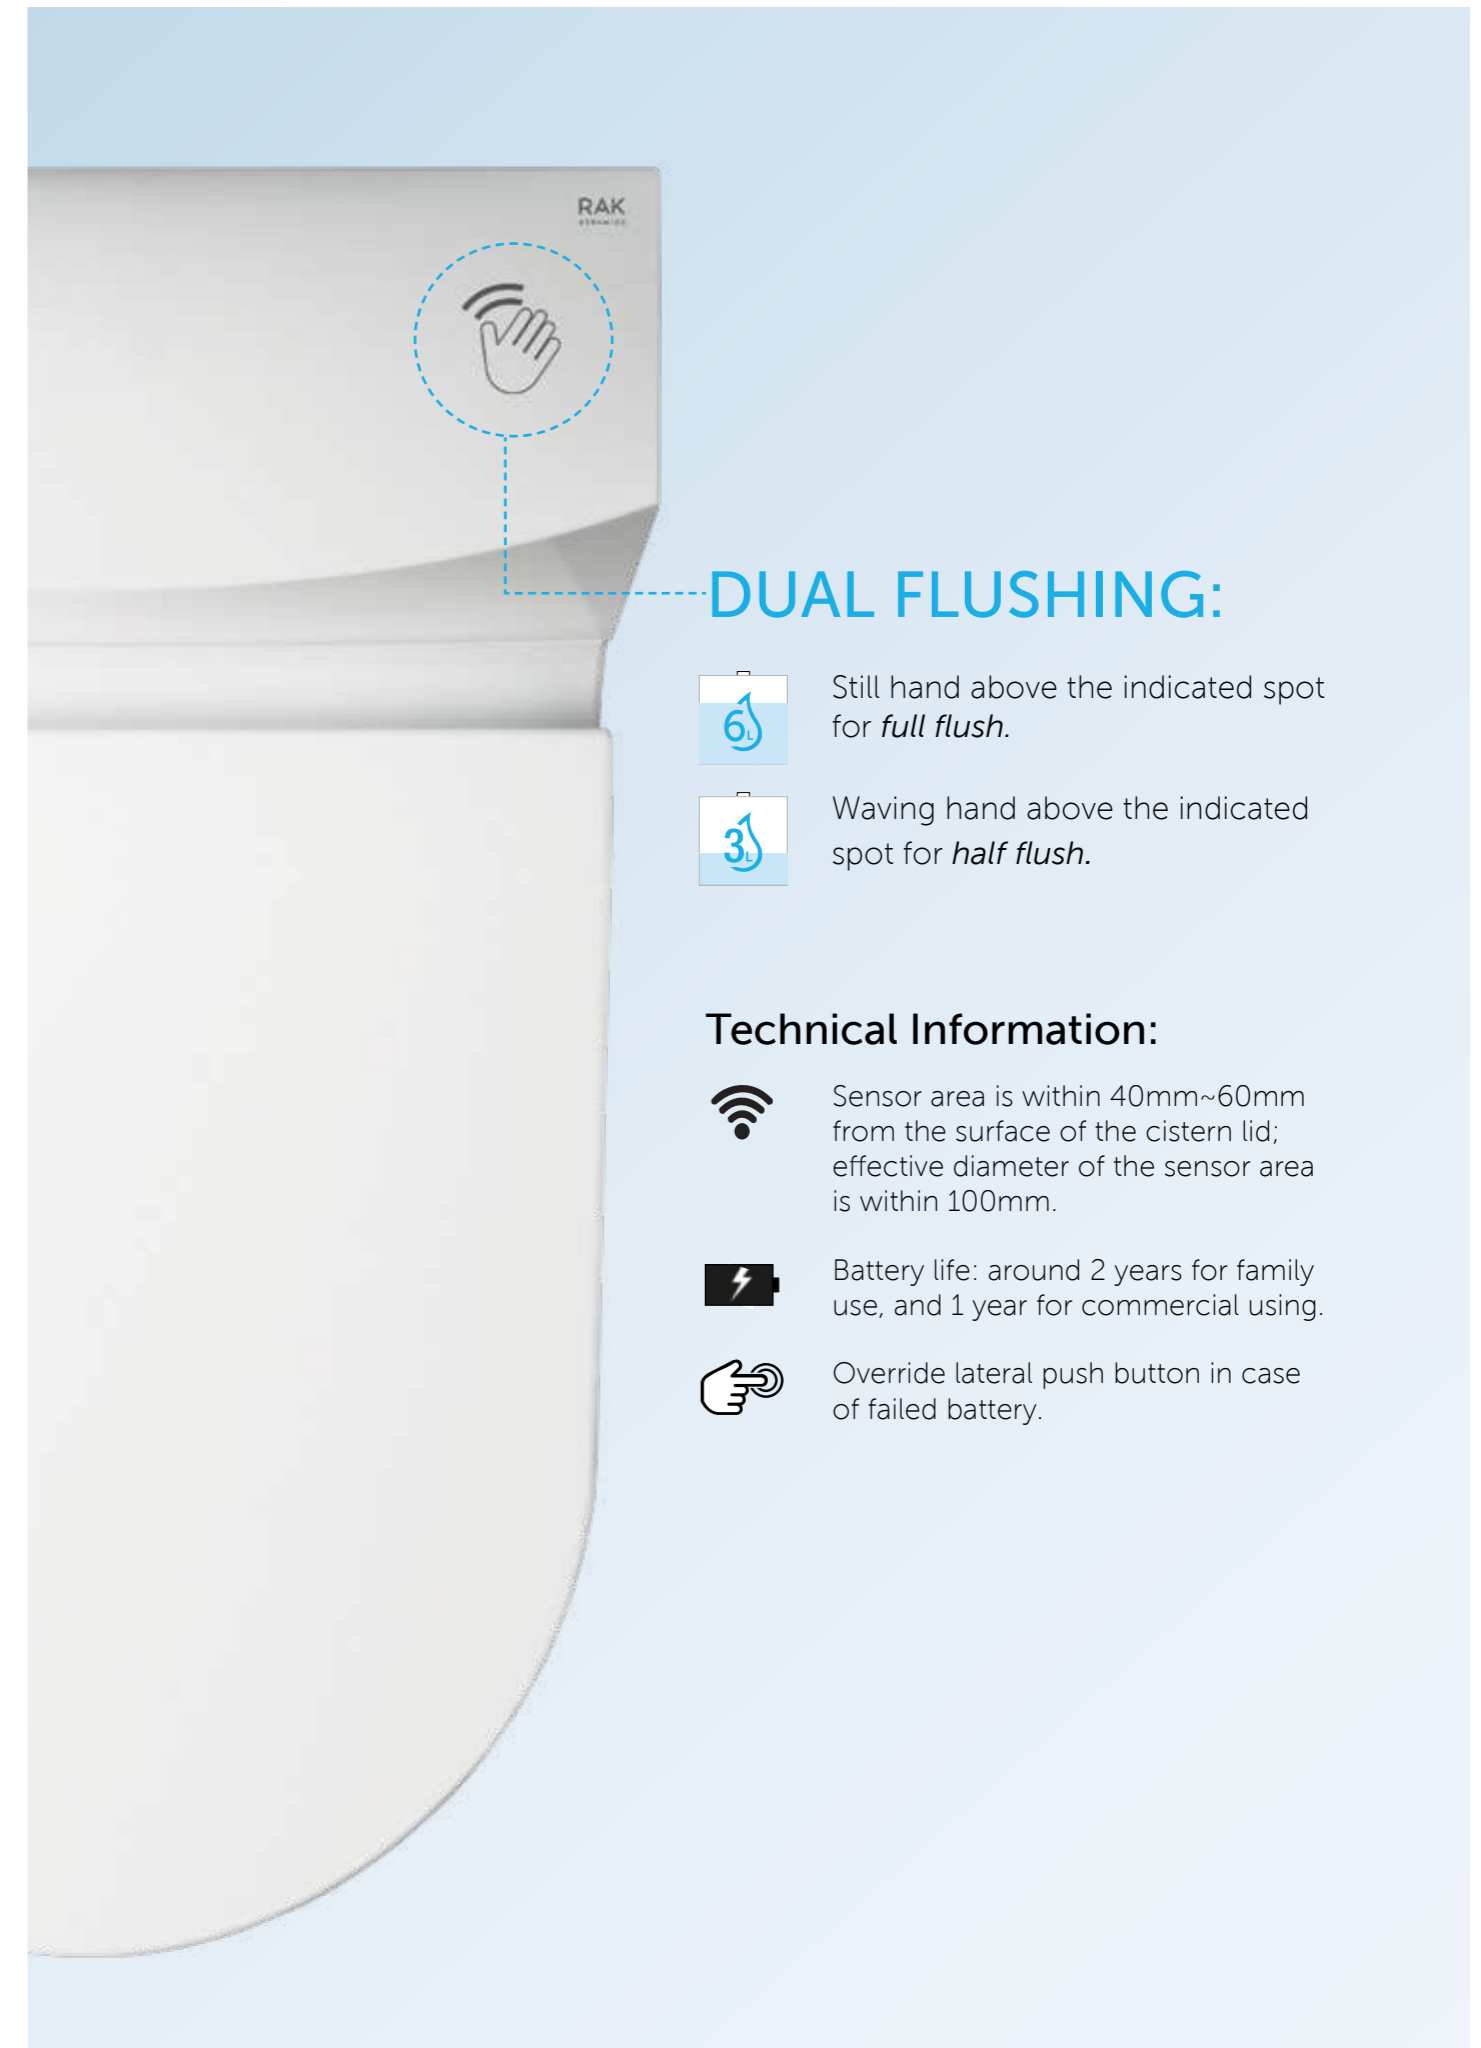

Touchless flushing

Enjoy the same hands-free, germ-free experience of commercial restrooms. With the new RAK Ceramics Touchless Flushing System, this same ease of use and minimal spreading of germs has finally expanded to home use toilets. A sensor module placed underneath the toilet's cistern lid runs on four AA batteries. It utilizes emerging sensing technology, which projects an electromagnetic field that is both extremely accurate and reliable.

This type of sensor detects the user in the projected field and initiates the dual flush: 6 liters keeping the hand above the spot, or 3 liters waving the hand.

DUAL FLUSHING:

Still hand above the indicated spot for *full flush*.

Waving hand above the indicated spot for *half flush*.

Technical Information:

Sensor area is within 40mm~60mm from the surface of the cistern lid; effective diameter of the sensor area is within 100mm.

Battery life: around 2 years for family use, and 1 year for commercial using.

Override lateral push button in case of failed battery.