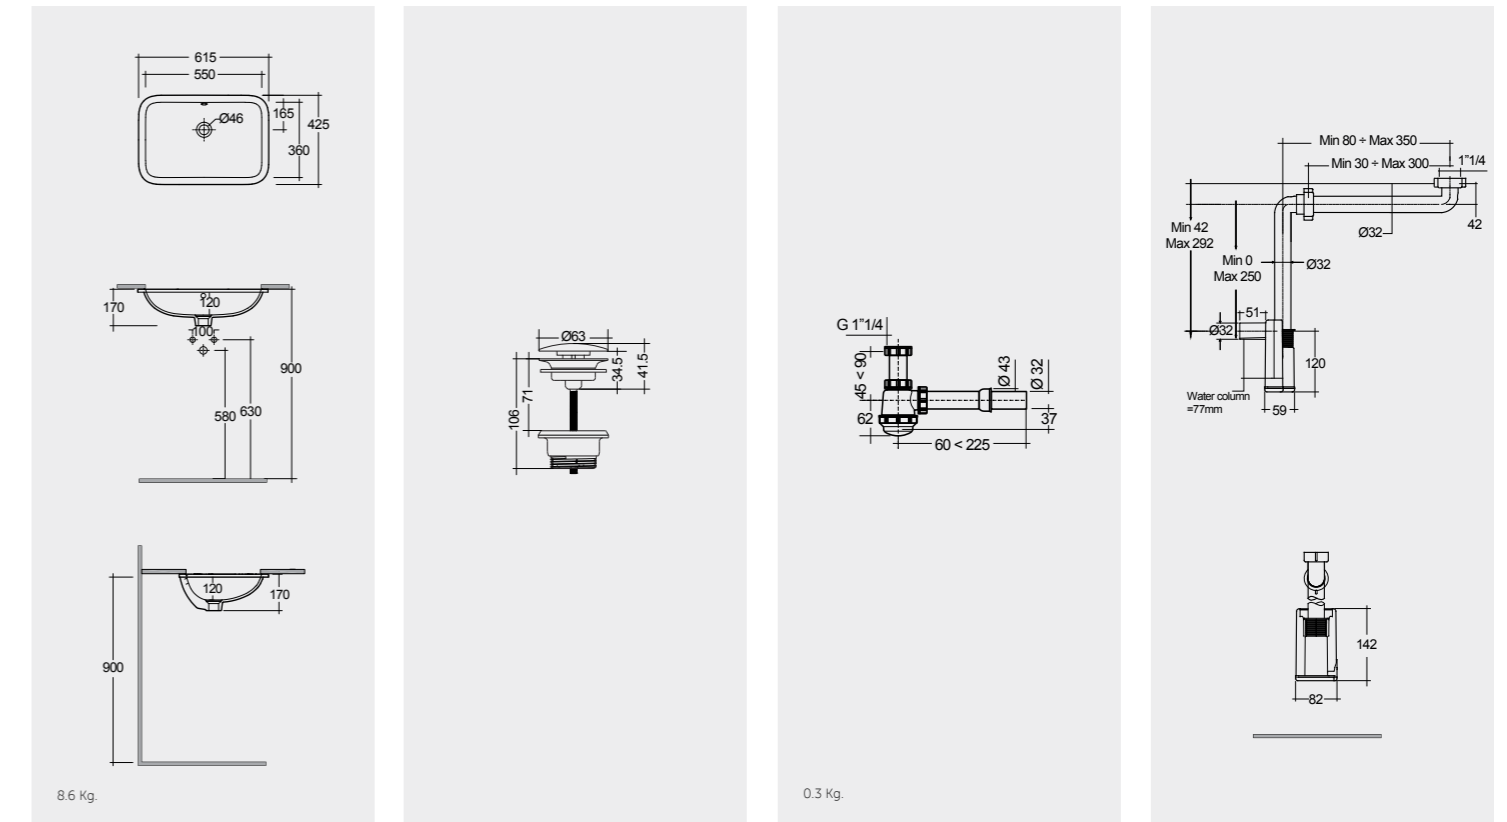

With Overflow

Measurements

القياسات