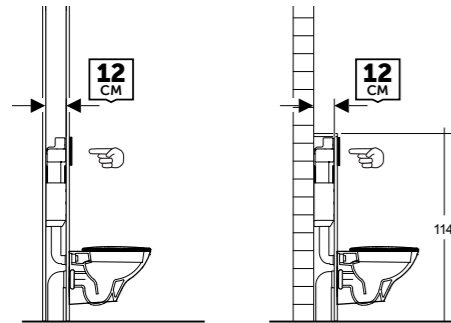

12 cm wall-thickness

In the wall or in front of it, with flushing actuation from the front