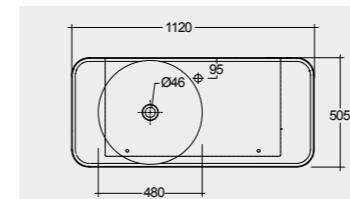

Measurements

القياسات

36.0 Kg

36.0 Kg

36.0 Kg

36.0 Kg

Notes

ملحوظة

All dimensions in mm tolerance $\pm 5\%$ for below 200mm and $\pm 3\%$ for above 200mm

جميع القياسات تكون بالمليمتر $\pm 5\%$ للقياسات التي تقل عن 200 مليمتر و $\pm 3\%$ للقياسات التي تتجاوز 200 مليمتر