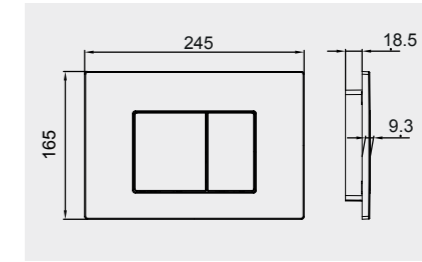

NEOFSRAKPPL02 Chrome