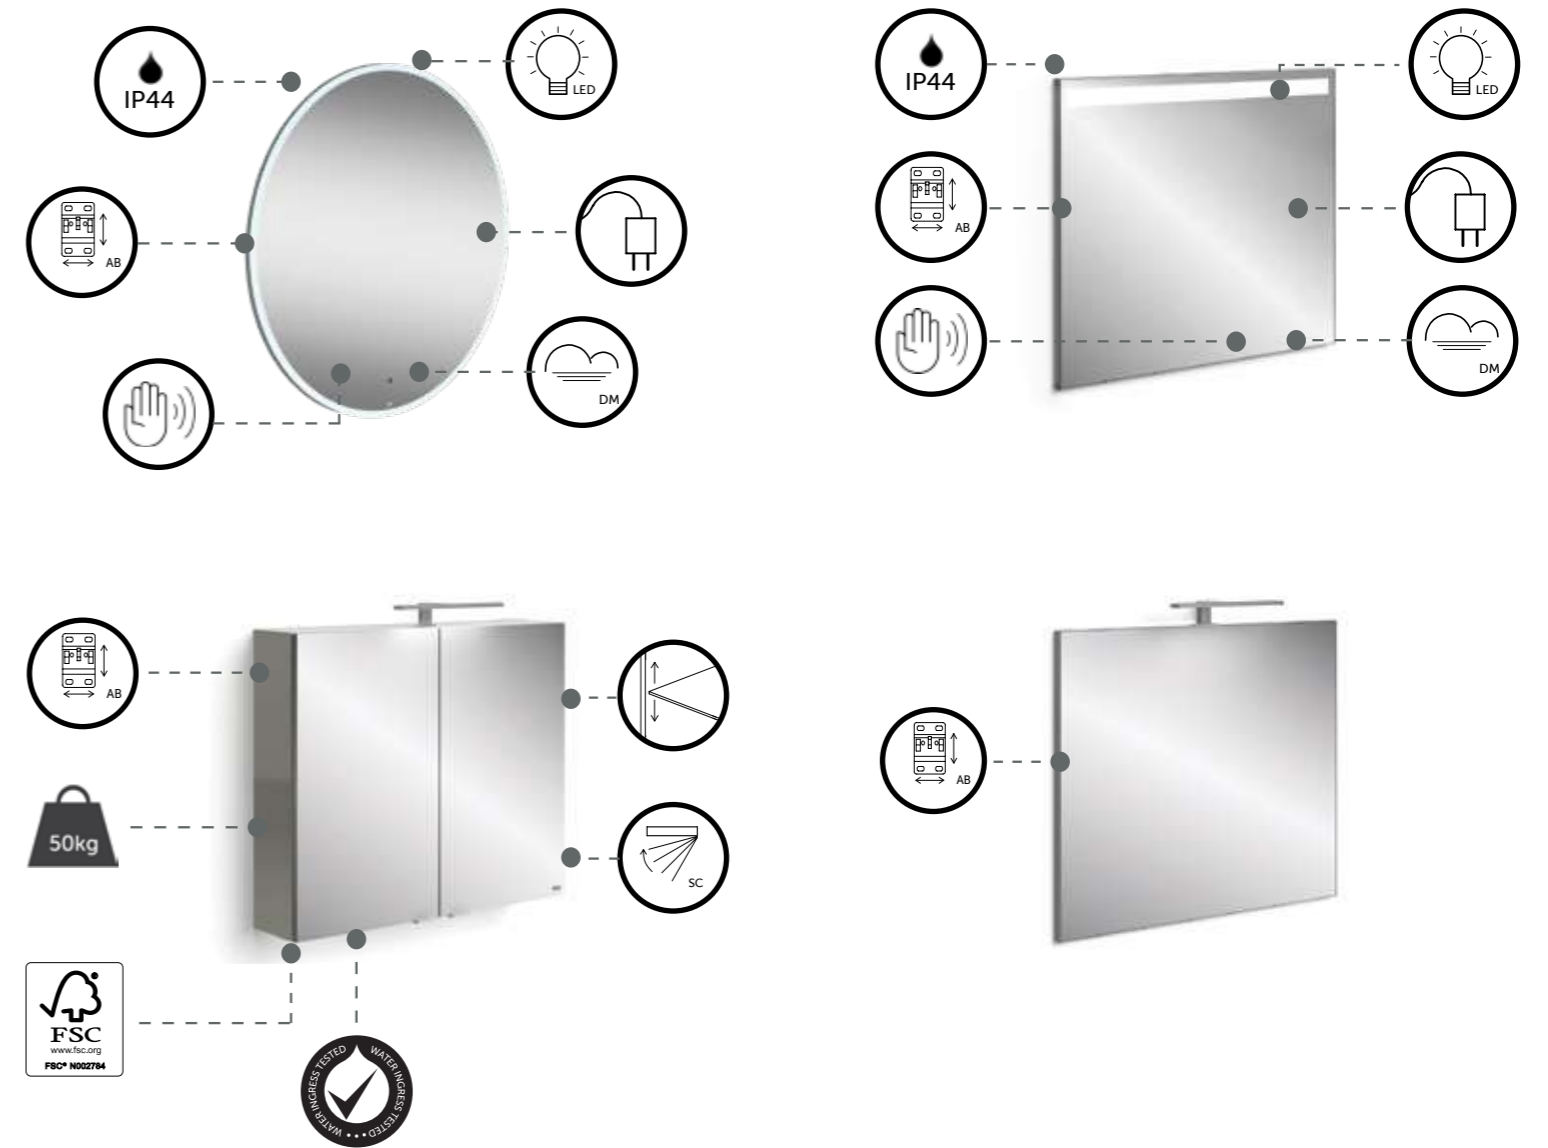

ADJUSTABLE BRACKETS

PRODUCT BENEFITS فوائد المنتج

MIRRORS مرآيا

MAINS POWERED

REVERSIBLE

DE-MISTER

LED LIGHT

TOUCHLESS ACTIVATION