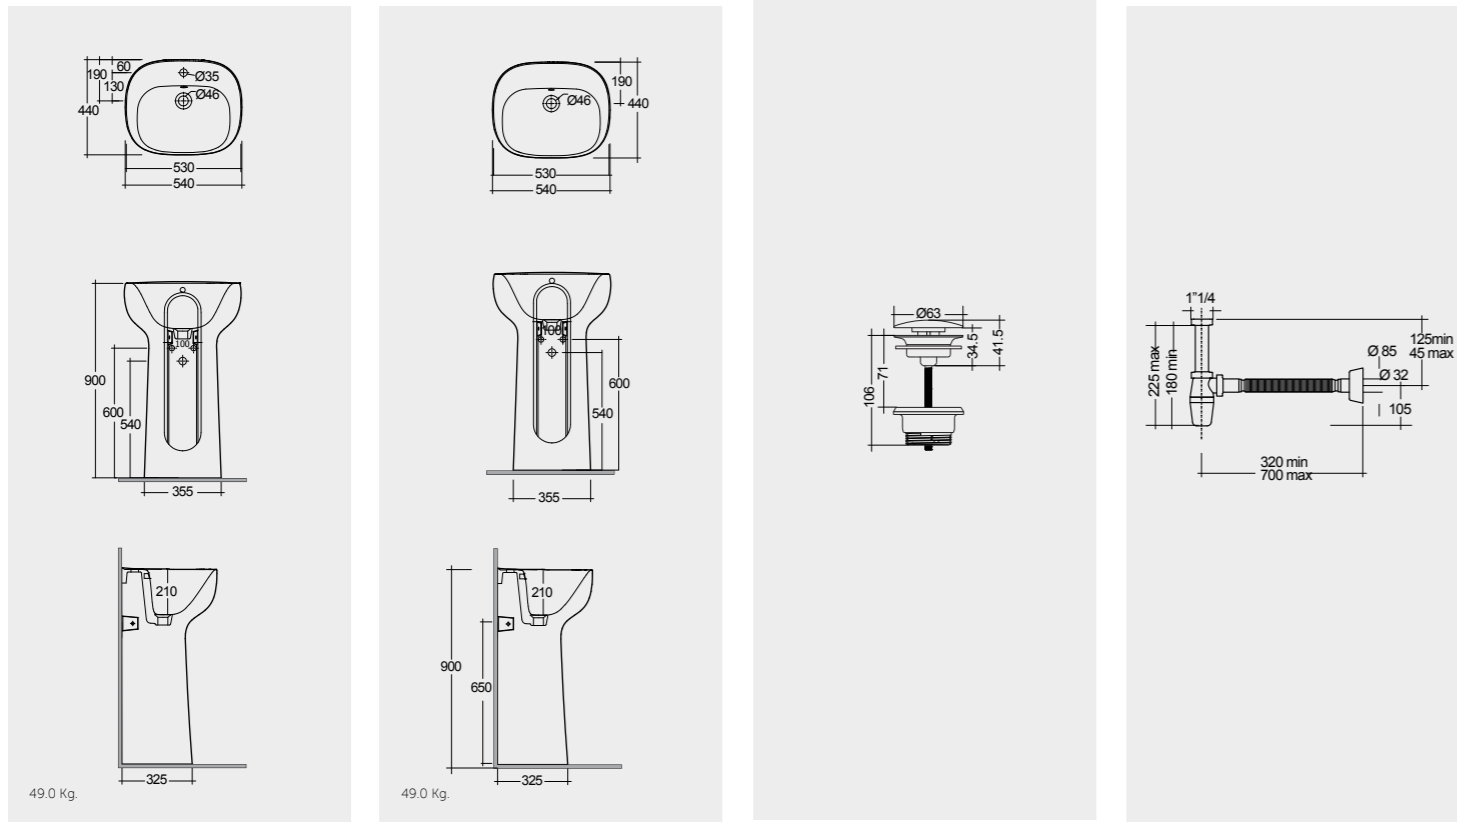

Hidden Fixations

Hidden Fixations

Measurements

القياسات

Colours available

الألوان المتاحة

Colours shown here are as close to actual sanitaryware as printing process will allow
الألوان المبينة هنا قريبة إلى ألوان الأدوات الصحية الفعلية حسبما تسمح به عملية الطباعة