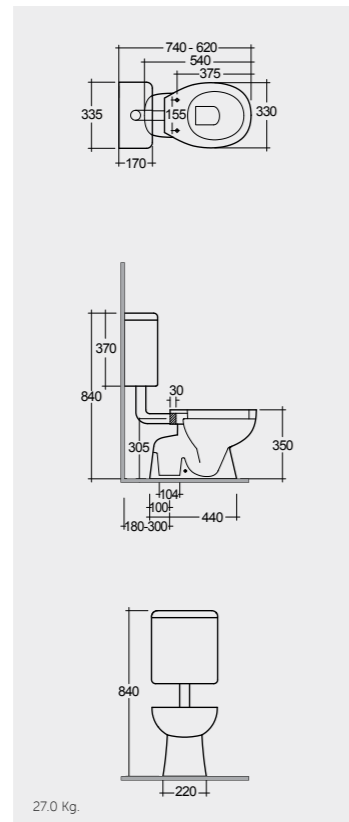

Urea Bambi Plus
YFG076