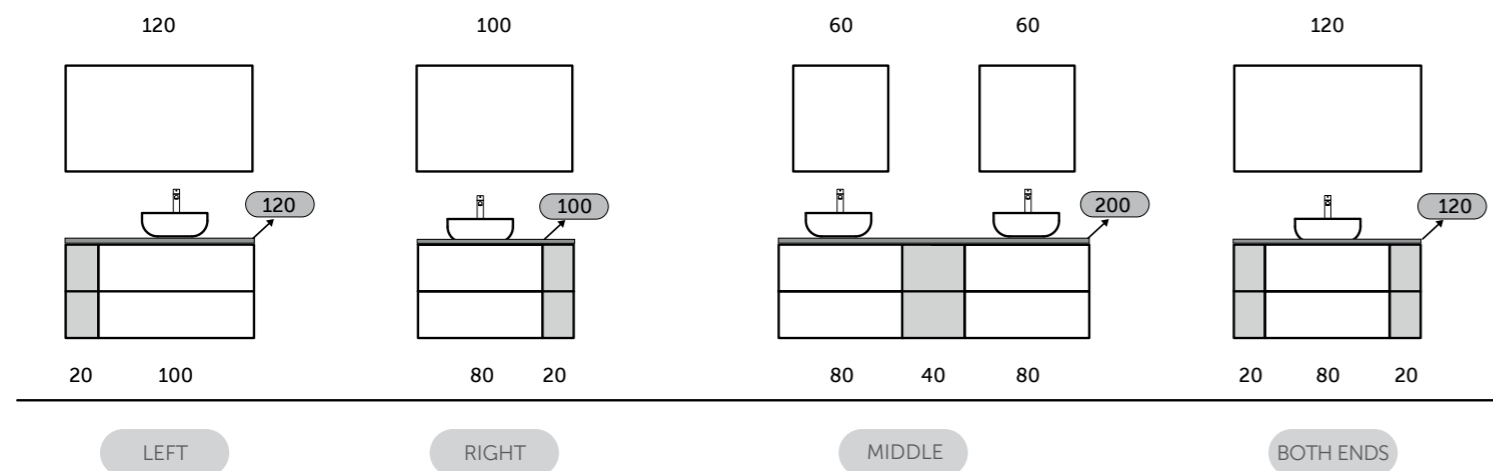

WITH RAK-PLANO SURFACE AND COUNTERTOP WASHBASINS