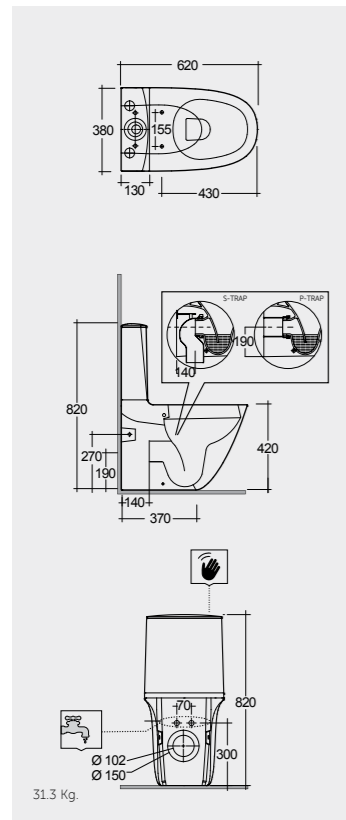

Hidden Fixations

Back Open

Back Open

Comfort Height 42 CM

Comfort Height 42 CM

Comfort Height 42 CM

Measurements

القياسات