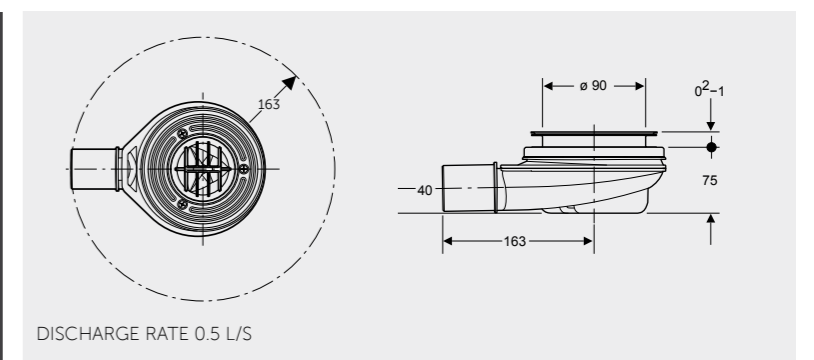

QUADRANT

الربعية

100 X 100 CM
RFQU100100S500

90 X 90 CM
RFQU009090S500

80 X 80 CM
RFQU008080S500

SHOWER DRAIN DEPTH OF WATER SEAL 30MM

RFXXGW00001

SHOWER DRAIN MEMBRANE WATER SEAL