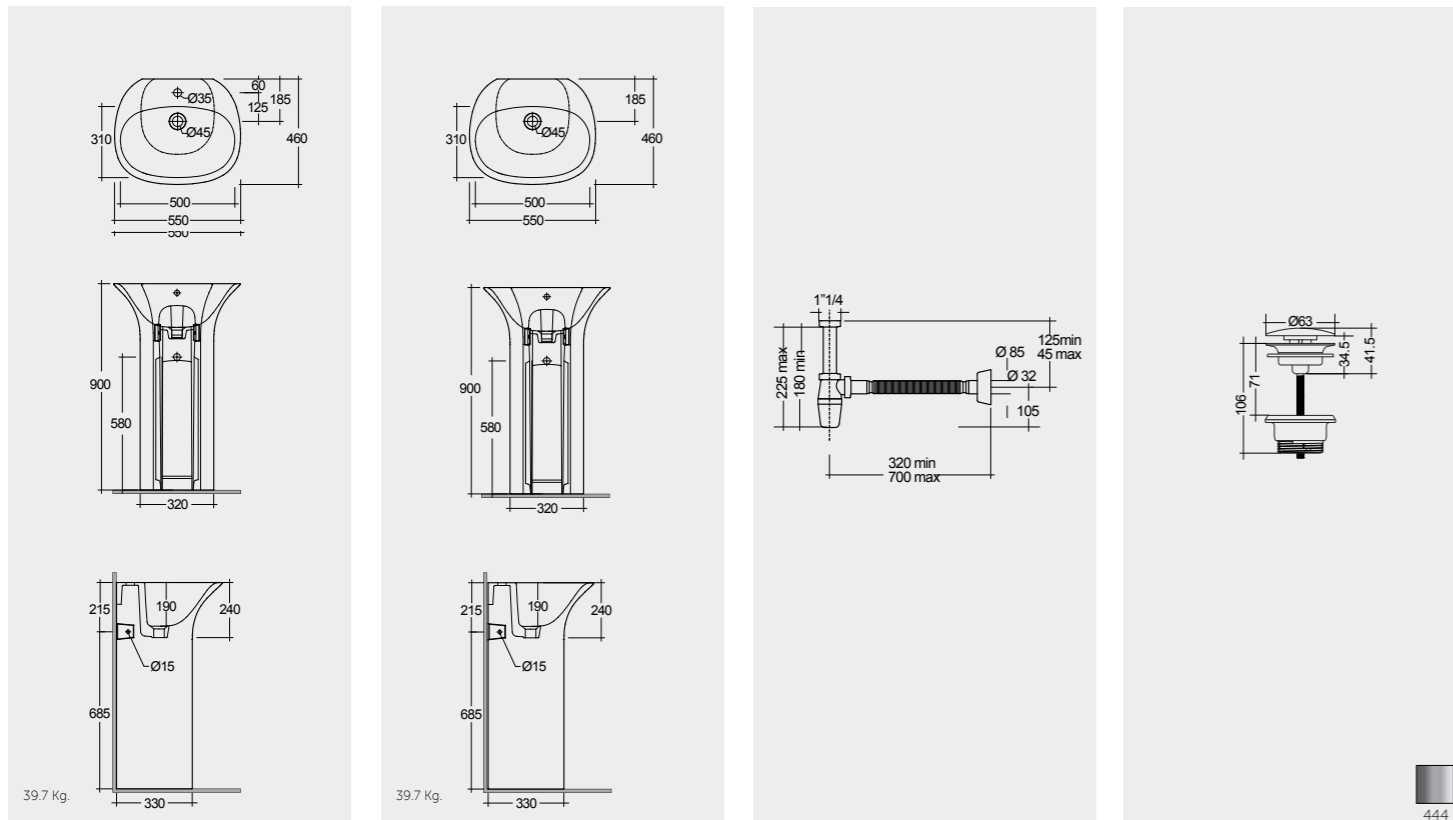

Measurements

القياسات