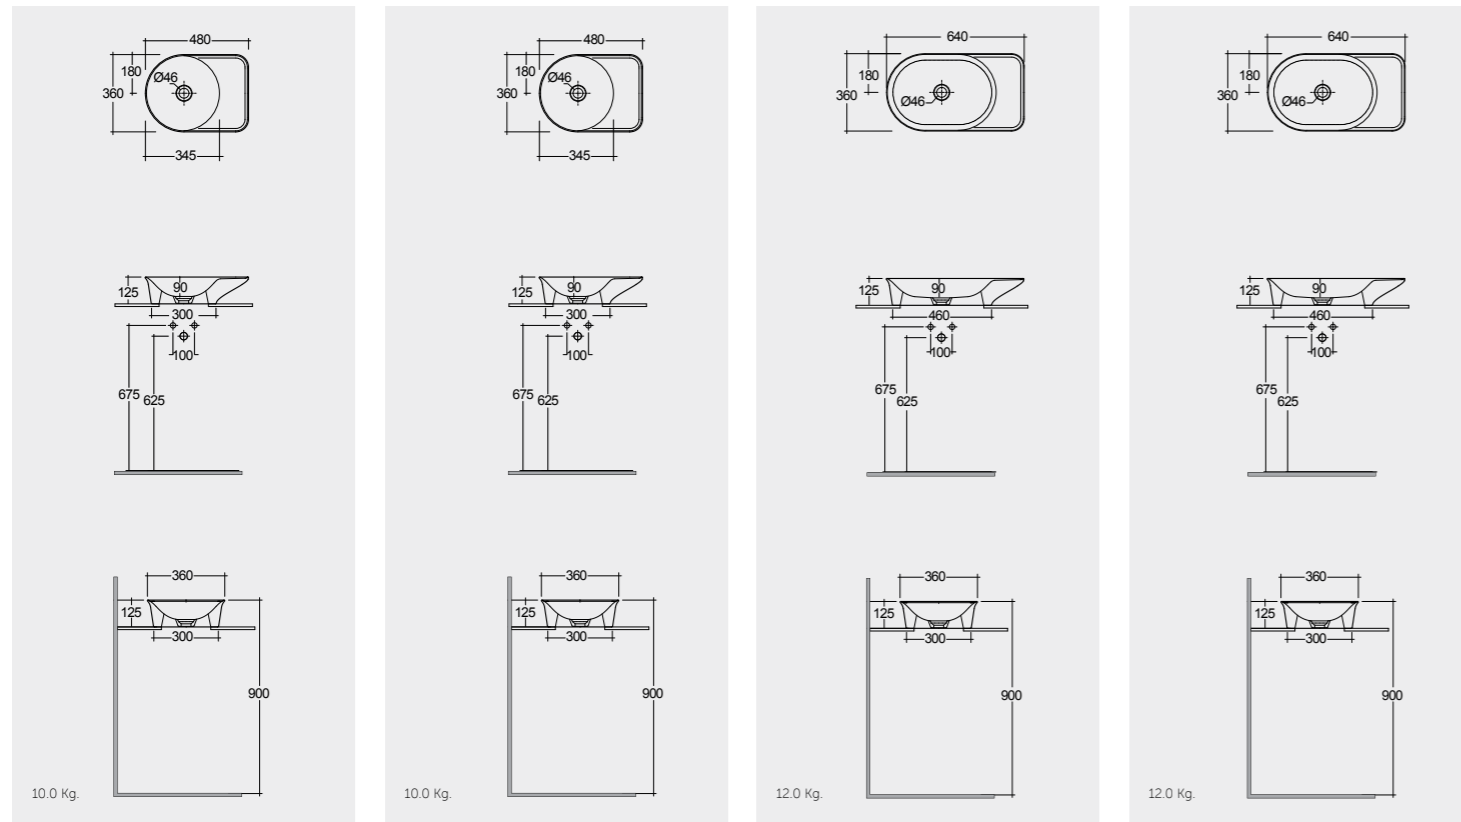

Measurements

القياسات