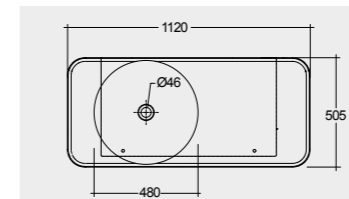

Measurements

القياسات

36.0 Kg

36.0 Kg

36.0 Kg

36.0 Kg

Notes

ملحوظة

All dimensions in mm tolerance $\pm 5\%$ for below 200mm and $\pm 3\%$ for above 200mm

جميع القياسات تكون بالمليمتر $\pm 5\%$ للقياسات التي تقل عن 200 مليمتر و $\pm 3\%$ للقياسات التي تتجاوز 200 مليمتر