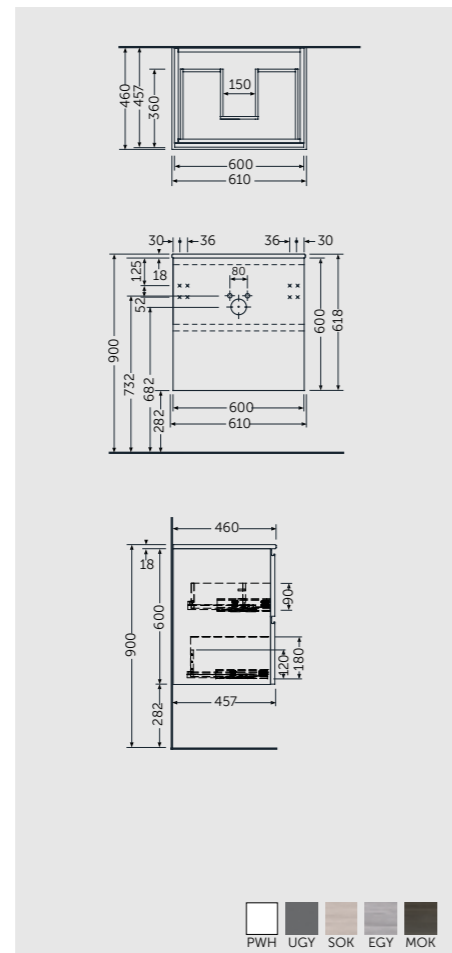

Measurements

القياسات