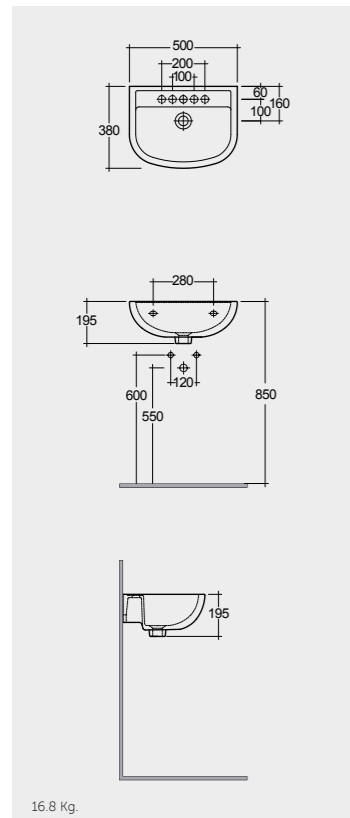

Models

النماذج

50 CM
CO0601AWHA

38 CM
CO1001AWHA

75 CM
CO25AWHA
CO10AWHA
Comfort Height 48 CM

75 CM
CO22AWHA
CO10AWHA
Back Open
Comfort Height 48 CM

Measurements

القياسات