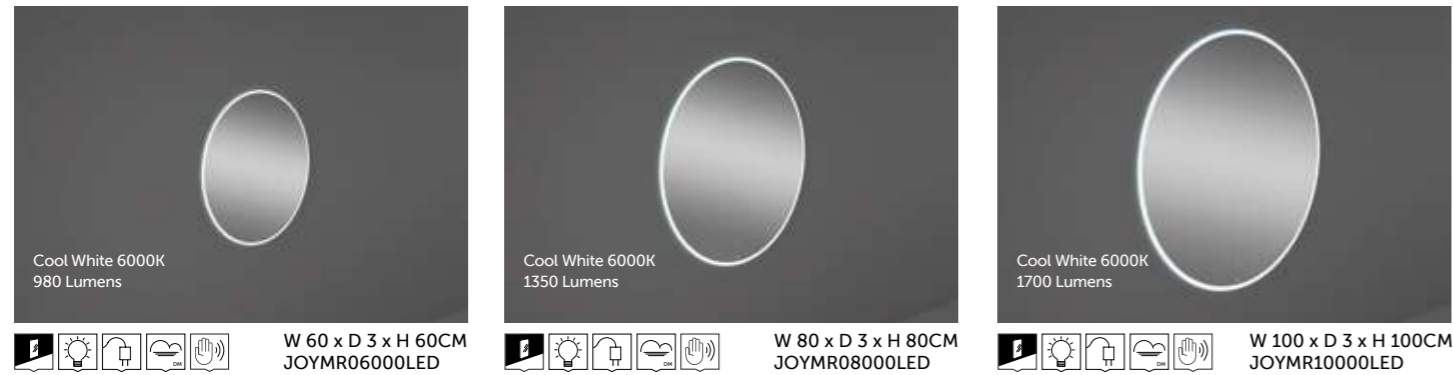

RAK-VALET WITH RAK-JOY MIRRORS

MIRRORS

POSSIBLE INSTALLATIONS

60

80

100

RIGHT

60

80

100

LEFT