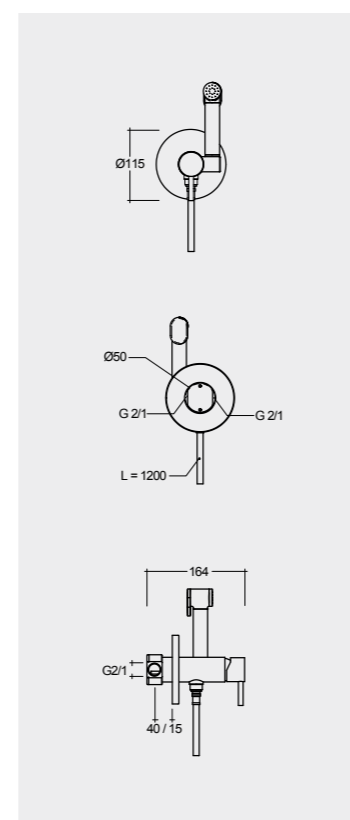

Hidden Fixations

Back Open

Back Open

Comfort Height 42 CM

Comfort Height 42 CM

Comfort Height 42 CM

Measurements

القياسات