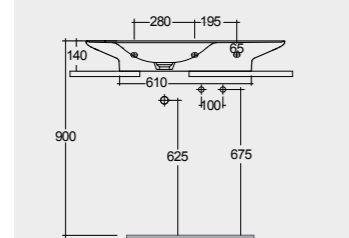

Measurements

القياسات

30.0 Kg

30.0 Kg

30.0 Kg

30.0 Kg