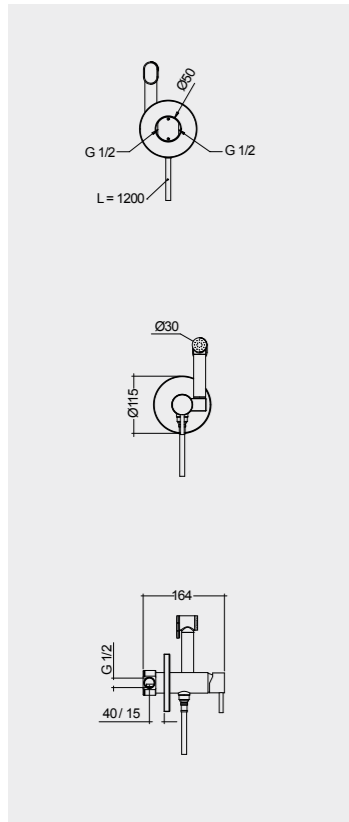

Measurements

القياسات