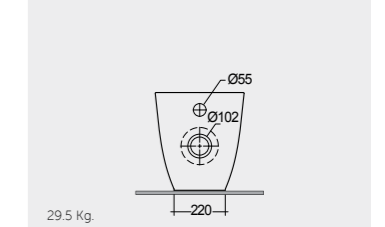

Hidden Fixations
Comfort Height 45 CM

Hidden Fixations
Comfort Height 42 CM

Hidden Fixations
Comfort Height 42 CM
Shifted Outlet (Traslato)

Measurements

القياسات

Urea RAK-Des
DESSC3900WH
Urea RAK-Des
DESSC3901WH