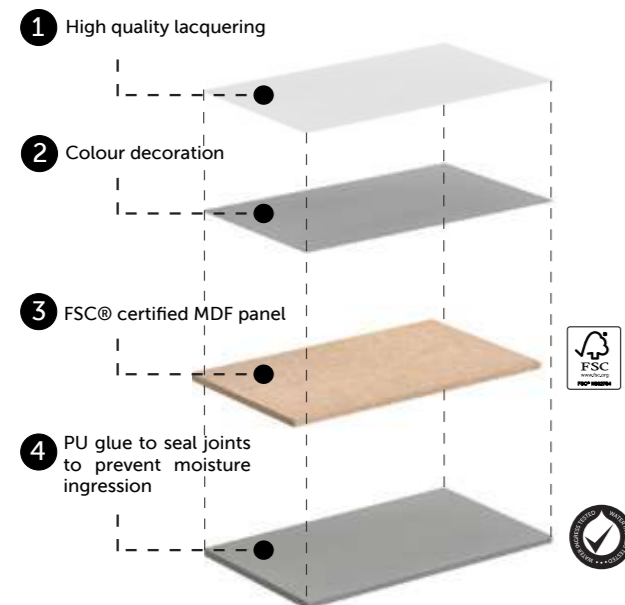

For more information: www.fsc.org

MATERIALS

المواد

LAMILAK

TECHWOOD

LAMILAK is the new gloss material that exudes consistent quality and performance. The brilliant high gloss shine gives a striking smooth surface final appearance. To protect the environment, LAMILAK is produced from PET recyclable material.