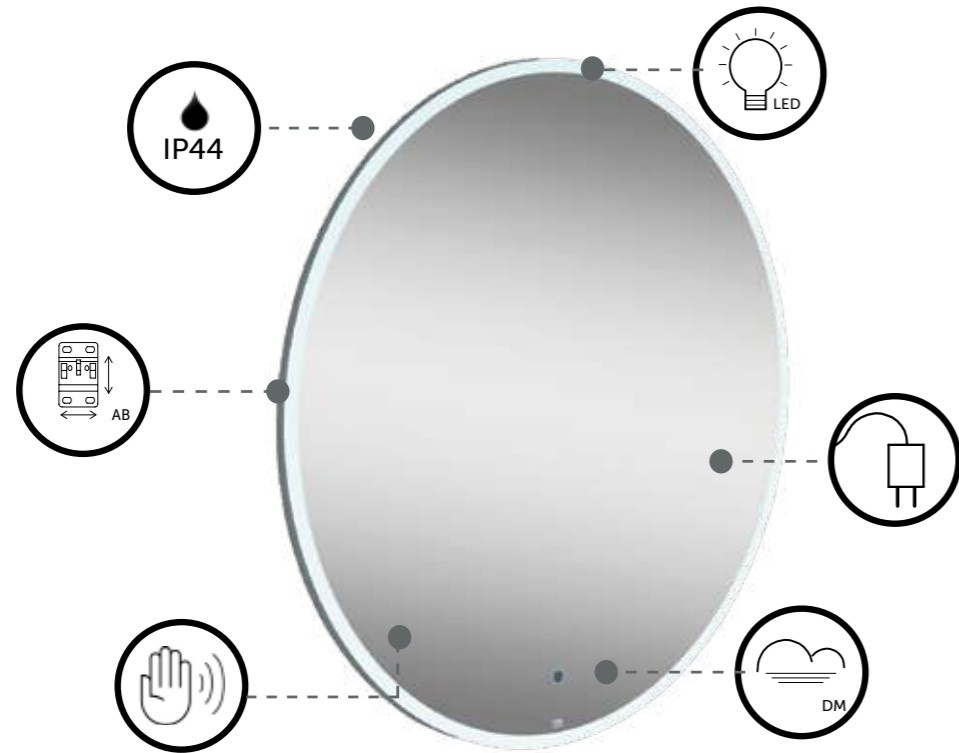

PRODUCT BENEFITS

MIRRORS

	MAINS POWERED		REVERSIBLE
	DE-MISTER		LED LIGHT
	TOUCHLESS ACTIVATION		IP44
	MOTION SENSOR		
	USB RECHARGEABLE		

	MAINS POWERED		REVERSIBLE
	DE-MISTER		LED LIGHT
	TOUCHLESS ACTIVATION		IP44
	MOTION SENSOR		
	USB RECHARGEABLE