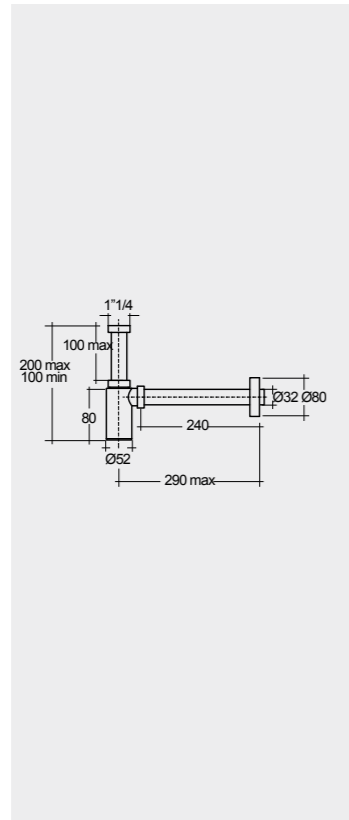

RAK-DUO / BOTTLE TRAPS FOR WASH BASINS

Models

النماذج

Inspectionable

Inspectionable

Measurements

القياسات

Notes

ملحوظة

All dimensions in mm tolerance $\pm 5\%$ for below 200mm and $\pm 3\%$ for above 200mm

جميع القياسات تكون بالمليمتر $\pm 5\%$ للقياسات التي تقل عن ٢٠٠ مليمتر و $\pm 3\%$ للقياسات التي تتجاوز ٢٠٠ مليمتر