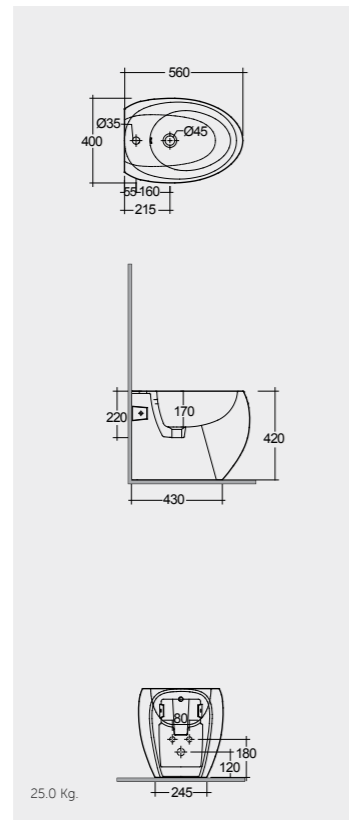

Hidden Fixations
Comfort Height 42 CM

Matt Finish
Hidden Fixations
Comfort Height 42 CM

Matt Finish
Hidden Fixations
Comfort Height 42 CM

Inspectionable

Measurements

القياسات

Models

النماذج