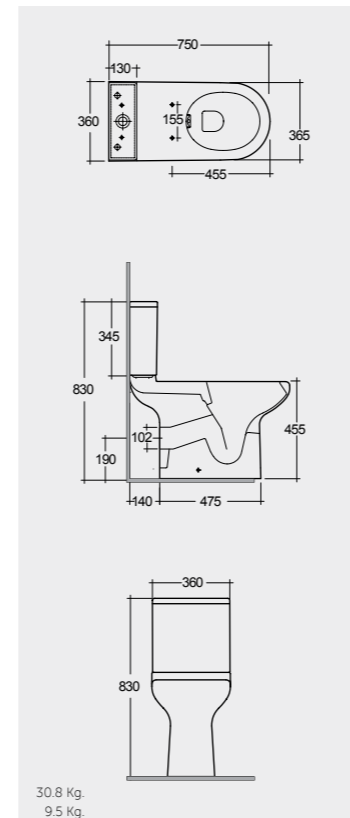

Urea care
YFG085A

Colours available

الألوان المتوفرة

Colours shown here are as close to actual sanitaryware as printing process will allow
الألوان المعروضة هنا هي أقرب ما يكون إلى الألوان الطبيعية للأدوات الصحية وذلك لاختلاف الطباعة