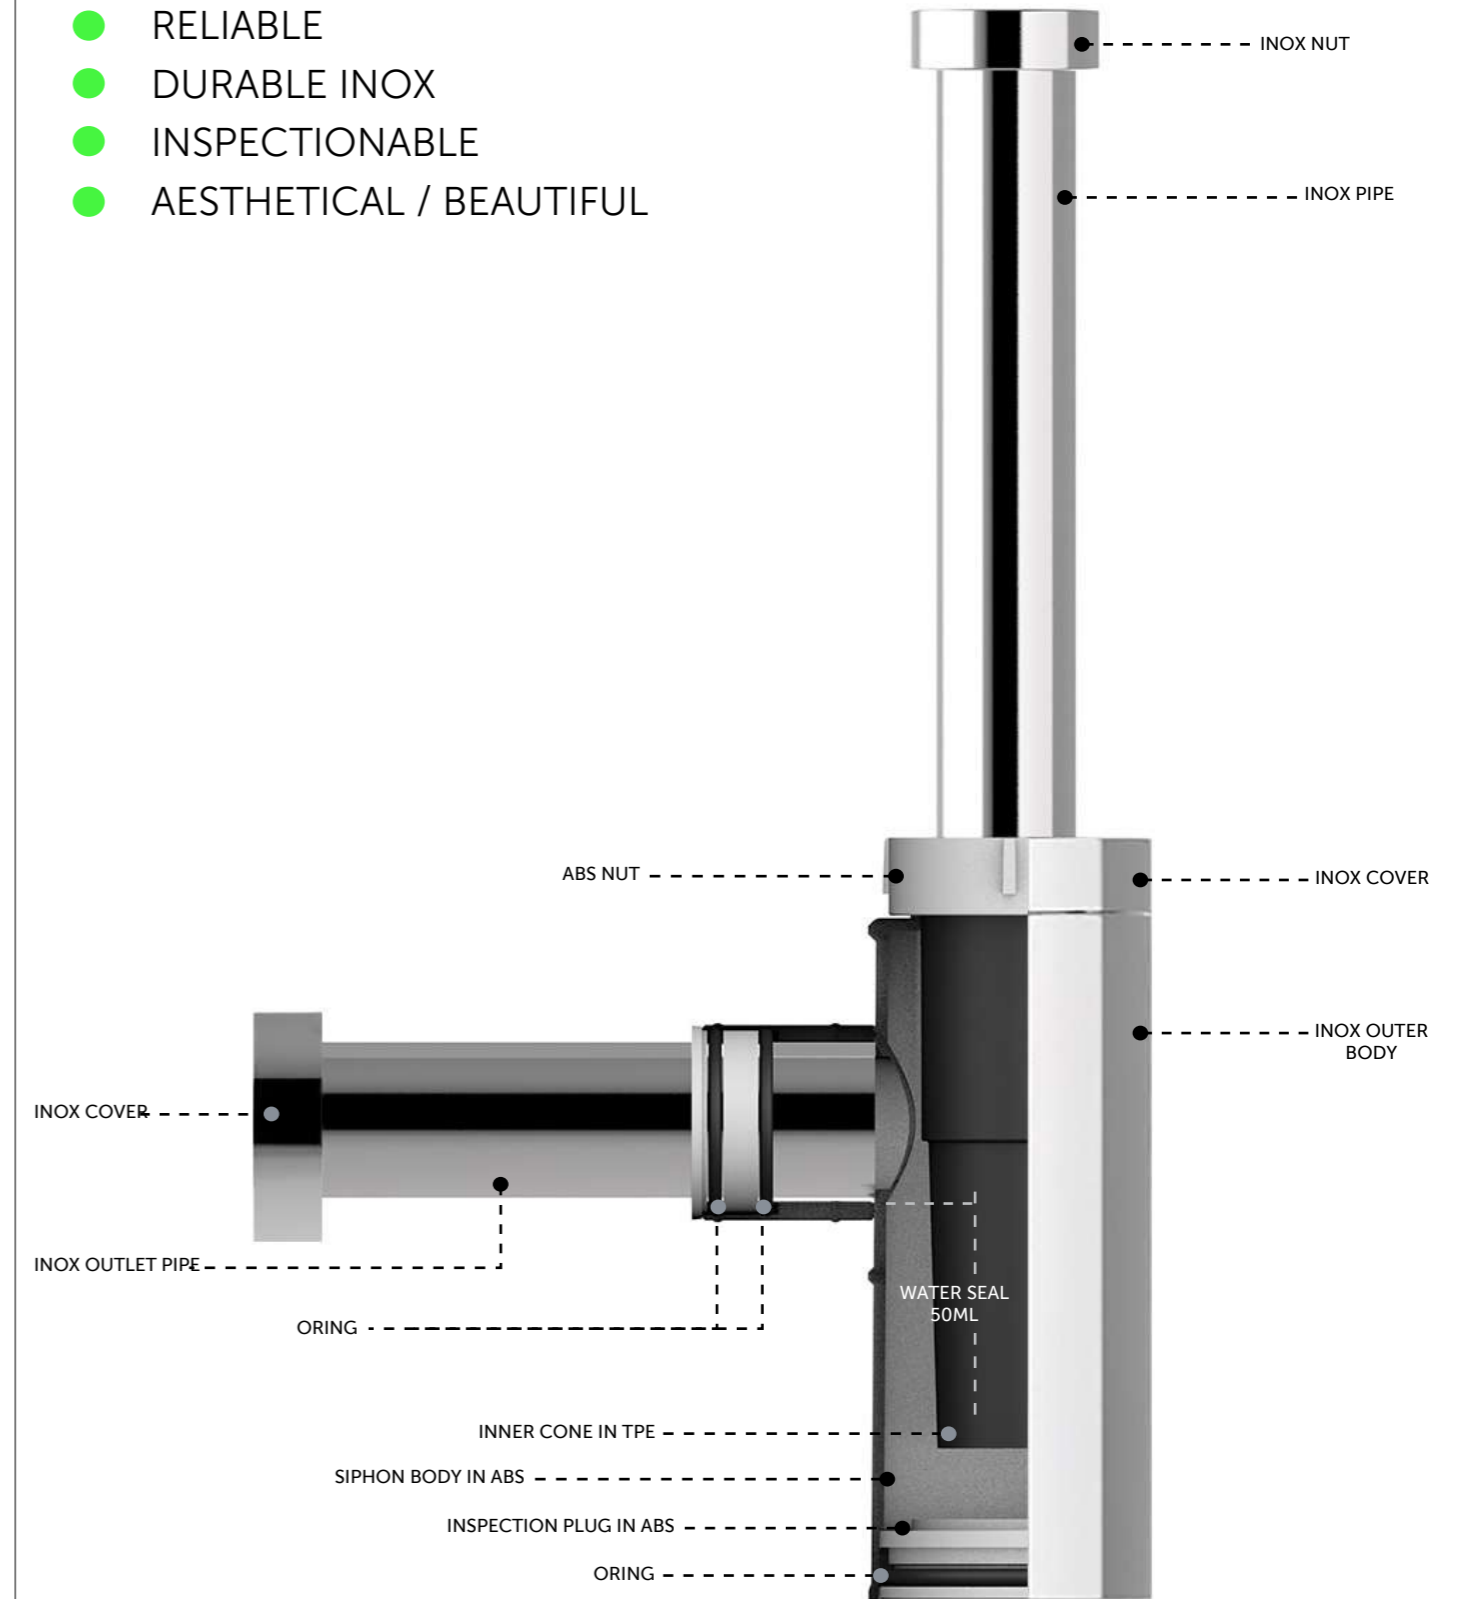

INOX VERSION BENEFITS

- RELIABLE
- DURABLE INOX
- INSPECTIONABLE
- AESTHETICAL / BEAUTIFUL