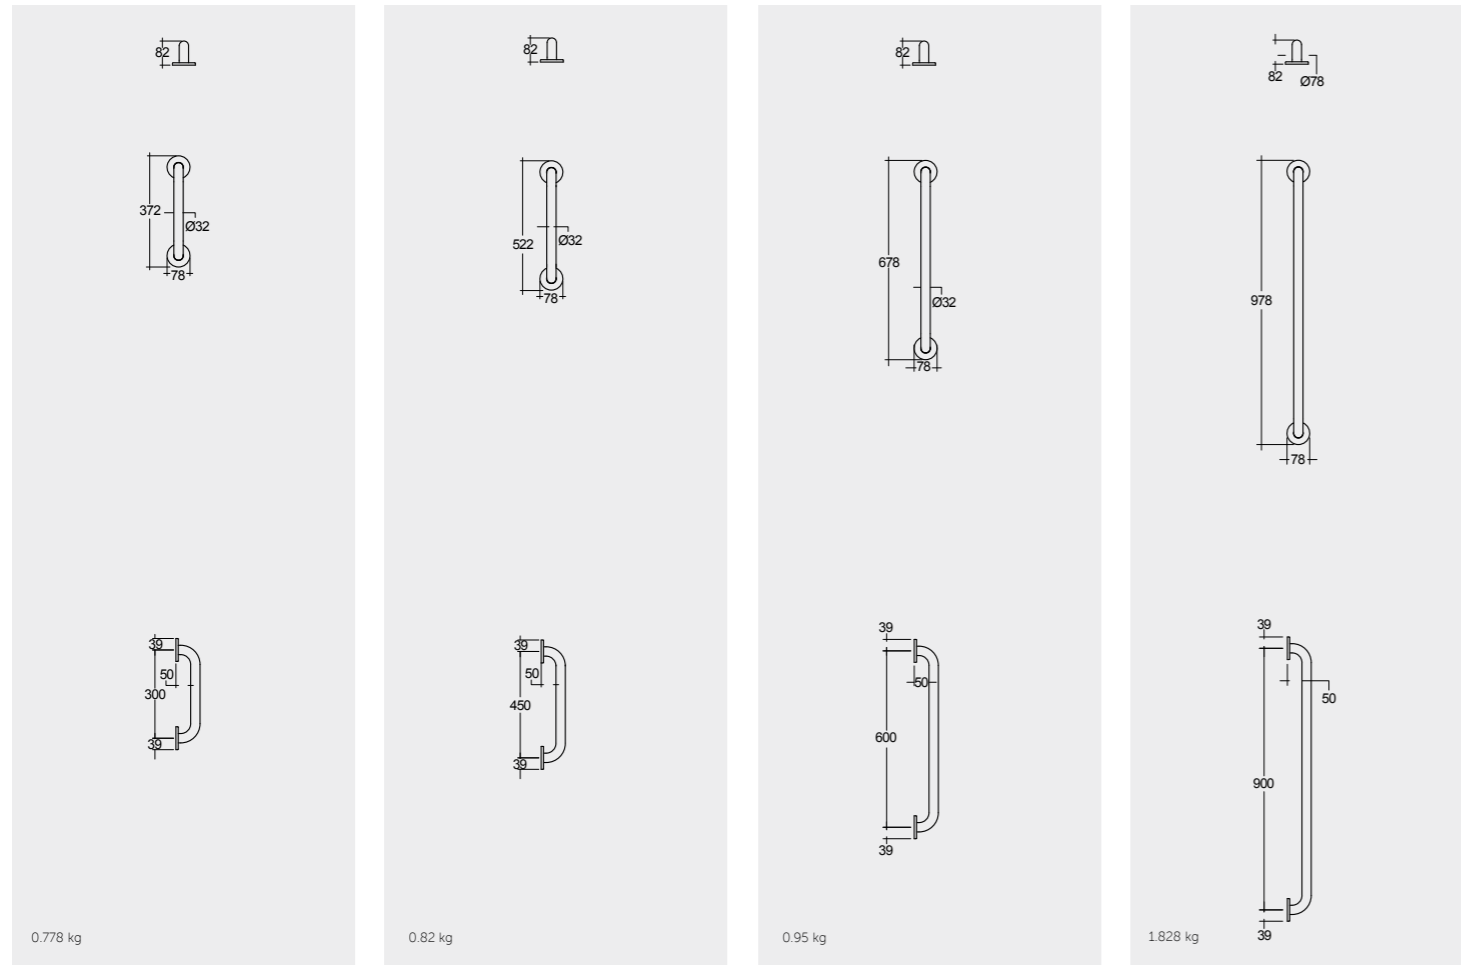

Measurements

القياسات