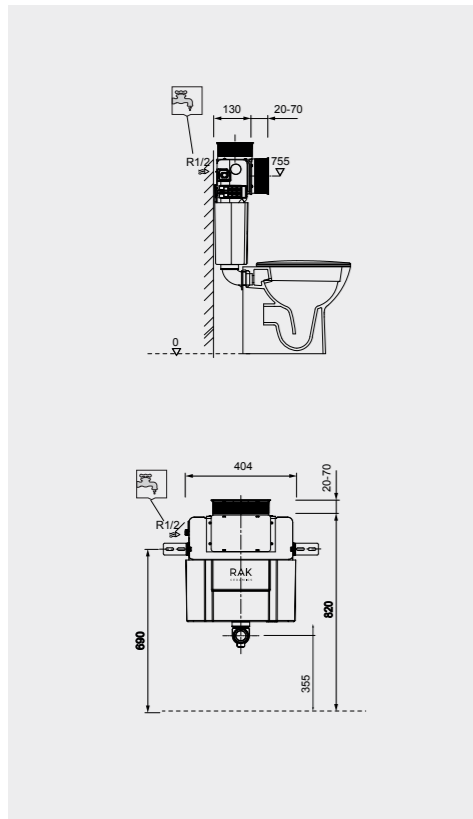

Measurements

القياسات