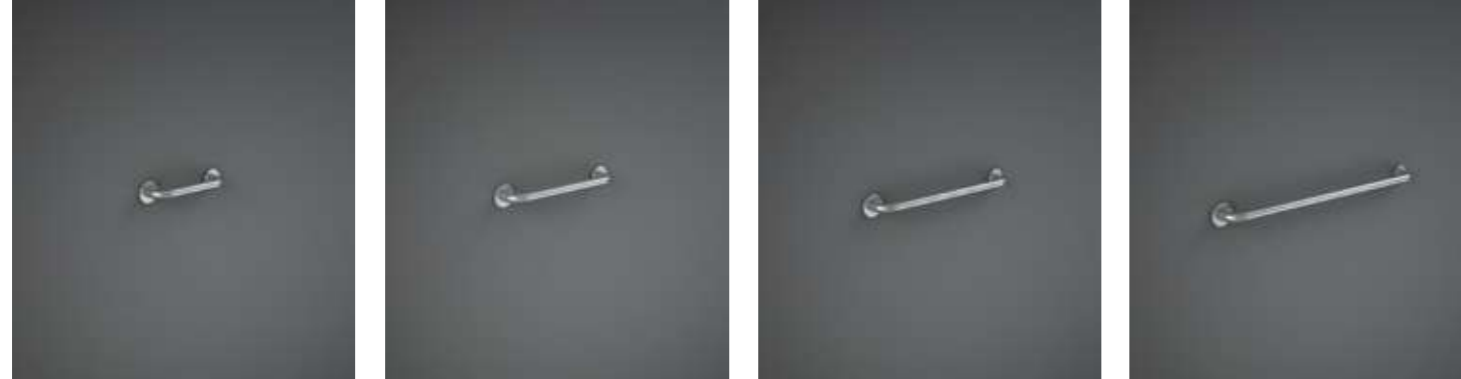

SENIOR
NEEDS

Models

النماذج

300mm (32mm DIA.)
SILGBR00300

450mm (32mm DIA.)
SILGBR00450

600mm (32mm DIA.)
SILGBR00600

900mm (32mm DIA.)
SILGBR00900

Measurements