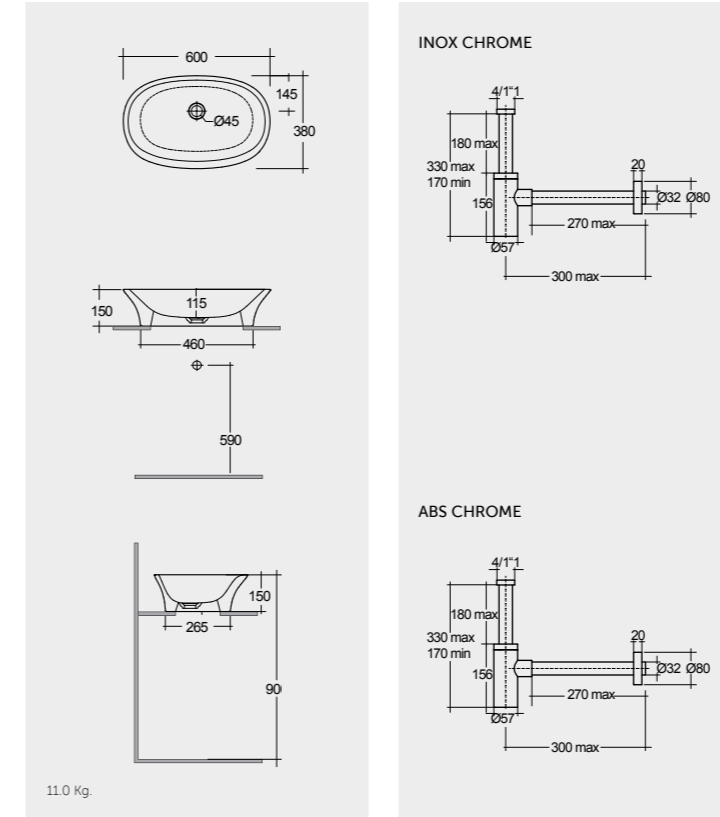

Measurements

القياسات