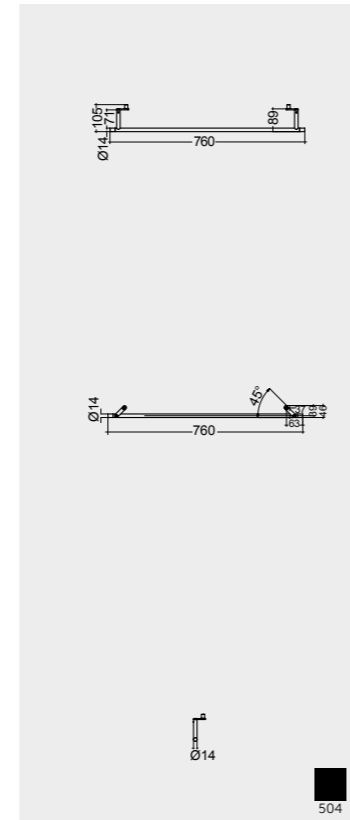

Horizontal bar included for size 92 & 112 cm

Horizontal bar included for size 92 & 112 cm

Measurements

القياسات

Notes

ملحوظة

All dimensions in mm tolerance $\pm 5\%$ for below 200mm and $\pm 3\%$ for above 200mm