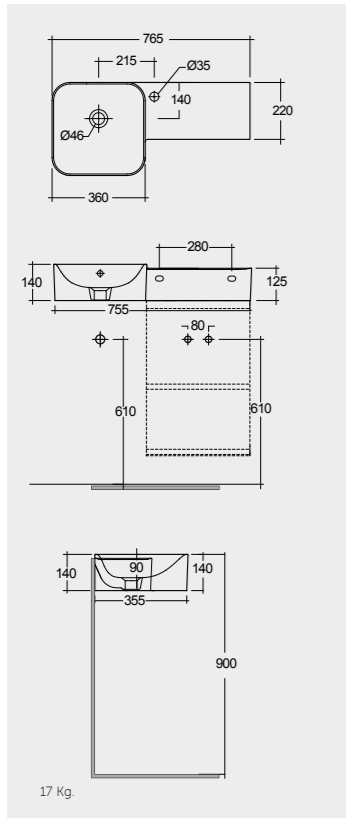

Measurements

القياسات