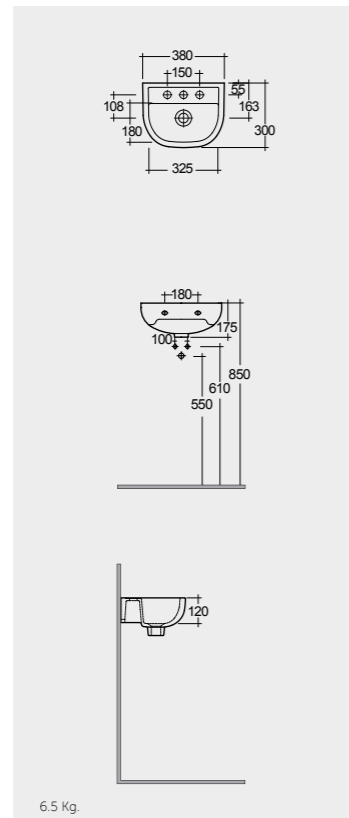

Without Over Flow Hole
بدون ثقب لتصريف الفائض