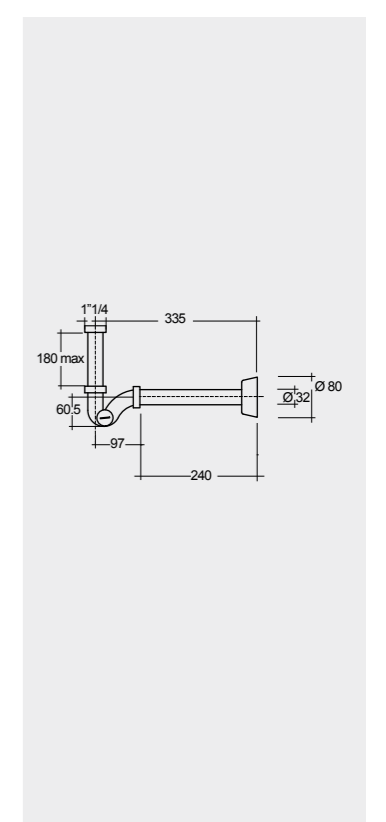

Notes

ملحوظة

All dimensions in mm tolerance $\pm 5\%$ for below 200mm and $\pm 3\%$ for above 200mm

جميع القياسات تكون بالمليمتر $\pm 5\%$ للقياسات التي تقل عن 200 مليمتر و $\pm 3\%$ للقياسات التي تتجاوز 200 مليمتر