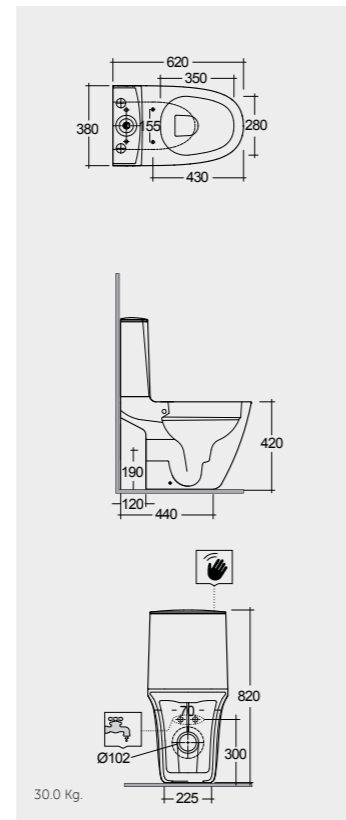

Hidden Fixations

Back Open

Back Open

Comfort Height 42 CM

Comfort Height 42 CM

Comfort Height 42 CM

Measurements

القياسات