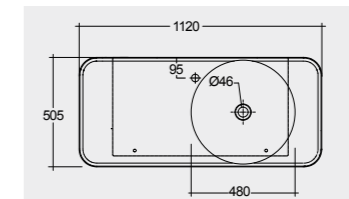

Measurements

القياسات

36.0 Kg

36.0 Kg

36.0 Kg

36.0 Kg

Notes

ملحوظة

All dimensions in mm tolerance $\pm 5\%$ for below 200mm and $\pm 3\%$ for above 200mm

جميع القياسات تكون بالمليمتر $\pm 5\%$ للقياسات التي تقل عن 200 مليمتر و $\pm 3\%$ للقياسات التي تتجاوز 200 مليمتر