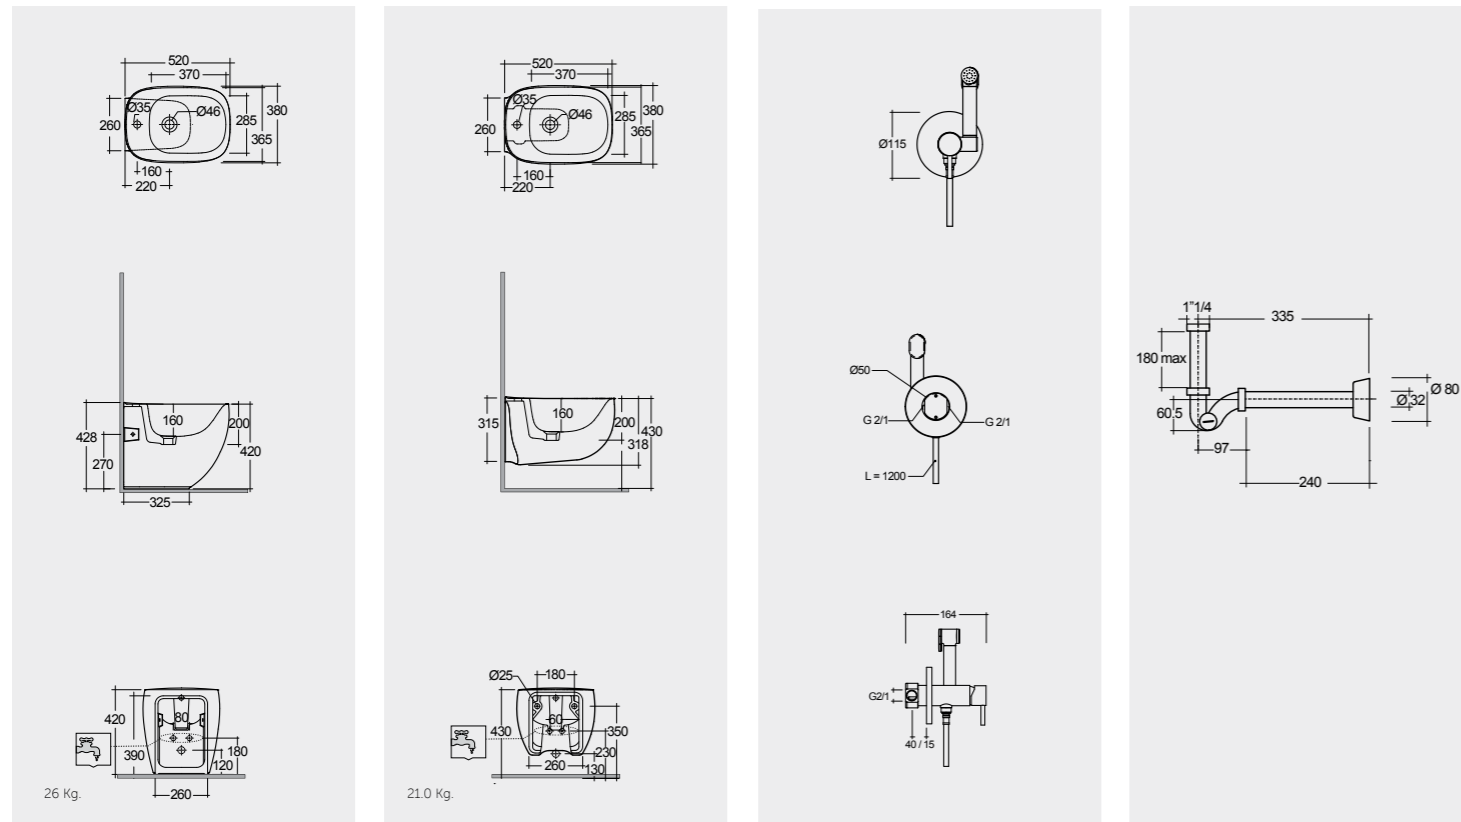

Hidden Fixations
Comfort Height 42 CM

Hidden Fixations

Inspectionable

Measurements

القياسات

Colours available

الألوان المتاحة

Colours shown here are as close to actual sanitaryware as printing process will allow
الألوان المبينة هنا قريبة إلى ألوان الأدوات الصحية الفعلية حسبما تسمح به عملية الطباعة