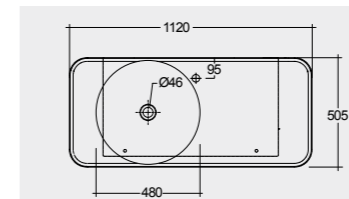

Measurements

القياسات

36.0 Kg

36.0 Kg

36.0 Kg

36.0 Kg

Notes

ملحوظة

All dimensions in mm tolerance $\pm 5\%$ for below 200mm and $\pm 3\%$ for above 200mm

جميع القياسات تكون بالمليمتر $\pm 5\%$ للقياسات التي تقل عن 200 مليمتر و $\pm 3\%$ للقياسات التي تتجاوز 200 مليمتر