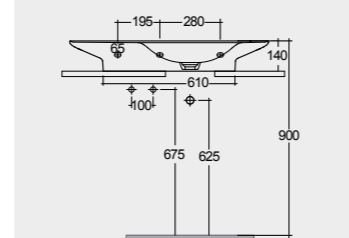

Measurements

القياسات

30.0 Kg

30.0 Kg

30.0 Kg

30.0 Kg