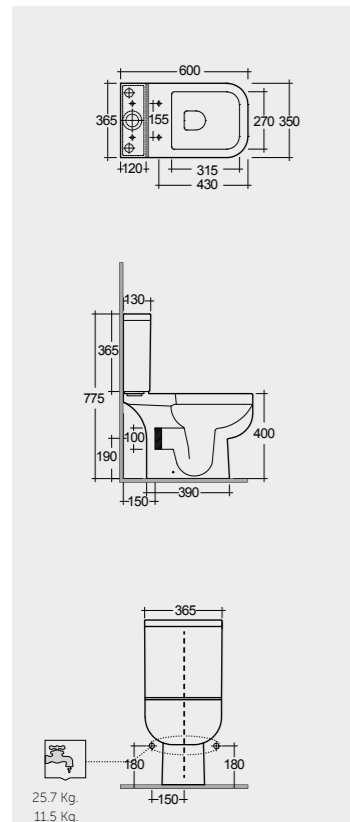

Measurements

القياسات

Urea RAK-Series 600
YFG187
Urea RAK-Series 600
YFG187B