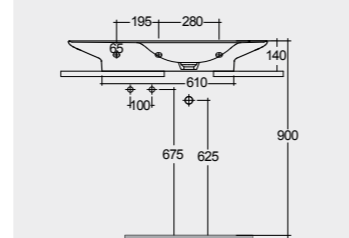

Measurements

القياسات

30.0 Kg

30.0 Kg

30.0 Kg

30.0 Kg