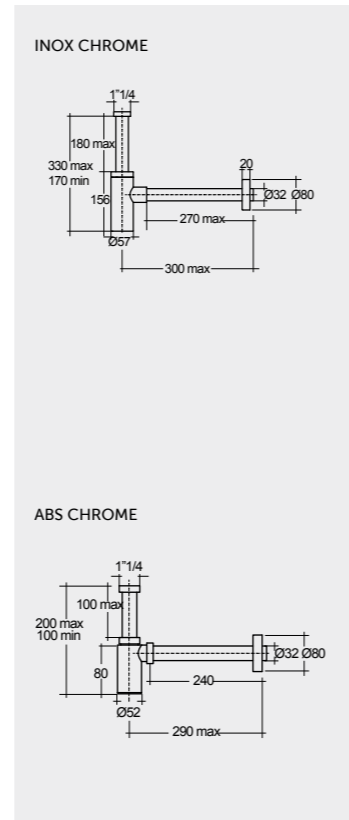

Measurements

القياسات

Colours available

Colours shown here are as close to actual sanitaryware as printing process will allow
الألوان المبينة هنا قريبة إلى ألوان الأدوات الصحية الفعلية حسبما تسمح به عملية الطباعة

الألوان المتاحة

Models

النماذج