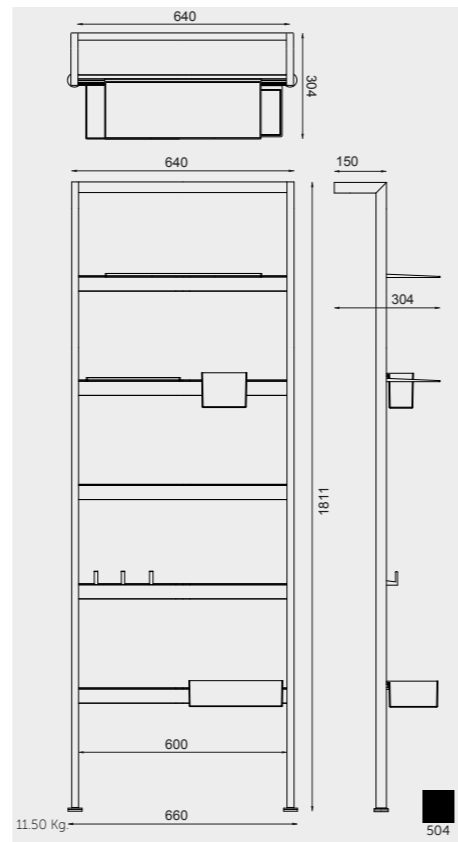

Measurements

القياسات