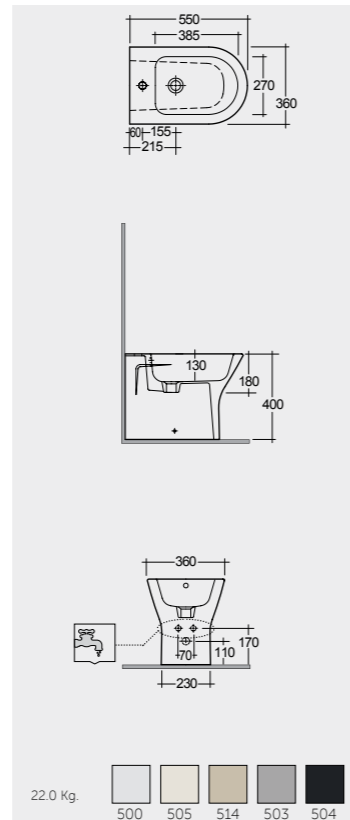

Hidden Fixations

Hidden Fixations

Measurements

القياسات

Urea RAK-Feeling
RST3901514