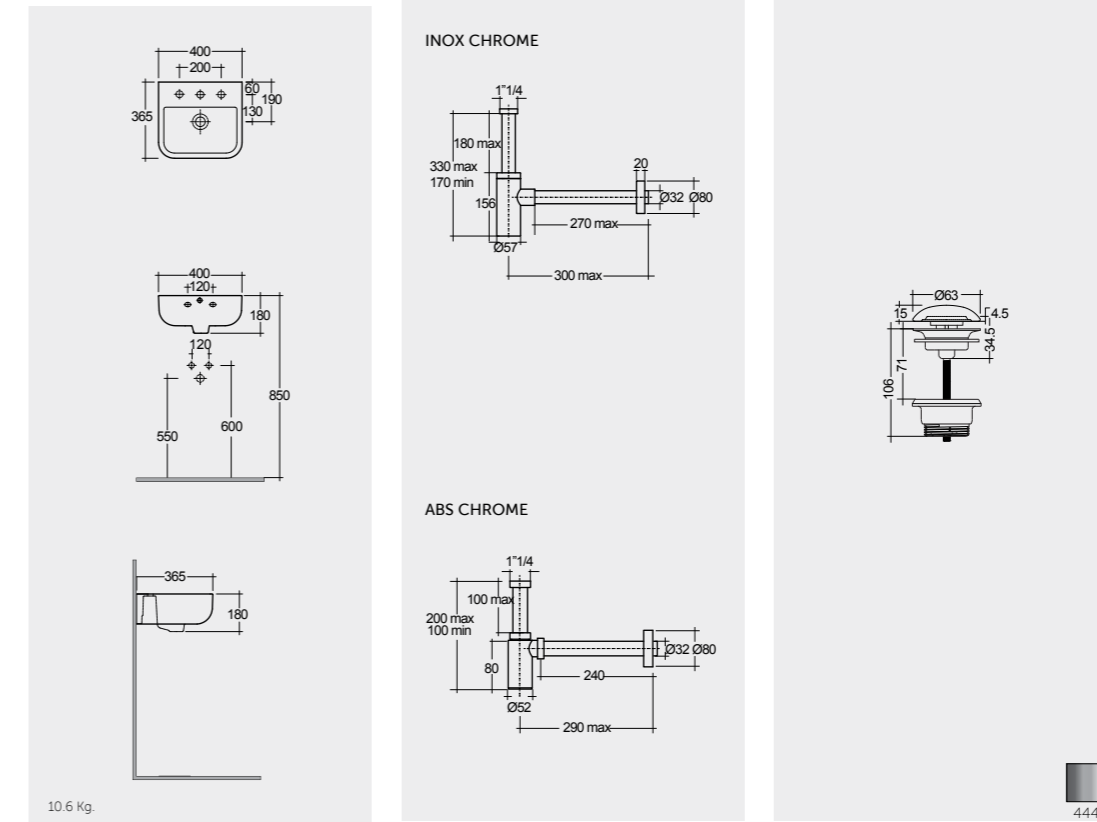

Measurements

القياسات

Notes

ملحوظة

All dimensions in mm tolerance $\pm 5\%$ for below 200mm and $\pm 3\%$ for above 200mm

جميع القياسات تكون بالمليمتر $\pm 5\%$ للقياسات التي تقل عن ٢٠٠ مليمتر و $\pm 3\%$ للقياسات التي تتجاوز ٢٠٠ مليمتر