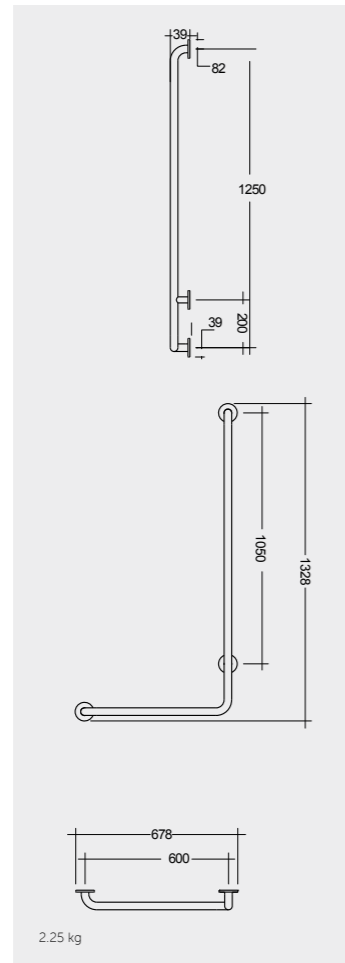

Notes

ملحوظة

All dimensions in mm tolerance $\pm 5\%$ for below 200mm and $\pm 3\%$ for above 200mm

جميع القياسات تكون بالمليمتر $\pm 5\%$ للقياسات التي تقل عن 200مليمتر و $\pm 3\%$ للقياسات التي تتجاوز 200مليمتر

ROUGH POLISHING
FOR BETTER GRIP

SENIOR
NEEDS