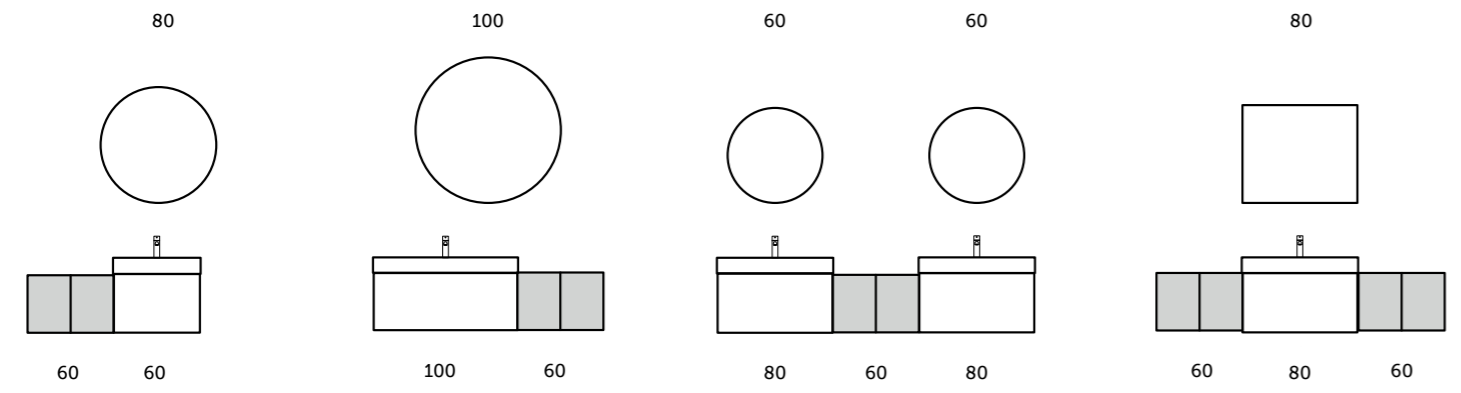

WITH RAK-DES WASHBASINS

LEFT   RIGHT   MIDDLE   BOTH ENDS