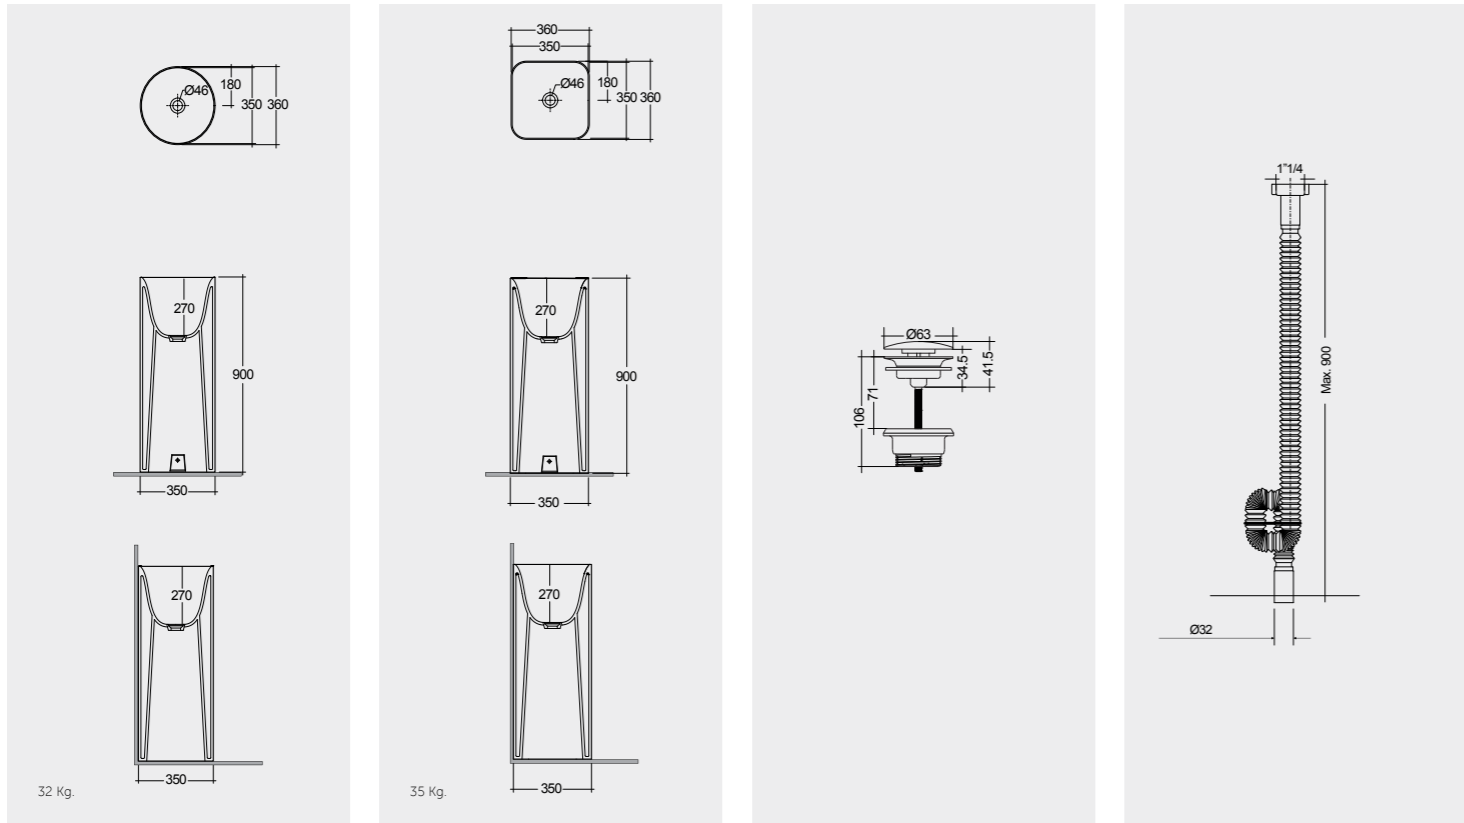

Measurements

القياسات

Notes

ملحوظة

All dimensions in mm tolerance $\pm 5\%$ for below 200mm and $\pm 3\%$ for above 200mm

جميع القياسات تكون بالمليمتر $\pm 5\%$ للقياسات التي تقل عن 200 مليمتر و $\pm 3\%$ للقياسات التي تتجاوز 200 مليمتر