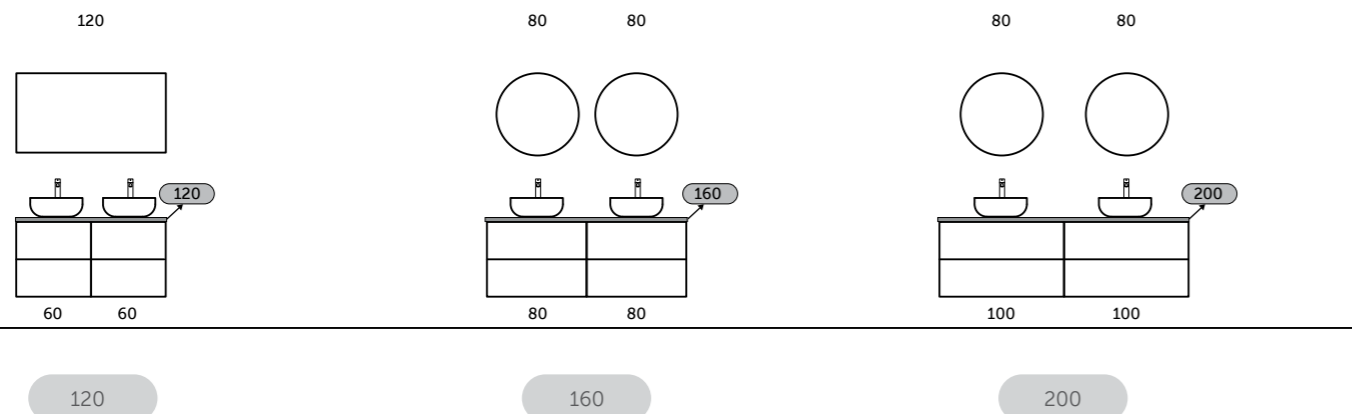

RAK-PLANO WITH RAK-JOY

RAK-PLANO & COUNTERTOP WB