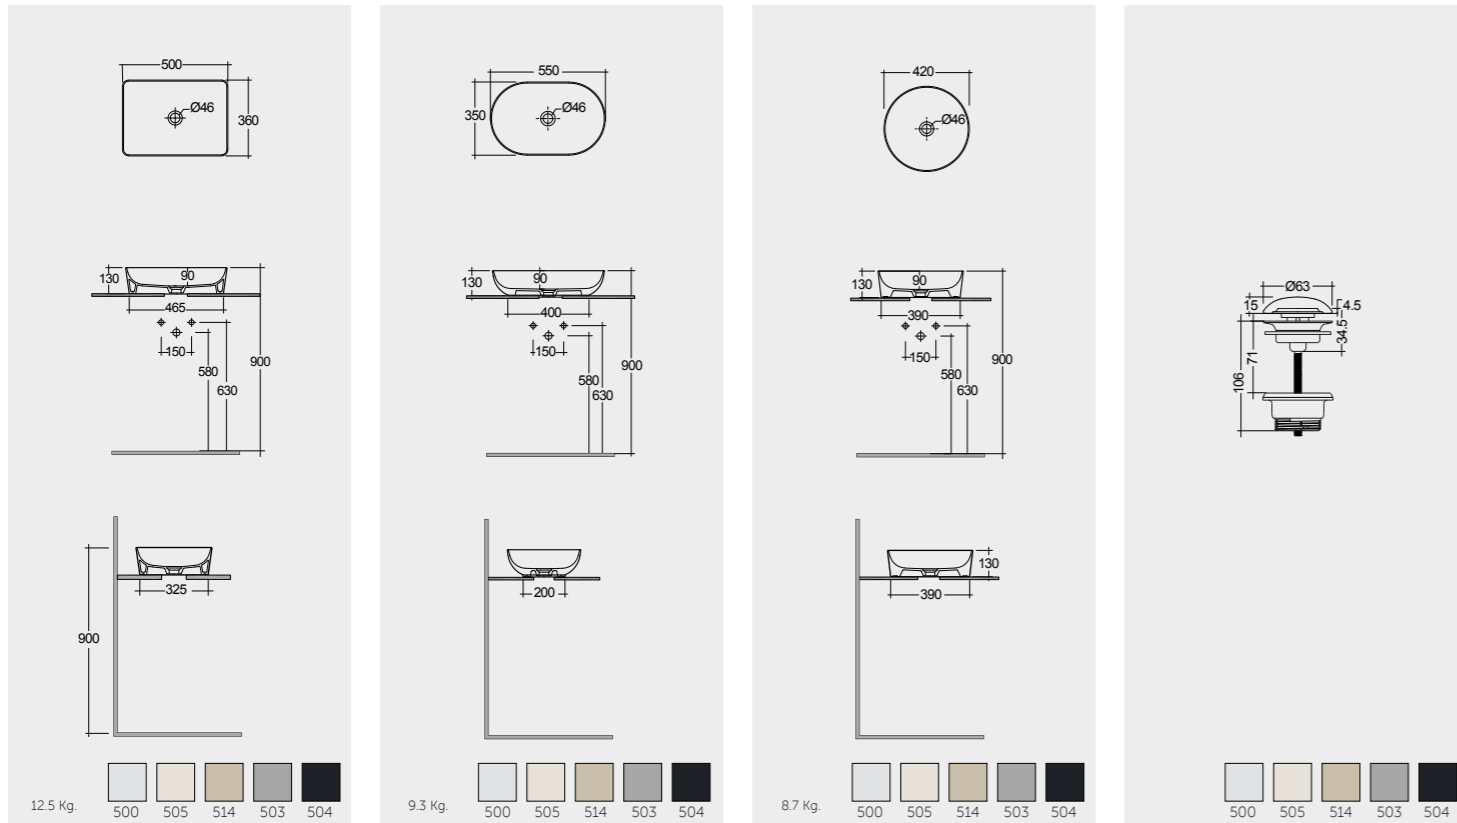

42 CM
FEECT4200514A

Round

Ceramic Click-Clack Pop-Up Waste
DUO000514A

Ceramic Free-Flow Waste
DUO002514A

Measurements

القياسات

Notes

ملحوظة