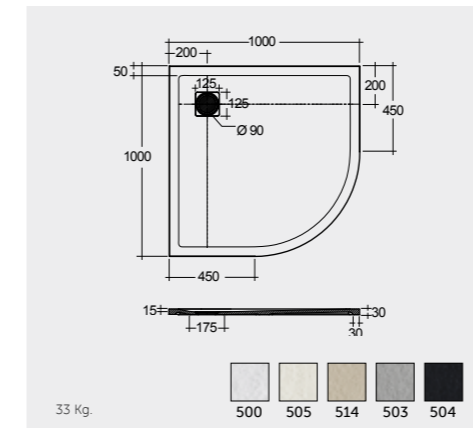

QUADRANT

الربعية

100 X 100 CM
RFQU100100S500

90 X 90 CM
RFQU009090S500

80 X 80 CM
RFQU008080S500

SHOWER DRAIN DEPTH OF WATER SEAL 30MM

RFXXGW00001

SHOWER DRAIN MEMBRANE WATER SEAL