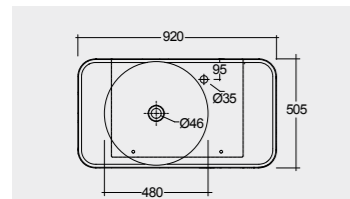

Measurements

القياسات

30.0 Kg

30.0 Kg

30.0 Kg

30.0 Kg