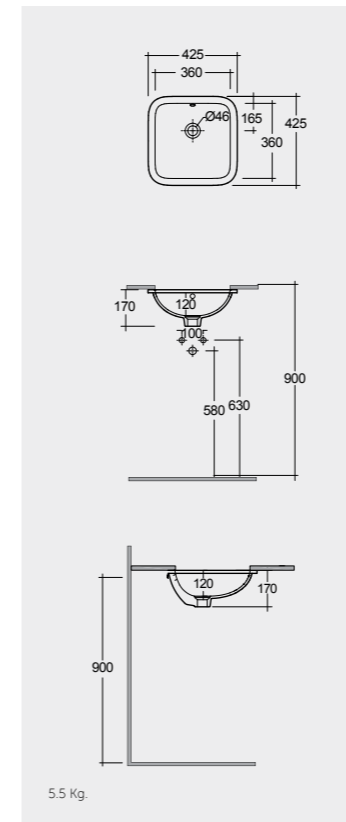

With Overflow

Measurements

القياسات