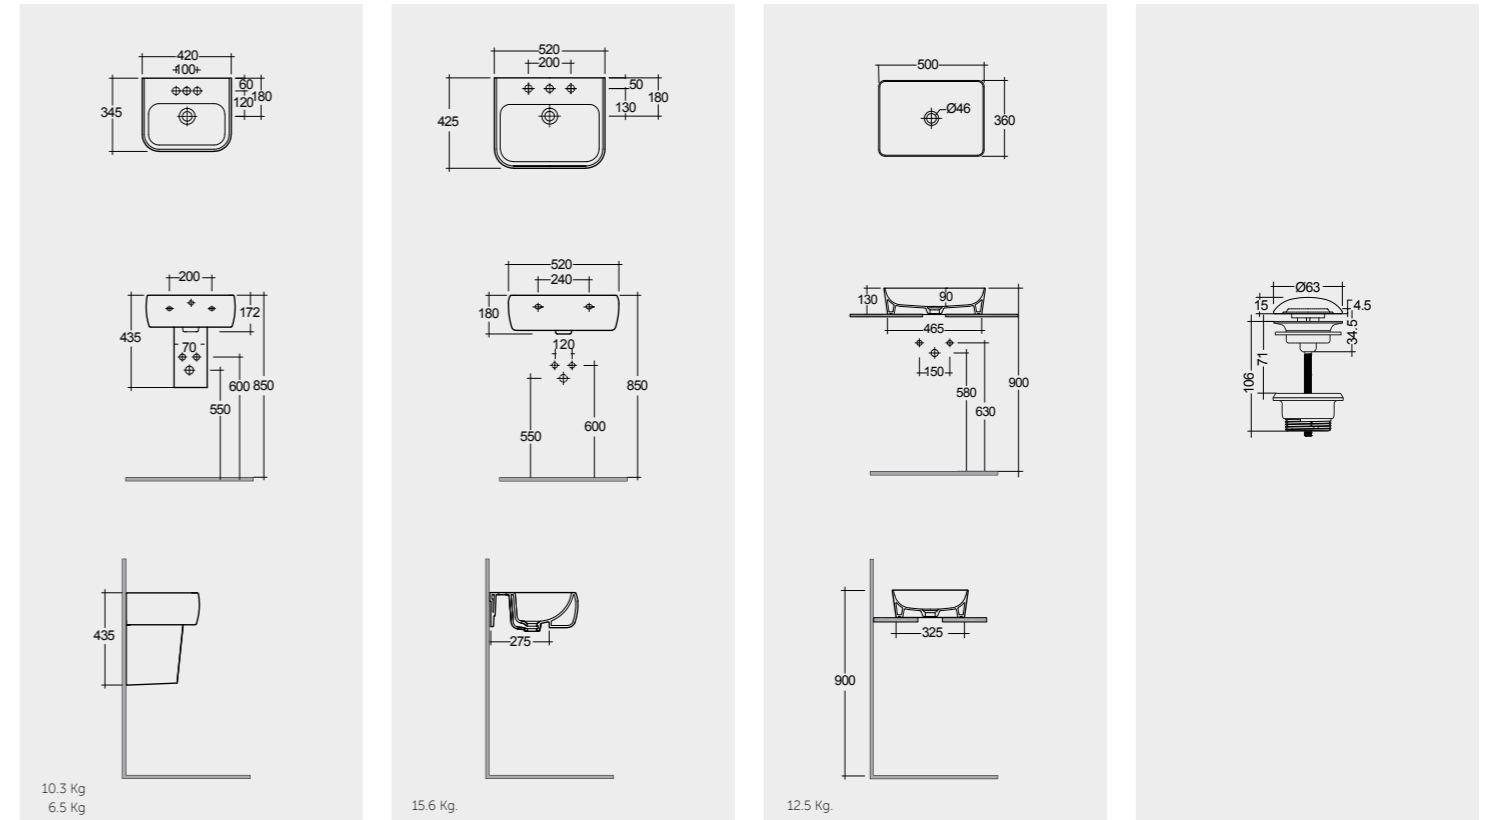

Measurements

القياسات

Notes

ملحوظة

All dimensions in mm tolerance $\pm 5\%$ for below 200mm and $\pm 3\%$ for above 200mm

جميع القياسات تكون بالمليمتر $\pm 5\%$ للقياسات التي تقل عن 200 مليمتر و $\pm 3\%$ للقياسات التي تتجاوز 200 مليمتر