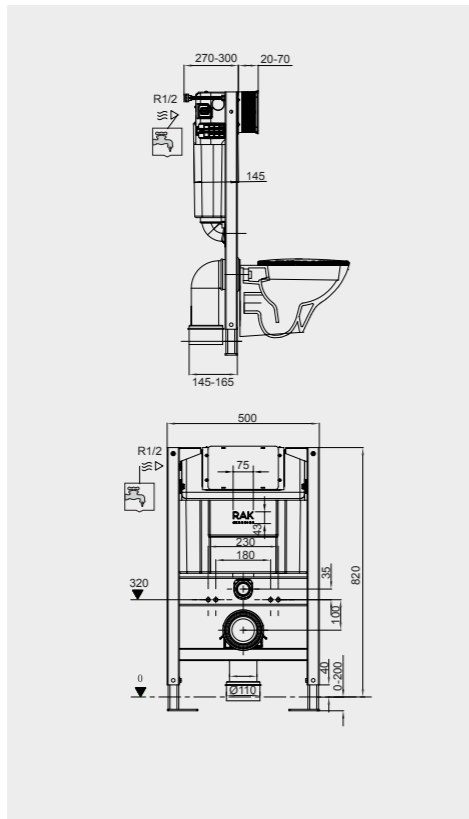

Measurements

القياسات