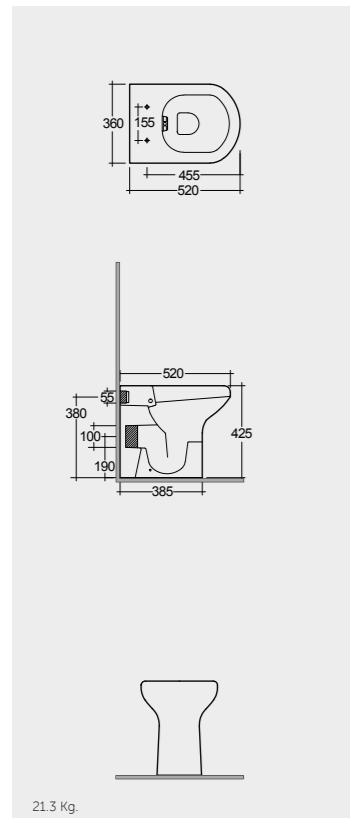

21.3 Kg.

Urea care
YFG085A