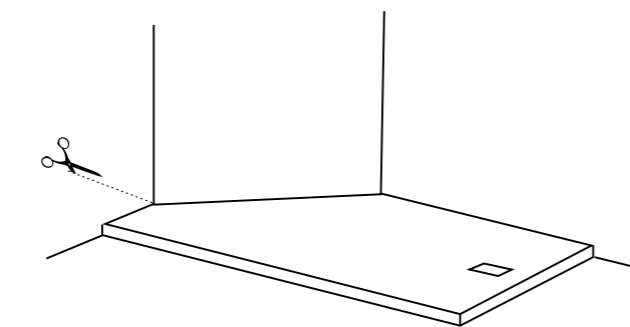

Product range

BATHTUB REPLACEMENT

RECTANGULAR

QUADRANT

Customization

Some examples of customization

WHITE (500)

GREIGE (505)