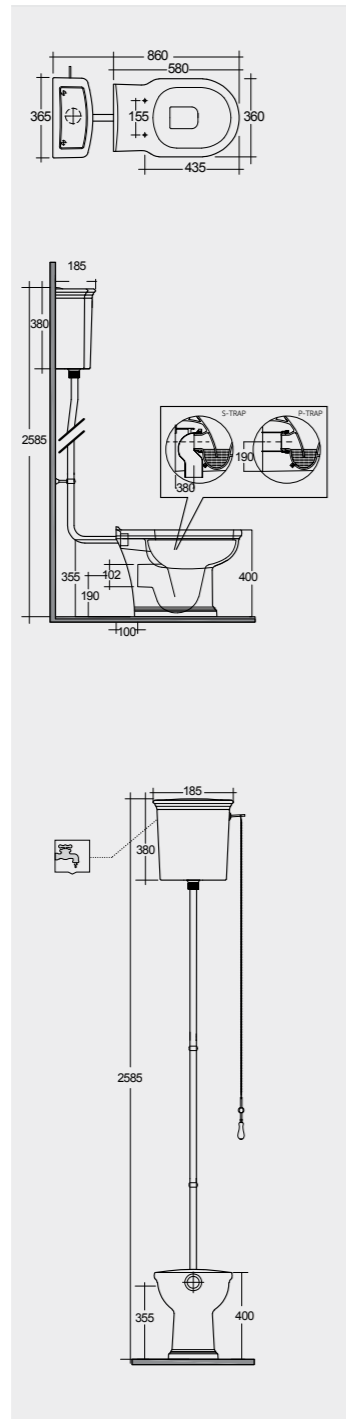

Models

النماذج

58 CM
WT21AWHA
CISTERN : WT23AWHA
FITTINGS : FTWTLOCIST

With Front Lever