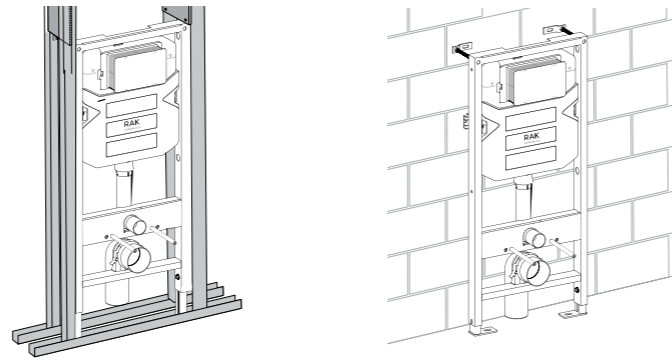

DRYWALL INSTALLATION