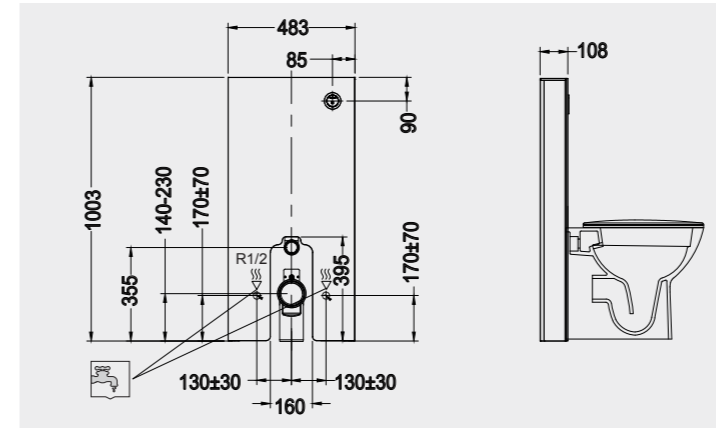

Suitable (BTW) Models for Floor Standing Cabinet Cistern :

RAK-Caroline - P trap
RAK-Compact - P trap
RAK-Florence - P trap
RAK-Karla - P trap
RAK-Metropolitan Deluxe - P trap
RAK-Moon - P trap
RAK-Morning - P trap
RAK-Opulence - P trap
RAK-One - P trap

RAK-Orient - P trap
RAK-Orient - P trap
RAK-Resort - P trap
RAK-Series 600 - P trap
RAK-Summit - P trap
RAK-Venice - P trap
RAK-Venice - P trap

أشكال ملائمة من حمامات مستندة إلى الجدار للخزانات الأرضية:

راك-أورينت بمحبس غلق مزدوج (بي)
راك-أورينت بمحبس غلق مزدوج (بي)
راك-ريزورت بمحبس غلق مزدوج (بي)
راك-سيرييز ٦٠٠ بمحبس غلق مزدوج (بي)
راك-ساميت بمحبس غلق مزدوج (بي)
راك-فينيس بمحبس غلق مزدوج (بي)
راك-فينيس بمحبس غلق مزدوج (بي)

راك-كارولين بمحبس غلق مزدوج (بي)
راك-كومباكت بمحبس غلق مزدوج (بي)
راك-فلورنس بمحبس غلق مزدوج (بي)
راك-كارلا بمحبس غلق مزدوج (بي)
راك-متروبوليتن فاخر بمحبس غلق مزدوج (بي)
راك-مون بمحبس غلق مزدوج (بي)
راك-مورنينغ بمحبس غلق مزدوج (بي)
راك-أوبيلنس بمحبس غلق مزدوج (بي)
راك-وان بمحبس غلق مزدوج (بي)