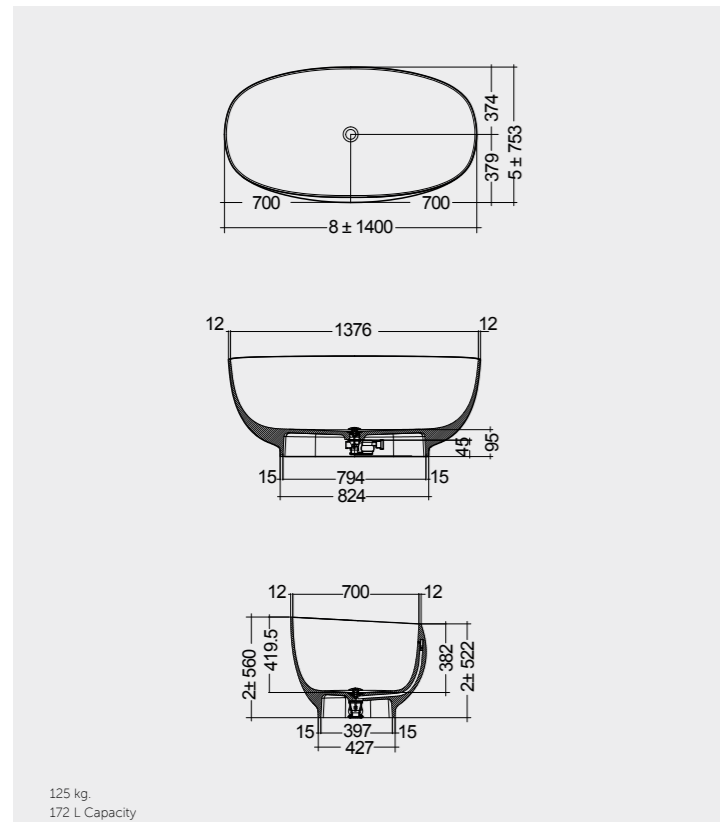

Measurements

القياسات