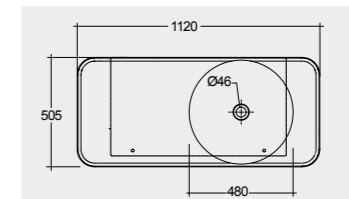

Measurements

القياسات

36.0 Kg

36.0 Kg

36.0 Kg

36.0 Kg

Notes

ملحوظة

All dimensions in mm tolerance $\pm 5\%$ for below 200mm and $\pm 3\%$ for above 200mm

جميع القياسات تكون بالمليمتر $\pm 5\%$ للقياسات التي تقل عن 200 مليمتر و $\pm 3\%$ للقياسات التي تتجاوز 200 مليمتر