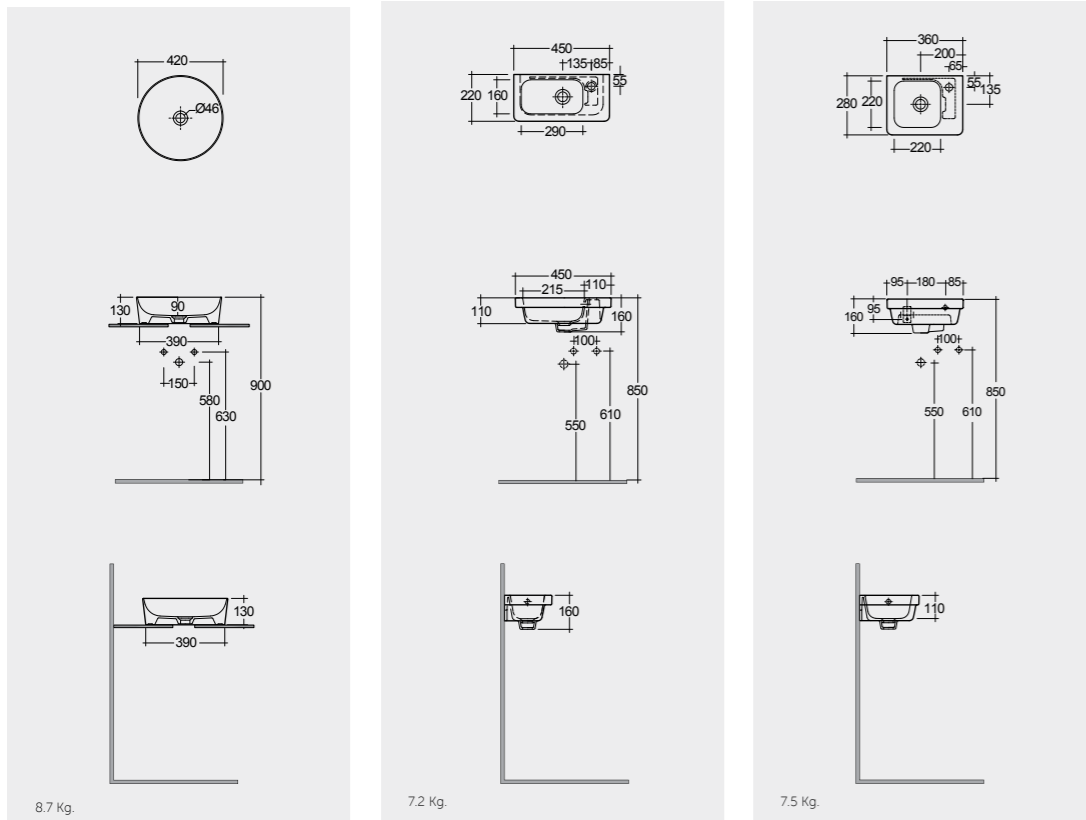

Models

النماذج

42 CM
FEECT4200AWHA
Round

45 CM
RST0701AWHA

36 CM
RST1001AWHA

Measurements

القياسات

Colours available