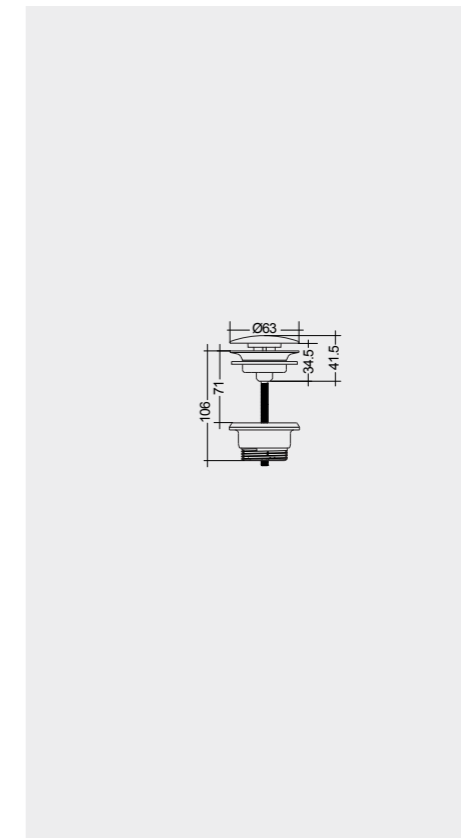

Measurements

القياسات