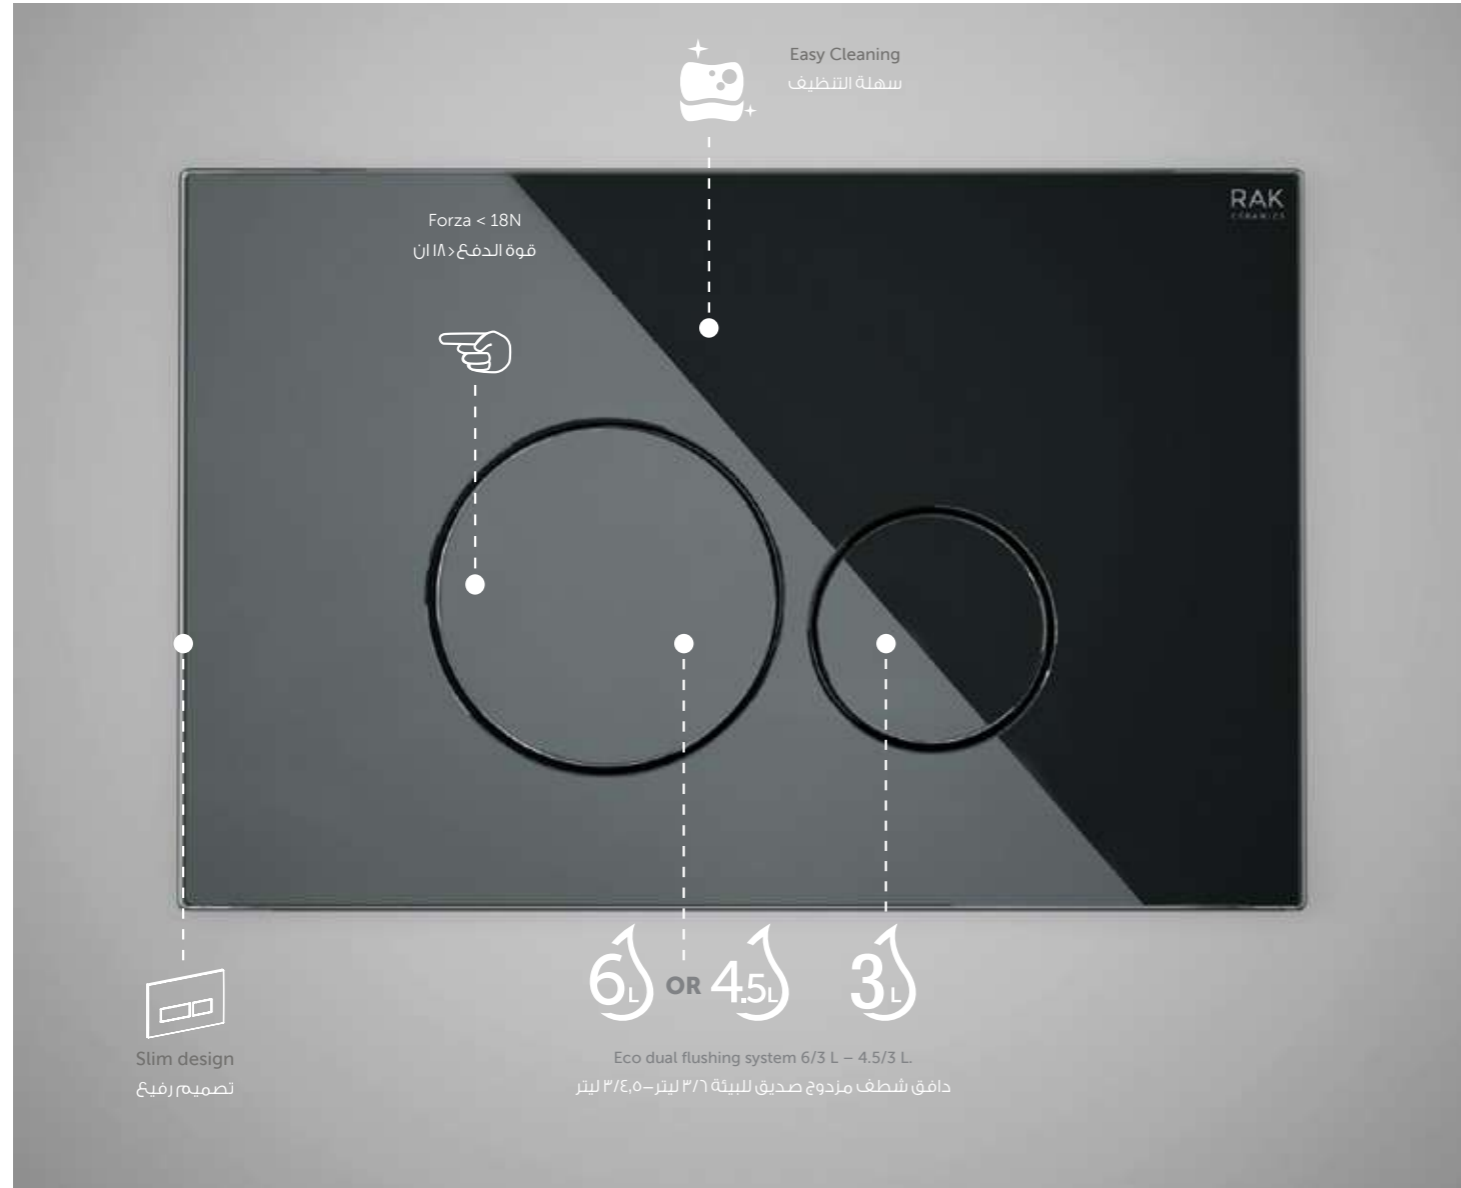

FS04RAKCPM8C
ABS Matt chrome-Chrome -Matt chrome

FS04RAKWHRO8C
ABS White-Chrome-White

FS04RAKWHRE8C
ABS White-Chrome-White

RAK-Ecofix not only offers limitless installation possibilities, but a flat designed range of push plates in 3 elegant finishes and 2 different designs. The push plate is the only visible part of the concealed cistern and is built for the water saving dual system flush in volumes 6-3 liters or 4.5-3 liters. Another possibility to move functionality and style into your bathroom.