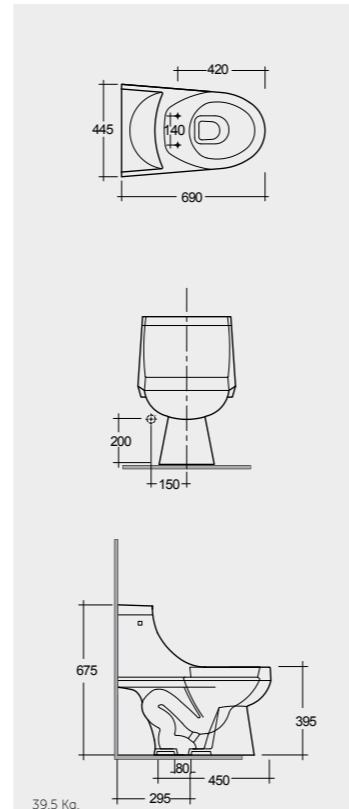

74 CM
WT12AWHA
WT09AWHA

Measurements

القياسات

43.0 Kg.

43.0 Kg.

39.5 Kg.

39.5 Kg.

Complete set included seat cover & flush together