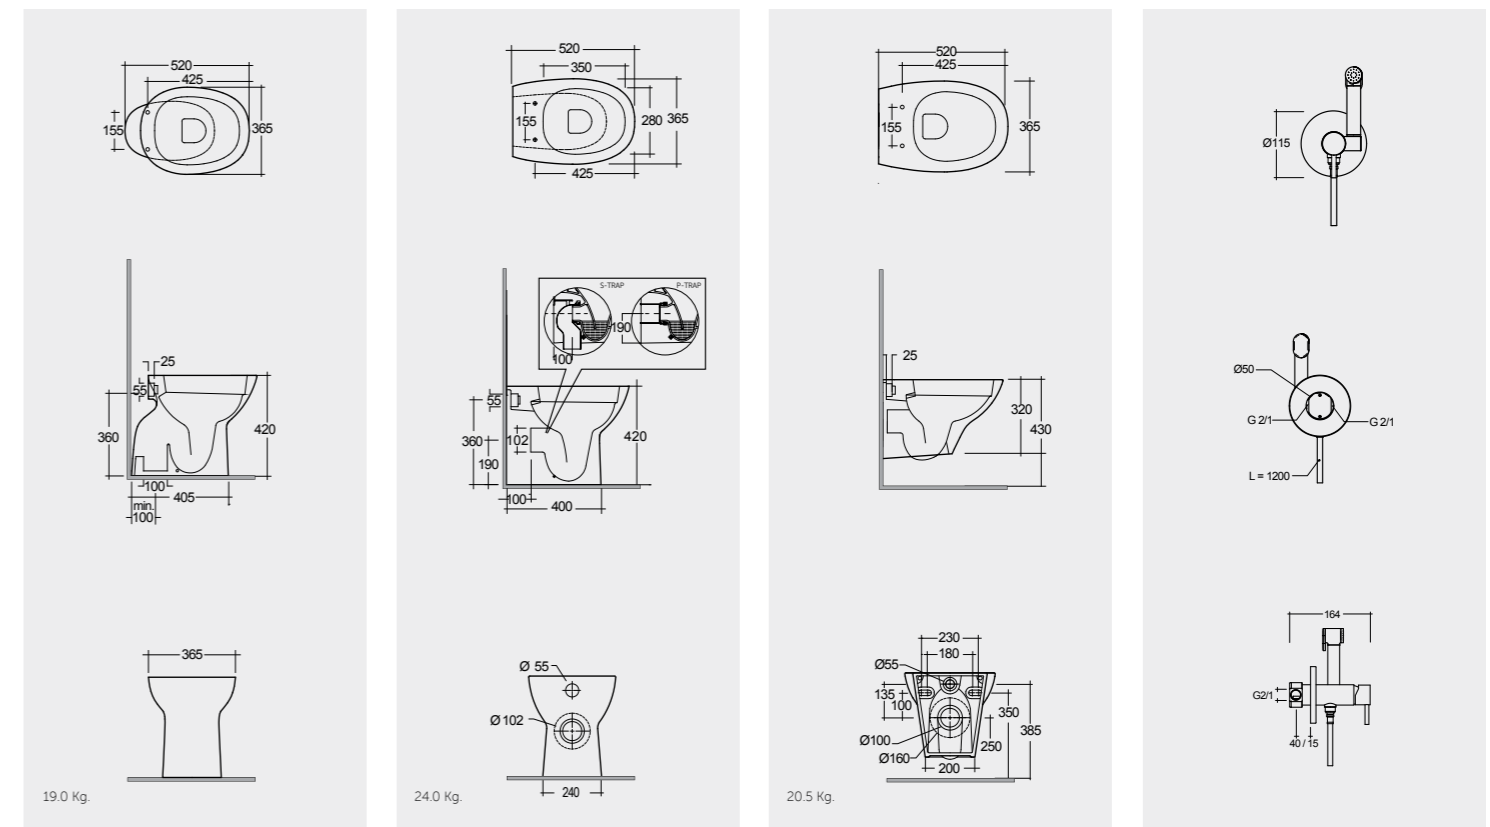

Measurements

القياسات

Urea RAK-Morning
MORSC3900WH
Urea RAK-Morning
MORSC3901WH

Urea RAK-Morning
MORSC3900WH
Urea RAK-Morning
MORSC3901WH

Urea RAK-Morning
MORSC3900WH
Urea RAK-Morning
MORSC3901WH