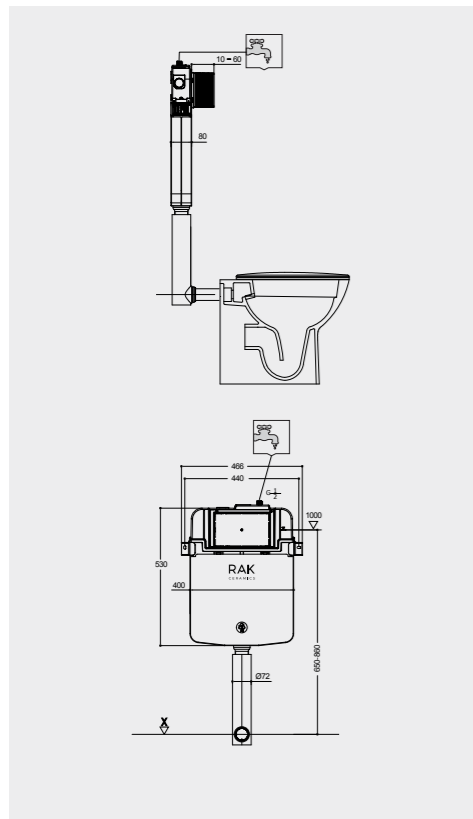

RAK-NEOFIX / 8 CM THICKNESS