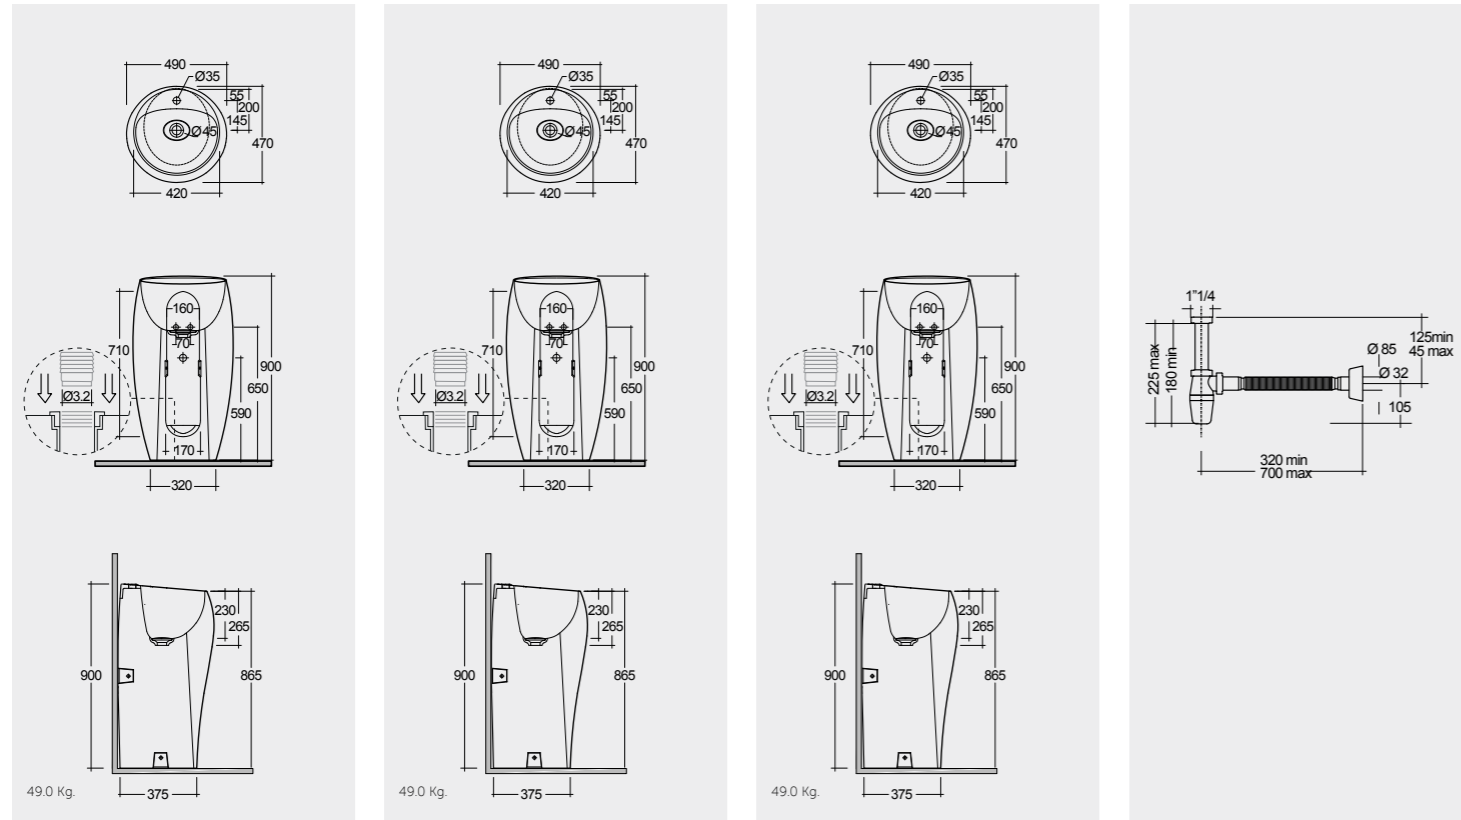

Hidden Fixations
Drain Not Included

Matt Finish
Hidden Fixations
Drain Not Included

Matt Finish
Hidden Fixations
Drain Not Included

With Flexible Hose
Inspectionable

Measurements

القياسات

Notes

ملحوظة