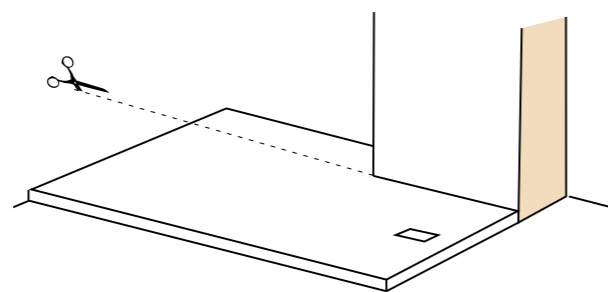

Product range

BATHTUB REPLACEMENT

RECTANGULAR

QUADRANT

Customization

Some examples of customization

WHITE (500)

GREIGE (505)