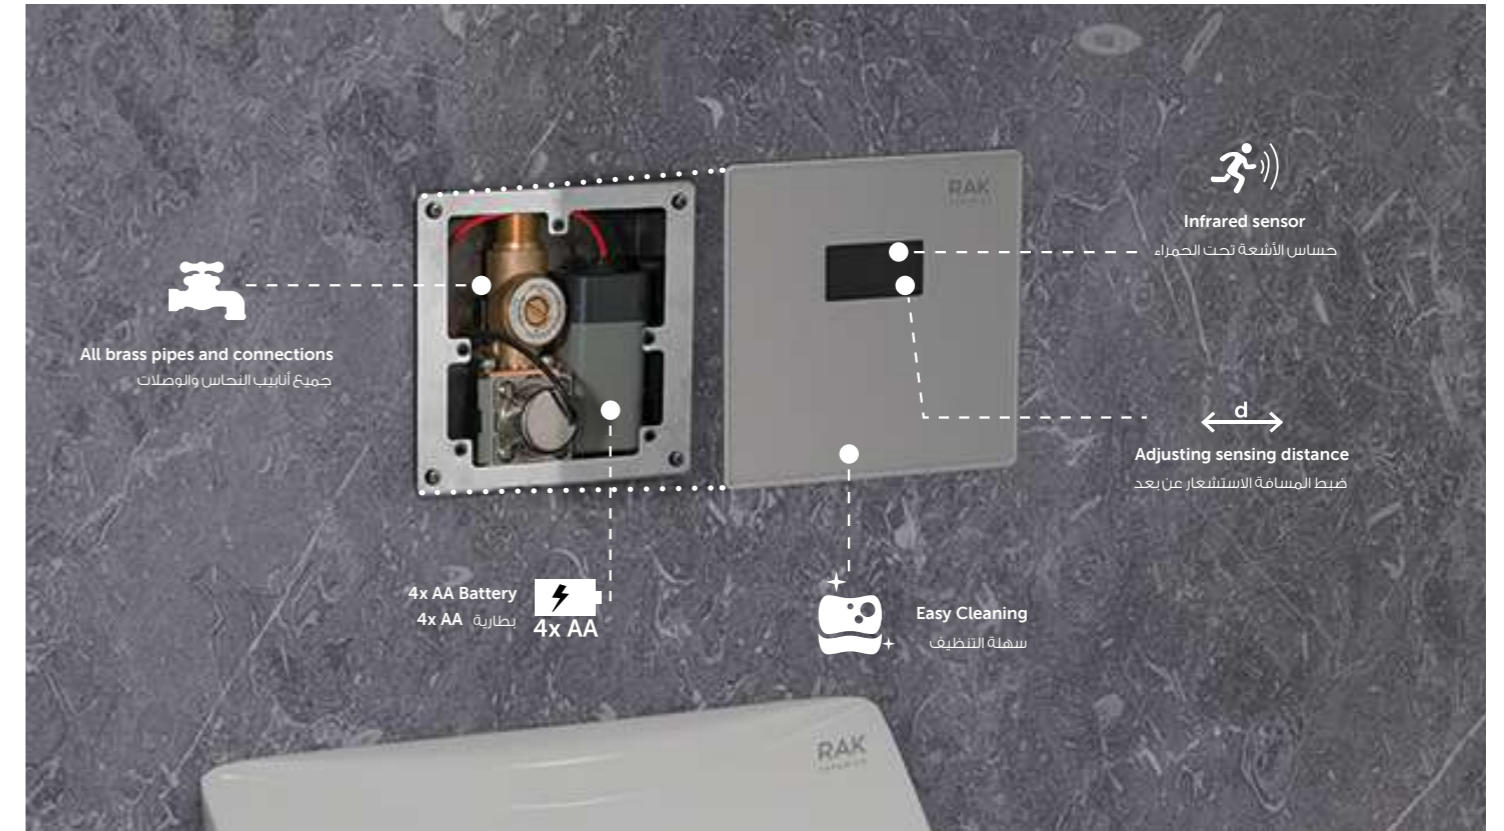

RAK-Ecofix range includes urinal electronic sensor system. The sensor automatically flushes the individual urinal after use, ensuring the highest level of hygiene from the minimum volume of water.

وتشمل مجموعة راك-إكوفيكس نظام دافق شطف مبولة بحساس. يقوم تلقائياً بشطف المبولة الفردية بعد الاستخدام، مما يضمن أعلى مستوى من النظافة مع الحد الأدنى لحجم الماء.

FS10RAK

Measurements

القياسات