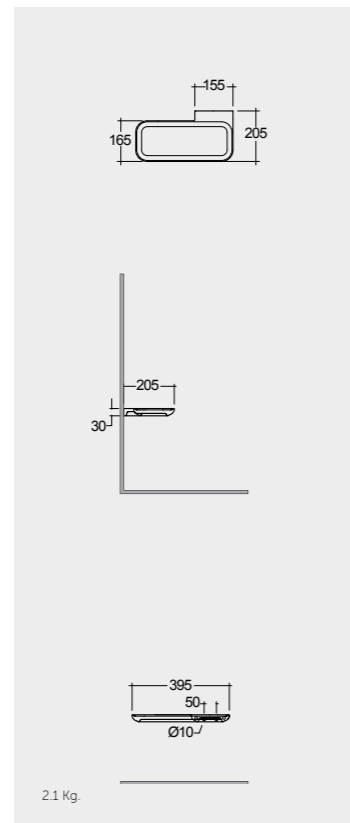

Measurements

القياسات