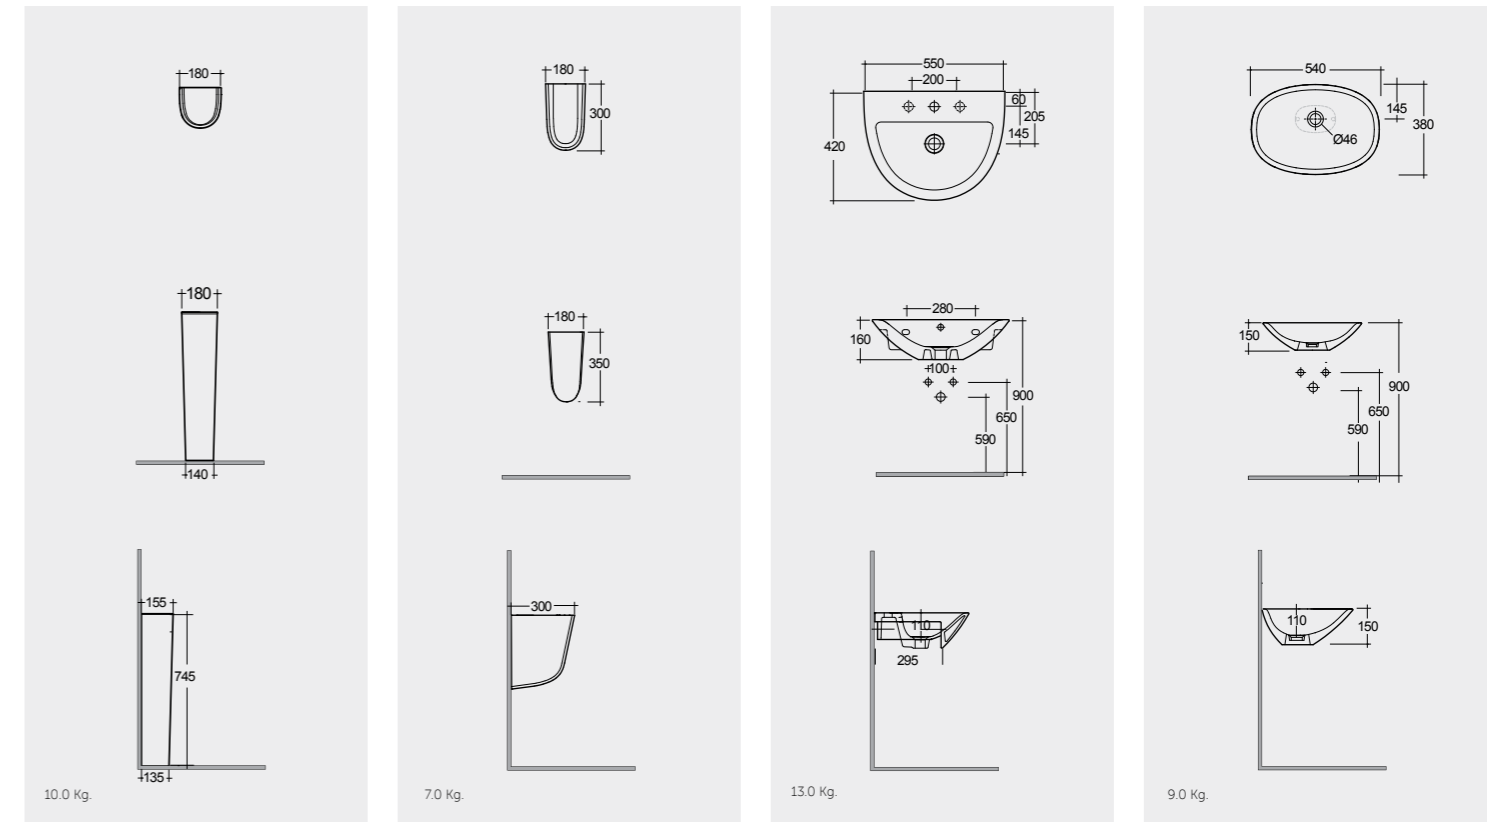

Measurements

القياسات

Notes

ملحوظة

All dimensions in mm tolerance $\pm 5\%$ for below 200mm and $\pm 3\%$ for above 200mm

جميع القياسات تكون بالمليمتر $\pm 5\%$ للقياسات التي تقل عن 200 مليمتر و $\pm 3\%$ للقياسات التي تتجاوز 200 مليمتر