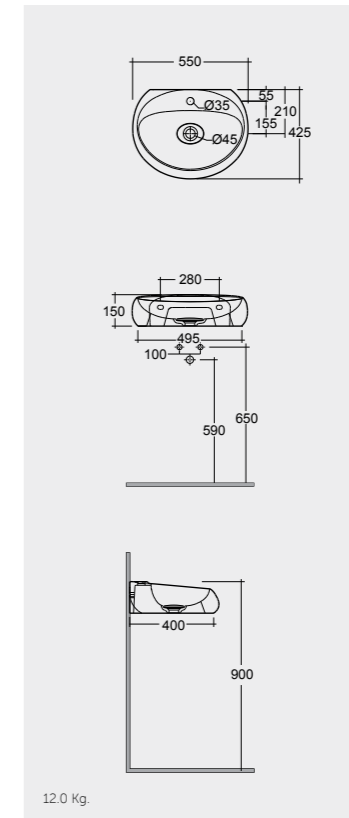

Measurements

القياسات

12.0 Kg.

12.0 Kg.

12.0 Kg.

Notes

ملحوظة

All dimensions in mm tolerance $\pm 5\%$ for below 200mm and $\pm 3\%$ for above 200mm

جميع القياسات تكون بالمليمتر $\pm 5\%$ للقياسات التي تقل عن 200 مليمتر و $\pm 3\%$ للقياسات التي تتجاوز 200 مليمتر