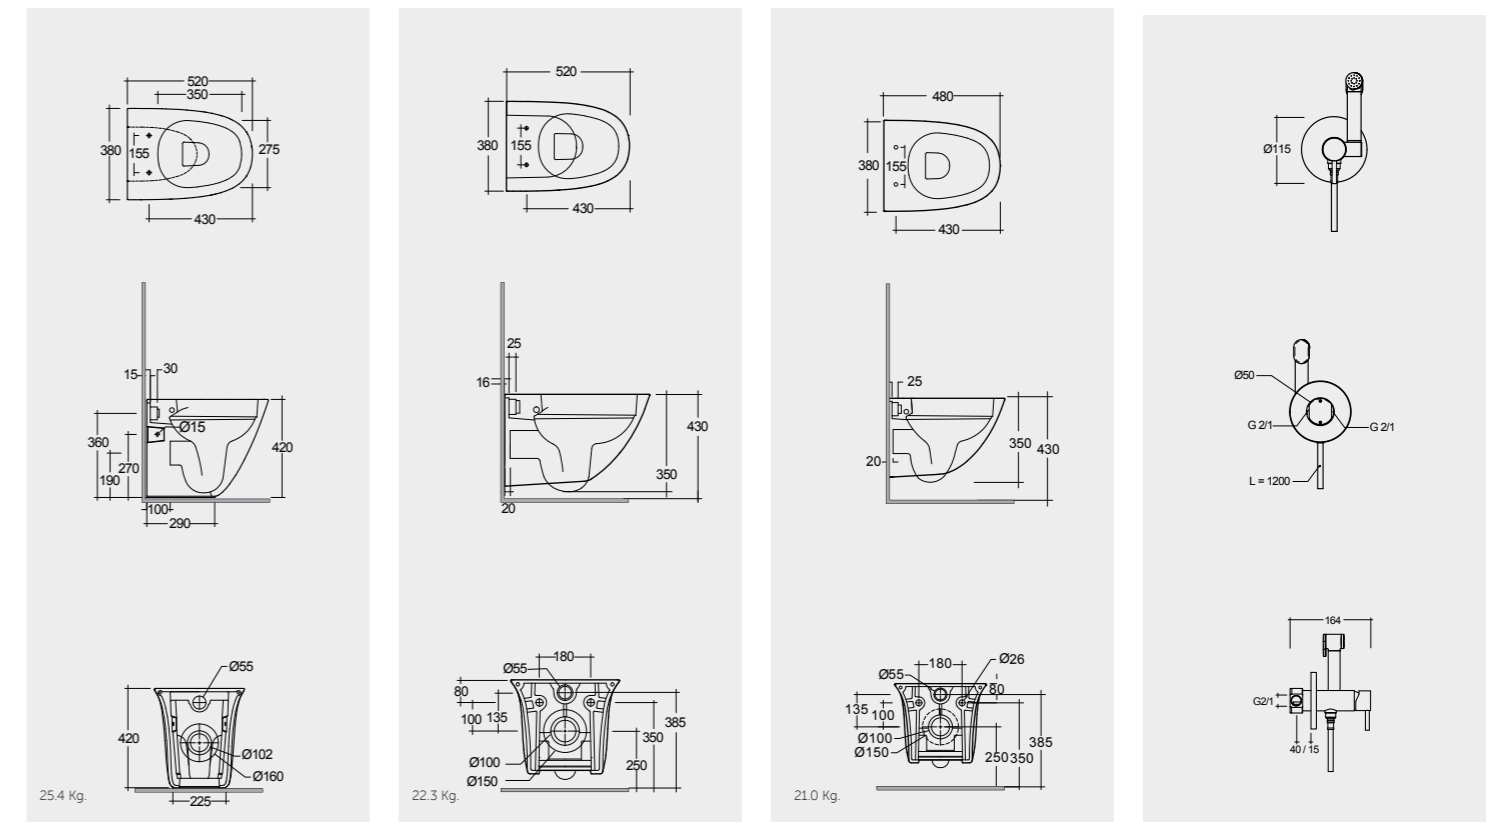

Measurements

Urea RAK-Sensation
SENSC3901WH

Urea RAK-Sensation
SENSC3900WH

Urea RAK-Sensation
SENSC3901WH

Urea RAK-Sensation
SENSC3900WH

Urea RAK-Sensation
SENSC3901WH

Urea RAK-Sensation
SENSC3900WH

Notes

All dimensions in mm tolerance $\pm 5\%$ for below 200mm and $\pm 3\%$ for above 200mm

جميع القياسات تكون بالمليمتر $\pm 5\%$ للقياسات التي تقل عن 200 مليمتر و $\pm 3\%$ للقياسات التي تتجاوز 200 مليمتر

ملحوظة