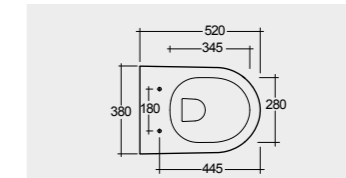

Hidden Fixations
Comfort Height 45 CM

Hidden Fixations
Comfort Height 42 CM

Hidden Fixations
Comfort Height 42 CM
Shifted Outlet (Traslato)

Measurements

القياسات

Urea RAK-Des
DESSC3900WH
Urea RAK-Des
DESSC3901WH