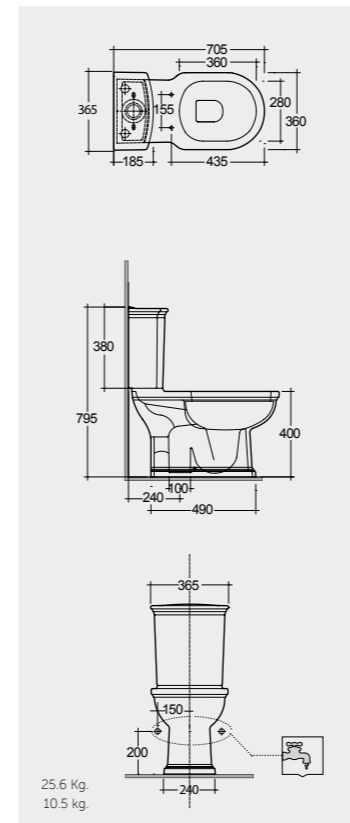

Measurements

القياسات

- Lacquered Polyester RAK-Washington WTSC3901503
- ABS RAK-Washington JM05DSCQRAWHA
- Urea RAK-Compact YFG173A

- Lacquered Polyester RAK-Washington WTSC3901503
- ABS RAK-Washington JM05DSCQRAWHA
- Urea RAK-Compact YFG173A

- Lacquered Polyester RAK-Washington WTSC3901503
- ABS RAK-Washington JM05DSCQRAWHA
- Urea RAK-Compact YFG173A

- Lacquered Polyester RAK-Washington WTSC3901503
- ABS RAK-Washington JM05DSCQRAWHA
- Urea RAK-Compact YFG173A