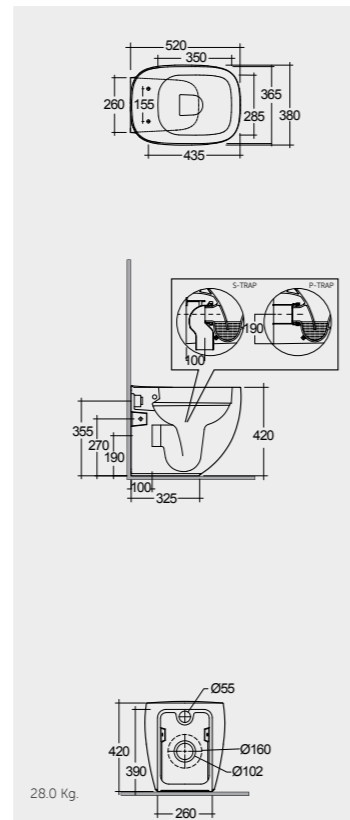

Models

النماذج

Rimless

64 CM
ILLWC1146AWHA
ILLWT1800AWHA

Rimless

66 CM
ILLWC1045AWHA
ILLWT1800AWHA

Rimless

52 CM
ILLWC1346AWHA

Rimless

52 CM
ILLWC1446AWHA

Hidden Fixations
Comfort Height 42 CM

Back Open
Comfort Height 42 CM

Hidden Fixations
Comfort Height 42 CM

Hidden Fixations

Measurements

القياسات

Urea RAK-Illusion
ILLSC3901WH
Urea RAK-Illusion
ILLSC3903WH
Urea RAK-Illusion
ILLSC3900WH

Urea RAK-Illusion
ILLSC3901WH
Urea RAK-Illusion
ILLSC3903WH
Urea RAK-Illusion
ILLSC3900WH

Urea RAK-Illusion
ILLSC3901WH
Urea RAK-Illusion
ILLSC3903WH
Urea RAK-Illusion
ILLSC3900WH

Urea RAK-Illusion
ILLSC3901WH
Urea RAK-Illusion
ILLSC3903WH
Urea RAK-Illusion
ILLSC3900WH