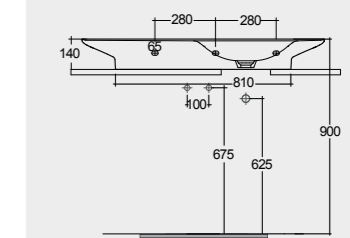

Measurements

القياسات

36.0 Kg

36.0 Kg

36.0 Kg

36.0 Kg

Notes

ملحوظة

All dimensions in mm tolerance $\pm 5\%$ for below 200mm and $\pm 3\%$ for above 200mm

جميع القياسات تكون بالمليمتر $\pm 5\%$ للقياسات التي تقل عن 200 مليمتر و $\pm 3\%$ للقياسات التي تتجاوز 200 مليمتر