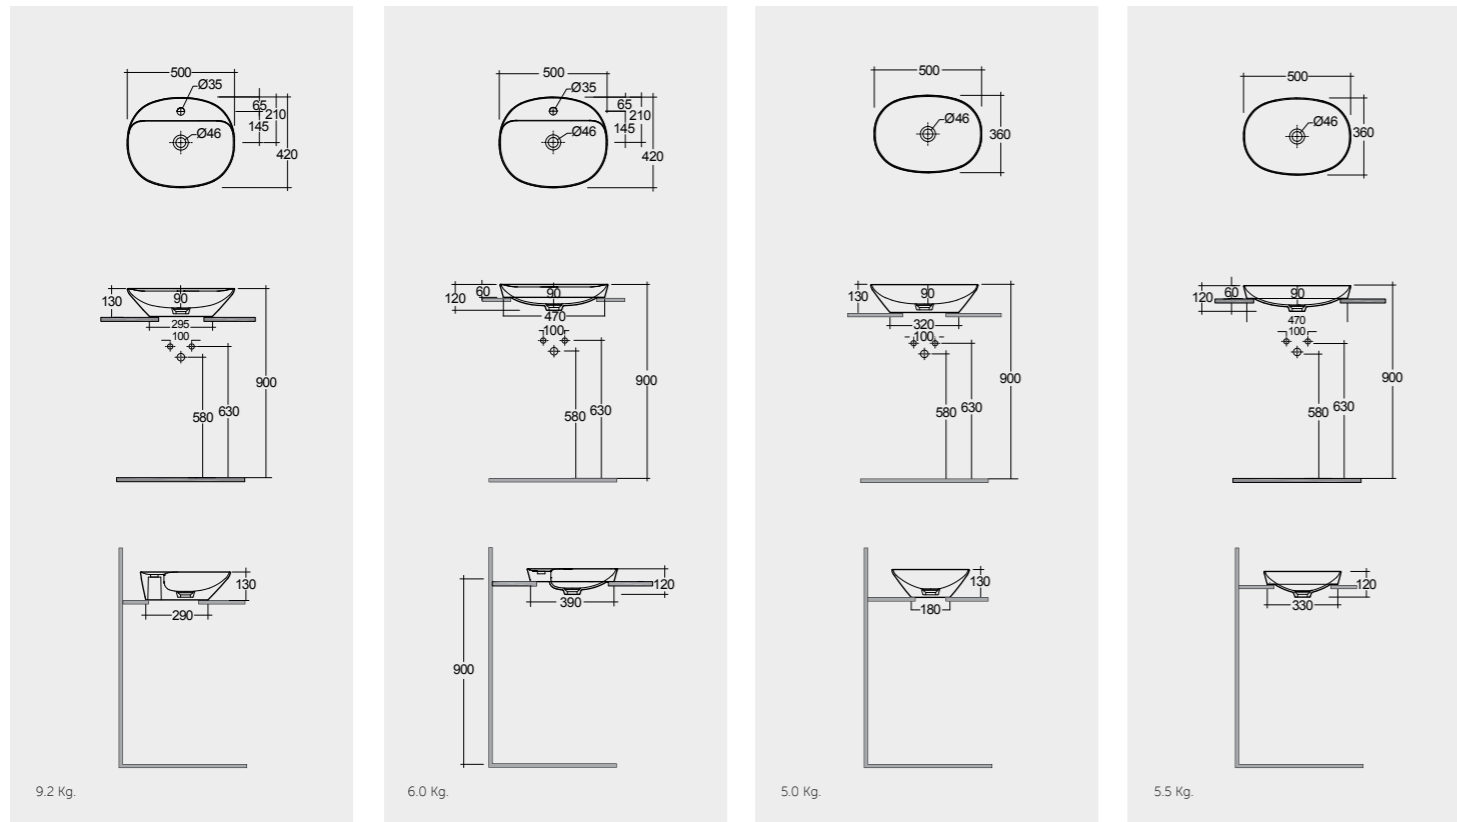

Measurements

القياسات