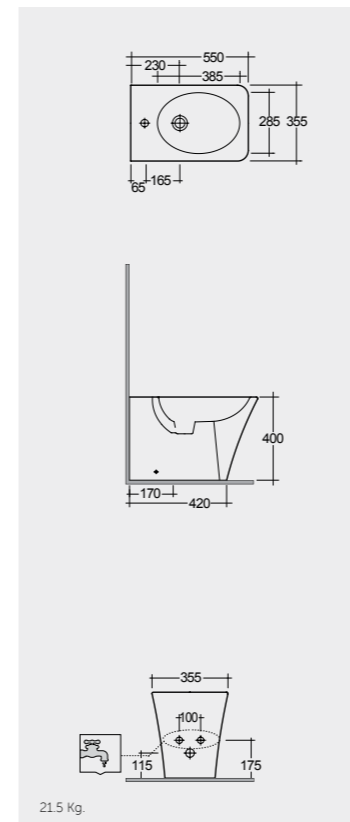

21.5 Kg.

Measurements

القياسات

21.5 Kg.