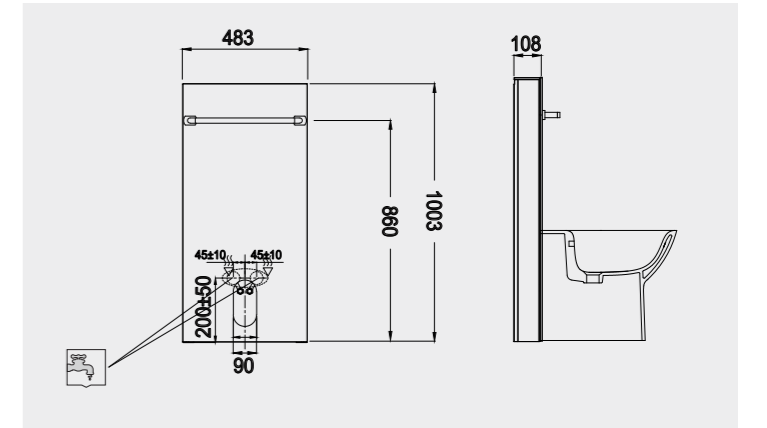

Suitable (BTW) Models for Floor Standing Cabinet Cistern :

RAK-Caroline - P trap
RAK-Compact - P trap
RAK-Florence - P trap
RAK-Karla - P trap
RAK-Metropolitan Deluxe - P trap
RAK-Moon - P trap
RAK-Morning - P trap
RAK-Opulence - P trap
RAK-One - P trap

RAK-Orient - P trap
RAK-Orient - P trap
RAK-Resort - P trap
RAK-Series 600 - P trap
RAK-Summit - P trap
RAK-Venice - P trap
RAK-Venice - P trap

أشكال ملائمة من حمامات مستندة إلى الجدار للخزانات الأرضية:

راك-أورينت بمحبس غلق مزدوج (بي)
راك-أورينت بمحبس غلق مزدوج (بي)
راك-ريزورت بمحبس غلق مزدوج (بي)
راك-سيرييز ٦٠٠ بمحبس غلق مزدوج (بي)
راك-ساميت بمحبس غلق مزدوج (بي)
راك-فينيس بمحبس غلق مزدوج (بي)
راك-فينيس بمحبس غلق مزدوج (بي)

راك-كارولين بمحبس غلق مزدوج (بي)
راك-كومباكت بمحبس غلق مزدوج (بي)
راك-فلورنس بمحبس غلق مزدوج (بي)
راك-كارلا بمحبس غلق مزدوج (بي)
راك-متروبوليتن فاخر بمحبس غلق مزدوج (بي)
راك-مون بمحبس غلق مزدوج (بي)
راك-مورنينغ بمحبس غلق مزدوج (بي)
راك-أوبيلنس بمحبس غلق مزدوج (بي)
راك-وان بمحبس غلق مزدوج (بي)