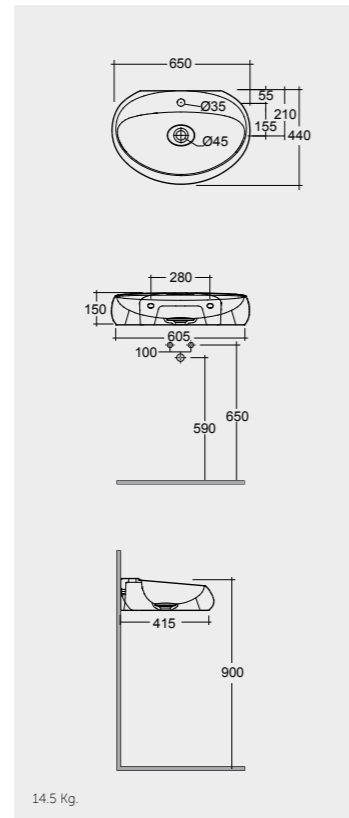

Measurements

القياسات

14.5 Kg.

14.5 Kg.

14.5 Kg.

Models

النماذج

55 CM
CLOWB5501AWHA
Drain Cover: CLOAC4400AWHA