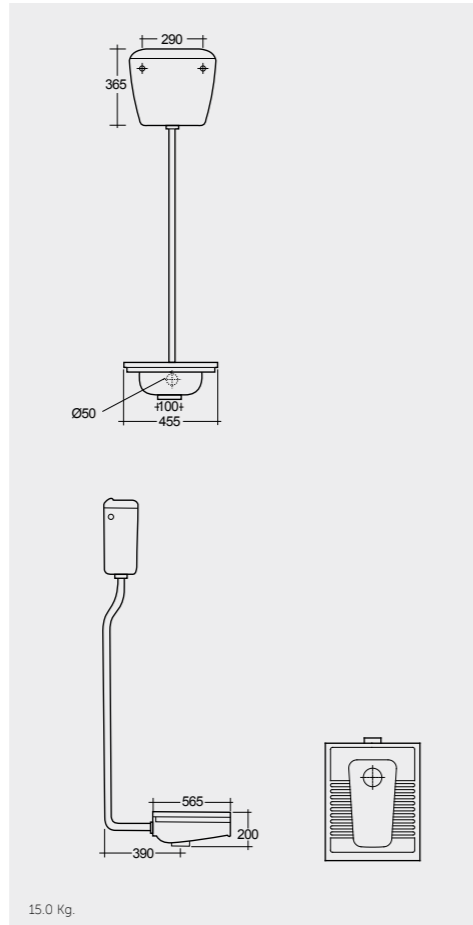

SQUATTING PANS AND CISTERNS

Models

النماذج

SQUATTING PAN AND CISTERN 18 CM
OC01AWHA
OC38AWHA

SQUATTING PAN AND CISTERN 13 CM
OC02AWHA
OC38AWHA

Measurements

القياسات

Colours available