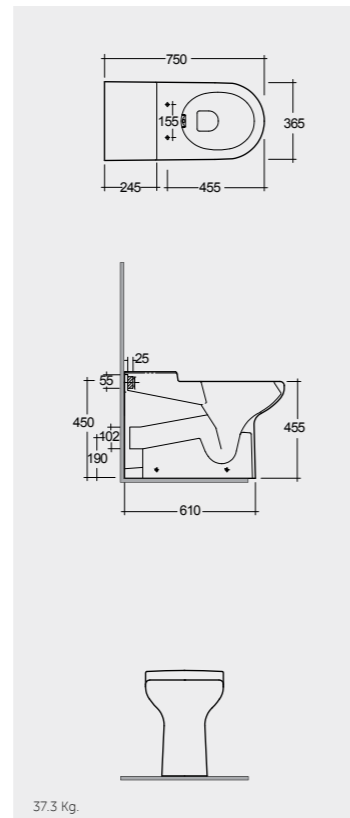

37.3 Kg.

Urea care
YFG085A