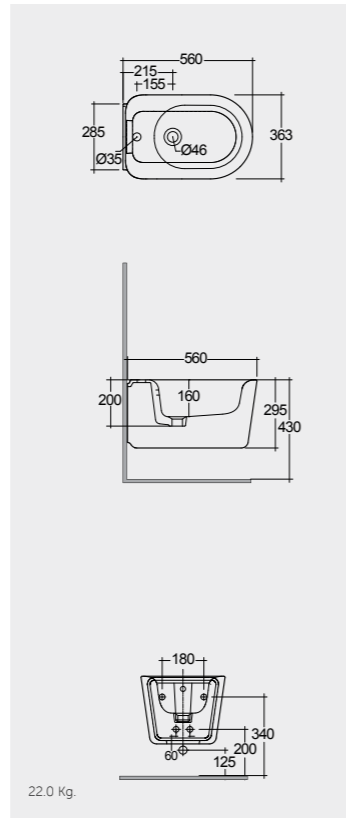

Measurements

القياسات