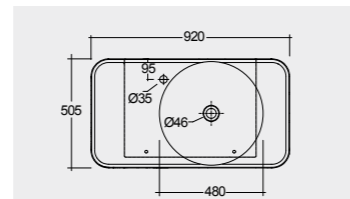

Measurements

القياسات

30.0 Kg

30.0 Kg

30.0 Kg

30.0 Kg