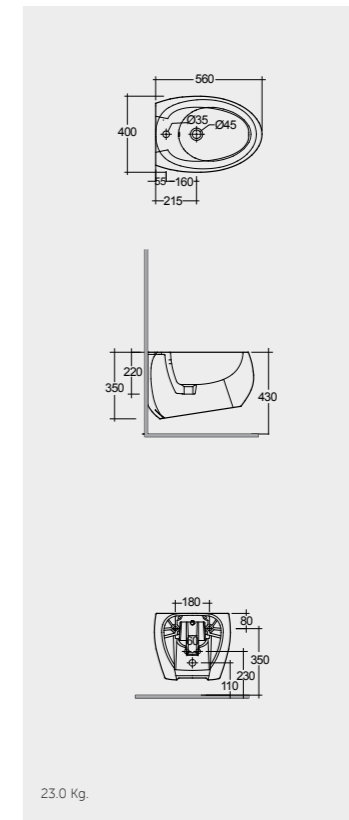

Measurements

القياسات

Notes

ملحوظة

All dimensions in mm tolerance $\pm 5\%$ for below 200mm and $\pm 3\%$ for above 200mm

جميع القياسات تكون بالمليمتر $\pm 5\%$ للقياسات التي تقل عن 200 مليمتر و $\pm 3\%$ للقياسات التي تتجاوز 200 مليمتر