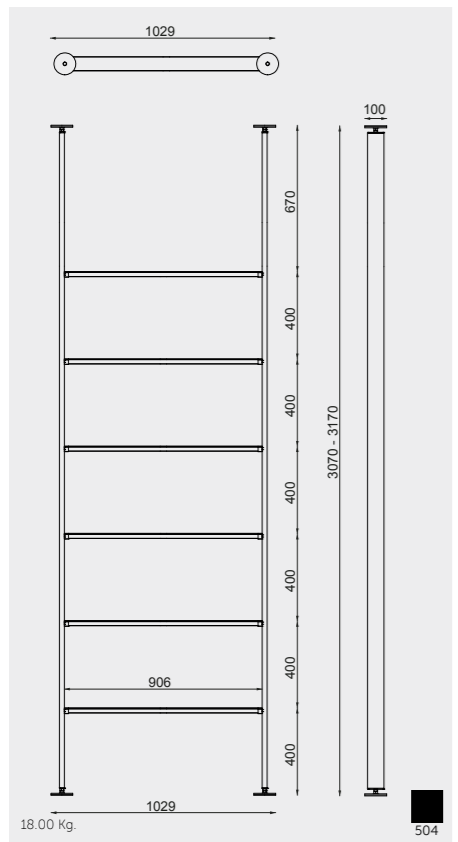

Measurements

القياسات