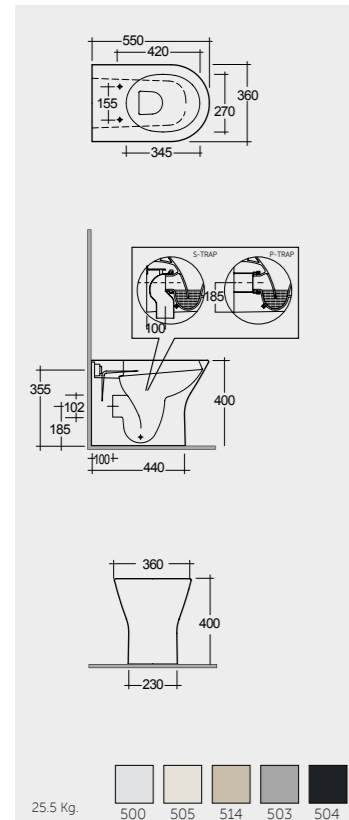

Hidden Fixations

Hidden Fixations

Measurements

القياسات

Urea RAK-Feeling
RST3901514