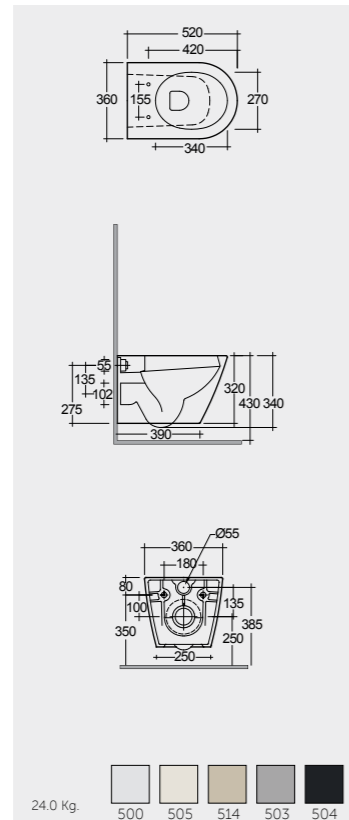

Urea RAK-Feeling
RST3901514

Hidden Fixations

Hidden Fixations

Measurements

القياسات