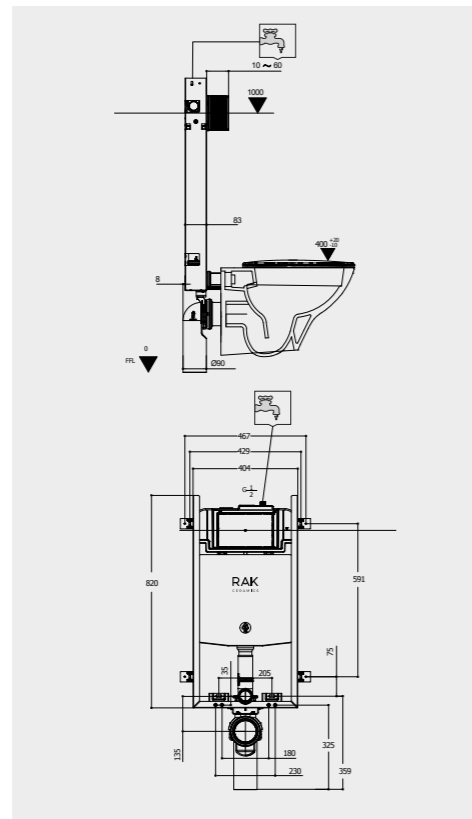

RAK-NEOFIX / 8 CM THICKNESS