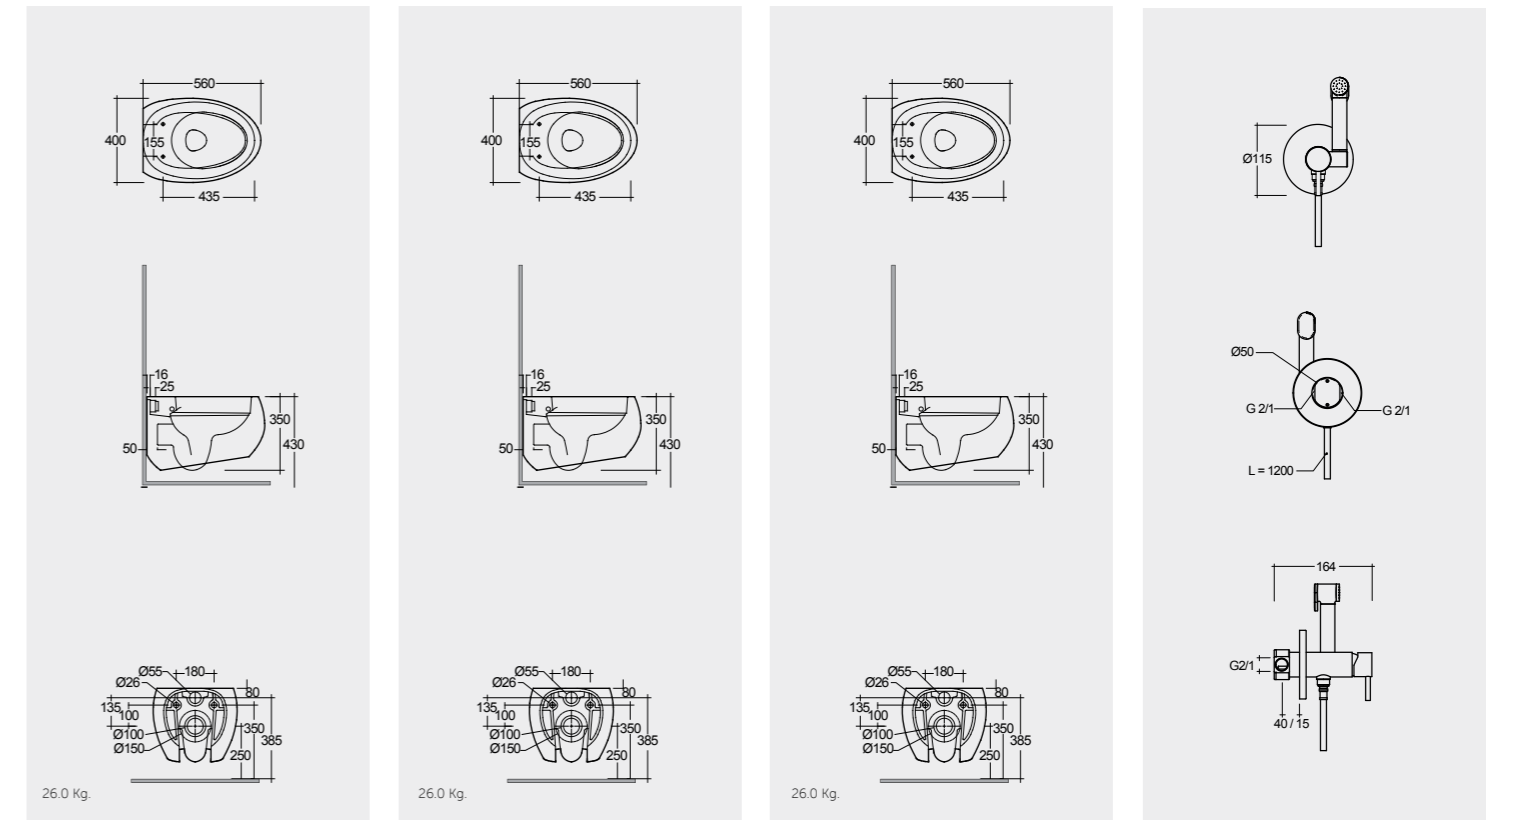

Measurements

القياسات

Urea RAK-Cloud CLOSC3901WH
Urea RAK-Cloud CLOSC3901500
Urea RAK-Cloud CLOSC3901504