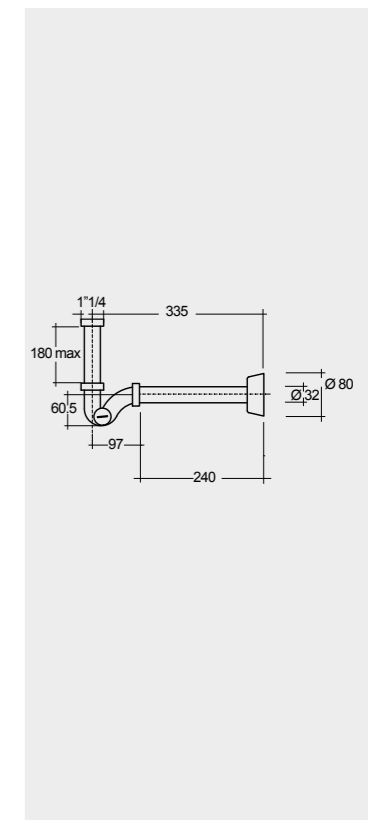

Measurements

القياسات

Notes

ملحوظة

All dimensions in mm tolerance $\pm 5\%$ for below 200mm and $\pm 3\%$ for above 200mm

جميع القياسات تكون بالمليمتر $\pm 5\%$ للقياسات التي تقل عن 200 مليمتر و $\pm 3\%$ للقياسات التي تتجاوز 200 مليمتر