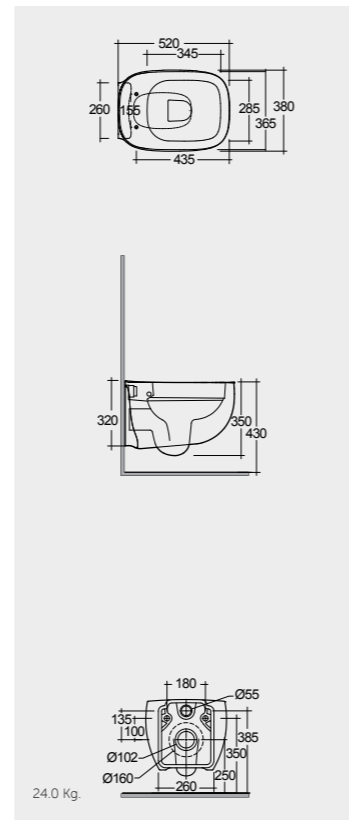

Models

النماذج

Rimless

64 CM
ILLWC1146AWHA
ILLWT1800AWHA

Rimless

66 CM
ILLWC1045AWHA
ILLWT1800AWHA

Rimless

52 CM
ILLWC1346AWHA

Rimless

52 CM
ILLWC1446AWHA

Hidden Fixations
Comfort Height 42 CM

Back Open
Comfort Height 42 CM

Hidden Fixations
Comfort Height 42 CM

Hidden Fixations

Measurements

القياسات

Urea RAK-Illusion
ILLSC3901WH
Urea RAK-Illusion
ILLSC3903WH
Urea RAK-Illusion
ILLSC3900WH

Urea RAK-Illusion
ILLSC3901WH
Urea RAK-Illusion
ILLSC3903WH
Urea RAK-Illusion
ILLSC3900WH

Urea RAK-Illusion
ILLSC3901WH
Urea RAK-Illusion
ILLSC3903WH
Urea RAK-Illusion
ILLSC3900WH

Urea RAK-Illusion
ILLSC3901WH
Urea RAK-Illusion
ILLSC3903WH
Urea RAK-Illusion
ILLSC3900WH