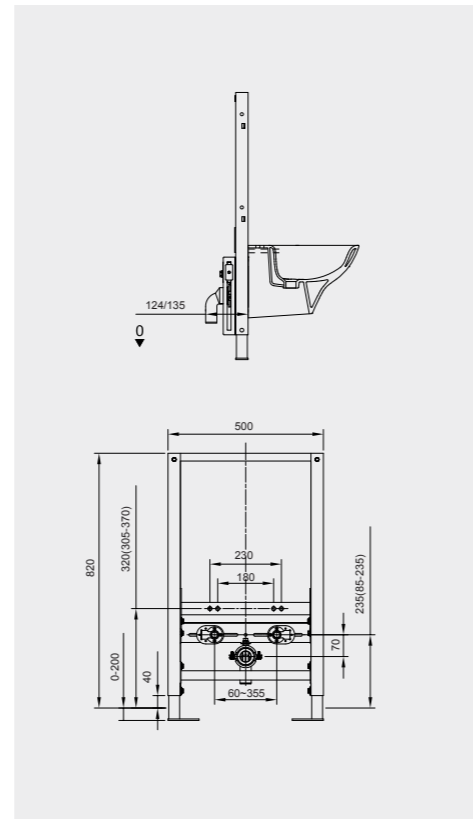

Measurements

القياسات