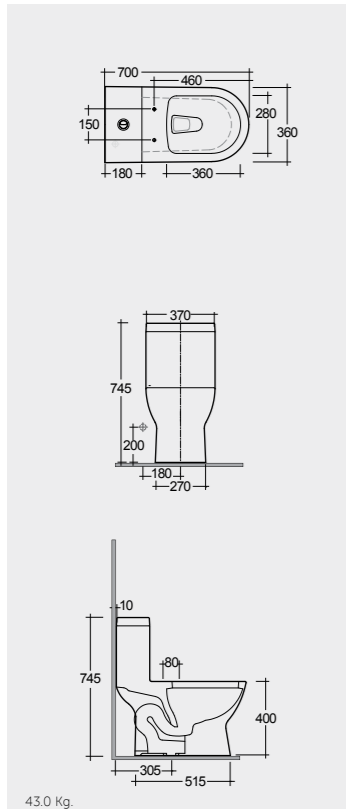

74 CM
WT12AWHA
WT09AWHA

Measurements

القياسات

43.0 Kg.

43.0 Kg.

39.5 Kg.

39.5 Kg.

Complete set included seat cover & flush together