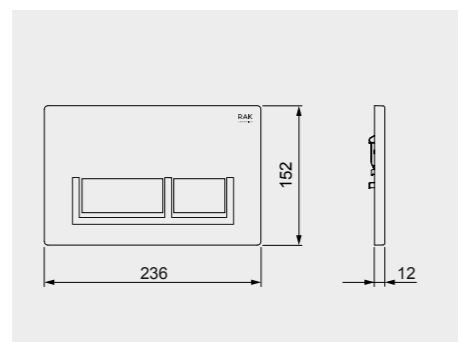

- White FS04RAKWHRE8C
- Chrome FSRAPPL002
- Matt Chrome FS04RAKCPM8C