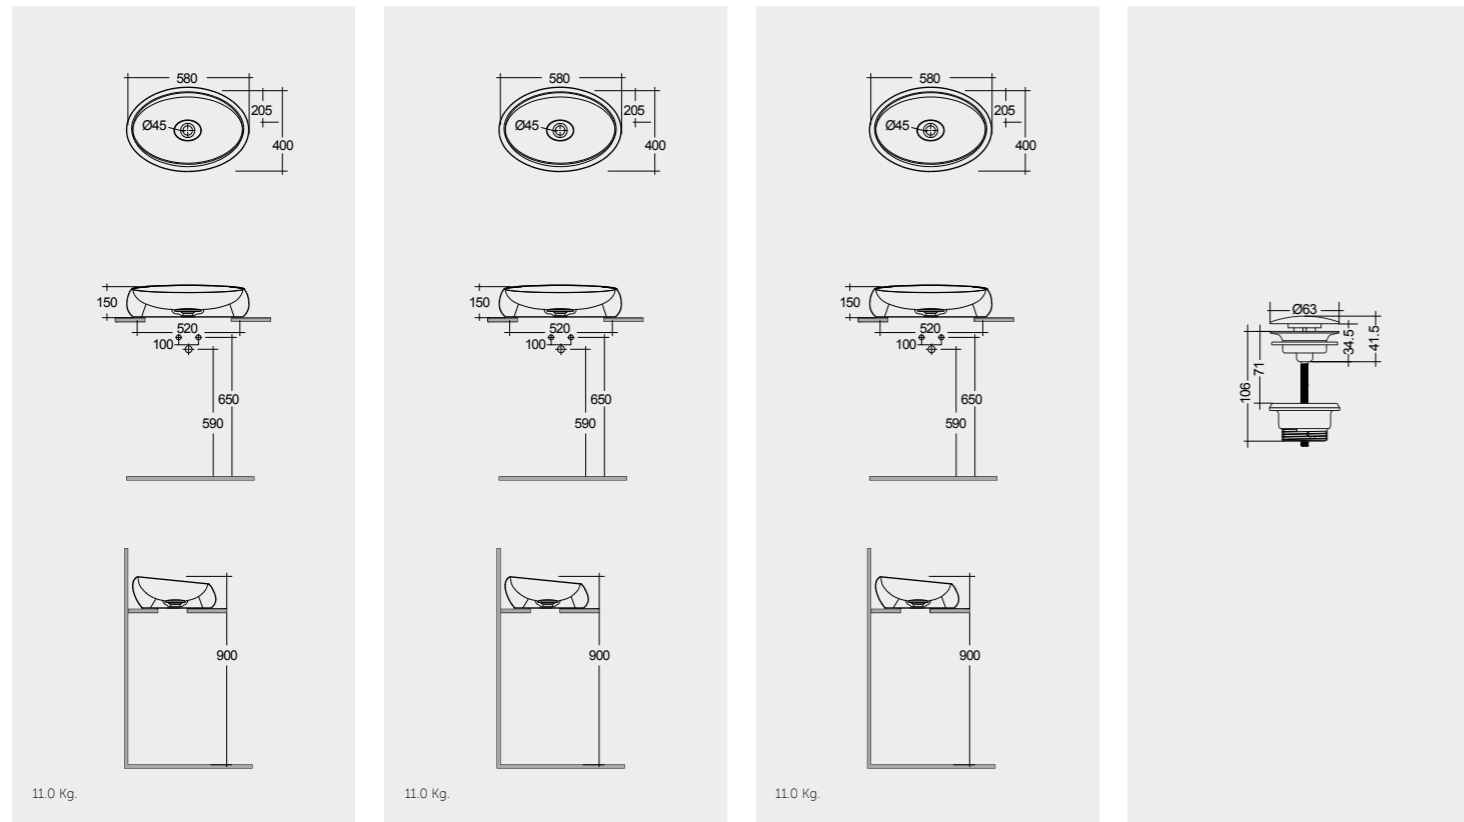

Measurements

القياسات