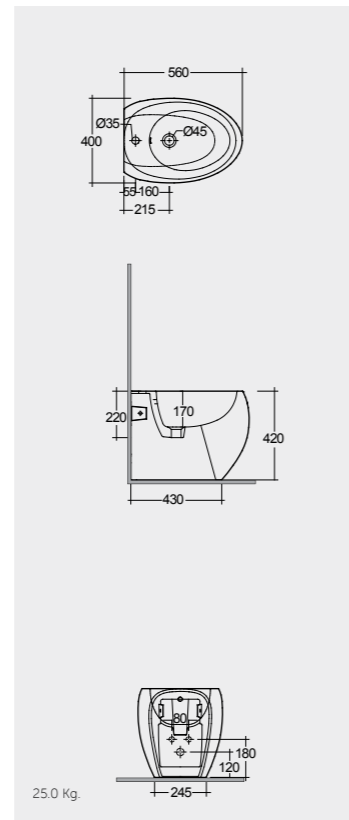

Hidden Fixations
Comfort Height 42 CM

Matt Finish
Hidden Fixations
Comfort Height 42 CM

Matt Finish
Hidden Fixations
Comfort Height 42 CM

Inspectionable

Measurements

القياسات

Models

النماذج