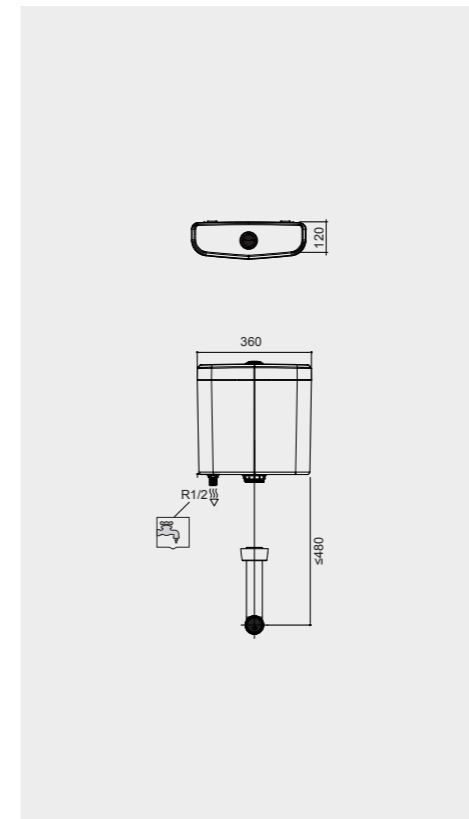

Bottom Inlet
FS12SRAKSI

القياسات

Measurements