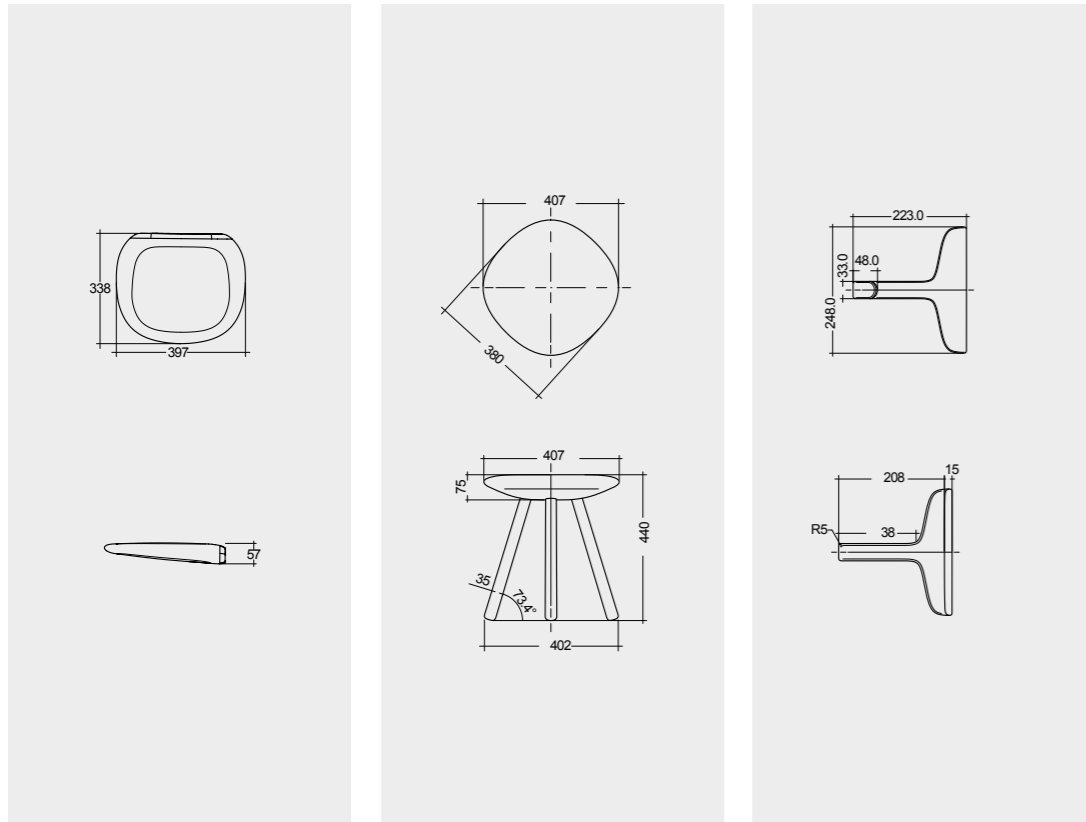

Foldable

Measurements

القياسات