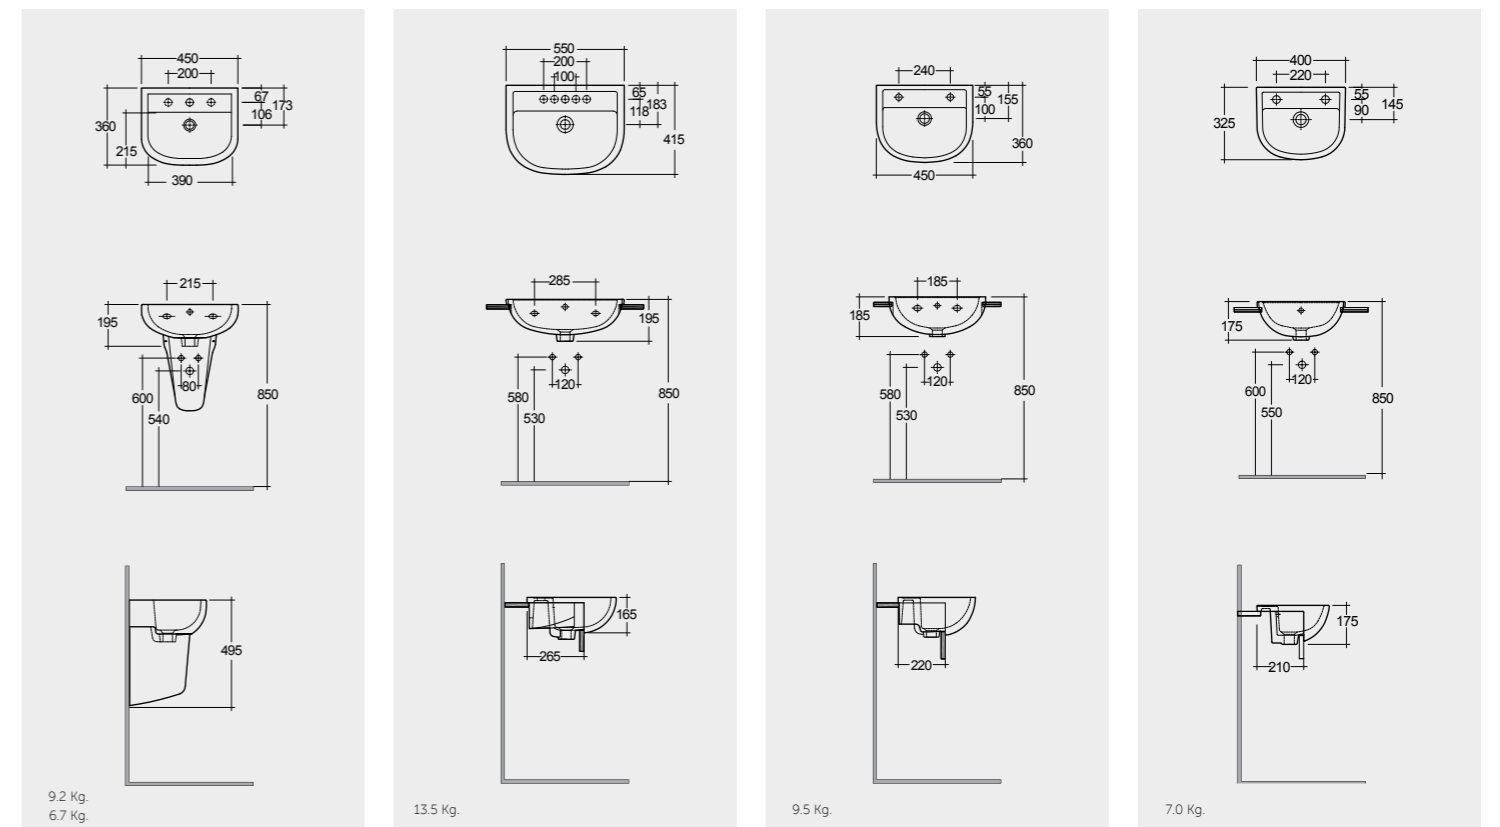

Models

النماذج

45 CM
CO0701AWHA
CO0401AWHA

55 CM
CO0901AWHA

45 CM
CO2801AWHA

40 CM
CO0902AWHA

Measurements

القياسات