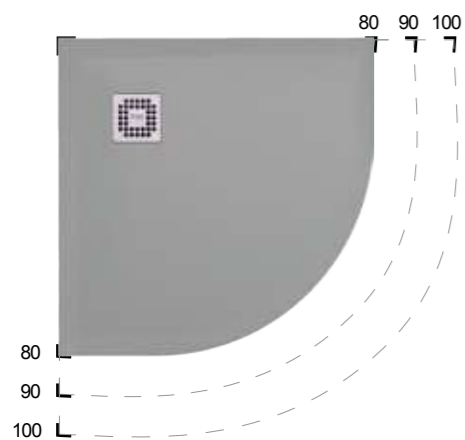

Product range

BATHTUB REPLACEMENT

RECTANGULAR

QUADRANT

Customization

Some examples of customization

WHITE (500)

GREIGE (505)