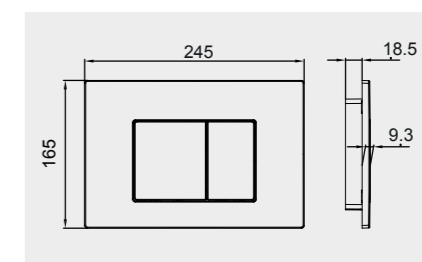

RAK-NEOFIX / PUSH PLATES

RAK-Neofix not only offers limitless installation possibilities, but a flat designed range of push plates in 3 elegant finishes and 2 different designs. The push plate is the only visible part of the concealed cistern and is built for the water saving dual system flush in volumes 6-3 liters or 4.5-3 liters. Another possibility to move functionality and style into your bathroom.

راك-نيوفيكس ليس فقط يوفر إمكانيات التركيب الا محدودة، وإنما أيضا يوفر مجموعة تصاميم مسطحة للوحات دفع في ٣ تشطيبات أنيقة وتصميمين مختلفين. لوحة الدفع هي الجزء المرئي الوحيد من الخزان المخفي، وهي مصممة لتوفير المياه المزدوج لنظام دافق في أحجام ٦-٣ لتر أو ٤.٥-٣ لتر. راک-نيوفيكس إمكانية أخرى للانتقال بوظائف وأسلوب الحمام الخاص بك.

All dimensions in mm
جميع الأبعاد بالمليمتر

راك-نيو فيكس / لوحات الضغط