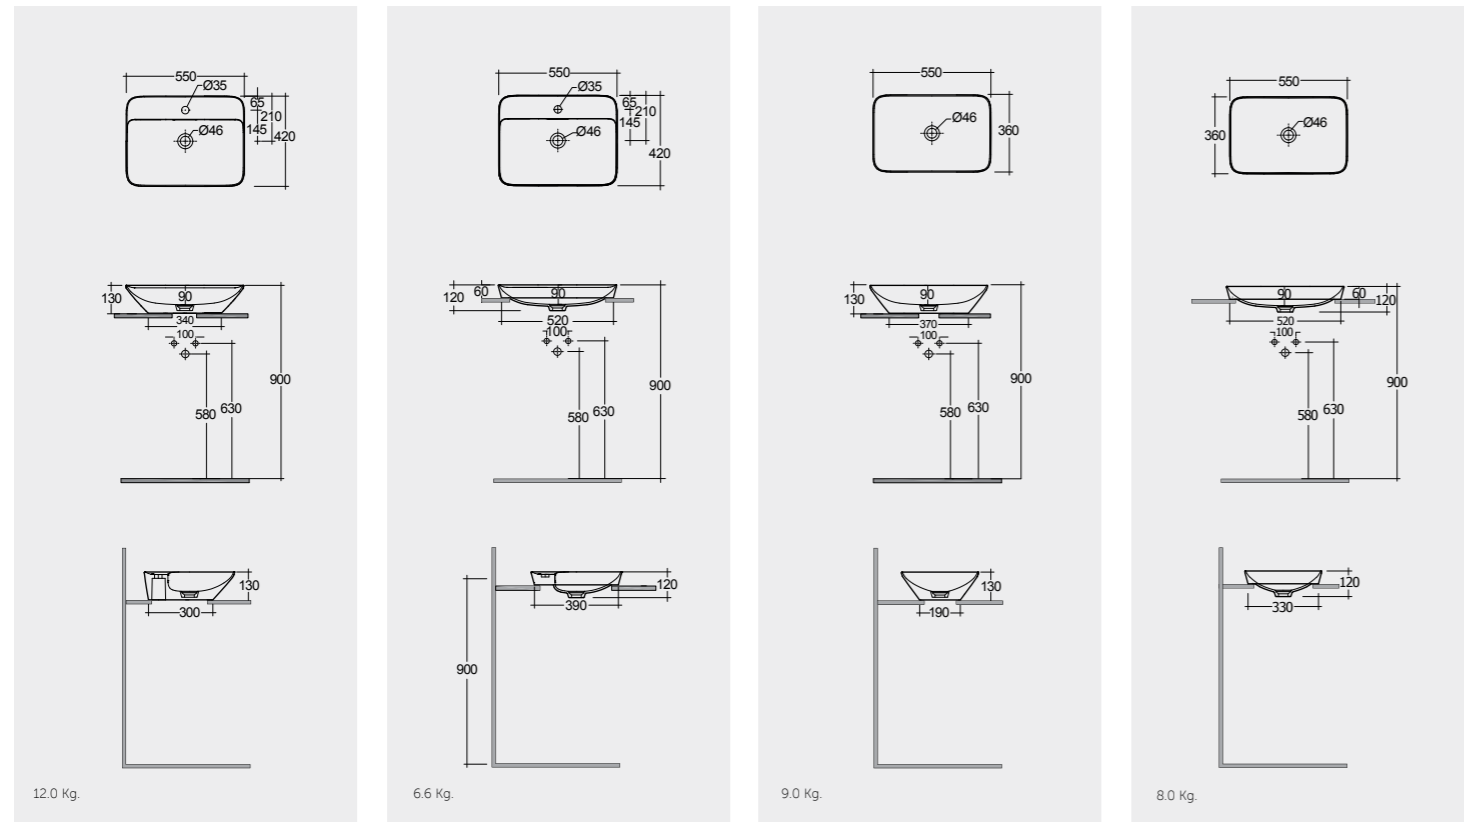

Measurements

القياسات