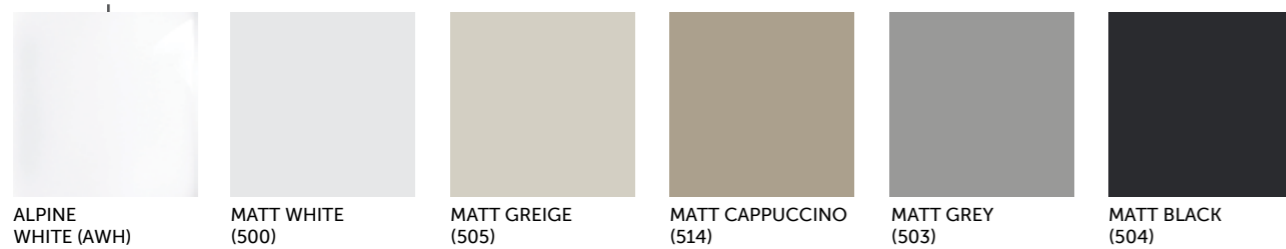

COLOURS AND FINISHES

MATT WHITE (500)
(RAKSOLID)

SCANDINAVIAN OAK (SOK)
(TECHWOOD)

GREY ELM (EGY)
(TECHWOOD)

MOKA WALNUT (MOK)
(TECHWOOD)