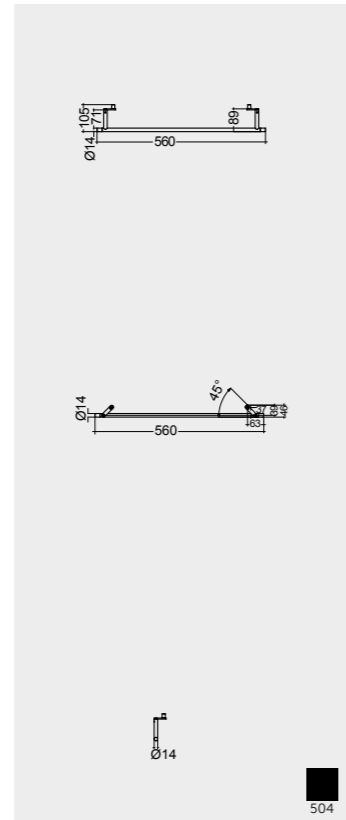

Horizontal bar included for size 92 & 112 cm

Horizontal bar included for size 92 & 112 cm

Measurements

القياسات

Notes

ملحوظة

All dimensions in mm tolerance $\pm 5\%$ for below 200mm and $\pm 3\%$ for above 200mm