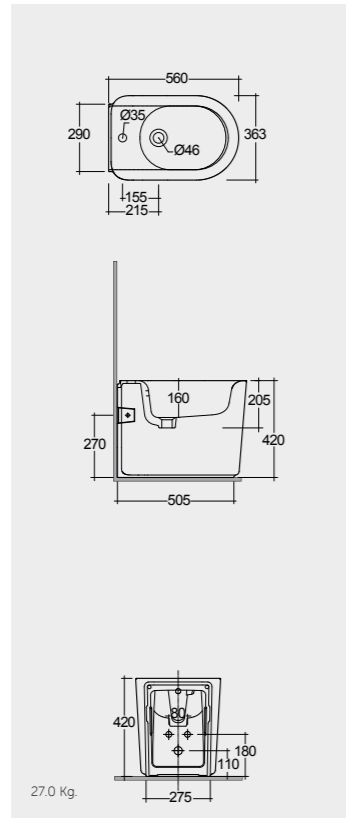

Measurements

القياسات