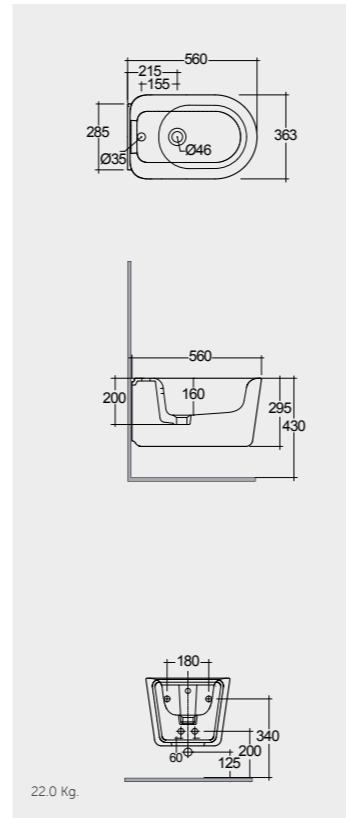

Measurements

القياسات