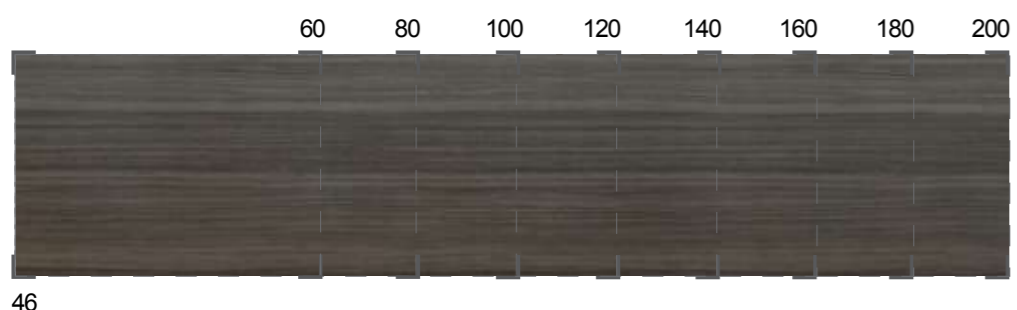

RAK-PLANO FOR SPECIAL INSTALLATIONS

RAK-PLANO PRODUCT RANGE

RAKSOLID

TECHWOOD - SCANDINAVIAN OAK (SOK)

TECHWOOD - GREY ELM (EGY)

TECHWOOD - MOKA WALNUT (MOK)

Counter Top Slab 61 CM + Bowl

61 CM
PLASL06146500