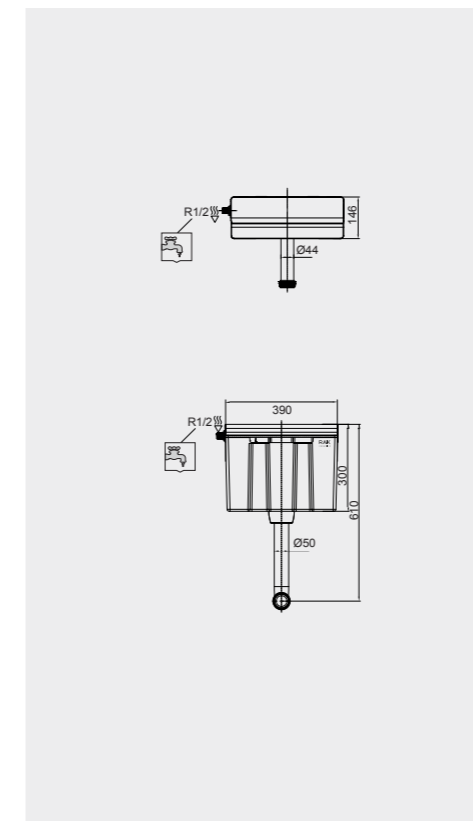

RAK-ECOFIX / FURNITURE CISTERNS & UNIVERSAL FRAME

RAK-Ecofix low height concealed cisterns are designed to fit even the smallest furniture units on the market. The easy to fit cistern can be accessed for maintenance simply through the removable front panel of the furniture unit, or from the top via a removable shelf.

تم تصميم صهاريج راك-إكوفيكس مخفية ومنخفضة الارتفاع لتناسب حتى أصغر وحدات الأثاث في السوق. كما يمكن الوصول السهل من أجل الصيانة للصهاريج بسبب طريقة تركيبه ببساطة من خلال اللوحة الأمامية القابلة للإزالة من وحدة الأثاث، أو من الأعلى عن طريق رف قابل للإزالة.

راك-إيكو فيكس / مفروشات صهاريج وإطار مشترك

النماذج

القياسات