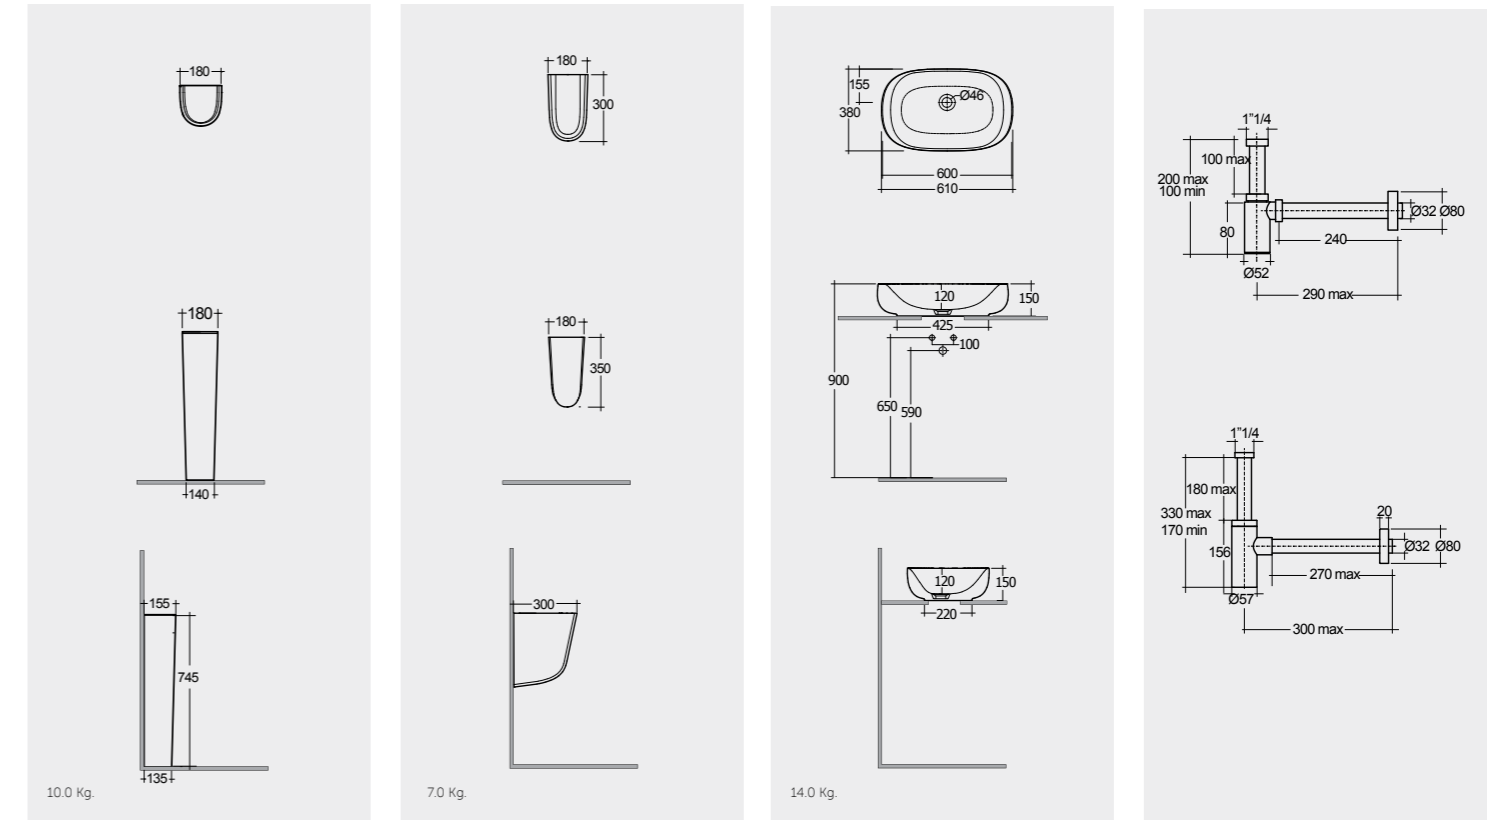

Measurements

القياسات

Notes

ملحوظة

All dimensions in mm tolerance $\pm 5\%$ for below 200mm and $\pm 3\%$ for above 200mm

جميع القياسات تكون بالمليمتر $\pm 5\%$ للقياسات التي تقل عن 200 مليمتر و $\pm 3\%$ للقياسات التي تتجاوز 200 مليمتر