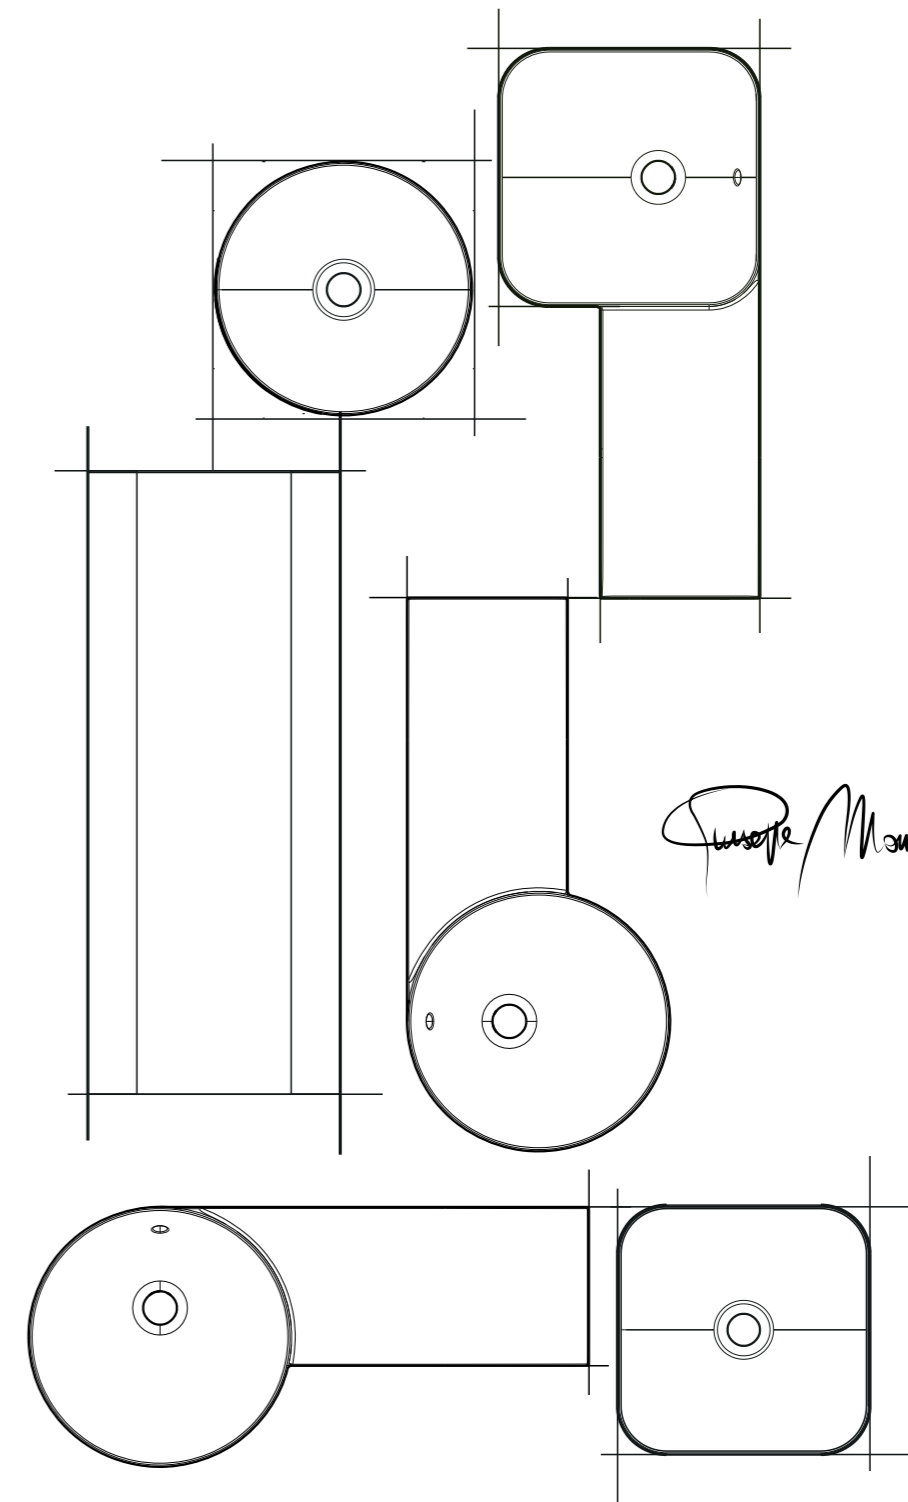

W 40 x D 3 x H 68CM
JOYMR04068STD

77 CM Right Ledge
PETWB47701AWHA

Models

النماذج

36 CM
PETFS13600AWHA

36 CM
PETFS23600AWHA

FREE-FLOW
CHROME : DUO002444

CLICK-CLACK
CHROME : DUO000444