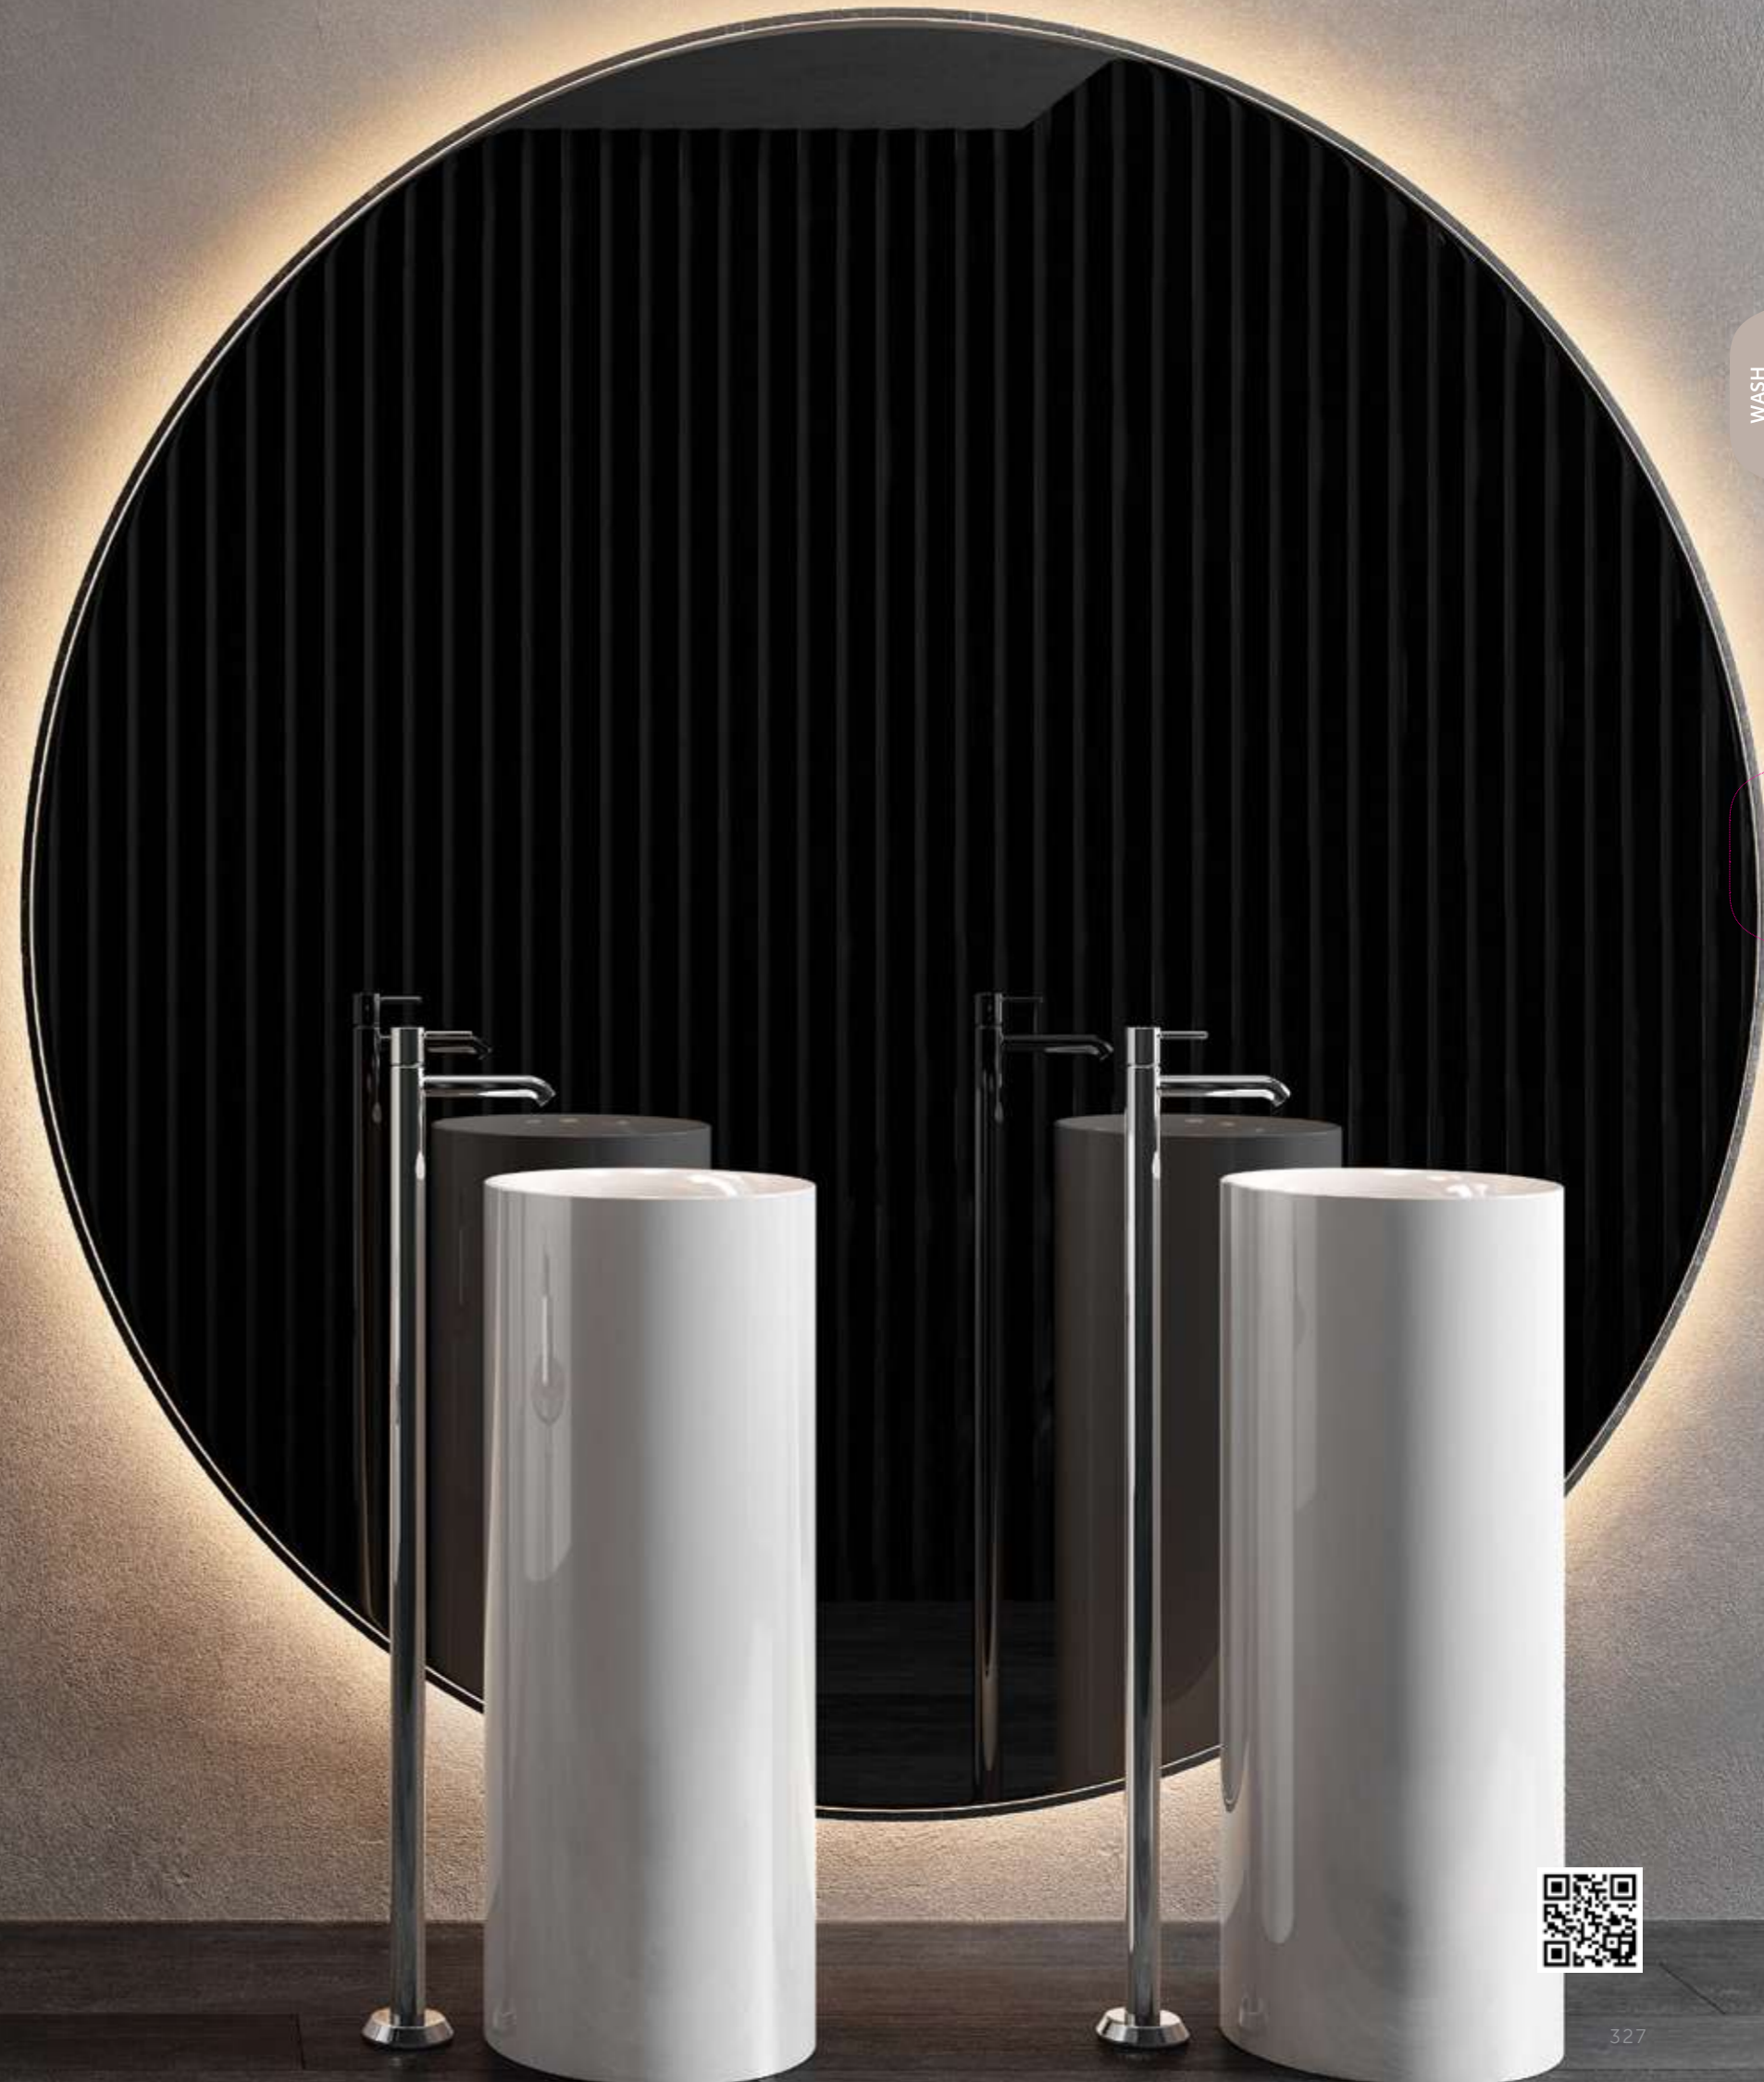

RAK-PETIT

WASH
BASINS

RAK-Petit is the second chapter of the successful collaboration with Maurizio Scutellà. A transversal collection of small washbasins designed for architects and interior designers who address the theme of small spaces: with minimal shapes and small dimensions, RAK-Petit is perfect for small but special bathrooms and for furnishing elegant public spaces. freestanding washbasins for representative or public bathrooms.