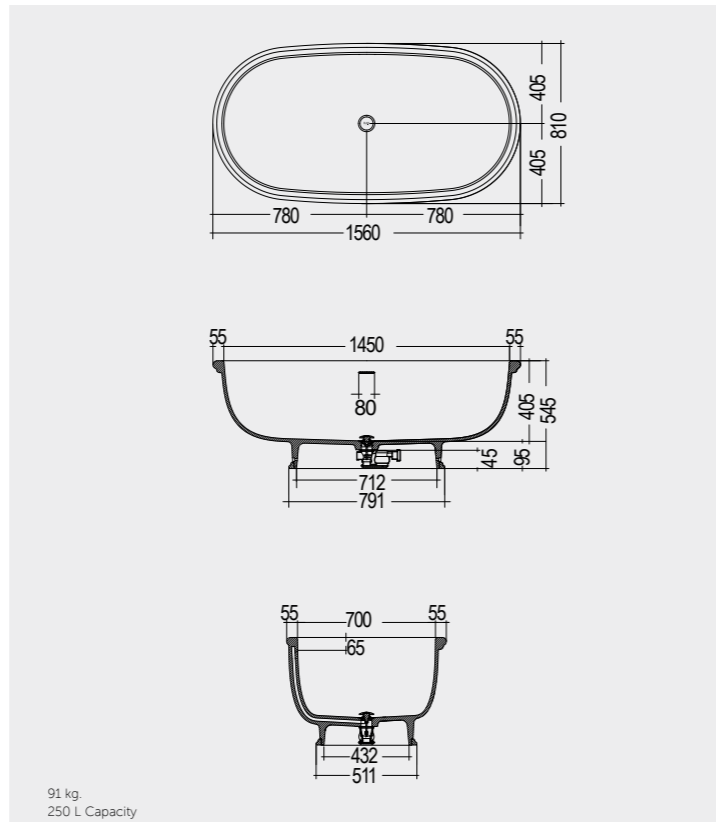

91 kg,
250 L Capacity

Notes

ملحوظة

All dimensions in mm tolerance $\pm 5\%$ for below 200mm and $\pm 3\%$ for above 200mm

جميع القياسات تكون بالمليمتر $\pm 5\%$ للقياسات التي تقل عن 200مليمتر و $\pm 3\%$ للقياسات التي تتجاوز 200مليمتر