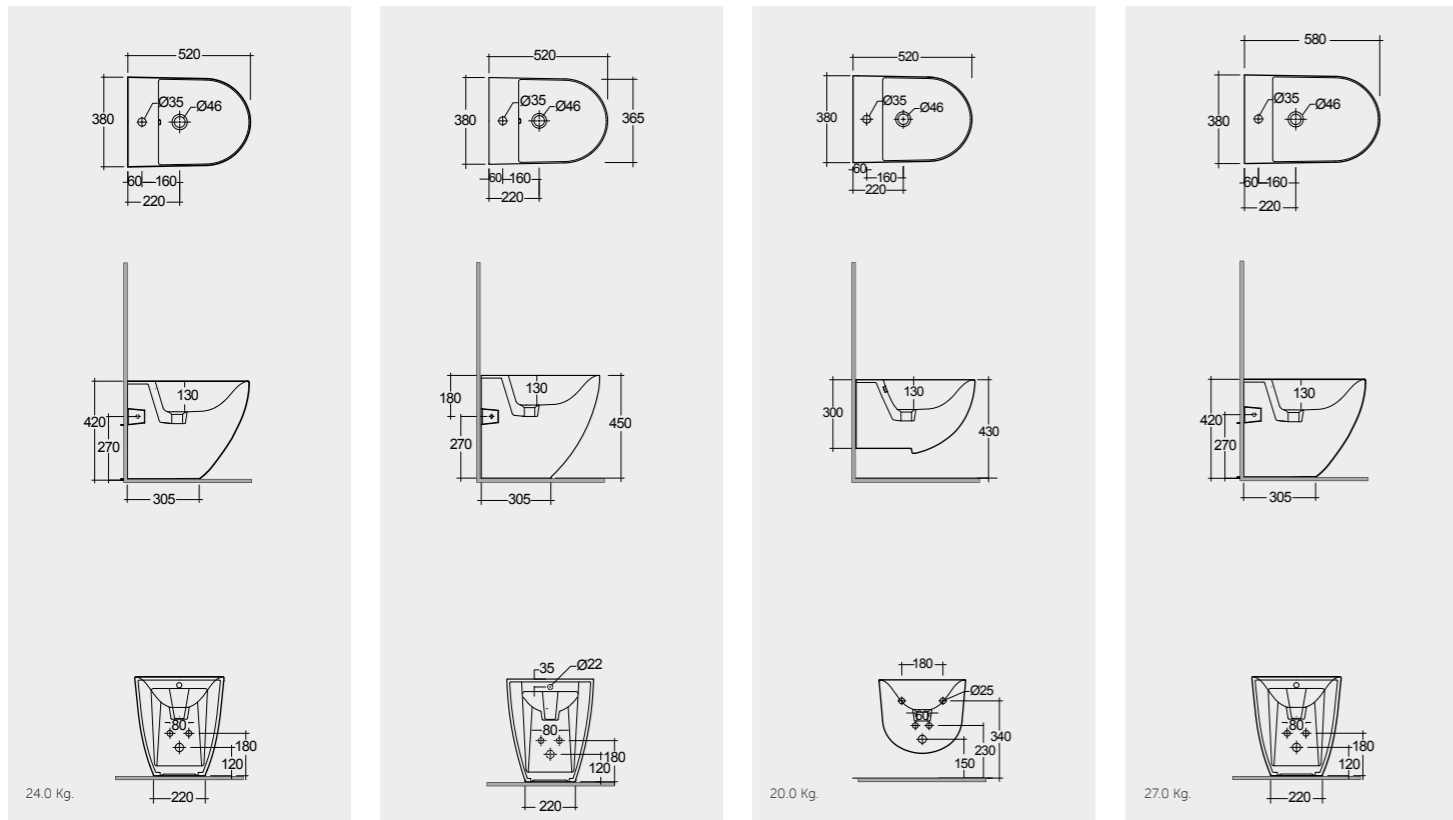

58 CM
DESBD2017AWHA

Hidden Fixations
Comfort Height 42 CM

Hidden Fixations
Comfort Height 45 CM

Hidden Fixations

Hidden Fixations
Comfort Height 42 CM

Measurements

القياسات

Colours available