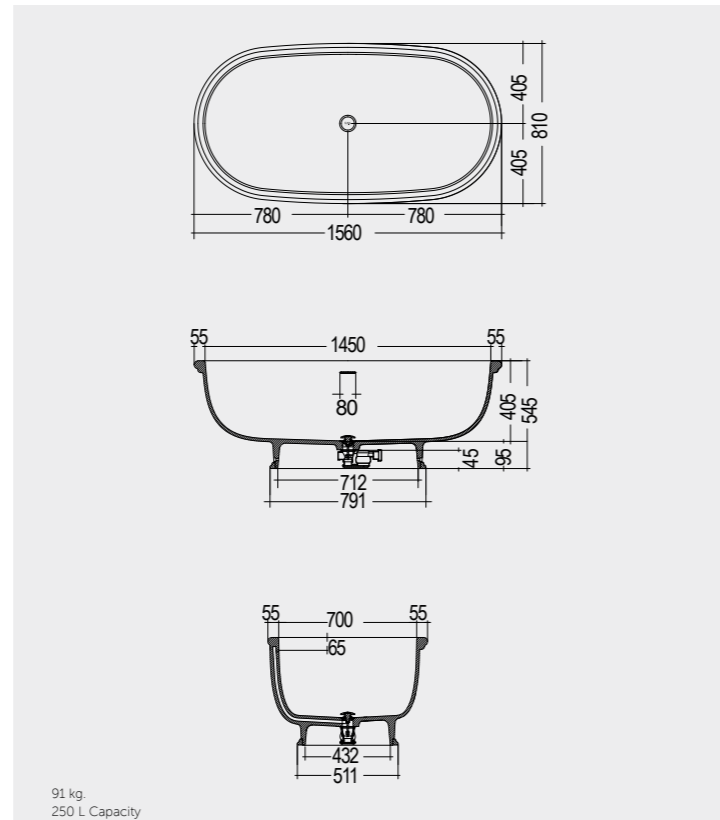

Models

النماذج

156X81 CM
WTBT15681500

Drain Included

156X81 CM
WTBT15681505

Drain Included

Measurements

القياسات