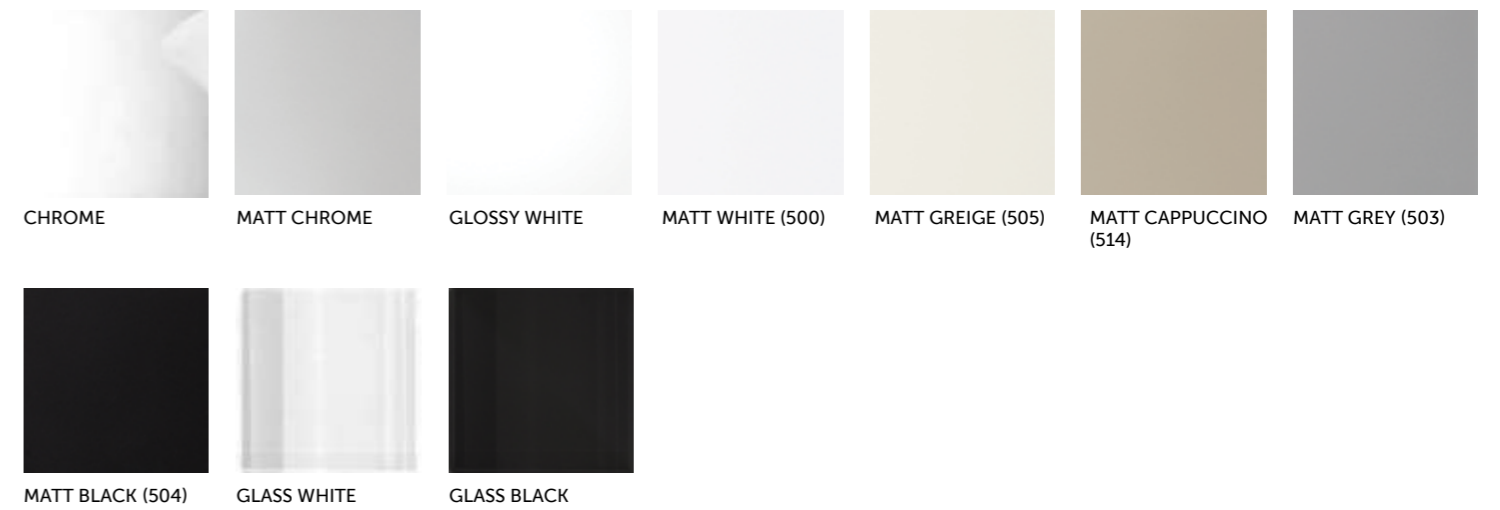

RAK-SILVER GRAB BARS PAGE 623

RAK-ECOFIX & RAK-NEOFIX PUSH PLATES PAGE 624-625