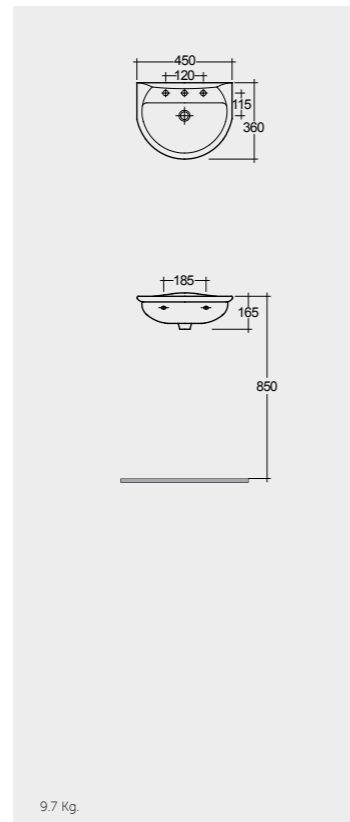

Urea Bambi Plus
YFG076

Colours available

الألوان المتوفرة

Colours shown here are as close to actual sanitaryware as printing process will allow
الألوان المعروضة هنا هي أقرب ما يكون إلى الألوان الطبيعية للأدوات الصحية وذلك لاختلاف الطباعة