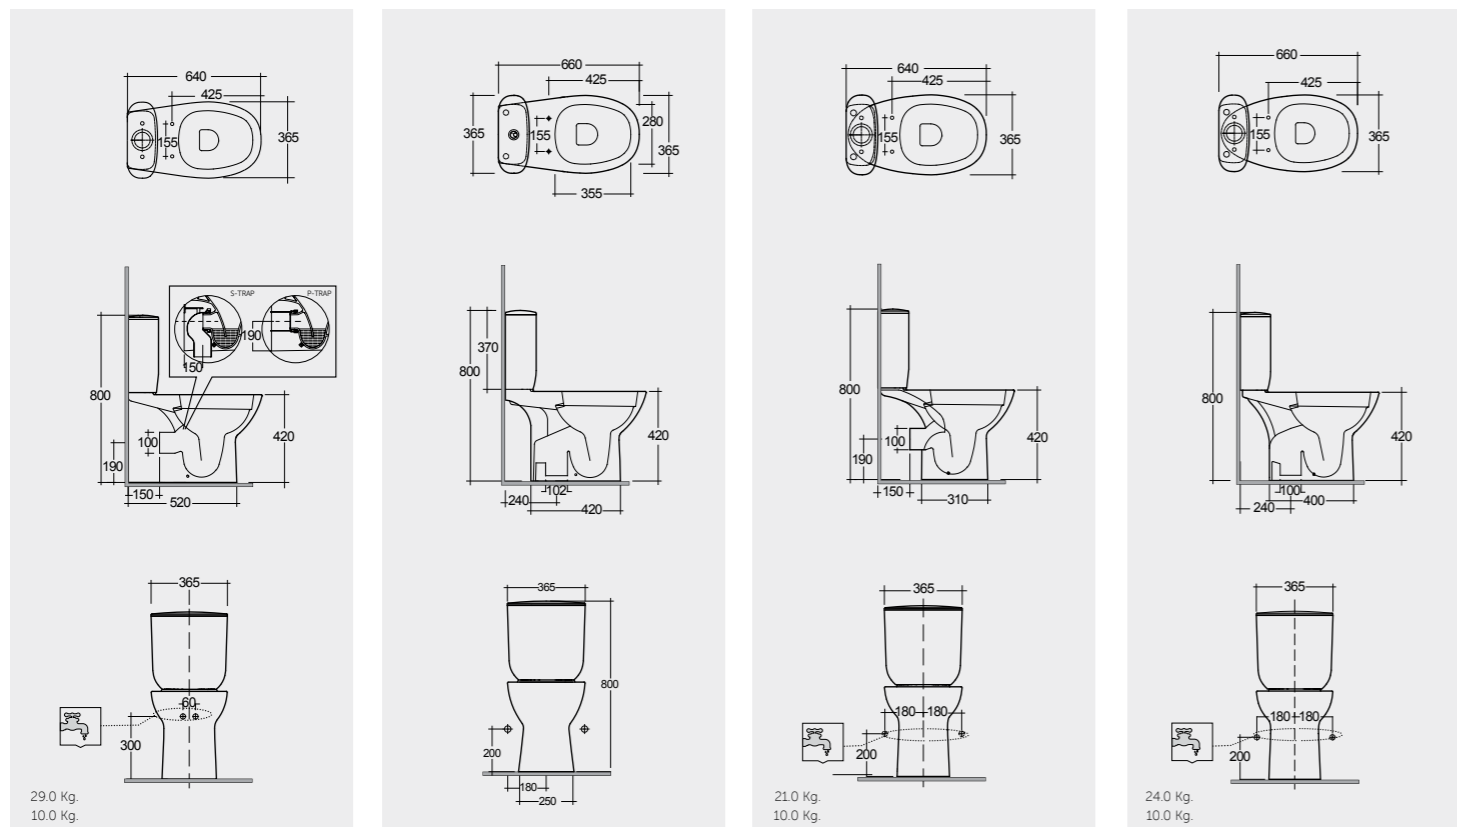

Measurements

القياسات

Urea RAK-Morning
MORSC3900WH
Urea RAK-Morning
MORSC3901WH

Urea RAK-Morning
MORSC3900WH
Urea RAK-Morning
MORSC3901WH

Urea RAK-Morning
MORSC3900WH
Urea RAK-Morning
MORSC3901WH

Urea RAK-Morning
MORSC3900WH
Urea RAK-Morning
MORSC3901WH

Colours available

Colours shown here are as close to actual sanitaryware as printing process will allow
الألوان المبينة هنا قريبة إلى ألوان الأدوات الصحية الفعلية حسبما تسمح به عملية الطباعة

الألوان المتاحة