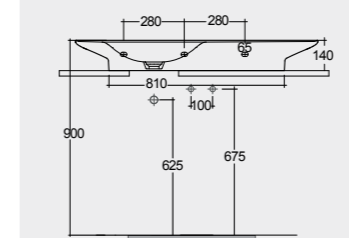

Measurements

القياسات

36.0 Kg

36.0 Kg

36.0 Kg

36.0 Kg

Notes

ملحوظة

All dimensions in mm tolerance $\pm 5\%$ for below 200mm and $\pm 3\%$ for above 200mm

جميع القياسات تكون بالمليمتر $\pm 5\%$ للقياسات التي تقل عن 200 مليمتر و $\pm 3\%$ للقياسات التي تتجاوز 200 مليمتر