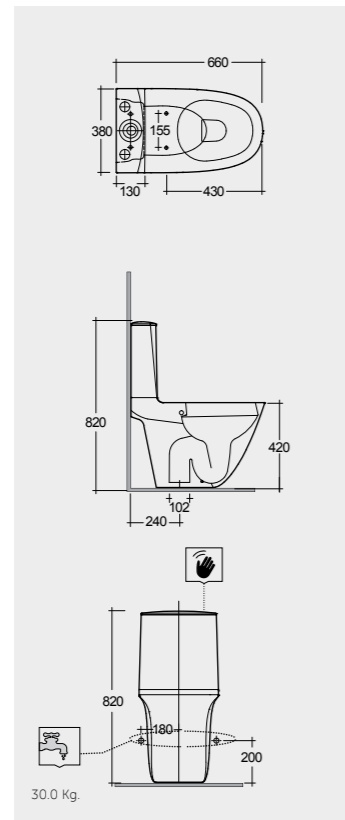

Hidden Fixations

Back Open

Back Open

Comfort Height 42 CM

Comfort Height 42 CM

Comfort Height 42 CM

Measurements

القياسات