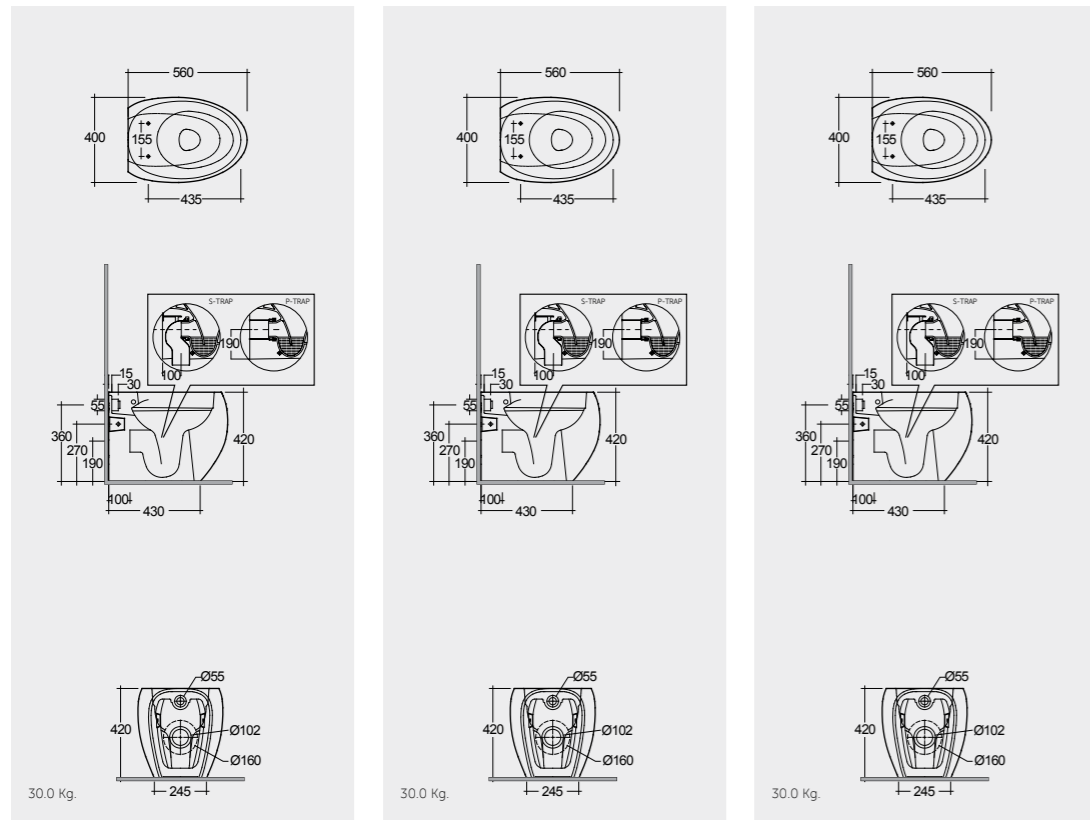

Measurements

القياسات

Urea RAK-Cloud CLOSC3901WH
Urea RAK-Cloud CLOSC3901500
Urea RAK-Cloud CLOSC3901504

Notes

ملحوظة

All dimensions in mm tolerance $\pm 5\%$ for below 200mm and $\pm 3\%$ for above 200mm

جميع القياسات تكون بالمليمتر $\pm 5\%$ للقياسات التي تقل عن 200 مليمتر و $\pm 3\%$ للقياسات التي تتجاوز 200 مليمتر