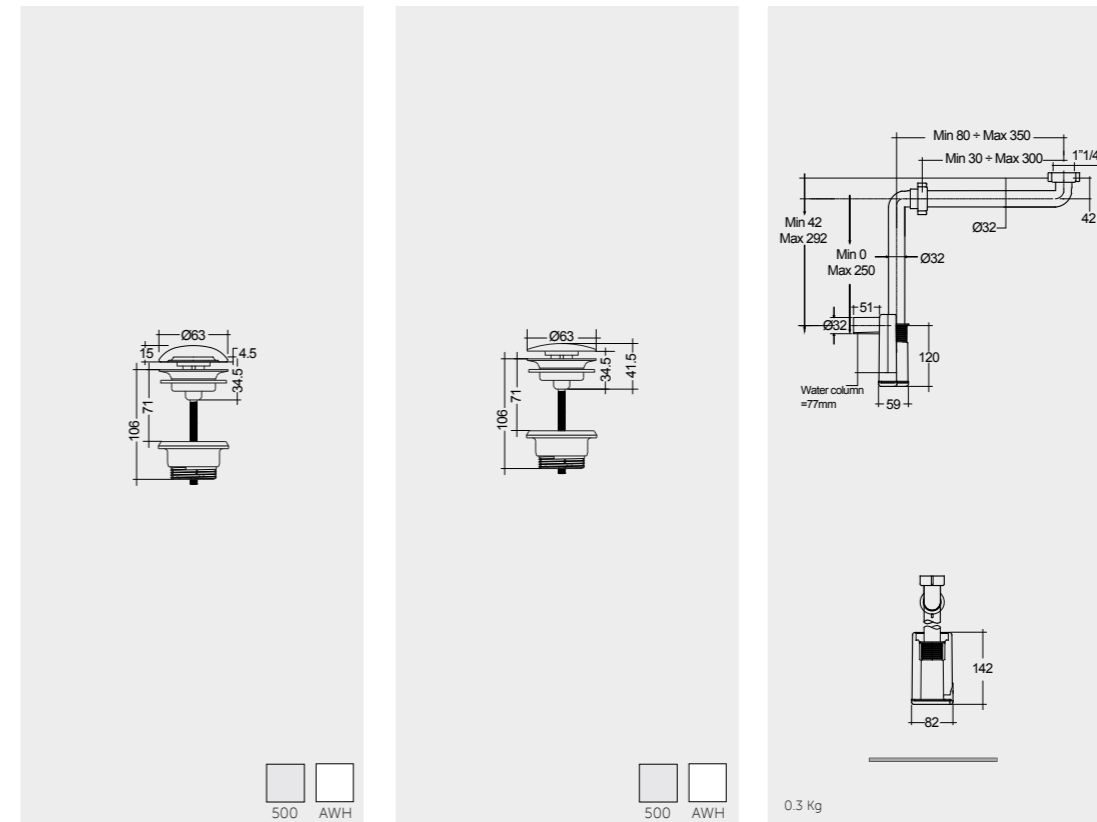

Measurements

القياسات