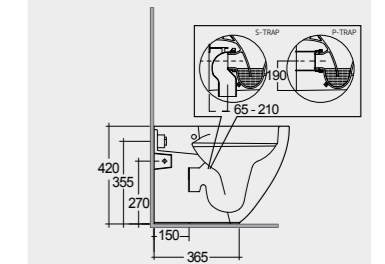

Hidden Fixations
Comfort Height 45 CM

Hidden Fixations
Comfort Height 42 CM

Hidden Fixations
Comfort Height 42 CM
Shifted Outlet (Traslato)

Measurements

القياسات

Urea RAK-Des
DESSC3900WH
Urea RAK-Des
DESSC3901WH