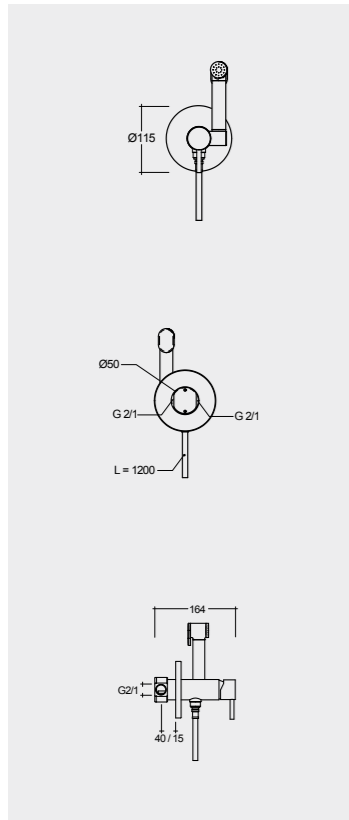

SET WITH MIXER (SHATAFF)
BRASS CHROME : SPRDOMX0001

Notes

ملحوظة

All dimensions in mm tolerance $\pm 5\%$ for below 200mm and $\pm 3\%$ for above 200mm جميع القياسات تكون بالمليمتر $\pm 5\%$ للقياسات التي تقل عن 200مليمتر و $\pm 3\%$ للقياسات التي تتجاوز 200مليمتر