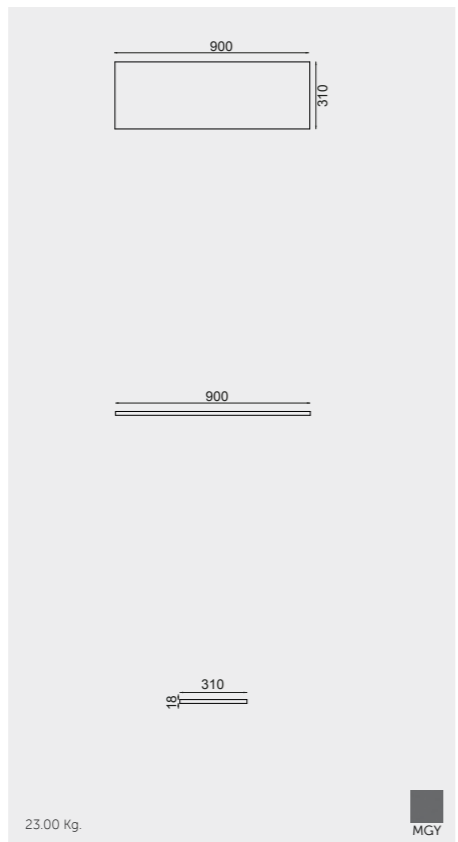

Measurements

القياسات