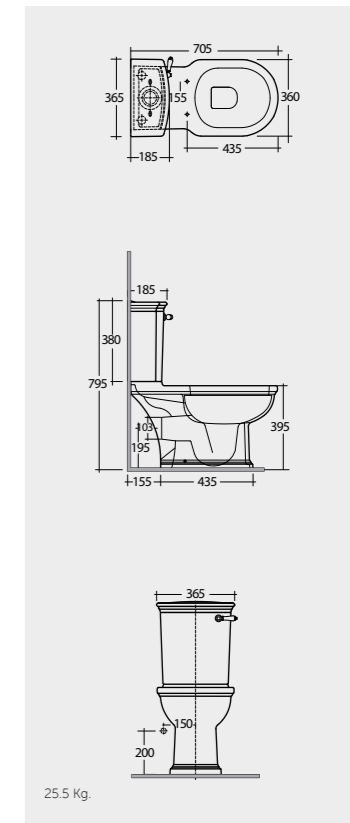

Measurements

القياسات

- Lacquered Polyester RAK-Washington WTSC3901503
- ABS RAK-Washington JM05DSCQRAWHA
- Urea RAK-Compact YFG173A

- Lacquered Polyester RAK-Washington WTSC3901503
- ABS RAK-Washington JM05DSCQRAWHA
- Urea RAK-Compact YFG173A

- Lacquered Polyester RAK-Washington WTSC3901503
- ABS RAK-Washington JM05DSCQRAWHA
- Urea RAK-Compact YFG173A

- Lacquered Polyester RAK-Washington WTSC3901503
- ABS RAK-Washington JM05DSCQRAWHA
- Urea RAK-Compact YFG173A