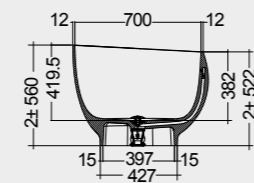

Models

النماذج

140X75 CM
CLOBT14075500

140X75 CM
CLOBT14075505

Drain Included

Drain Included

Measurements

القياسات