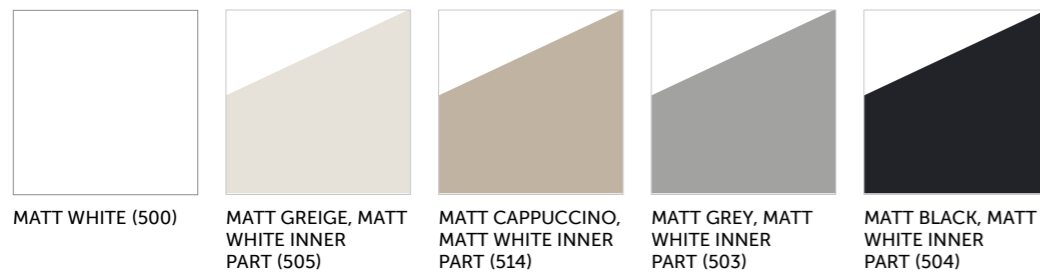

RAKSOLID FOR BATHTUBS PAGE 620