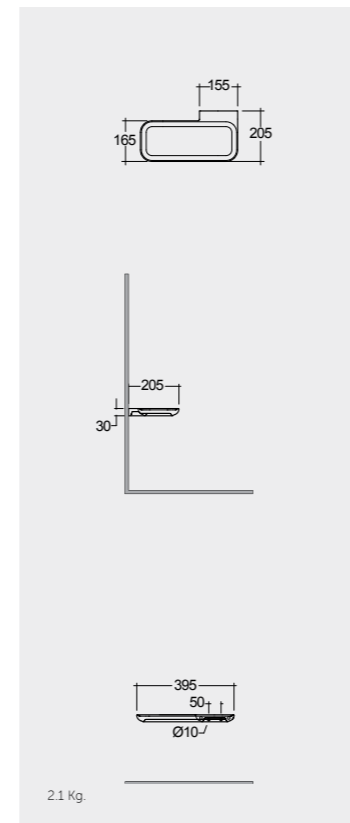

Measurements

القياسات