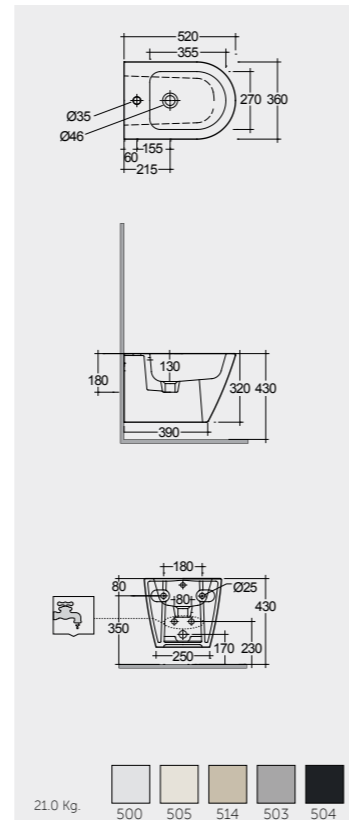

Hidden Fixations

Hidden Fixations

Measurements

القياسات

Urea RAK-Feeling
RST3901514