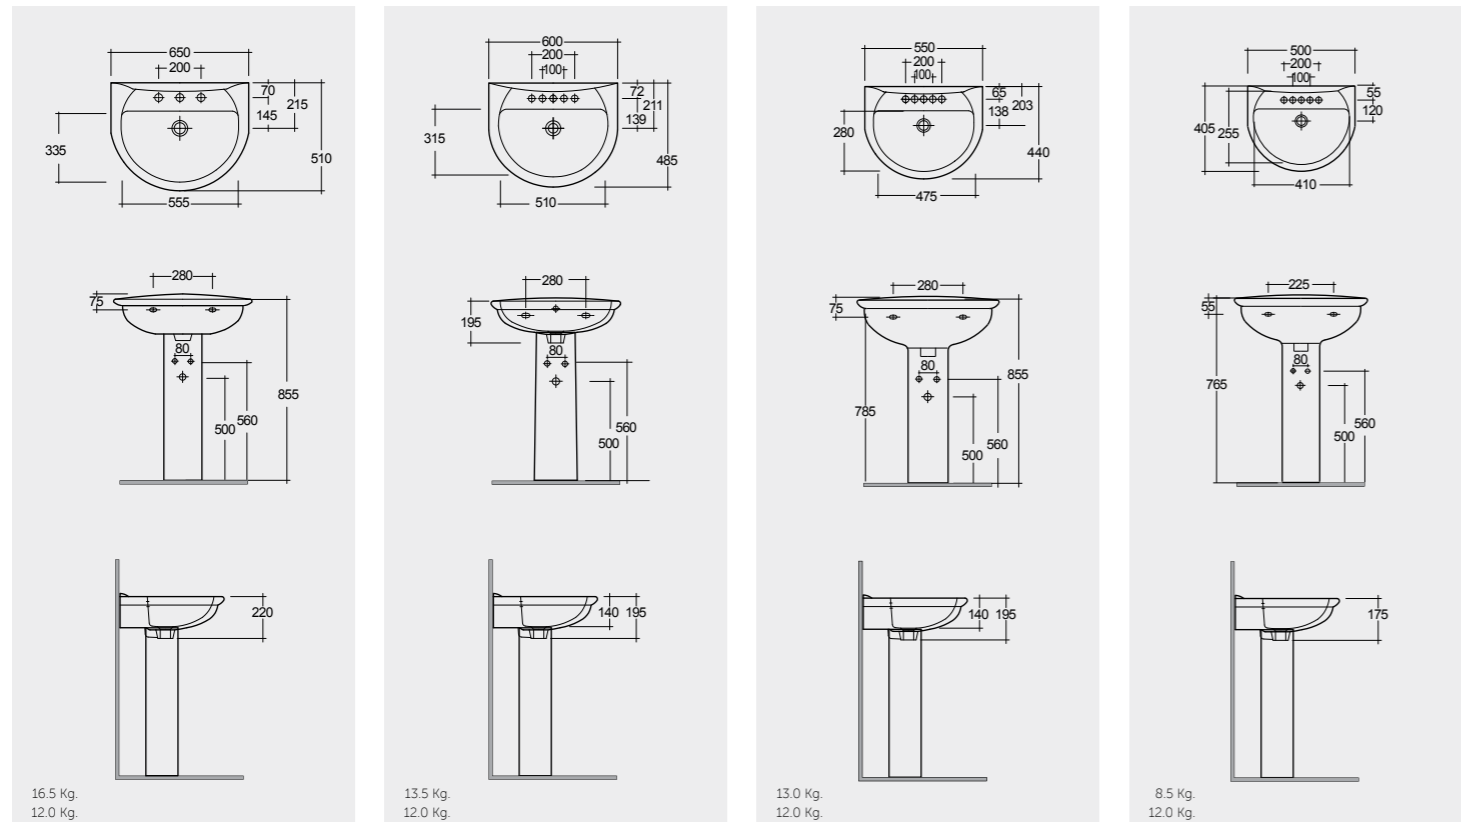

Models

النماذج

65 CM
KR2001AWHA
KR0102AWHA

60 CM
KR0101AWHA
KR0102AWHA

55 CM
KR0701AWHA
KR0102AWHA

50 CM
KR0501AWHA
KR0102AWHA

Measurements

القياسات