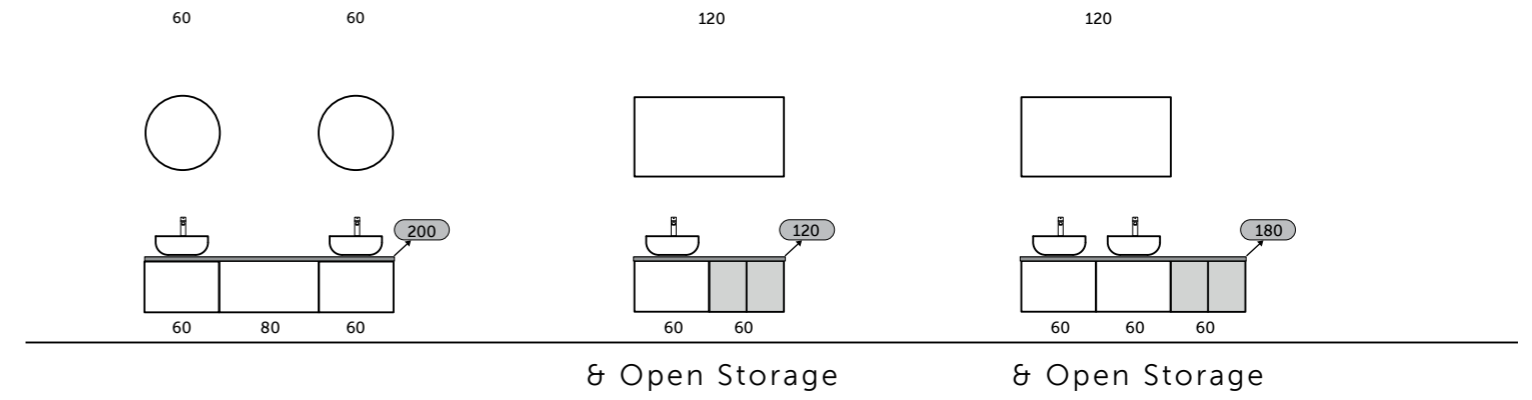

RAK-PLANO & COUNTERTOP WB