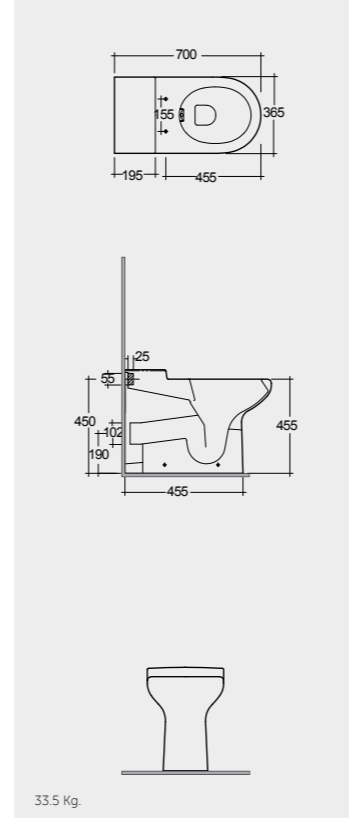

33.5 Kg.

Urea care
YFG085A

Colours available

الألوان المتوفرة

Colours shown here are as close to actual sanitaryware as printing process will allow
الألوان المعروضة هنا هي أقرب ما يكون إلى الألوان الطبيعية للأدوات الصحية وذلك لاختلاف الطباعة

Alpine White
أبيض