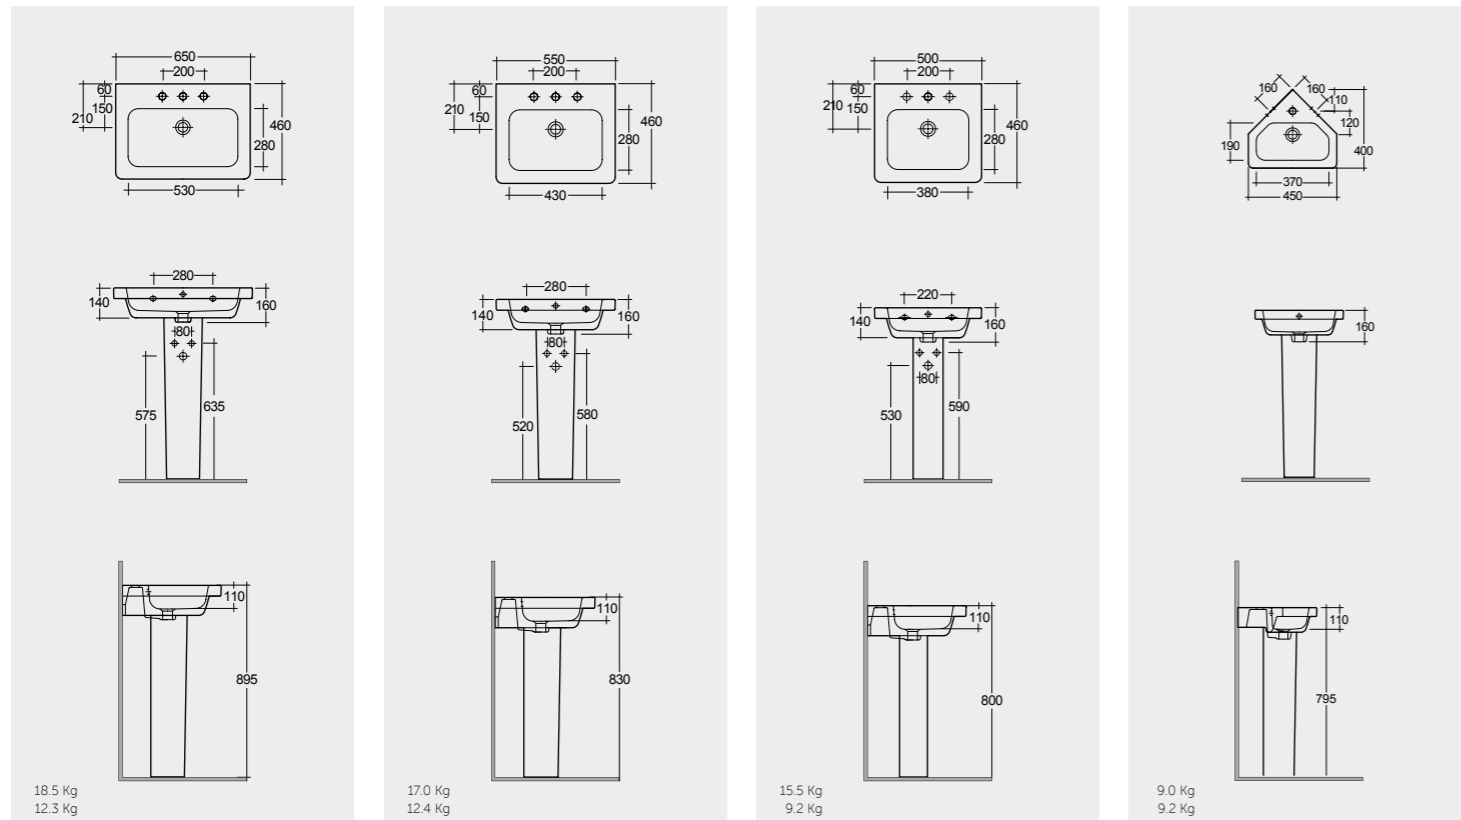

Models

النماذج

65 CM
RST0101AWHA
RST0102AWHA

55 CM
RST0801AWHA
CY0102AWHA

50 CM
RST0501AWHA
CO0102AWHA

45 CM
RST2601AWHA
CO0102AWHA

Measurements

القياسات