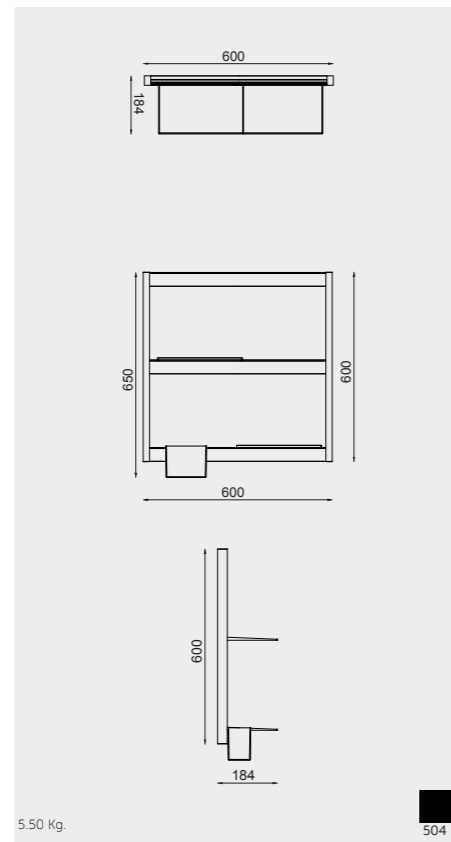

Measurements

القياسات