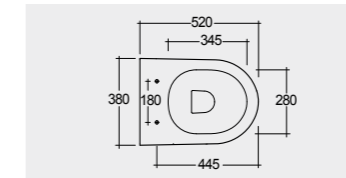

Hidden Fixations
Comfort Height 45 CM

Hidden Fixations
Comfort Height 42 CM

Hidden Fixations
Comfort Height 42 CM
Shifted Outlet (Traslato)

Measurements

القياسات

Urea RAK-Des
DESSC3900WH
Urea RAK-Des
DESSC3901WH