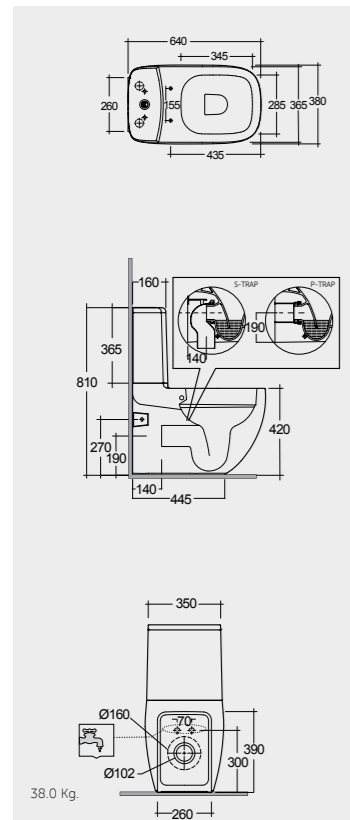

Models

النماذج

Rimless

64 CM
ILLWC1146AWHA
ILLWT1800AWHA

Rimless

66 CM
ILLWC1045AWHA
ILLWT1800AWHA

Rimless

52 CM
ILLWC1346AWHA

Rimless

52 CM
ILLWC1446AWHA

Hidden Fixations
Comfort Height 42 CM

Back Open
Comfort Height 42 CM

Hidden Fixations
Comfort Height 42 CM

Hidden Fixations

Measurements

القياسات

Urea RAK-Illusion
ILLSC3901WH
Urea RAK-Illusion
ILLSC3903WH
Urea RAK-Illusion
ILLSC3900WH

Urea RAK-Illusion
ILLSC3901WH
Urea RAK-Illusion
ILLSC3903WH
Urea RAK-Illusion
ILLSC3900WH

Urea RAK-Illusion
ILLSC3901WH
Urea RAK-Illusion
ILLSC3903WH
Urea RAK-Illusion
ILLSC3900WH

Urea RAK-Illusion
ILLSC3901WH
Urea RAK-Illusion
ILLSC3903WH
Urea RAK-Illusion
ILLSC3900WH