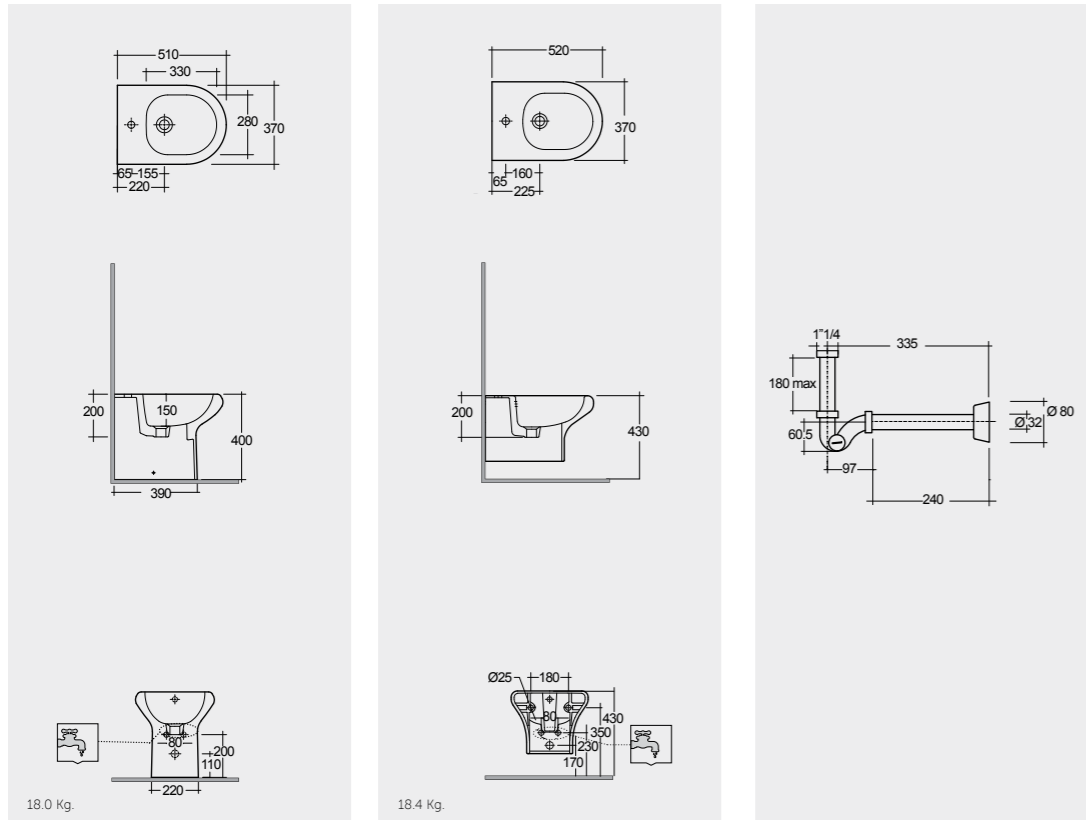

Models

النماذج

51 CM
CO07AWHA

52 CM
CO28AWHA
Hidden Fixations

FOR BIDET
ABS CHROME : BTRBDABS010
PP WHITE : BTRBDPPR011
Inspectionable

Measurements

القياسات

Colours available