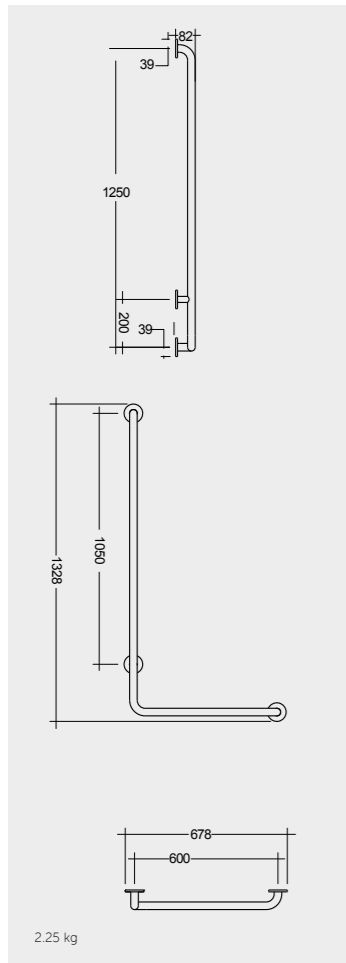

Notes

ملحوظة

All dimensions in mm tolerance $\pm 5\%$ for below 200mm and $\pm 3\%$ for above 200mm

جميع القياسات تكون بالمليمتر $\pm 5\%$ للقياسات التي تقل عن 200مليمتر و $\pm 3\%$ للقياسات التي تتجاوز 200مليمتر

ROUGH POLISHING
FOR BETTER GRIP

SENIOR
NEEDS