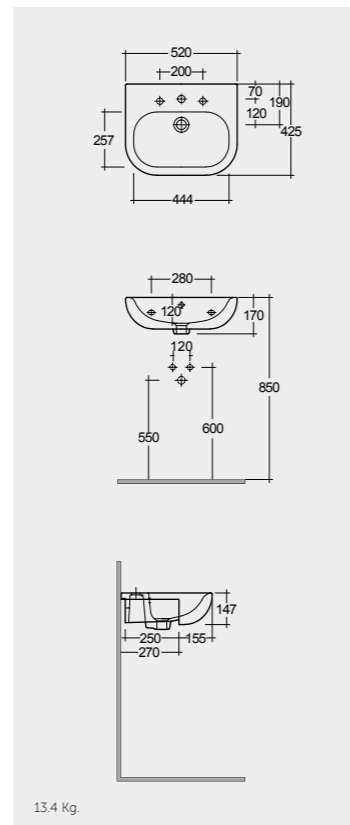

Measurements

القياسات

Colours available

الألوان المتاحة

Colours shown here are as close to actual sanitaryware as printing process will allow
الألوان المبينة هنا قريبة إلى ألوان الأدوات الصحية الفعلية حسبما تسمح به عملية الطباعة