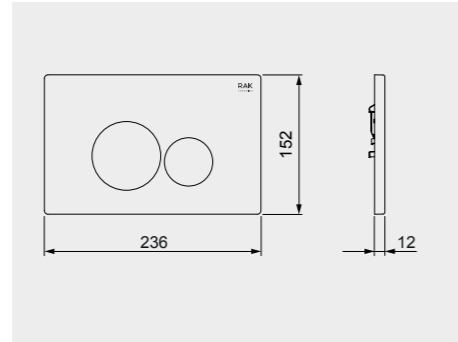

- White FSRAPPL003
- Chrome FSRAPPL004
- Matt Chrome FSRAPPL005