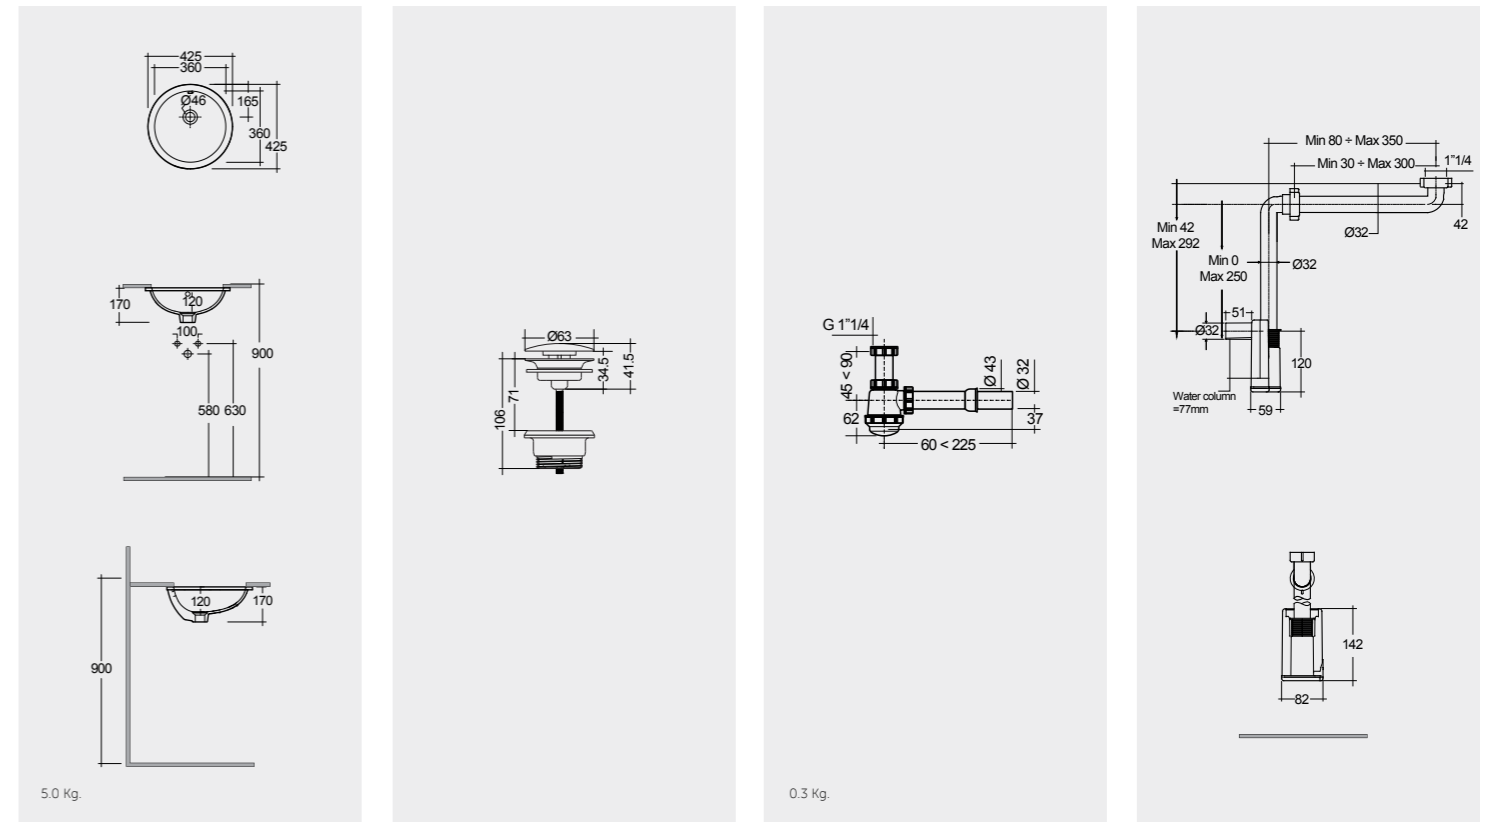

Inspectionable
Space Saving

With Overflow

Measurements

القياسات

Models

النماذج

50X42 CM
VART25001AWHA

50X42 CM
VARDI25001AWHA