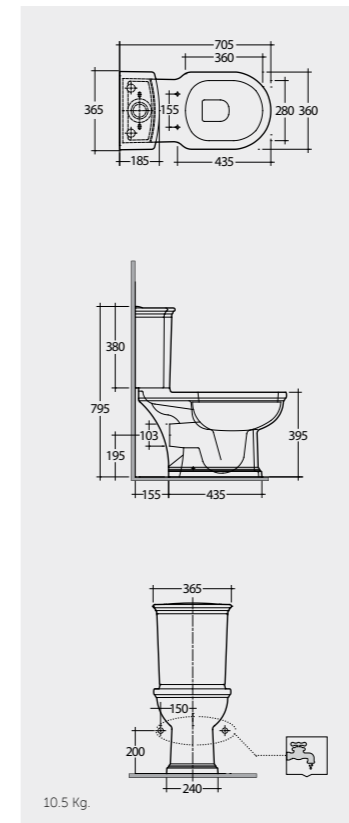

Measurements

القياسات

- Lacquered Polyester RAK-Washington WTSC3901503
- ABS RAK-Washington JM05DSCQRAWHA
- Urea RAK-Compact YFG173A

- Lacquered Polyester RAK-Washington WTSC3901503
- ABS RAK-Washington JM05DSCQRAWHA
- Urea RAK-Compact YFG173A

- Lacquered Polyester RAK-Washington WTSC3901503
- ABS RAK-Washington JM05DSCQRAWHA
- Urea RAK-Compact YFG173A

- Lacquered Polyester RAK-Washington WTSC3901503
- ABS RAK-Washington JM05DSCQRAWHA
- Urea RAK-Compact YFG173A