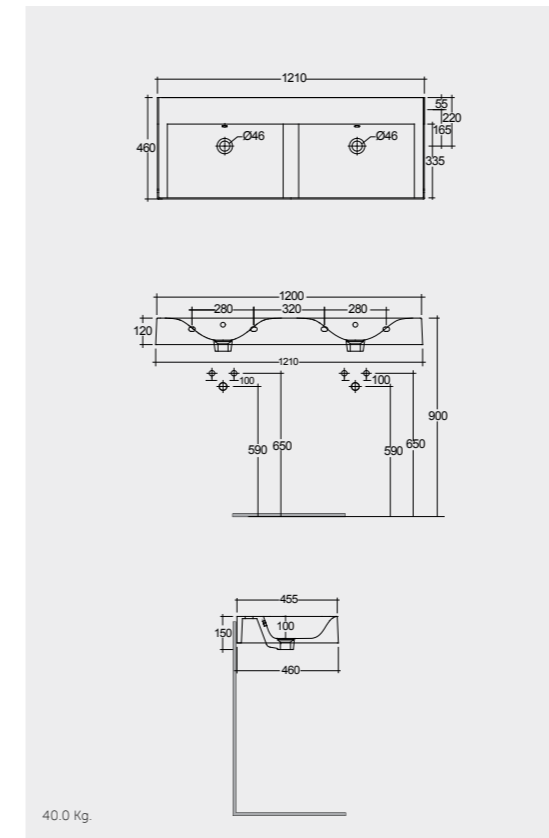

Measurements

القياسات