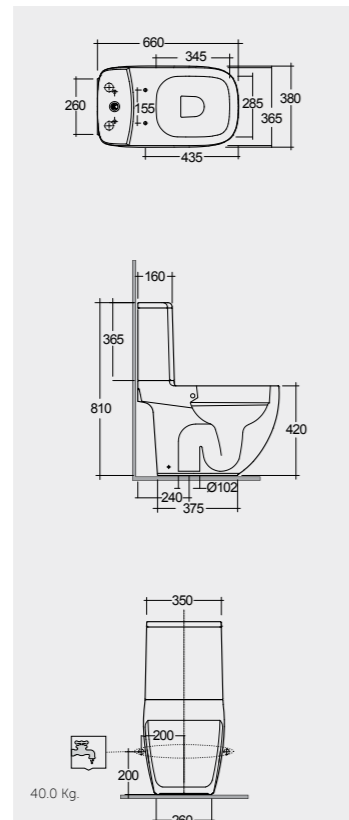

Models

النماذج

Rimless

64 CM
ILLWC1146AWHA
ILLWT1800AWHA

Rimless

66 CM
ILLWC1045AWHA
ILLWT1800AWHA

Rimless

52 CM
ILLWC1346AWHA

Rimless

52 CM
ILLWC1446AWHA

Hidden Fixations
Comfort Height 42 CM

Back Open
Comfort Height 42 CM

Hidden Fixations
Comfort Height 42 CM

Hidden Fixations

Measurements

القياسات

Urea RAK-Illusion
ILLSC3901WH
Urea RAK-Illusion
ILLSC3903WH
Urea RAK-Illusion
ILLSC3900WH

Urea RAK-Illusion
ILLSC3901WH
Urea RAK-Illusion
ILLSC3903WH
Urea RAK-Illusion
ILLSC3900WH

Urea RAK-Illusion
ILLSC3901WH
Urea RAK-Illusion
ILLSC3903WH
Urea RAK-Illusion
ILLSC3900WH

Urea RAK-Illusion
ILLSC3901WH
Urea RAK-Illusion
ILLSC3903WH
Urea RAK-Illusion
ILLSC3900WH