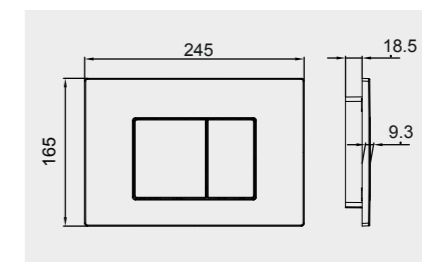

NEOFSRAKPPL17 Matt Black