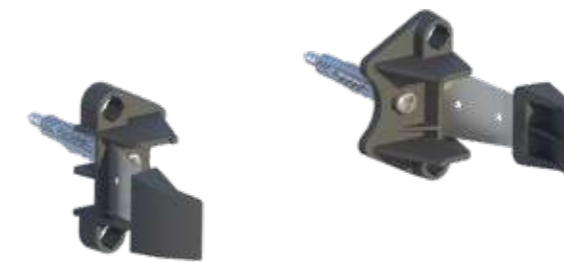

SILENT FLUSH

Rimless technology allows a faster and more silent flush.

EFFICIENT DESIGN

Design and efficiency can be successfully combined. Water flows vertically and horizontally, before flushing the entire inner surface of the bowl, without splashing.

The Hidden Fixation System is comfortable and time saving, in fact one-man installation is made possible by the clip system that keeps the ceramic held up during the installation.

FOR BACK TO WALL AND FREE STANDING