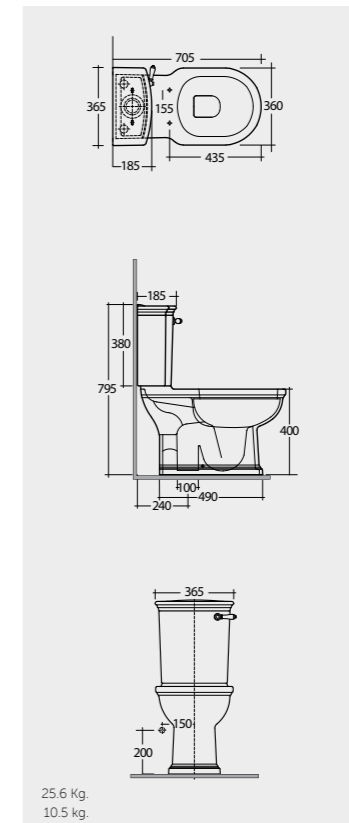

Measurements

القياسات

- Lacquered Polyester RAK-Washington WTSC3901503
- ABS RAK-Washington JM05DSCQRAWHA
- Urea RAK-Compact YFG173A

- Lacquered Polyester RAK-Washington WTSC3901503
- ABS RAK-Washington JM05DSCQRAWHA
- Urea RAK-Compact YFG173A

- Lacquered Polyester RAK-Washington WTSC3901503
- ABS RAK-Washington JM05DSCQRAWHA
- Urea RAK-Compact YFG173A

- Lacquered Polyester RAK-Washington WTSC3901503
- ABS RAK-Washington JM05DSCQRAWHA
- Urea RAK-Compact YFG173A