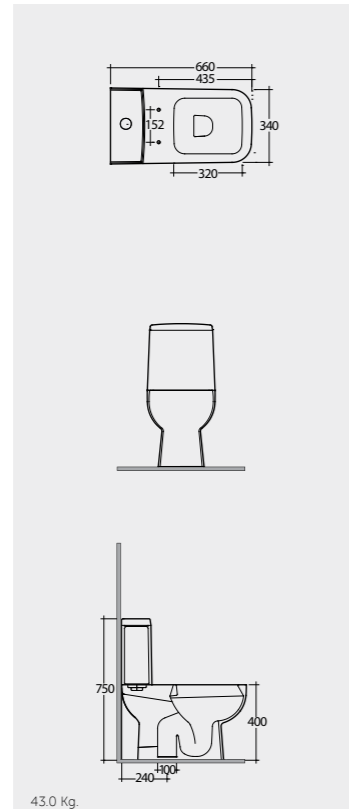

74 CM
WT12AWHA
WT09AWHA

Measurements

القياسات

43.0 Kg.

43.0 Kg.

39.5 Kg.

39.5 Kg.

Complete set included seat cover & flush together