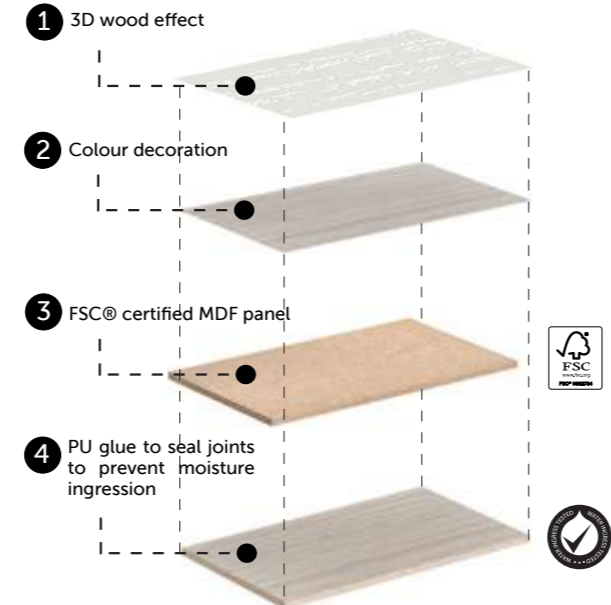

For more information: www.fsc.org

MATERIALS

المواد

LAMILAK

TECHWOOD

LAMILAK is the new gloss material that exudes consistent quality and performance. The brilliant high gloss shine gives a striking smooth surface final appearance. To protect the environment, LAMILAK is produced from PET recyclable material.