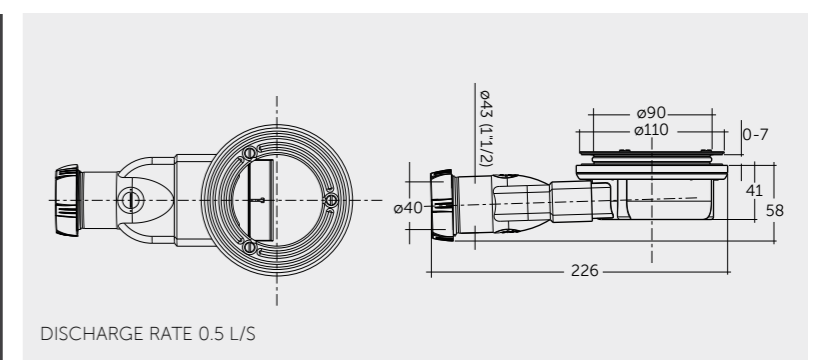

BATHTUB REPLACEMENT

بديل حوض الإستحمام

All dimensions in mm tolerance $\pm 5\%$
for below 200mm and $\pm 3\%$ for above
200mm

جميع القياسات تكون بالمليمتر + 5% للقياسات التي
تقل عن 200 مليمتر و + 3% للقياسات التي تتجاوز
200 مليمتر

QUADRANT

الربعية

SHOWER DRAIN DEPTH OF WATER SEAL 30MM

SHOWER DRAIN MEMBRANE WATER SEAL