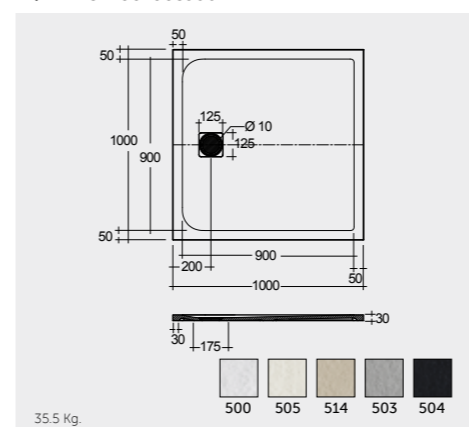

SHOWER DRAIN DEPTH OF
WATER SEAL 30MM

SHOWER DRAIN MEMBRANE
WATER SEAL