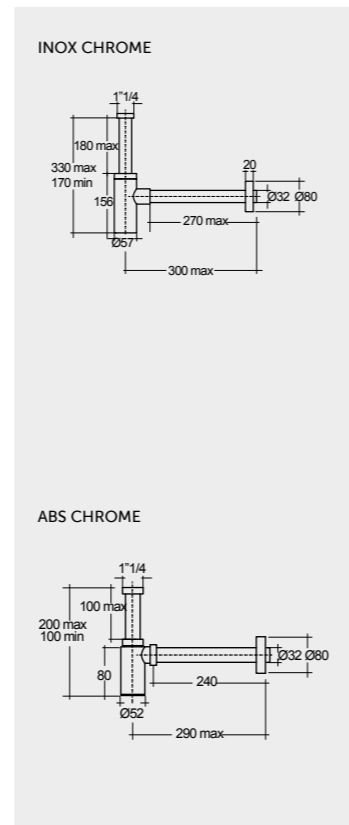

Measurements

القياسات

Colours available

الألوان المتاحة

Colours shown here are as close to actual sanitaryware as printing process will allow
الألوان المبينة هنا قريبة إلى ألوان الأدوات الصحية الفعلية حسبما تسمح به عملية الطباعة