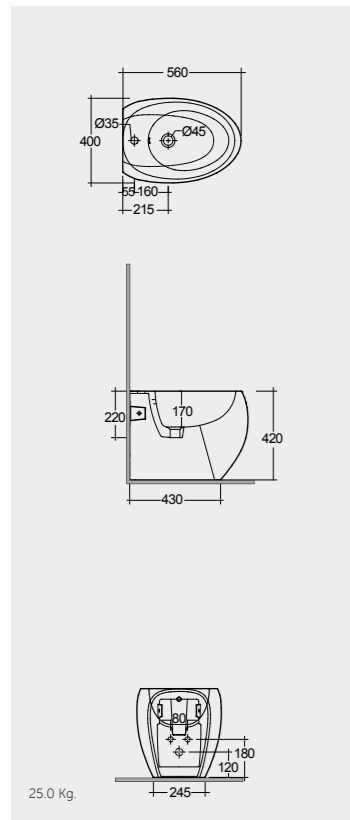

Hidden Fixations
Comfort Height 42 CM

Matt Finish
Hidden Fixations
Comfort Height 42 CM

Matt Finish
Hidden Fixations
Comfort Height 42 CM

Inspectionable

Measurements

القياسات

Models

النماذج