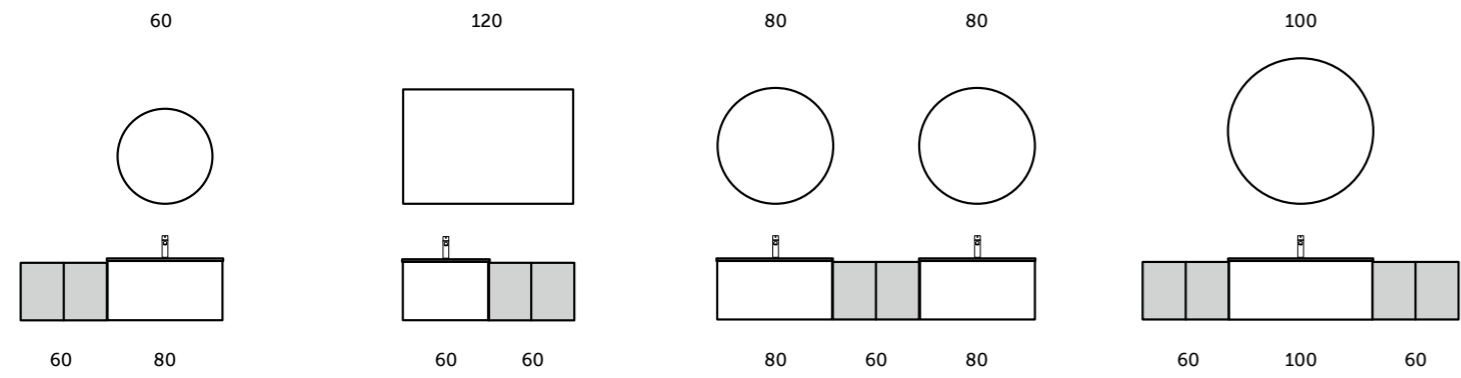

WITH RAK-JOY DROP-IN WASHBASINS

LEFT   RIGHT   MIDDLE   BOTH ENDS