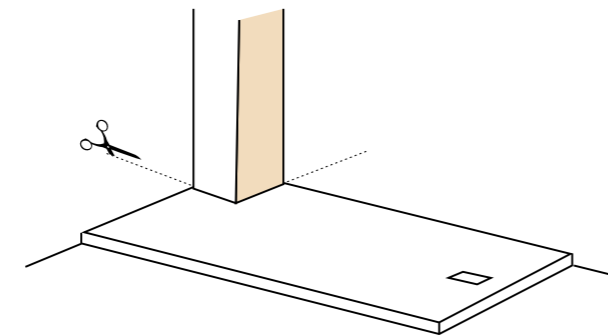

Product range

BATHTUB REPLACEMENT

RECTANGULAR

QUADRANT

Customization

Some examples of customization

WHITE (500)

GREIGE (505)