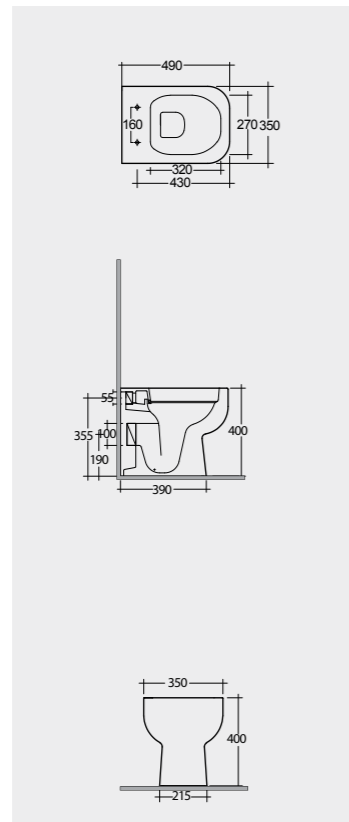

Urea RAK-Series 600
YFG187
Urea RAK-Series 600
YFG187B