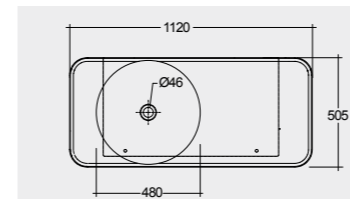

Measurements

القياسات

36.0 Kg

36.0 Kg

36.0 Kg

36.0 Kg

Notes

ملحوظة

All dimensions in mm tolerance $\pm 5\%$ for below 200mm and $\pm 3\%$ for above 200mm

جميع القياسات تكون بالمليمتر $\pm 5\%$ للقياسات التي تقل عن 200 مليمتر و $\pm 3\%$ للقياسات التي تتجاوز 200 مليمتر