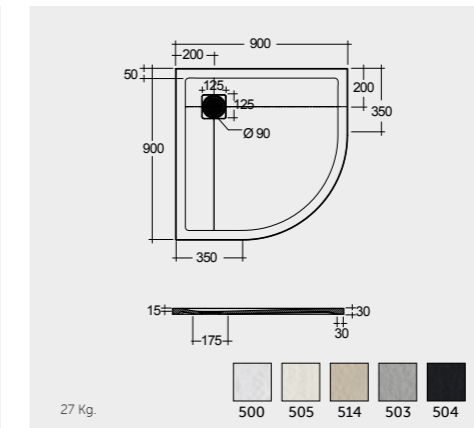

QUADRANT

الربعية

100 X 100 CM
RFQU100100S500

90 X 90 CM
RFQU009090S500

80 X 80 CM
RFQU008080S500

SHOWER DRAIN DEPTH OF WATER SEAL 30MM

RFXXGW00001

SHOWER DRAIN MEMBRANE WATER SEAL