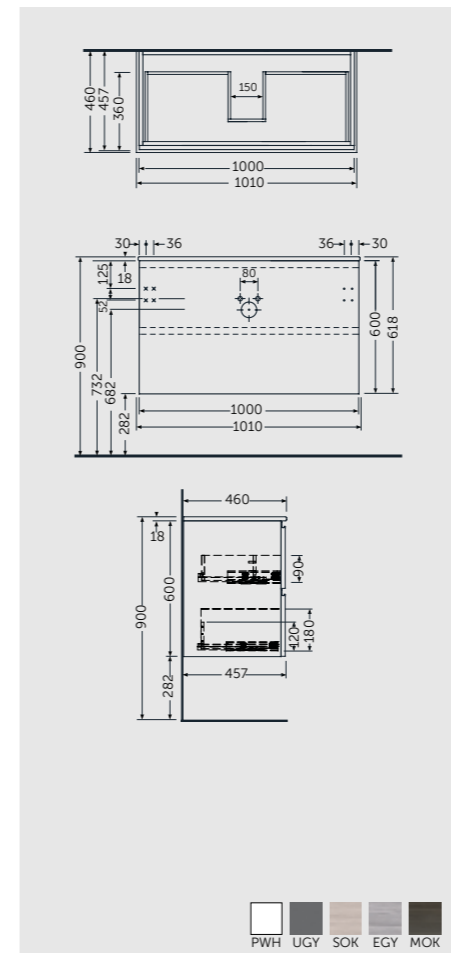

200cm = 2x W 100CM Units
JOYWH100UGY x2

Measurements

القياسات