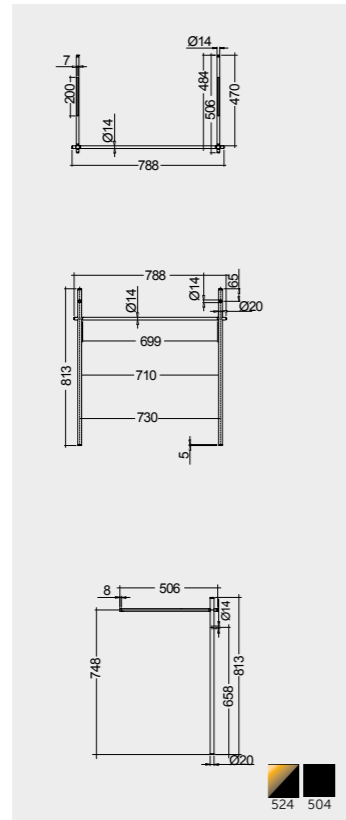

Horizontal bar included for size 92 & 112 cm

Horizontal bar included for size 92 & 112 cm

Measurements

القياسات

Notes

ملحوظة

All dimensions in mm tolerance $\pm 5\%$ for below 200mm and $\pm 3\%$ for above 200mm