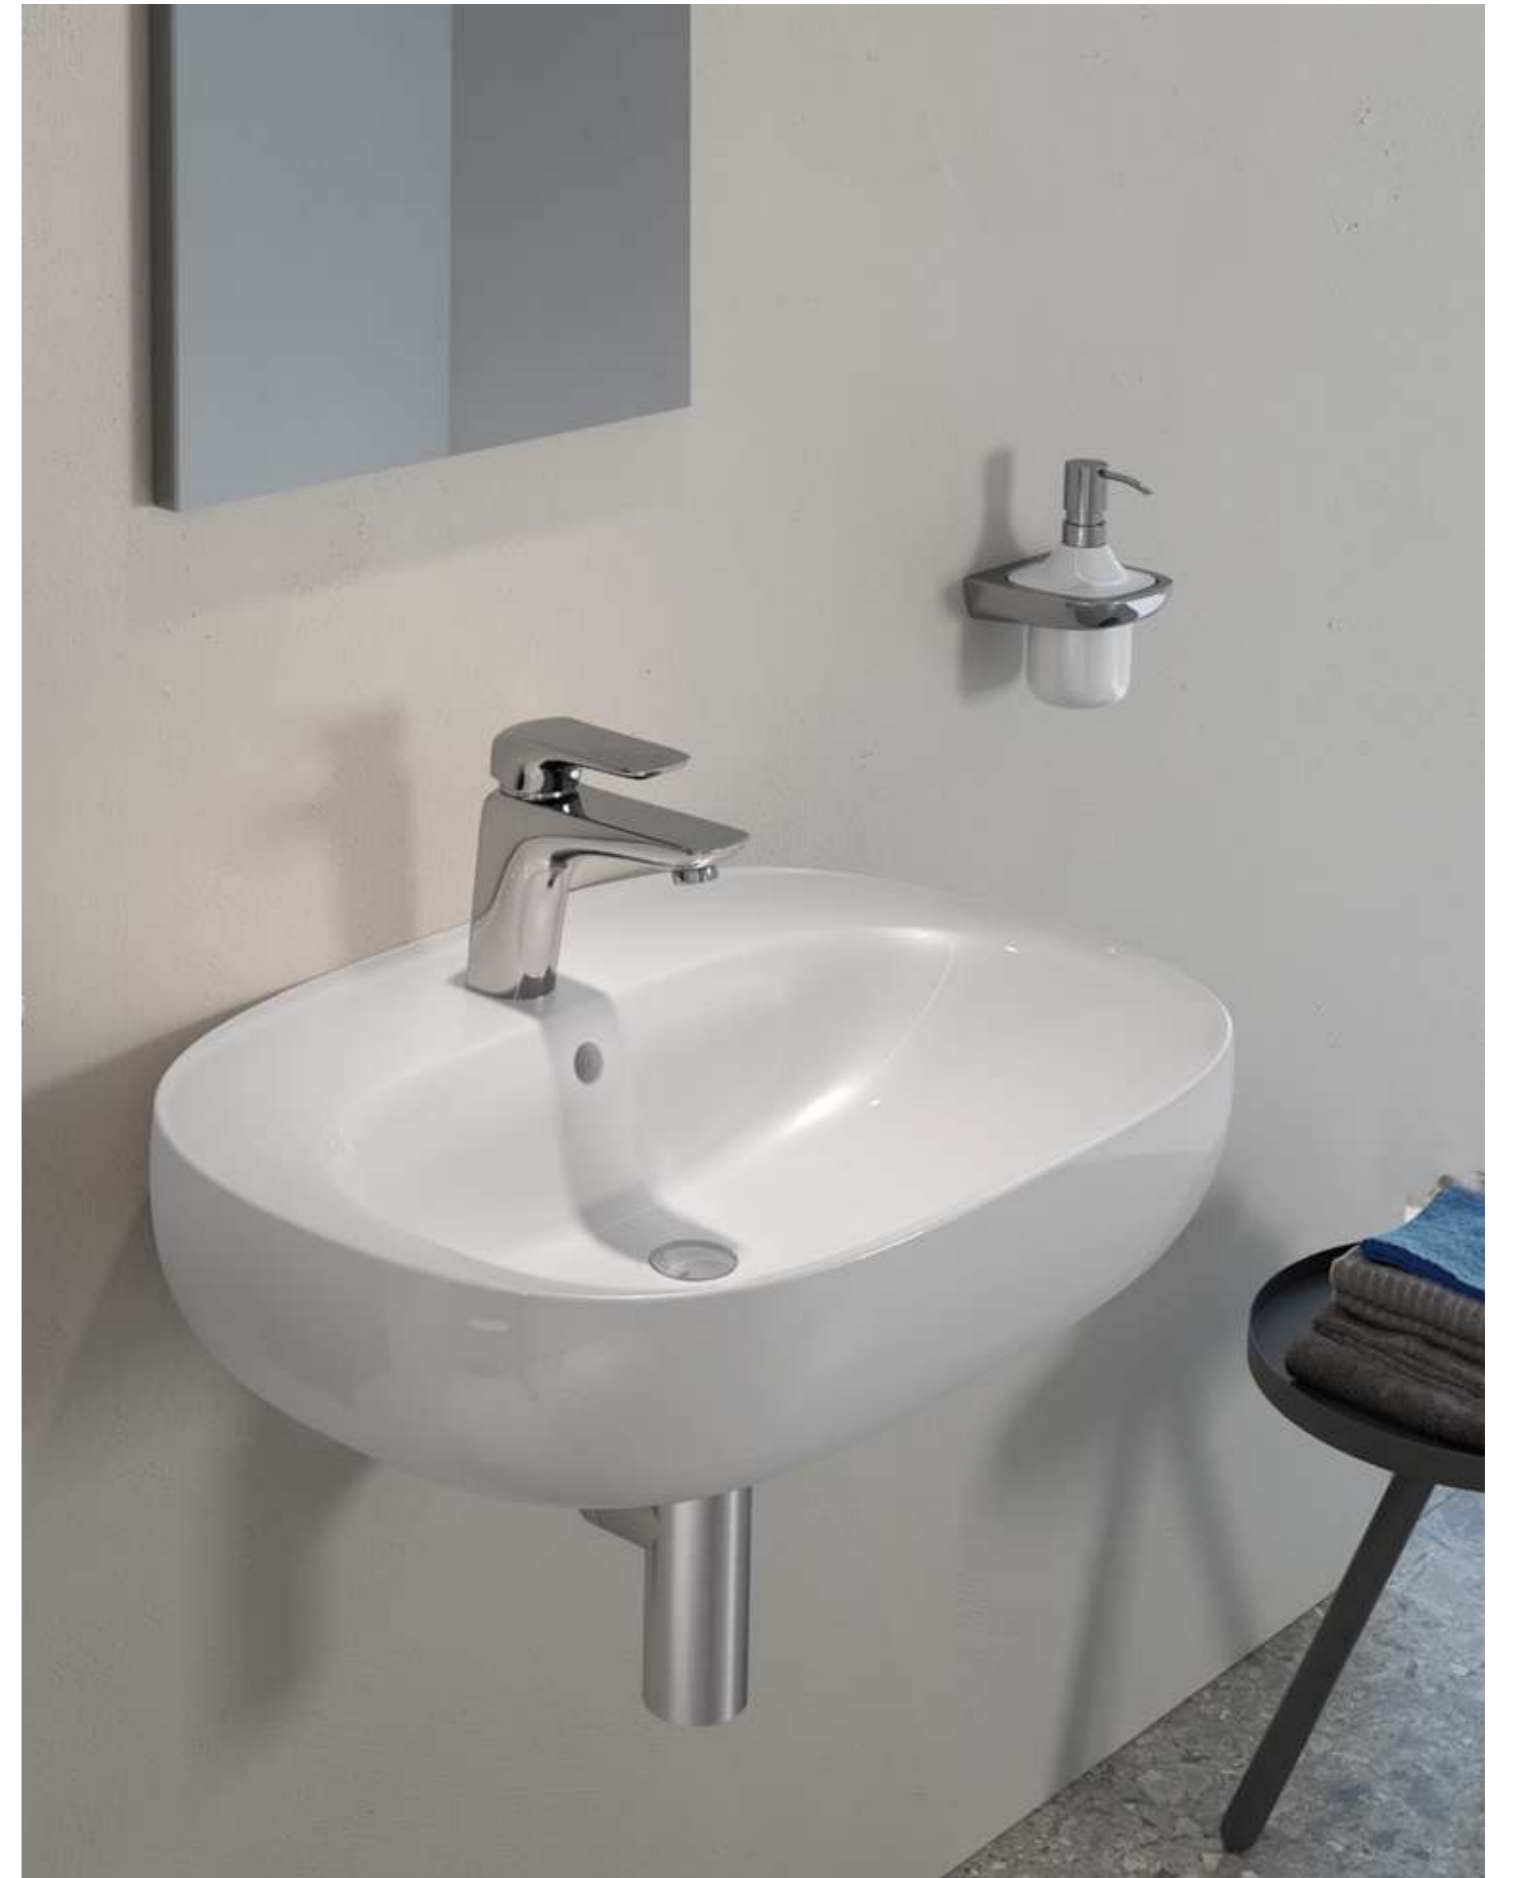

55 CM
ILLWB5501AWHA

RAK-SENSATION

RAK-Sensation An eclectic collection, combining aesthetic functionality and innovation. Rimless technology, hidden fixations and symmetrical shapes underlining the soft turning of the unique and distinctive form. Stylish and captivating RAK-Sensation defines your bathroom with natural harmony.