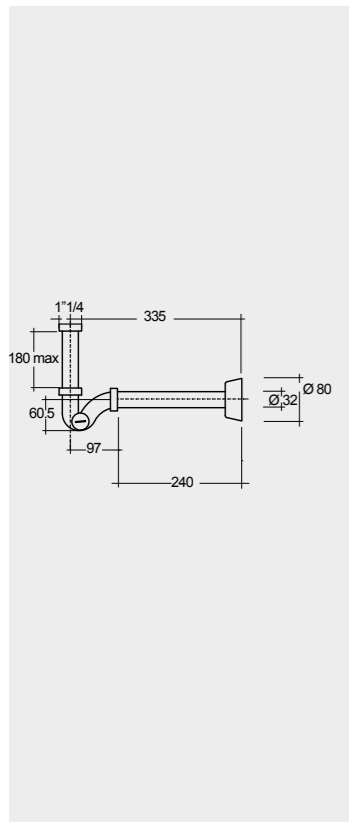

RAK-DUO / BOTTLE TRAPS FOR BIDETS

Models

النماذج

FOR BIDET
ABS CHROME : BTRBDABS010

FOR BIDET
PP WHITE : BTRBDPPR011

Inspectionable

Inspectionable

Measurements

القياسات

Notes

ملحوظة

All dimensions in mm tolerance $\pm 5\%$ for below 200mm and $\pm 3\%$ for above 200mm | جميع القياسات تكون بالمليمتر $\pm 5\%$ للقياسات التي تقل عن 200 مليمتر و $\pm 3\%$ للقياسات التي تتجاوز 200 مليمتر