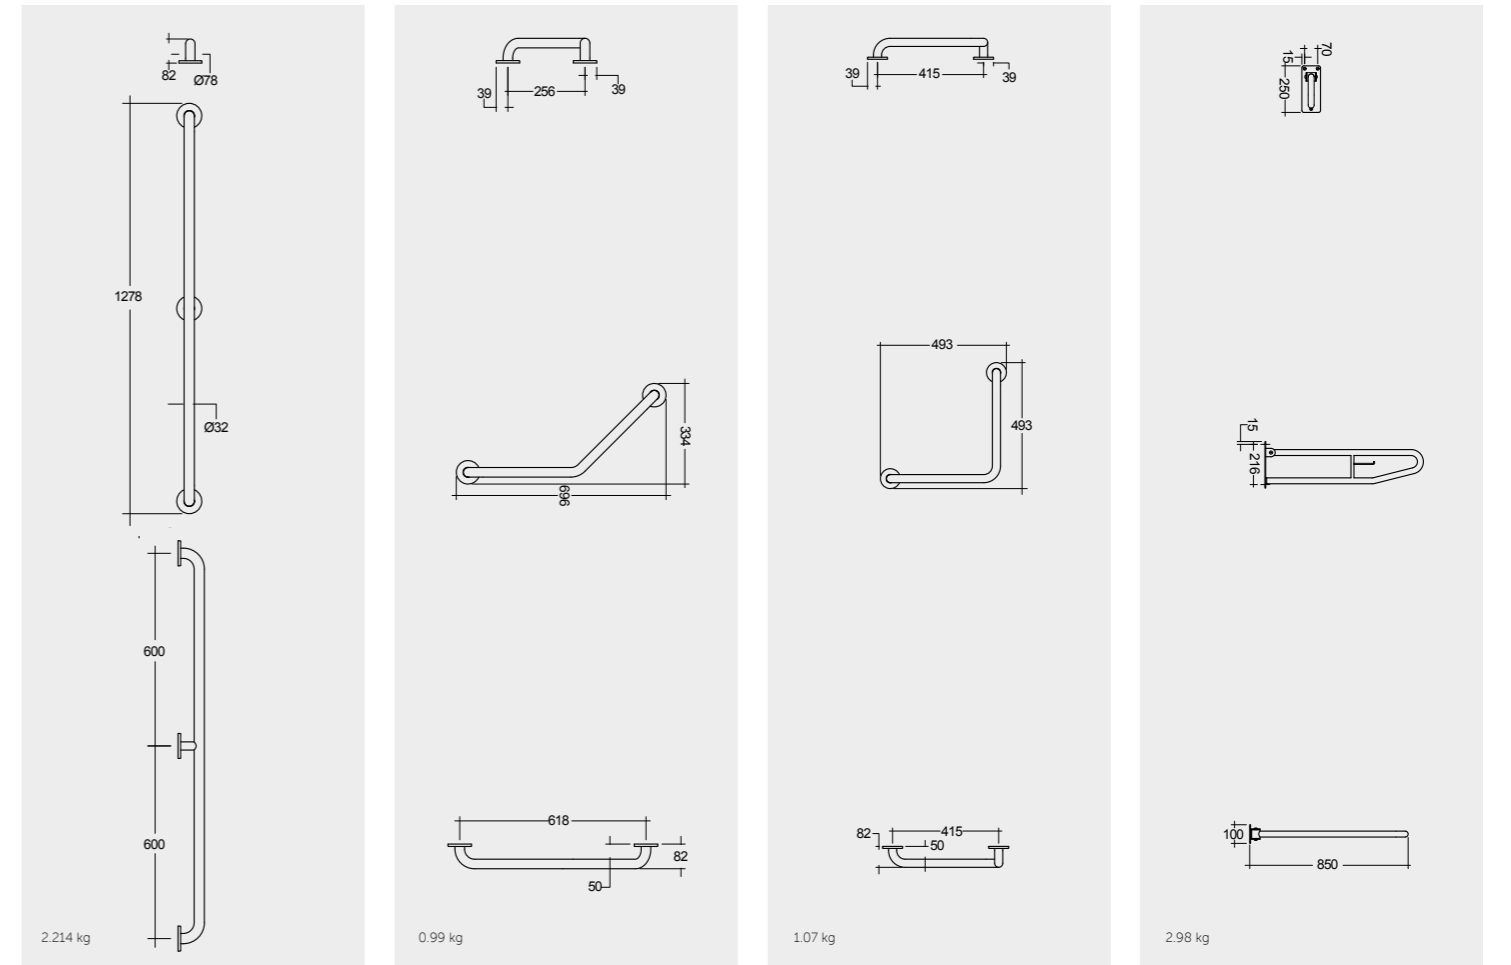

Measurements

القياسات