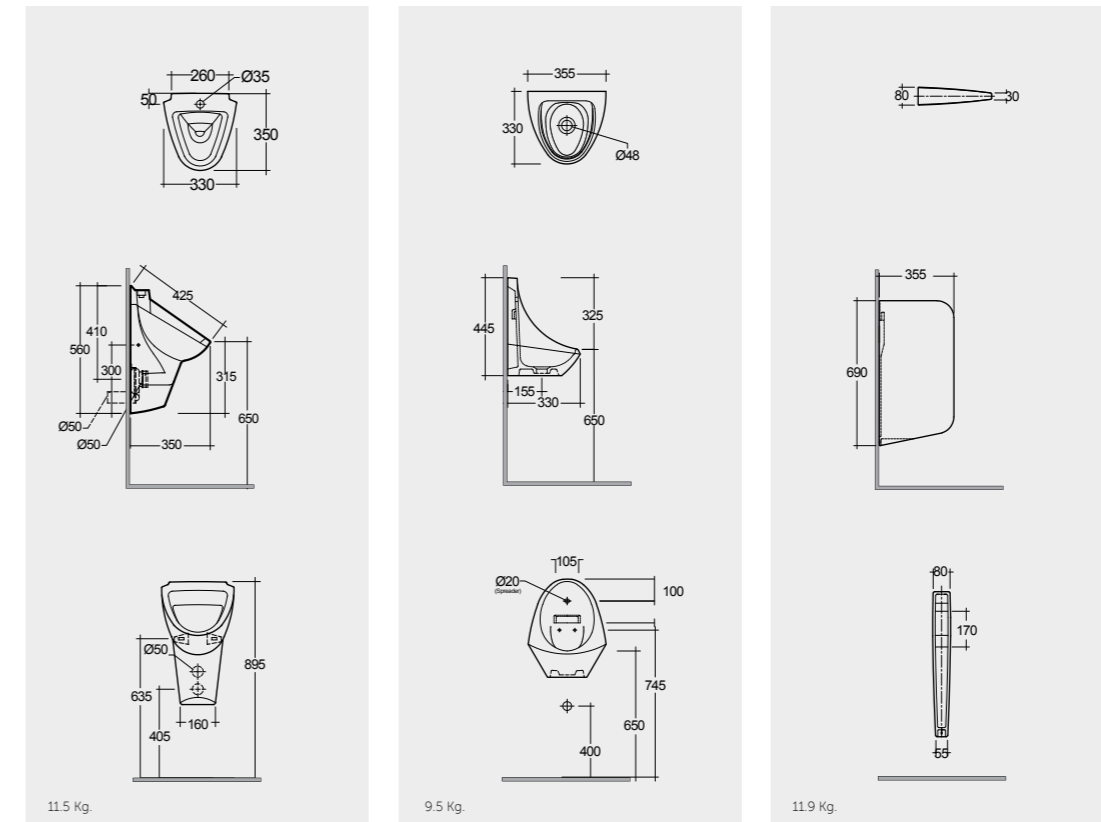

Measurements

القياسات

Notes

ملحوظة

All Installation dimensions are only as proposal and it may be change according to the site requirement

جميع أبعاد التثبيت هي فقط كمقترح وبالإمكان التغيير وفقا للطلب