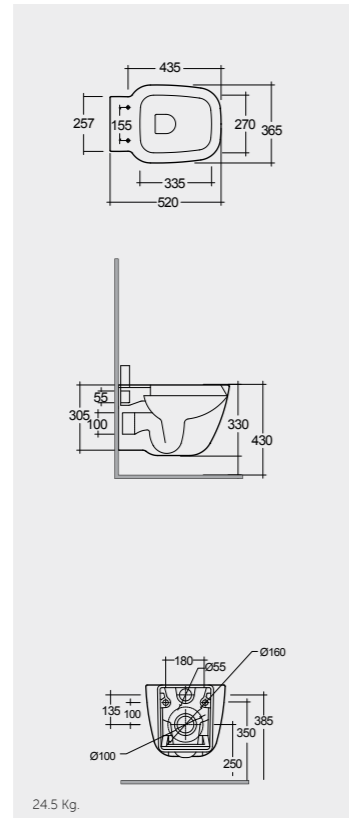

Urea RAK-One
ONSC00004

24.5 Kg.