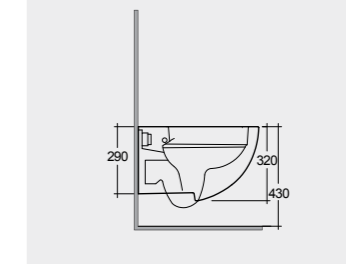

Measurements

القياسات

Urea RAK-Des
DESSC3900WH
Urea RAK-Des
DESSC3901WH

Urea RAK-Des
DESSC3900WH
Urea RAK-Des
DESSC3901WH

Urea RAK-Des
DESSC3900WH
Urea RAK-Des
DESSC3901WH

Urea RAK-Des
DESSC3900WH
Urea RAK-Des
DESSC3901WH