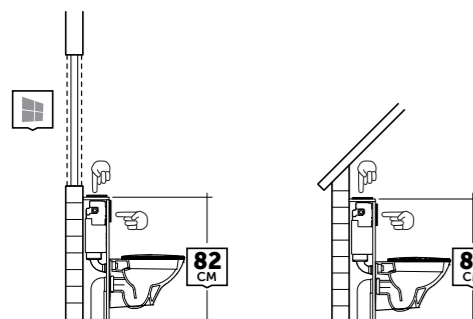

Low-height situations

Special element height 82 cm, with top or front flushing actuation.

TECHNICAL INFORMATION

معلومات تقنية

APPLICATION

الاستخدامات

FOR BACK TO WALL WC
لأجل الحمام المستند إلى الجدار

FOR WALL HUNG WC
لأجل الحمام المعلق على الجدار

FOR BACK TO WALL BIDET
لأجل الشطاف المستند على الجدار

FOR WALL HUNG BIDET
لأجل الشطاف المعلق إلى الجدار

FOR URINAL
لأجل الميونة

12 CM THICKNESS
سمائة 12 سم

8 CM THICKNESS
سمائة 8 سم

82 CM HEIGHT
ارتفاع 82 سم

DETAILS

التفاصيل

WATER SUPPLY
مزود المياه

FIXATIONS INCLUDED
ملفات الدمج

WALL ANCHORING INCLUDED
ربيزة الدمج

6L DUAL FLUSHING
دافق مزدوج 6 ل

COMPATIBLE WITH 4.5L DUAL FLUSHING
دافق مزدوج 4.5 ل

3L DUAL FLUSHING
دافق مزدوج 3 ل

MOTION SENSOR
حساس الحركة

4x AA Battery
بطارية 4x AA