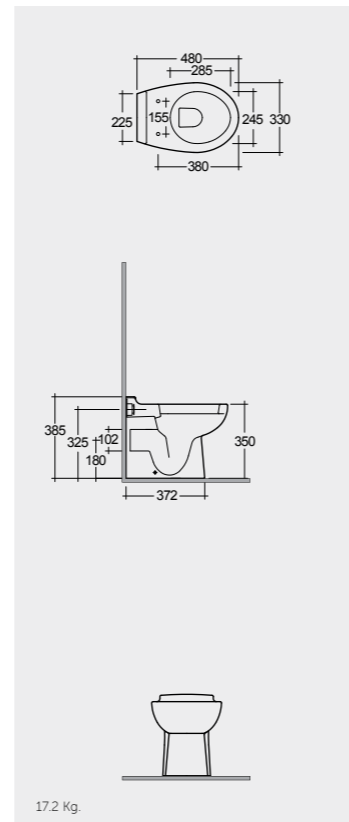

Urea Bambi Plus
YFG076

Colours available

الألوان المتوفرة

Colours shown here are as close to actual sanitaryware as printing process will allow
الألوان المعروضة هنا هي أقرب ما يكون إلى الألوان الطبيعية للأدوات الصحية وذلك لاختلاف الطباعة