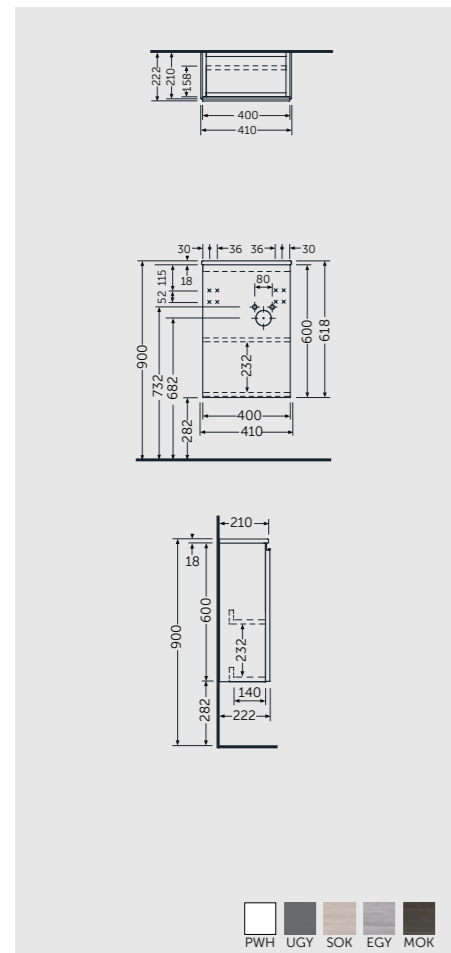

Measurements

القياسات