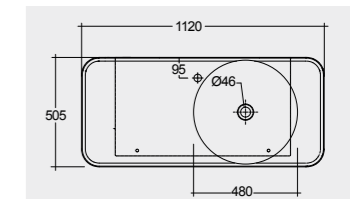

Measurements

القياسات

36.0 Kg

36.0 Kg

36.0 Kg

36.0 Kg

Notes

ملحوظة

All dimensions in mm tolerance $\pm 5\%$ for below 200mm and $\pm 3\%$ for above 200mm

جميع القياسات تكون بالمليمتر $\pm 5\%$ للقياسات التي تقل عن 200 مليمتر و $\pm 3\%$ للقياسات التي تتجاوز 200 مليمتر