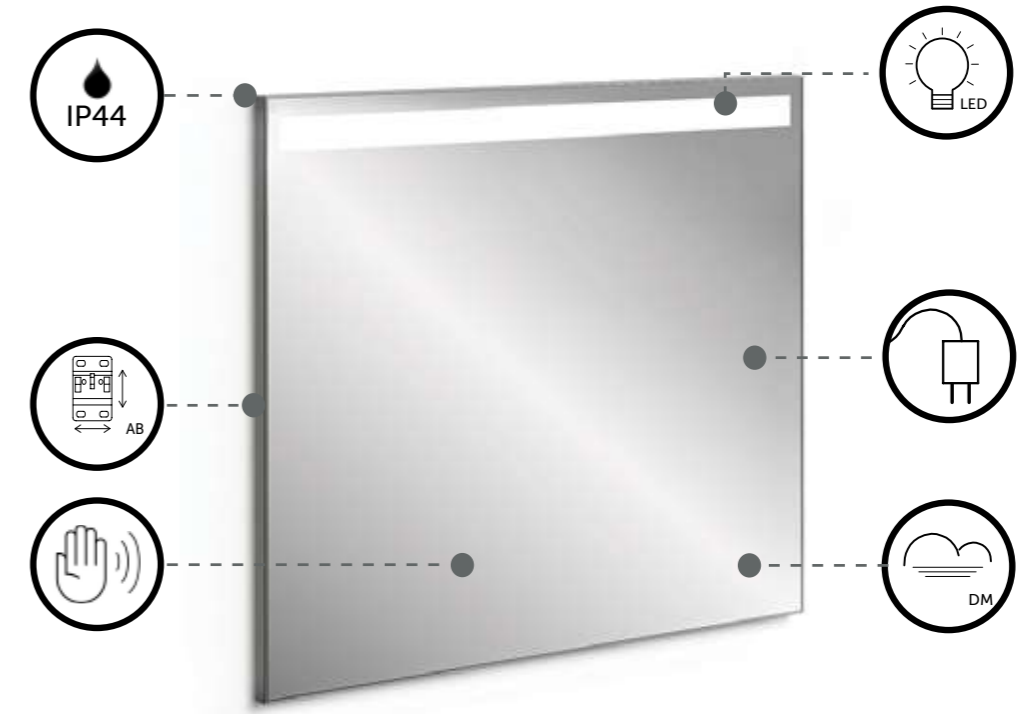

**MIRRORS &
LIGHTS**
المرآيا والإضاءة

PRODUCT BENEFITS

MIRRORS

	MAINS POWERED		REVERSIBLE
	DE-MISTER		LED LIGHT
	TOUCHLESS ACTIVATION		IP44
	MOTION SENSOR		
	USB RECHARGEABLE		

	MAINS POWERED		REVERSIBLE
	DE-MISTER		LED LIGHT
	TOUCHLESS ACTIVATION		IP44
	MOTION SENSOR		
	USB RECHARGEABLE		