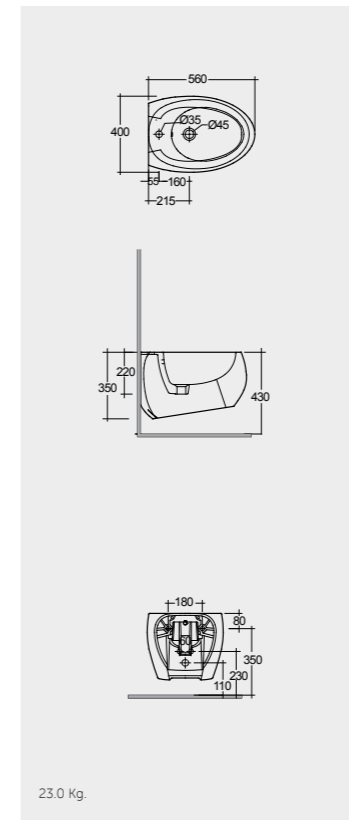

Measurements

القياسات

Notes

ملحوظة

All dimensions in mm tolerance $\pm 5\%$ for below 200mm and $\pm 3\%$ for above 200mm

جميع القياسات تكون بالمليمتر $\pm 5\%$ للقياسات التي تقل عن 200 مليمتر و $\pm 3\%$ للقياسات التي تتجاوز 200 مليمتر