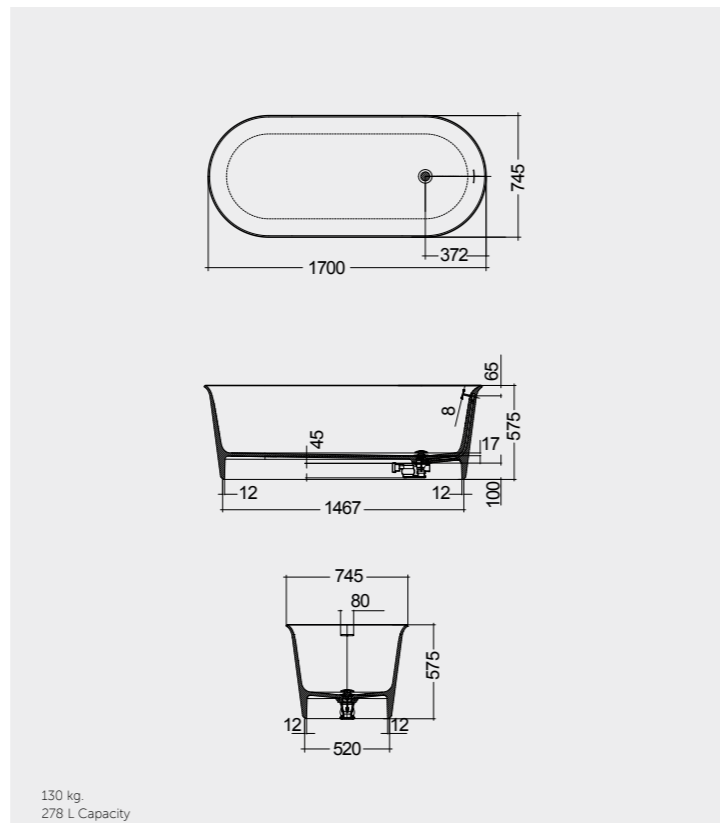

RAK-VALET

Models

النماذج

Drain Included

Drain Included

Measurements

القياسات

Notes

ملحوظة

All dimensions in mm tolerance $\pm 5\%$ for below 200mm and $\pm 3\%$ for above 200mm

جميع القياسات تكون بالمليمتر $\pm 5\%$ للقياسات التي تقل عن 200 مليمتر و $\pm 3\%$ للقياسات التي تتجاوز 200 مليمتر