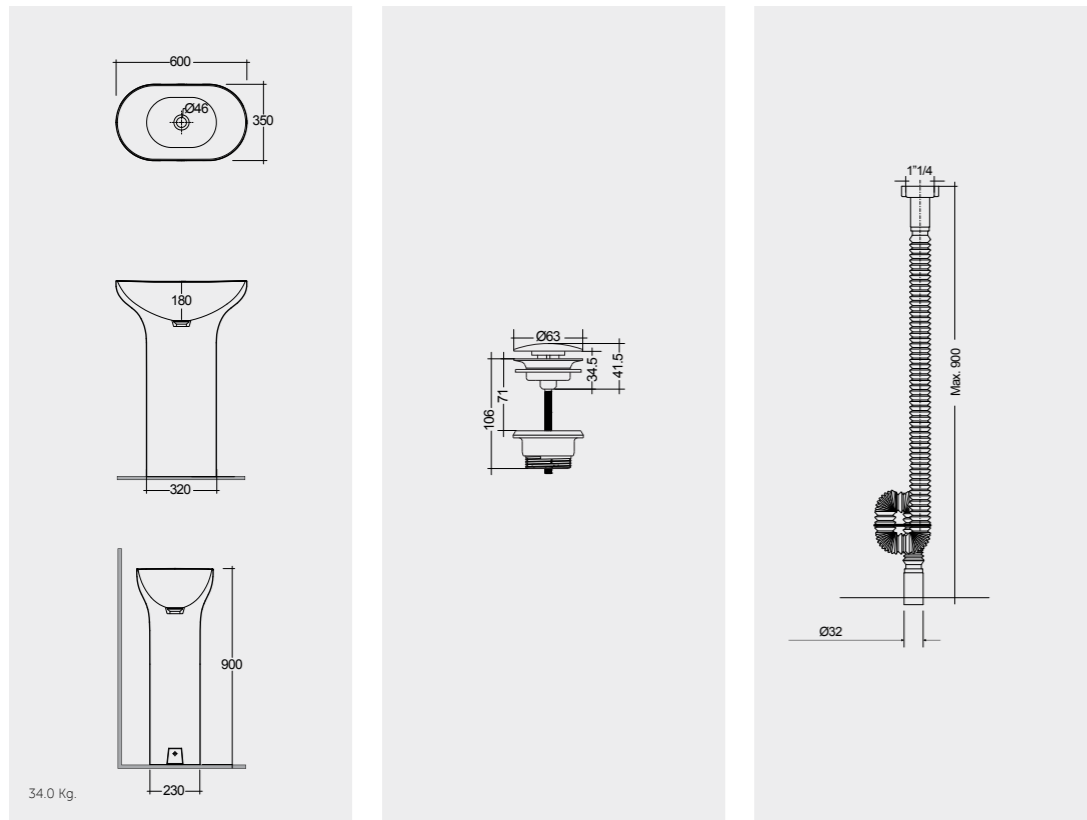

Colours available

الألوان المتاحة

Colours shown here are as close to actual sanitaryware as printing process will allow
الألوان المبينة هنا قريبة إلى ألوان الأدوات الصحية الفعلية حسبما تسمح به عملية الطباعة