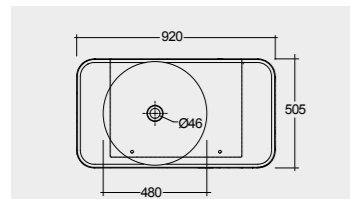

Measurements

القياسات

30.0 Kg

30.0 Kg

30.0 Kg

30.0 Kg