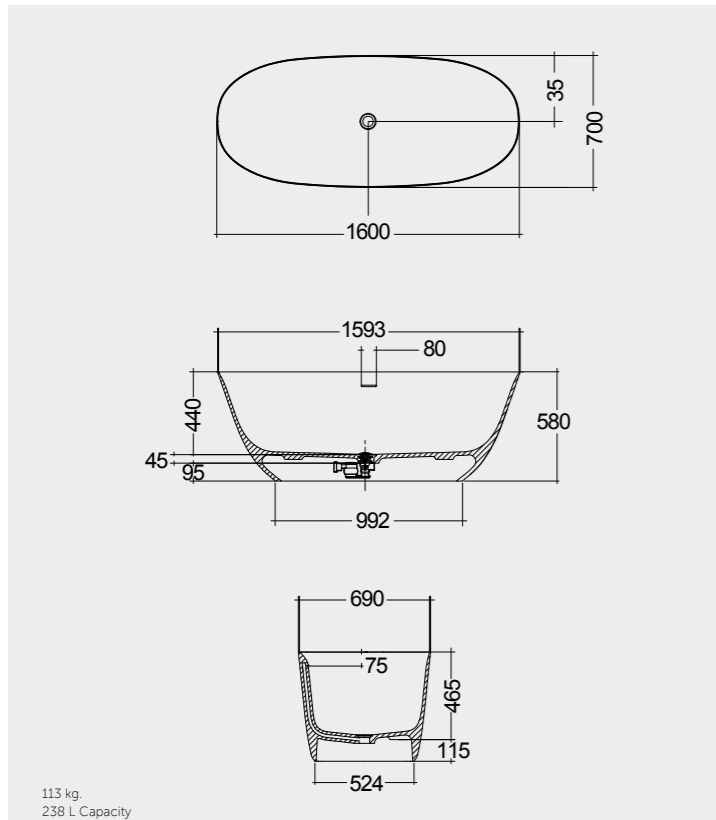

Measurements

القياسات