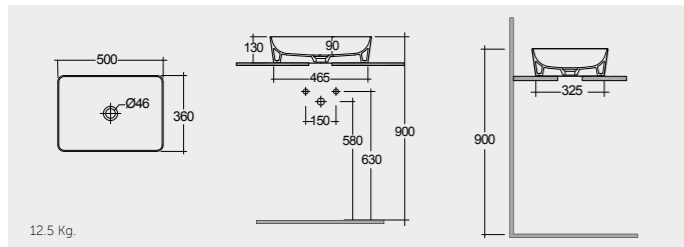

FEECT5000AWHA Rectangular