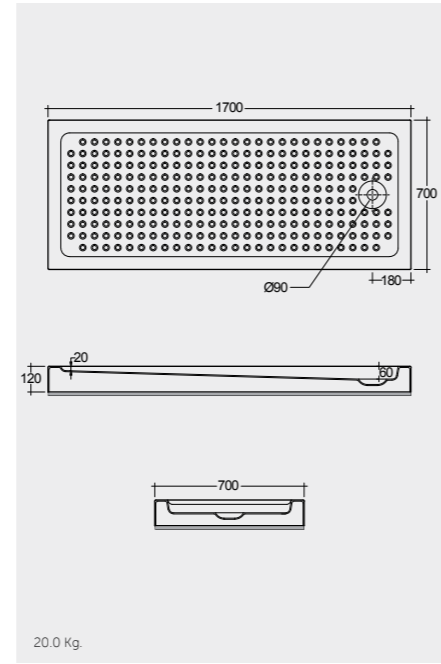

ACRYLIC SHOWER TRAY

راك-فيكتوريا ١٧٠X٧٠ سم