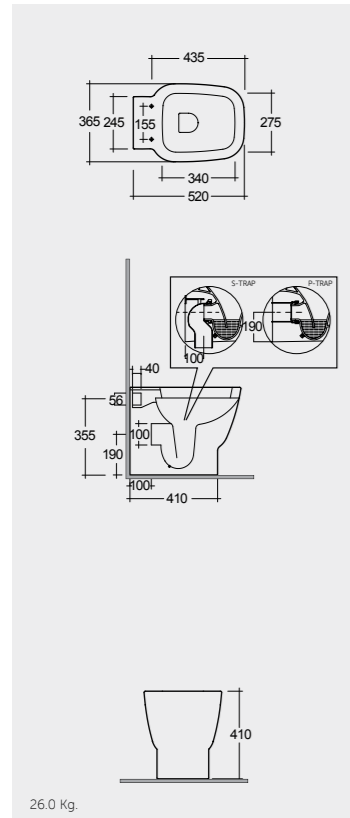

Models

النماذج

52 CM
EL16AWHA

52 CM
EL13AWHA

SET WITH MIXER (SHATAFF)
BRASS CHROME : SPRDOMX0001

Hidden Fixations

Measurements

القياسات