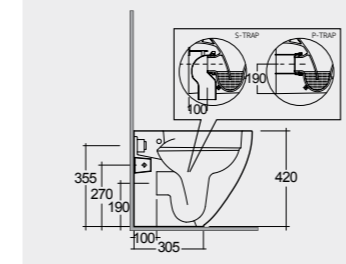

Measurements

القياسات

Urea RAK-Des
DESSC3900WH
Urea RAK-Des
DESSC3901WH

Urea RAK-Des
DESSC3900WH
Urea RAK-Des
DESSC3901WH

Urea RAK-Des
DESSC3900WH
Urea RAK-Des
DESSC3901WH

Urea RAK-Des
DESSC3900WH
Urea RAK-Des
DESSC3901WH