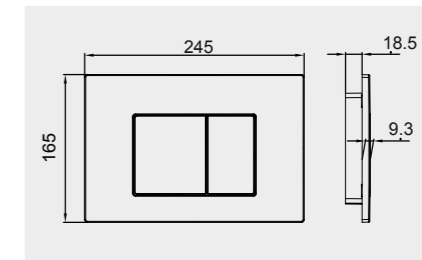

NEOFSRAKPPL03 Matt Chrome