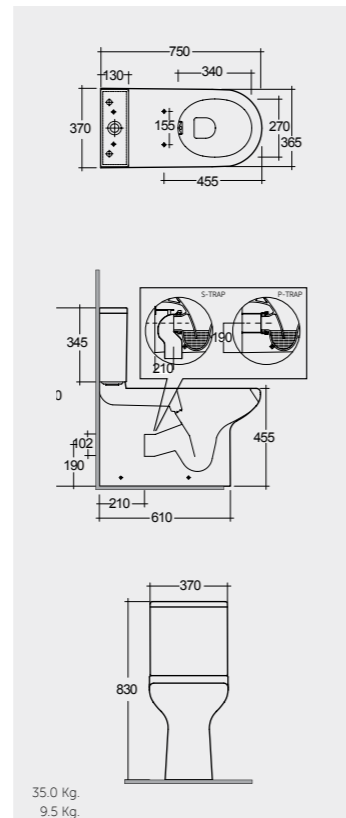

Urea care
YFG085A