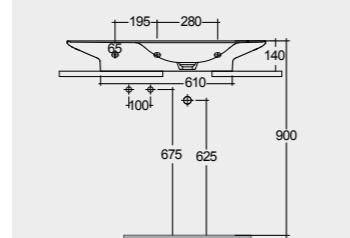

Measurements

القياسات

30.0 Kg

30.0 Kg

30.0 Kg

30.0 Kg