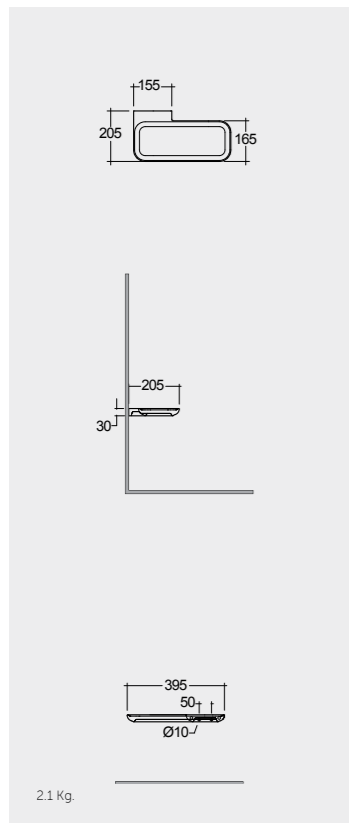

Measurements

القياسات