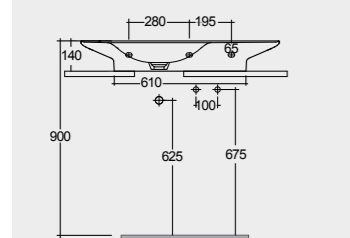

Measurements

القياسات

30.0 Kg

30.0 Kg

30.0 Kg

30.0 Kg