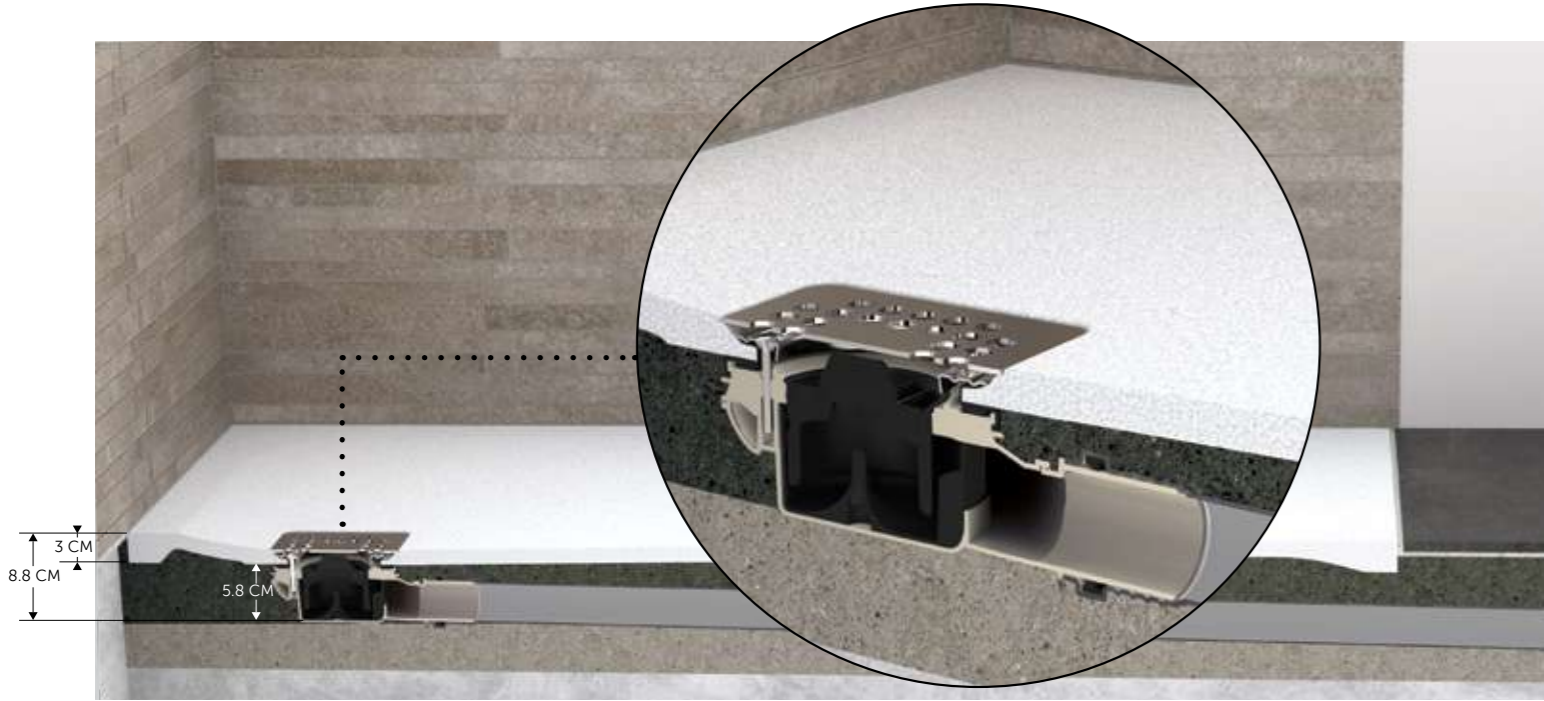

RAK-Feeling shower trays can be installed flush to floor, semi-recessed or directly onto the floor.. RAK-Feeling products are ideal for both new buildings and renovations, thanks to the minimum dimensions of 5.8 cm required under the shower tray for the waste.