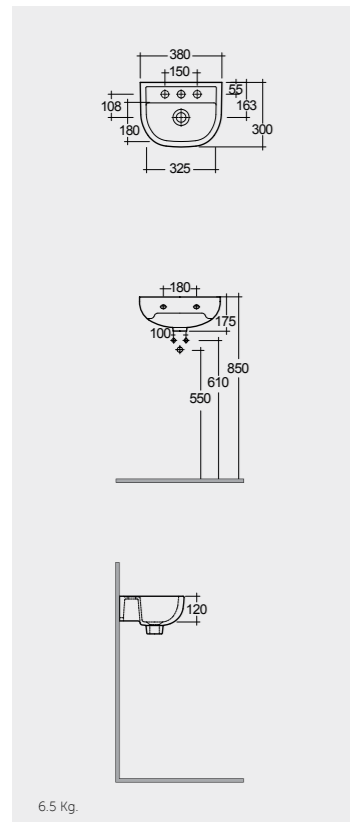

Urea Bambi Plus
YFG076