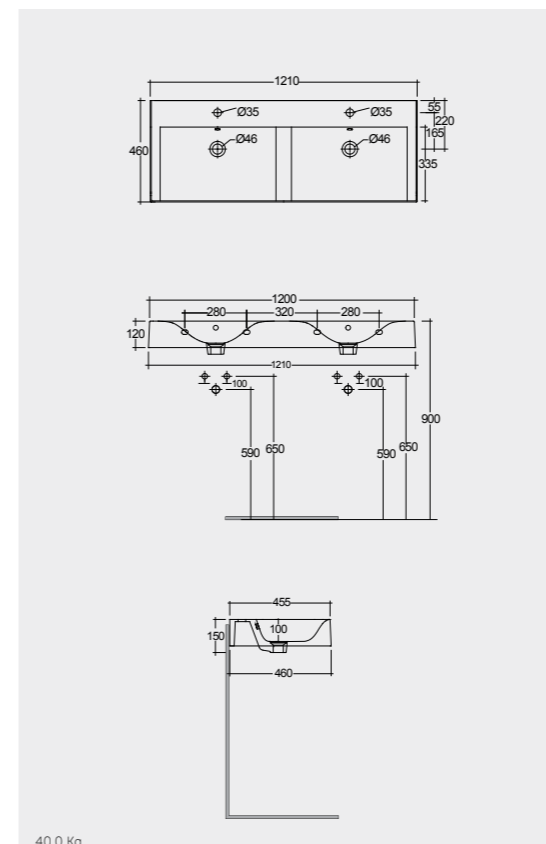

Measurements

القياسات