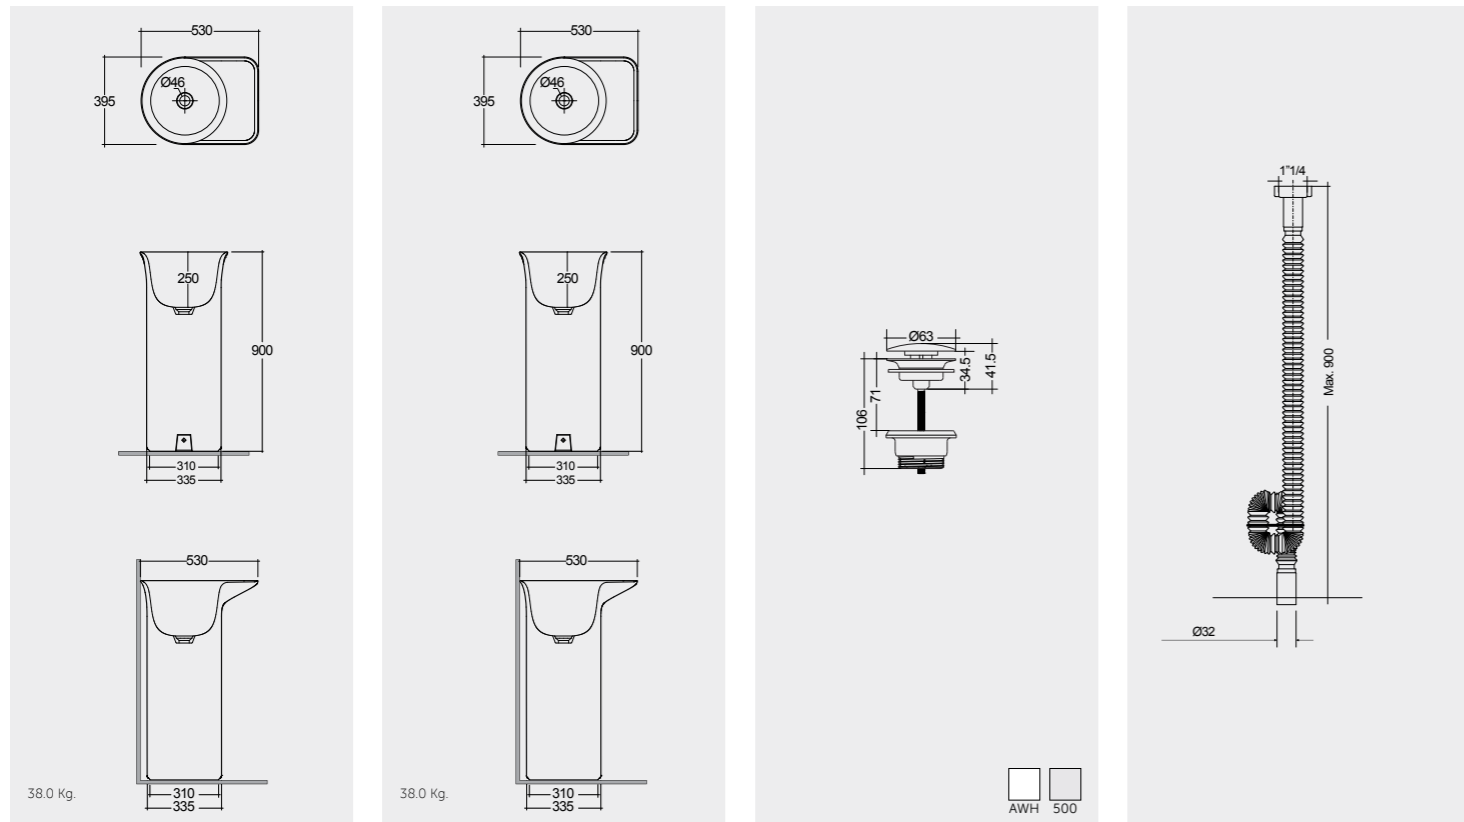

Measurements

القياسات