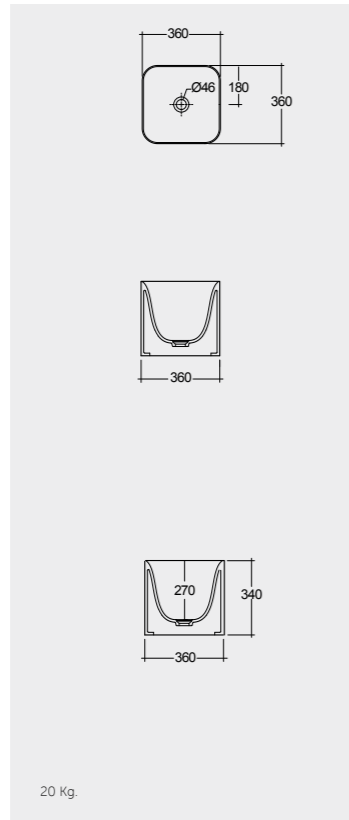

Measurements

القياسات

Notes

ملحوظة

All dimensions in mm tolerance $\pm 5\%$ for below 200mm and $\pm 3\%$ for above 200mm | جميع القياسات تكون بالمليمتر $\pm 5\%$ للقياسات التي تقل عن 200 مليمتر و $\pm 3\%$ للقياسات التي تتجاوز 200 مليمتر