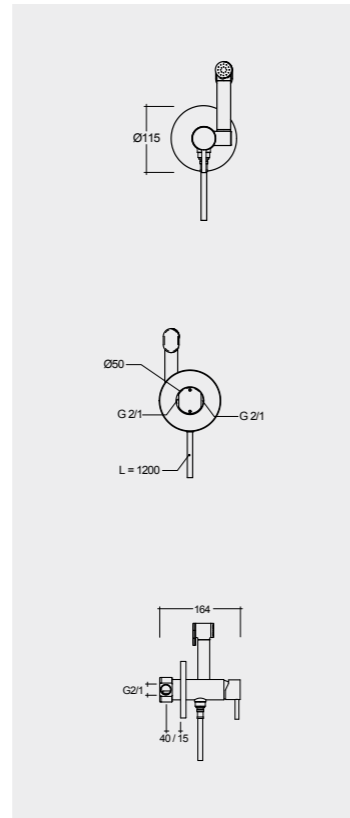

Colours available

Colours shown here are as close to actual sanitaryware as printing process will allow
الألوان المبينة هنا قريبة إلى ألوان الأدوات الصحية الفعلية حسبما تسمح به عملية الطباعة

الألوان المتاحة

Alpine White
ابيض