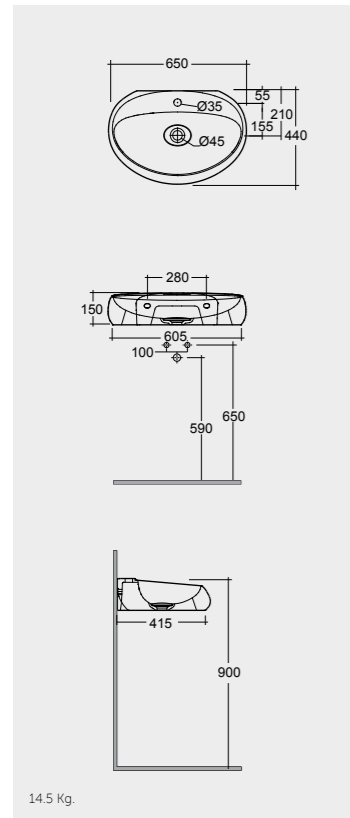

Measurements

القياسات

14.5 Kg.

14.5 Kg.

14.5 Kg.

Models

النماذج

55 CM
CLOWB5501AWHA
Drain Cover: CLOAC4400AWHA