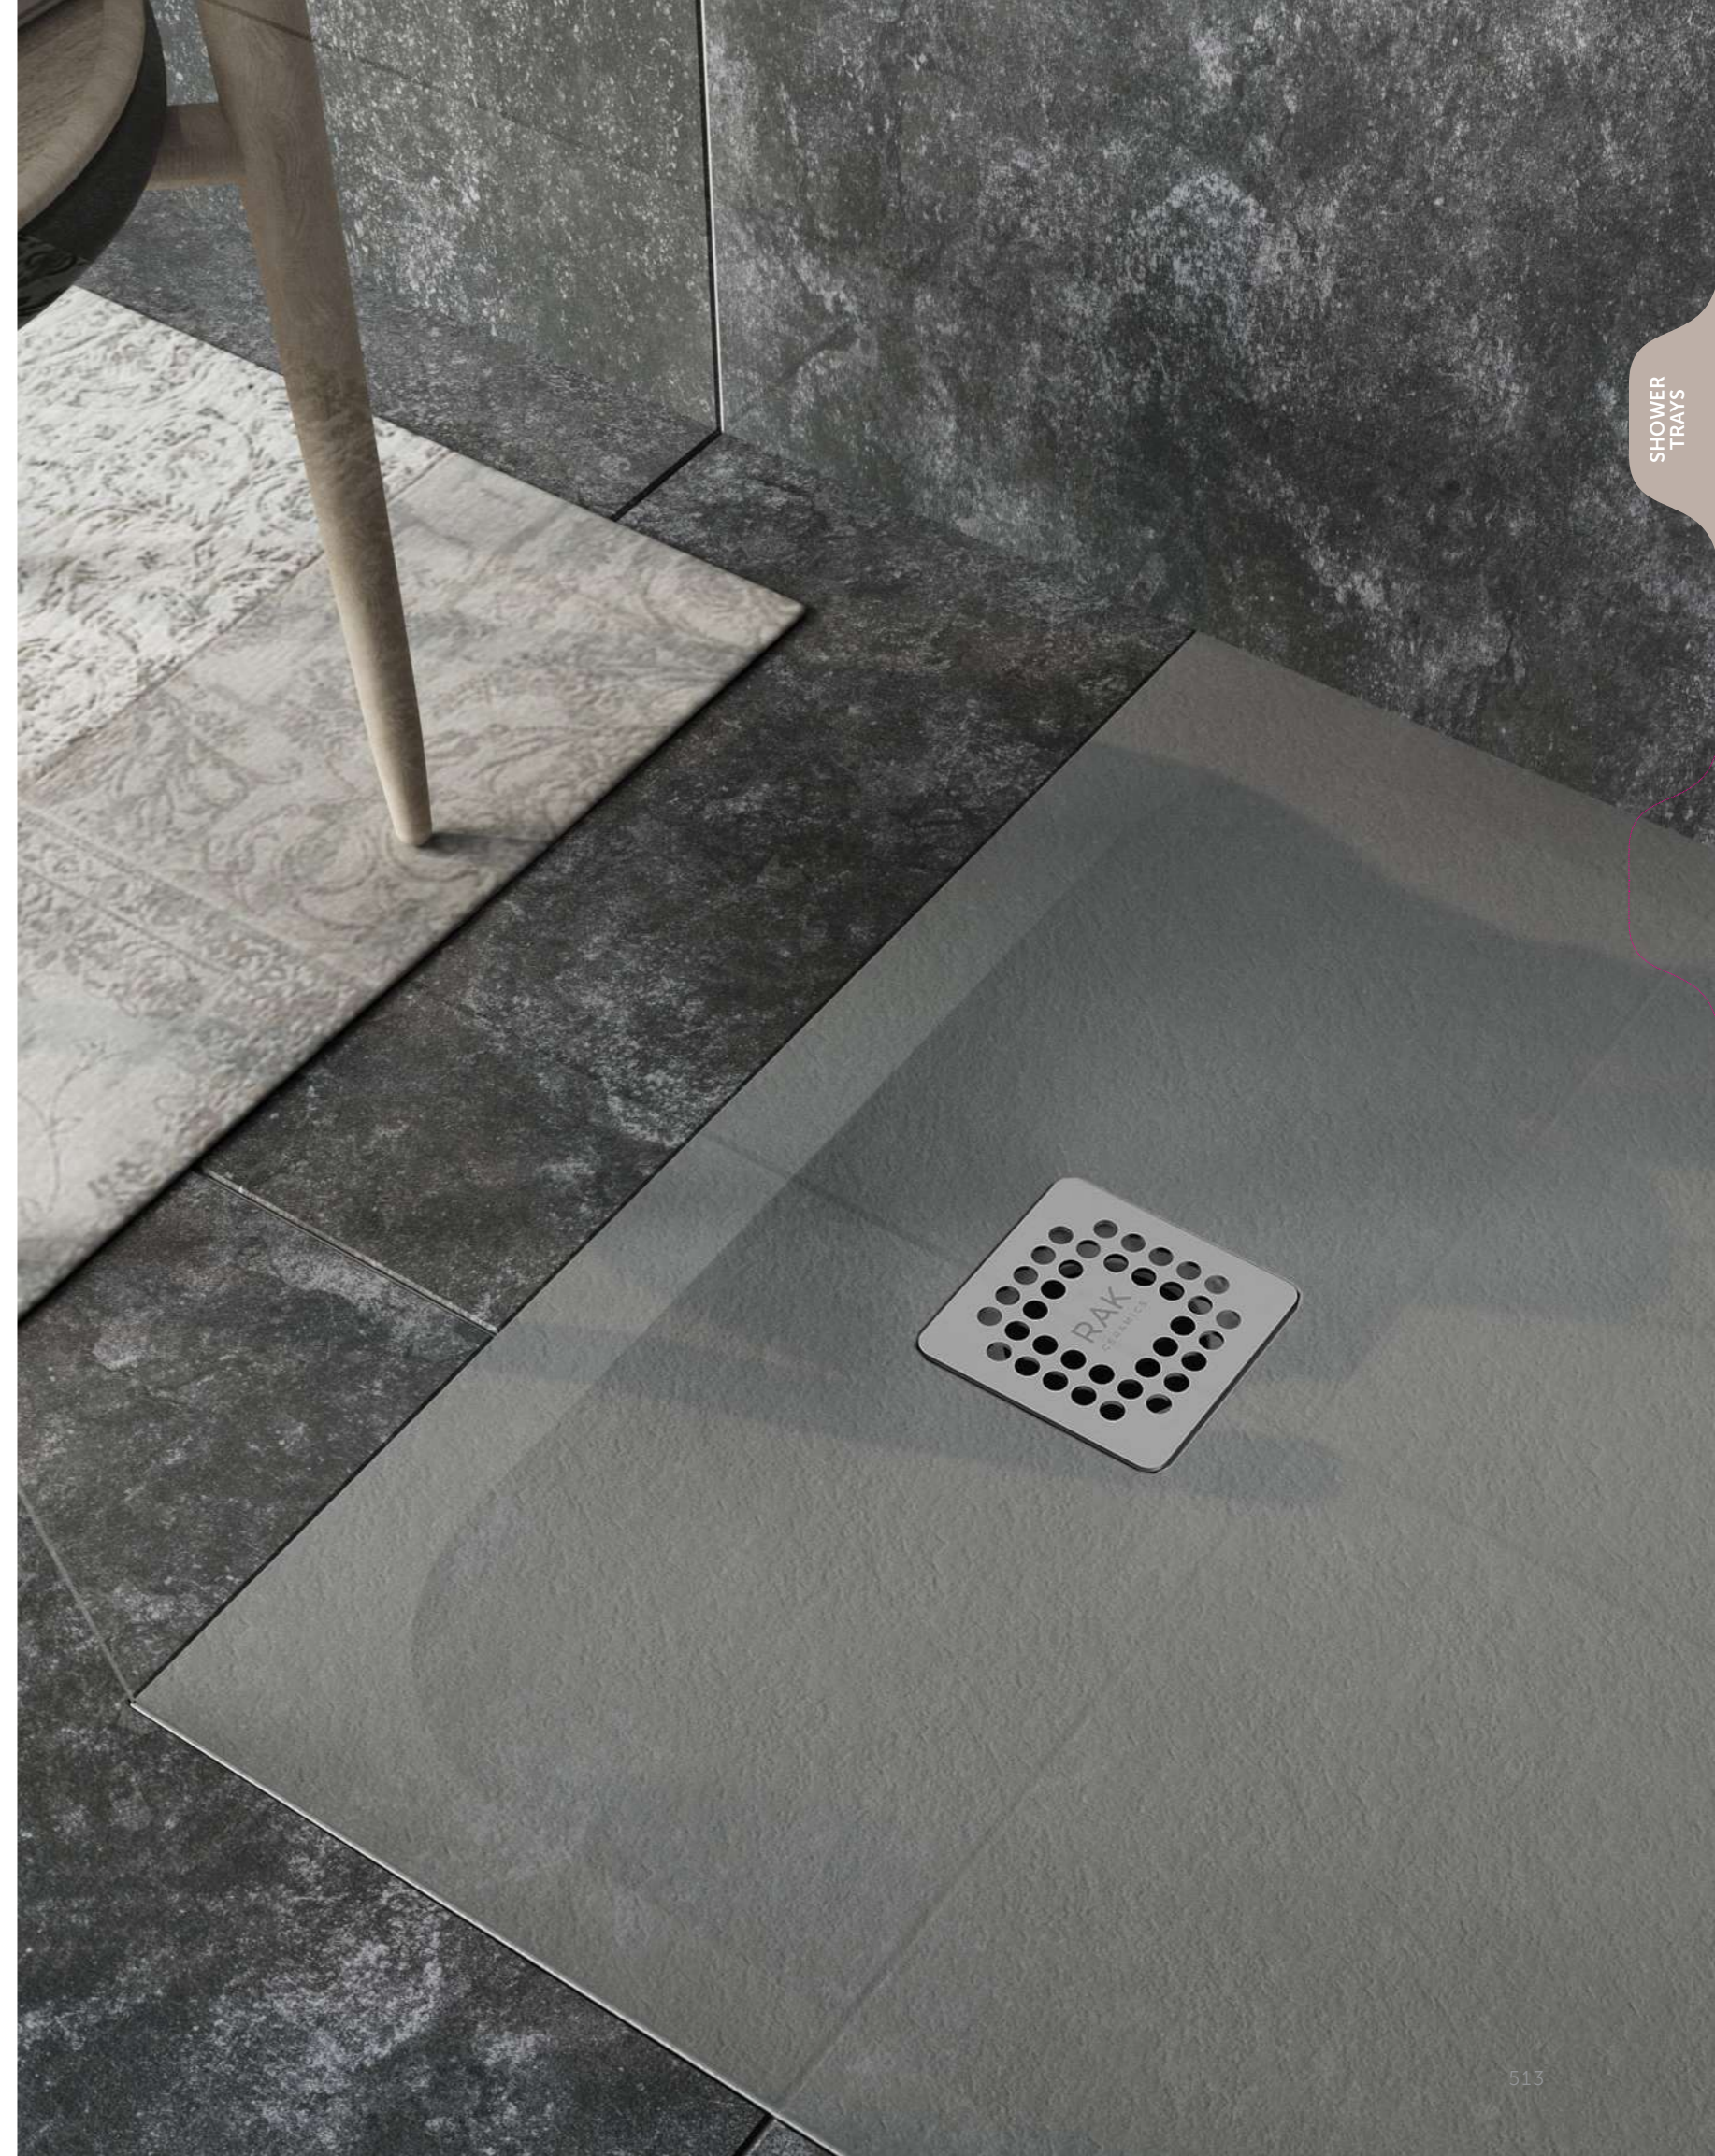

INSTALLATION VARIANTS | تركيب متعدد الاستخدامات

FLUSH TO FLOOR | مثبت داخل الأرض

SEMI-RECESSED | مثبت جزئياً في التجويف

ON THE FLOOR | على الأرض