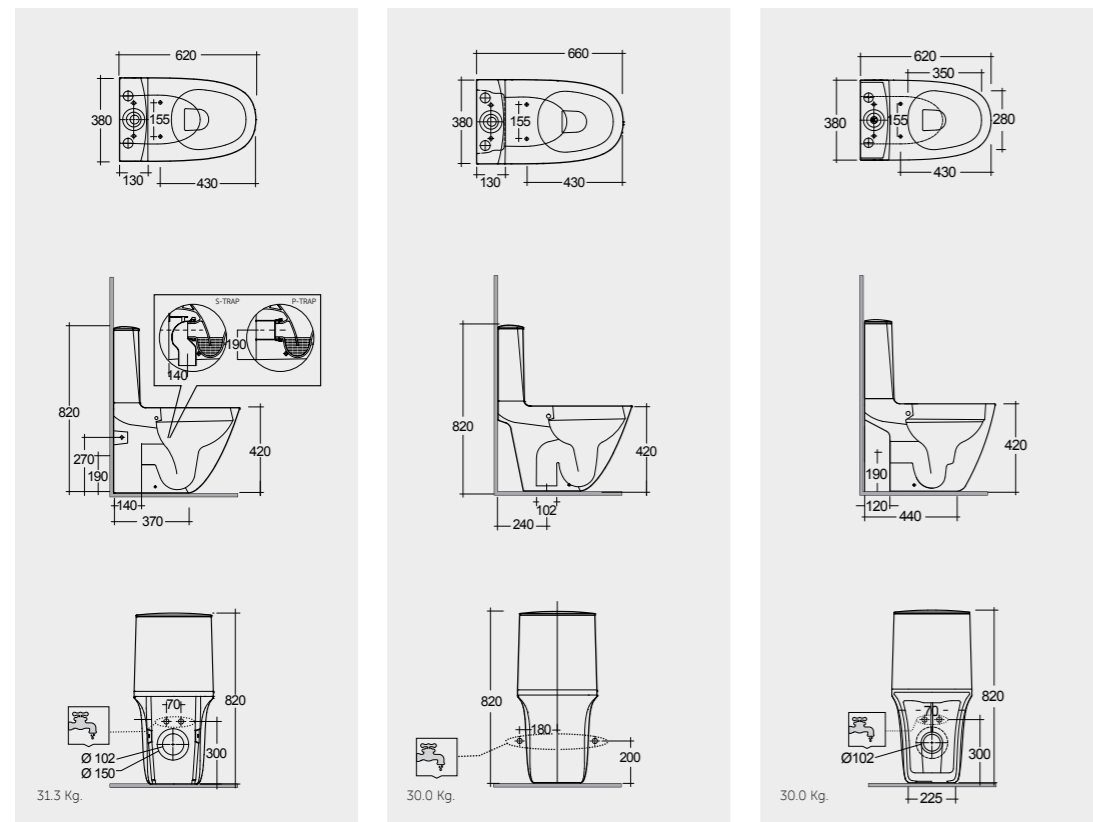

Measurements

Urea RAK-Sensation
SENSC3901WH

Urea RAK-Sensation
SENSC3900WH

Urea RAK-Sensation
SENSC3901WH

Urea RAK-Sensation
SENSC3900WH

Urea RAK-Sensation
SENSC3901WH

Urea RAK-Sensation
SENSC3900WH

الألوان المتاحة

Colours shown here are as close to actual sanitaryware as printing process will allow
الألوان المبينة هنا قريبة إلى ألوان الأدوات الصحية الفعلية حسبما تسمح به عملية الطباعة