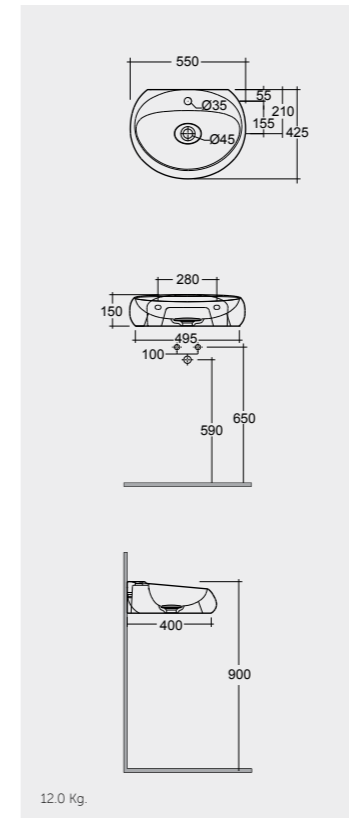

Measurements

القياسات

12.0 Kg.

12.0 Kg.

12.0 Kg.

Notes

ملحوظة

All dimensions in mm tolerance $\pm 5\%$ for below 200mm and $\pm 3\%$ for above 200mm

جميع القياسات تكون بالمليمتر $\pm 5\%$ للقياسات التي تقل عن 200 مليمتر و $\pm 3\%$ للقياسات التي تتجاوز 200 مليمتر