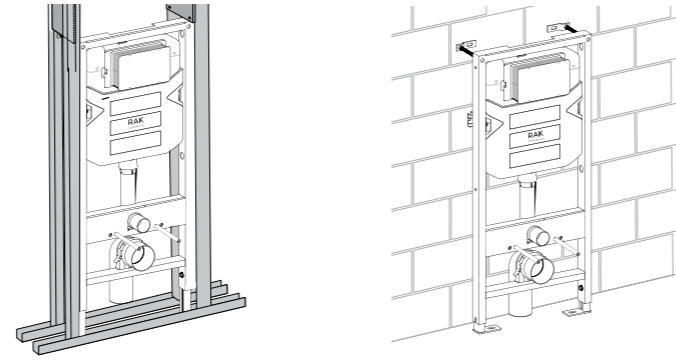

DRYWALL INSTALLATION

With a drywall system it is possible to create complete room-height prewalls or partitions.

مع نظام جدران الجبس يمكنك تصميم غرفة كاملة وإرتفاعات تتناسب مع الجدران والقواطع

RAK-Ecofix installation elements are suitable for solid constructions and for all drywall construction situations
تركيبات راك-إيكوفيكس مناسبة للإشياء الصلبة وجميع حالات جدران الجبس.