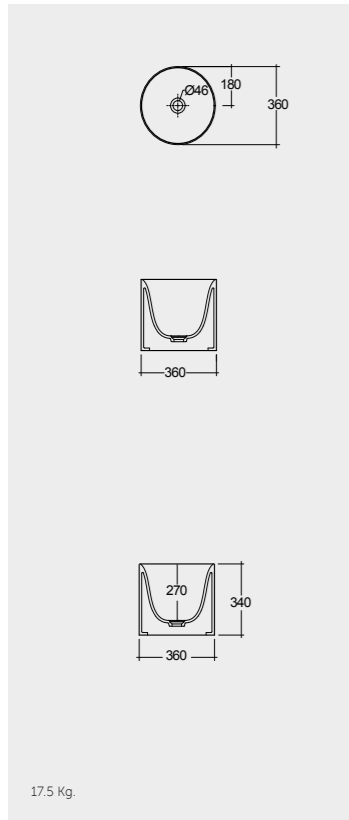

Measurements

القياسات

Notes

ملحوظة

All dimensions in mm tolerance $\pm 5\%$ for below 200mm and $\pm 3\%$ for above 200mm | جميع القياسات تكون بالمليمتر $\pm 5\%$ للقياسات التي تقل عن 200 مليمتر و $\pm 3\%$ للقياسات التي تتجاوز 200 مليمتر