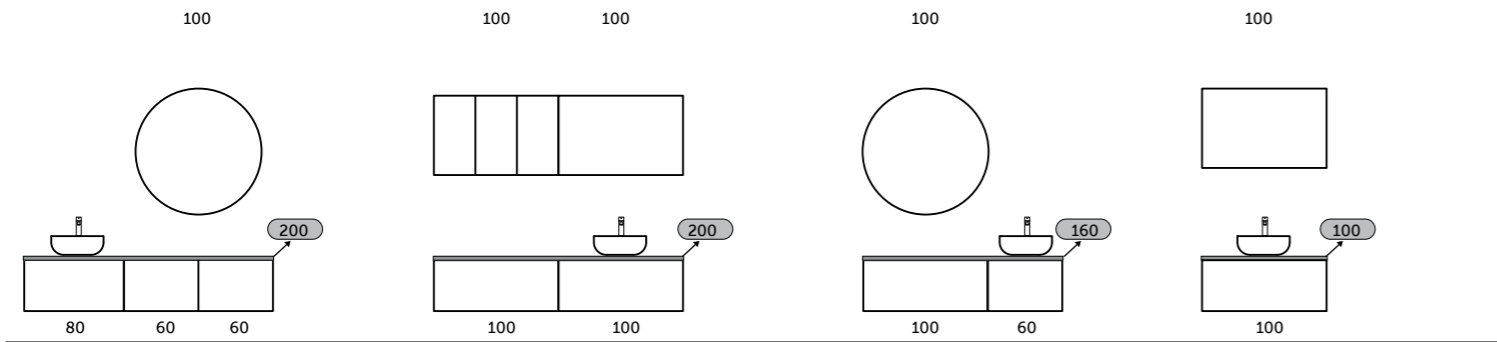

RAK-PLANO & COUNTERTOP WB