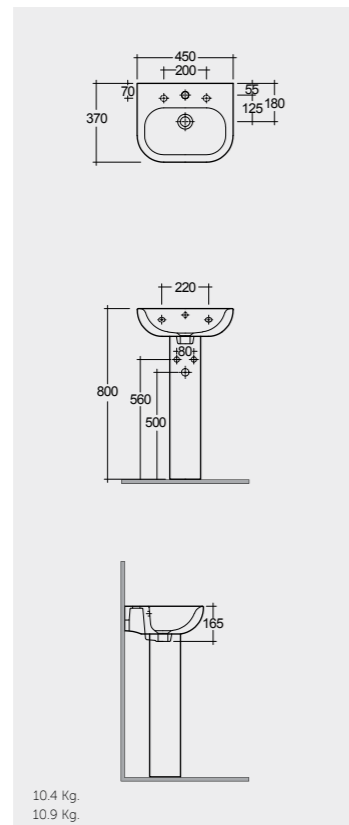

Measurements

القياسات

Colours available

الألوان المتاحة

Colours shown here are as close to actual sanitaryware as printing process will allow
الألوان المبينة هنا قريبة إلى ألوان الأدوات الصحية الفعلية حسبما تسمح به عملية الطباعة