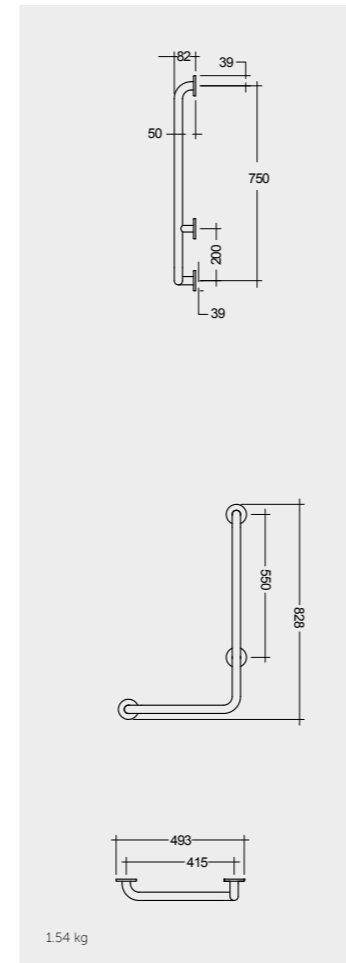

Notes

ملحوظة

All dimensions in mm tolerance $\pm 5\%$ for below 200mm and $\pm 3\%$ for above 200mm

جميع القياسات تكون بالمليمتر $\pm 5\%$ للقياسات التي تقل عن 200مليمتر و $\pm 3\%$ للقياسات التي تتجاوز 200مليمتر

ROUGH POLISHING
FOR BETTER GRIP

SENIOR
NEEDS