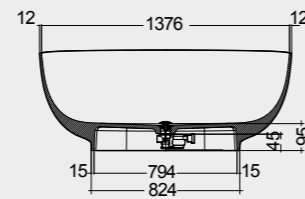

Models

النماذج

140X75 CM
CLOBT14075500

140X75 CM
CLOBT14075505

Drain Included

Drain Included

Measurements

القياسات