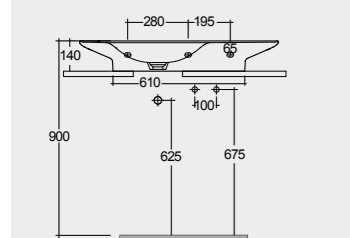

Measurements

القياسات

30.0 Kg

30.0 Kg

30.0 Kg

30.0 Kg