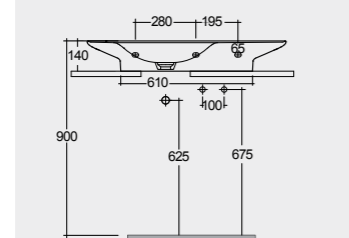

Measurements

القياسات

30.0 Kg

30.0 Kg

30.0 Kg

30.0 Kg