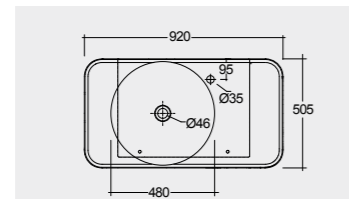

Measurements

القياسات

30.0 Kg

30.0 Kg

30.0 Kg

30.0 Kg