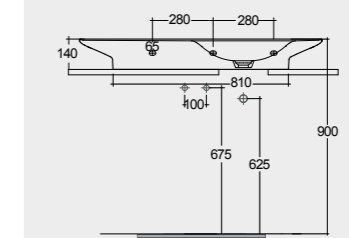

Measurements

القياسات

36.0 Kg

36.0 Kg

36.0 Kg

36.0 Kg

Notes

ملحوظة

All dimensions in mm tolerance $\pm 5\%$ for below 200mm and $\pm 3\%$ for above 200mm

جميع القياسات تكون بالمليمتر $\pm 5\%$ للقياسات التي تقل عن 200 مليمتر و $\pm 3\%$ للقياسات التي تتجاوز 200 مليمتر