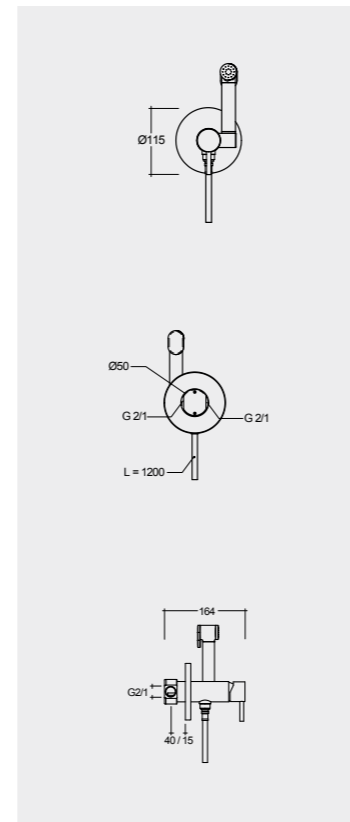

Models

النماذج

Back Open

Hidden Fixations

Measurements

القياسات

Colours available

الألوان المتاحة

Colours shown here are as close to actual sanitaryware as printing process will allow
الألوان المبينة هنا قريبة إلى ألوان الأدوات الصحية الفعلية حسبما تسمح به عملية الطباعة