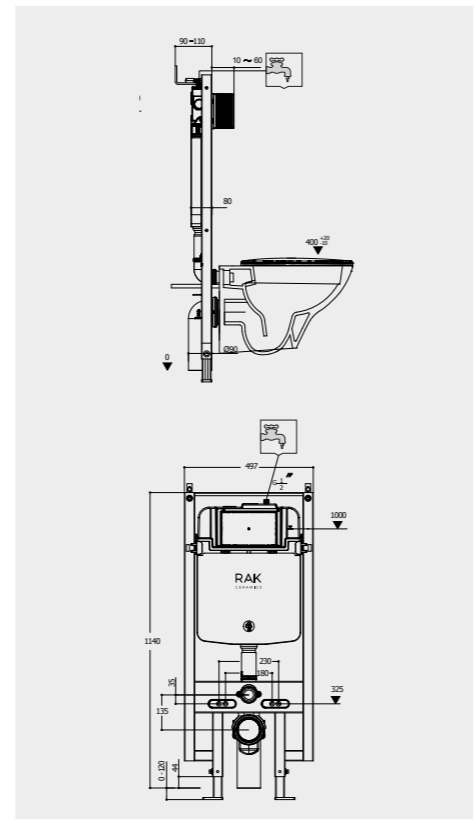

RAK-NEOFIX / 8 CM THICKNESS