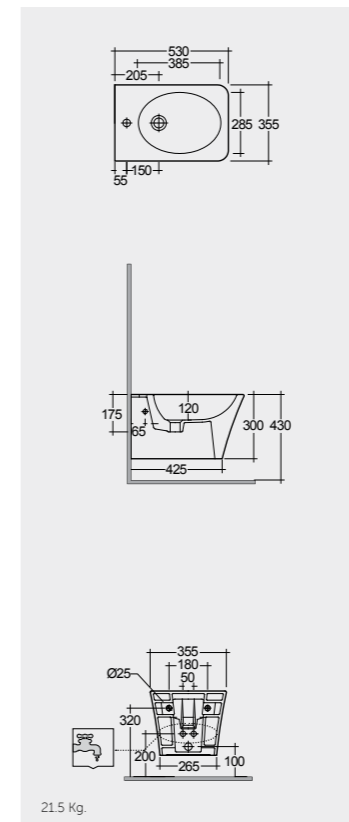

Models

النماذج

Measurements

القياسات

Colours available

الالوان المتاحة

Colours shown here are as close to actual sanitaryware as printing process will allow
الالوان المبينة هنا قريبة إلى ألوان الأدوات الصحية الفعلية حسبما تسمح به عملية الطباعة

Models

النماذج

Measurements

القياسات

21.5 Kg.

Notes

ملحوظة

All dimensions in mm tolerance $\pm 5\%$ for below 200mm and $\pm 3\%$ for above 200mm

جميع القياسات تكون بالمليمتر $\pm 5\%$ للقياسات التي تقل عن 200 مليمتر و $\pm 3\%$ للقياسات التي تتجاوز 200 مليمتر