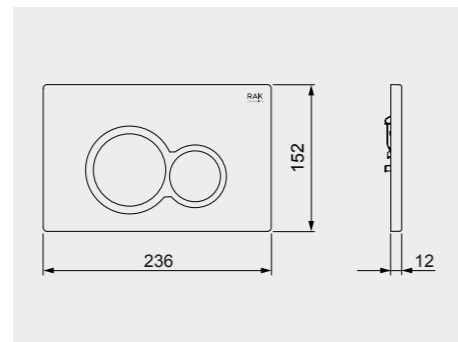

- White FS04RAKWHRO8C
- Chrome FS04RAKCPB8C
- Matt Chrome FSRAPPL001