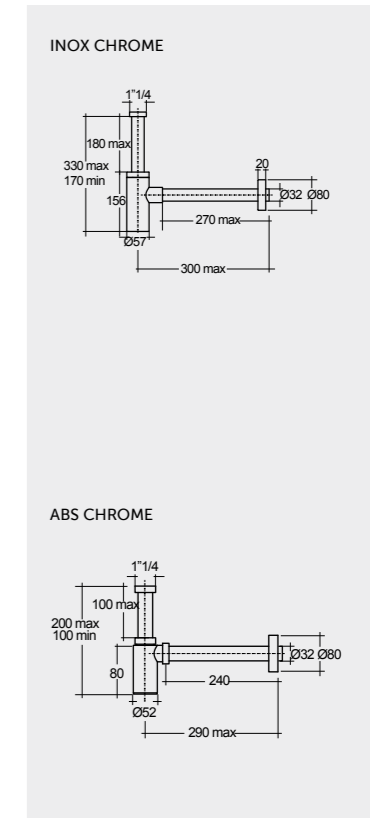

Measurements

القياسات

12.0 Kg.

12.0 Kg.

12.0 Kg.

Notes

ملحوظة

All dimensions in mm tolerance $\pm 5\%$ for below 200mm and $\pm 3\%$ for above 200mm

جميع القياسات تكون بالمليمتر $\pm 5\%$ للقياسات التي تقل عن 200 مليمتر و $\pm 3\%$ للقياسات التي تتجاوز 200 مليمتر