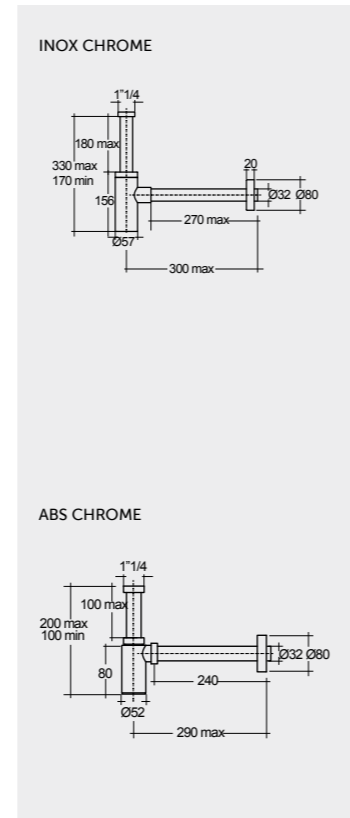

Measurements

القياسات

14.5 Kg.

14.5 Kg.

14.5 Kg.

Models

النماذج

55 CM
CLOWB5501AWHA
Drain Cover: CLOAC4400AWHA