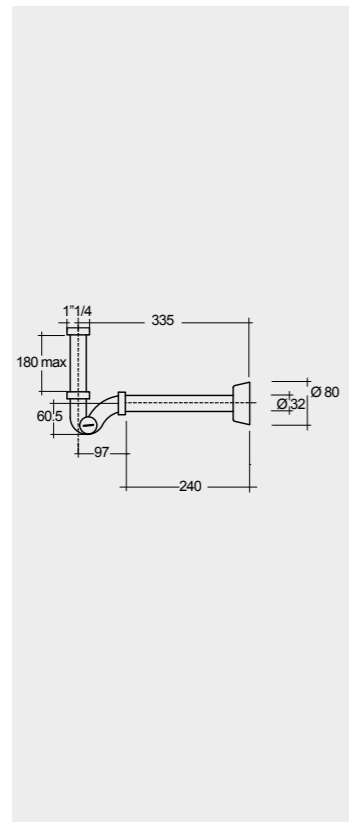

RAK-DUO / BOTTLE TRAPS FOR BIDETS

Models

النماذج

FOR BIDET
ABS CHROME : BTRBDABS010

FOR BIDET
PP WHITE : BTRBDPPR011

Inspectionable

Inspectionable

Measurements

القياسات

Notes

ملحوظة

All dimensions in mm tolerance $\pm 5\%$ for below 200mm and $\pm 3\%$ for above 200mm | جميع القياسات تكون بالمليمتر $\pm 5\%$ للقياسات التي تقل عن 200 مليمتر و $\pm 3\%$ للقياسات التي تتجاوز 200 مليمتر