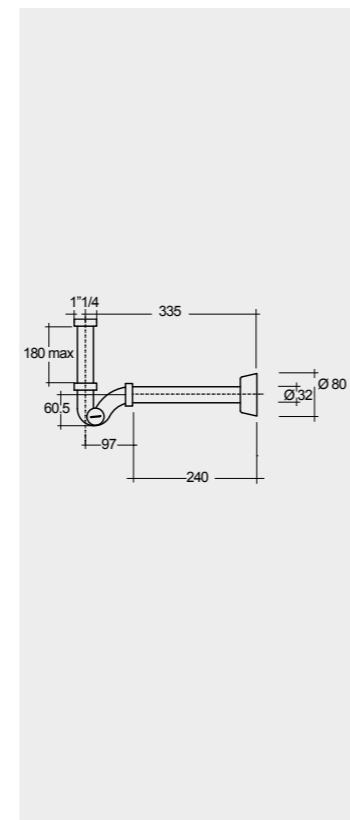

Hidden Fixations
Comfort Height 42 CM

Matt Finish
Hidden Fixations
Comfort Height 42 CM

Matt Finish
Hidden Fixations
Comfort Height 42 CM

Inspectionable

Measurements

القياسات

Models

النماذج