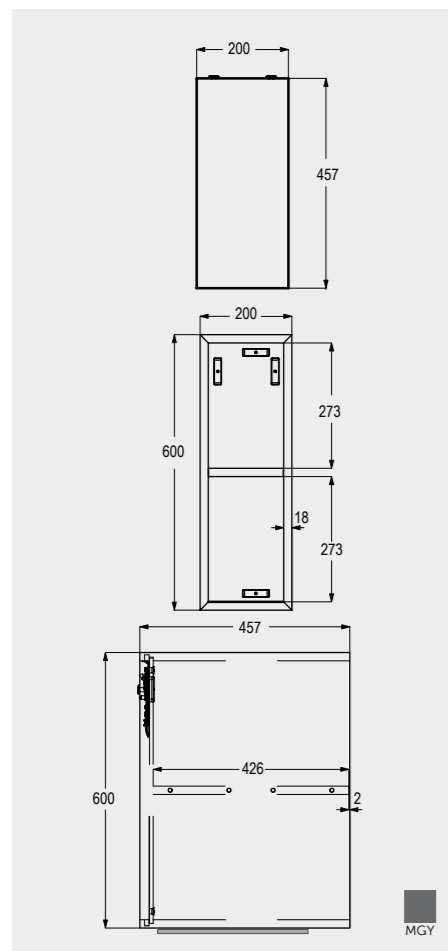

20 CM
JOYOS020MGY

Measurements

MGY