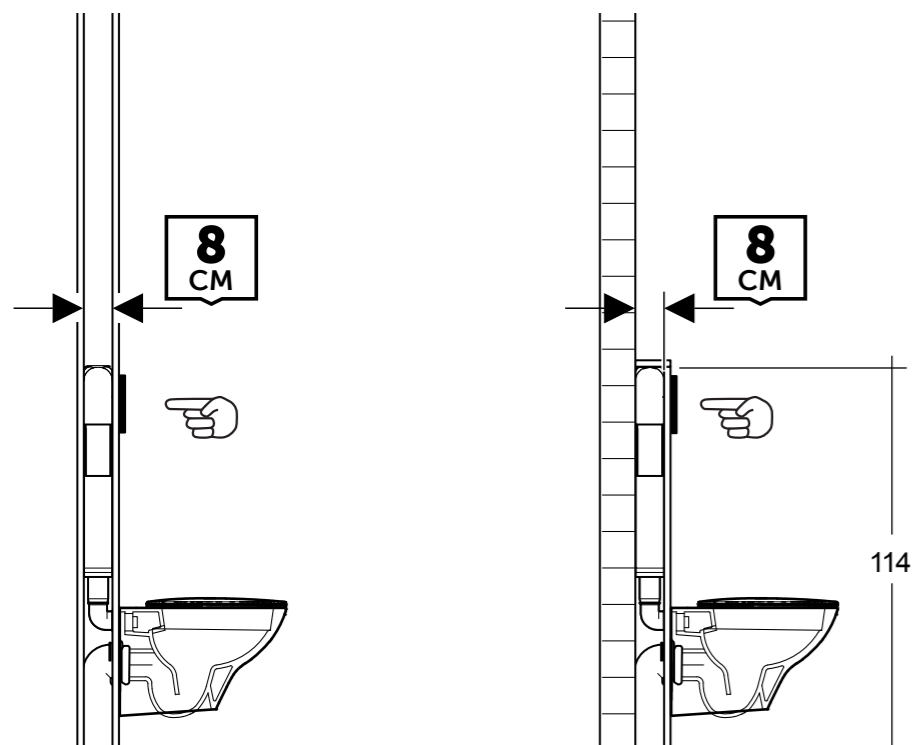

8 cm wall-thickness

For thin walls or for space-saving installations, with flushing actuation from the front.