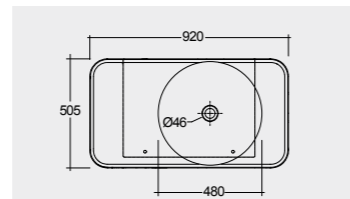

Measurements

القياسات

30.0 Kg

30.0 Kg

30.0 Kg

30.0 Kg