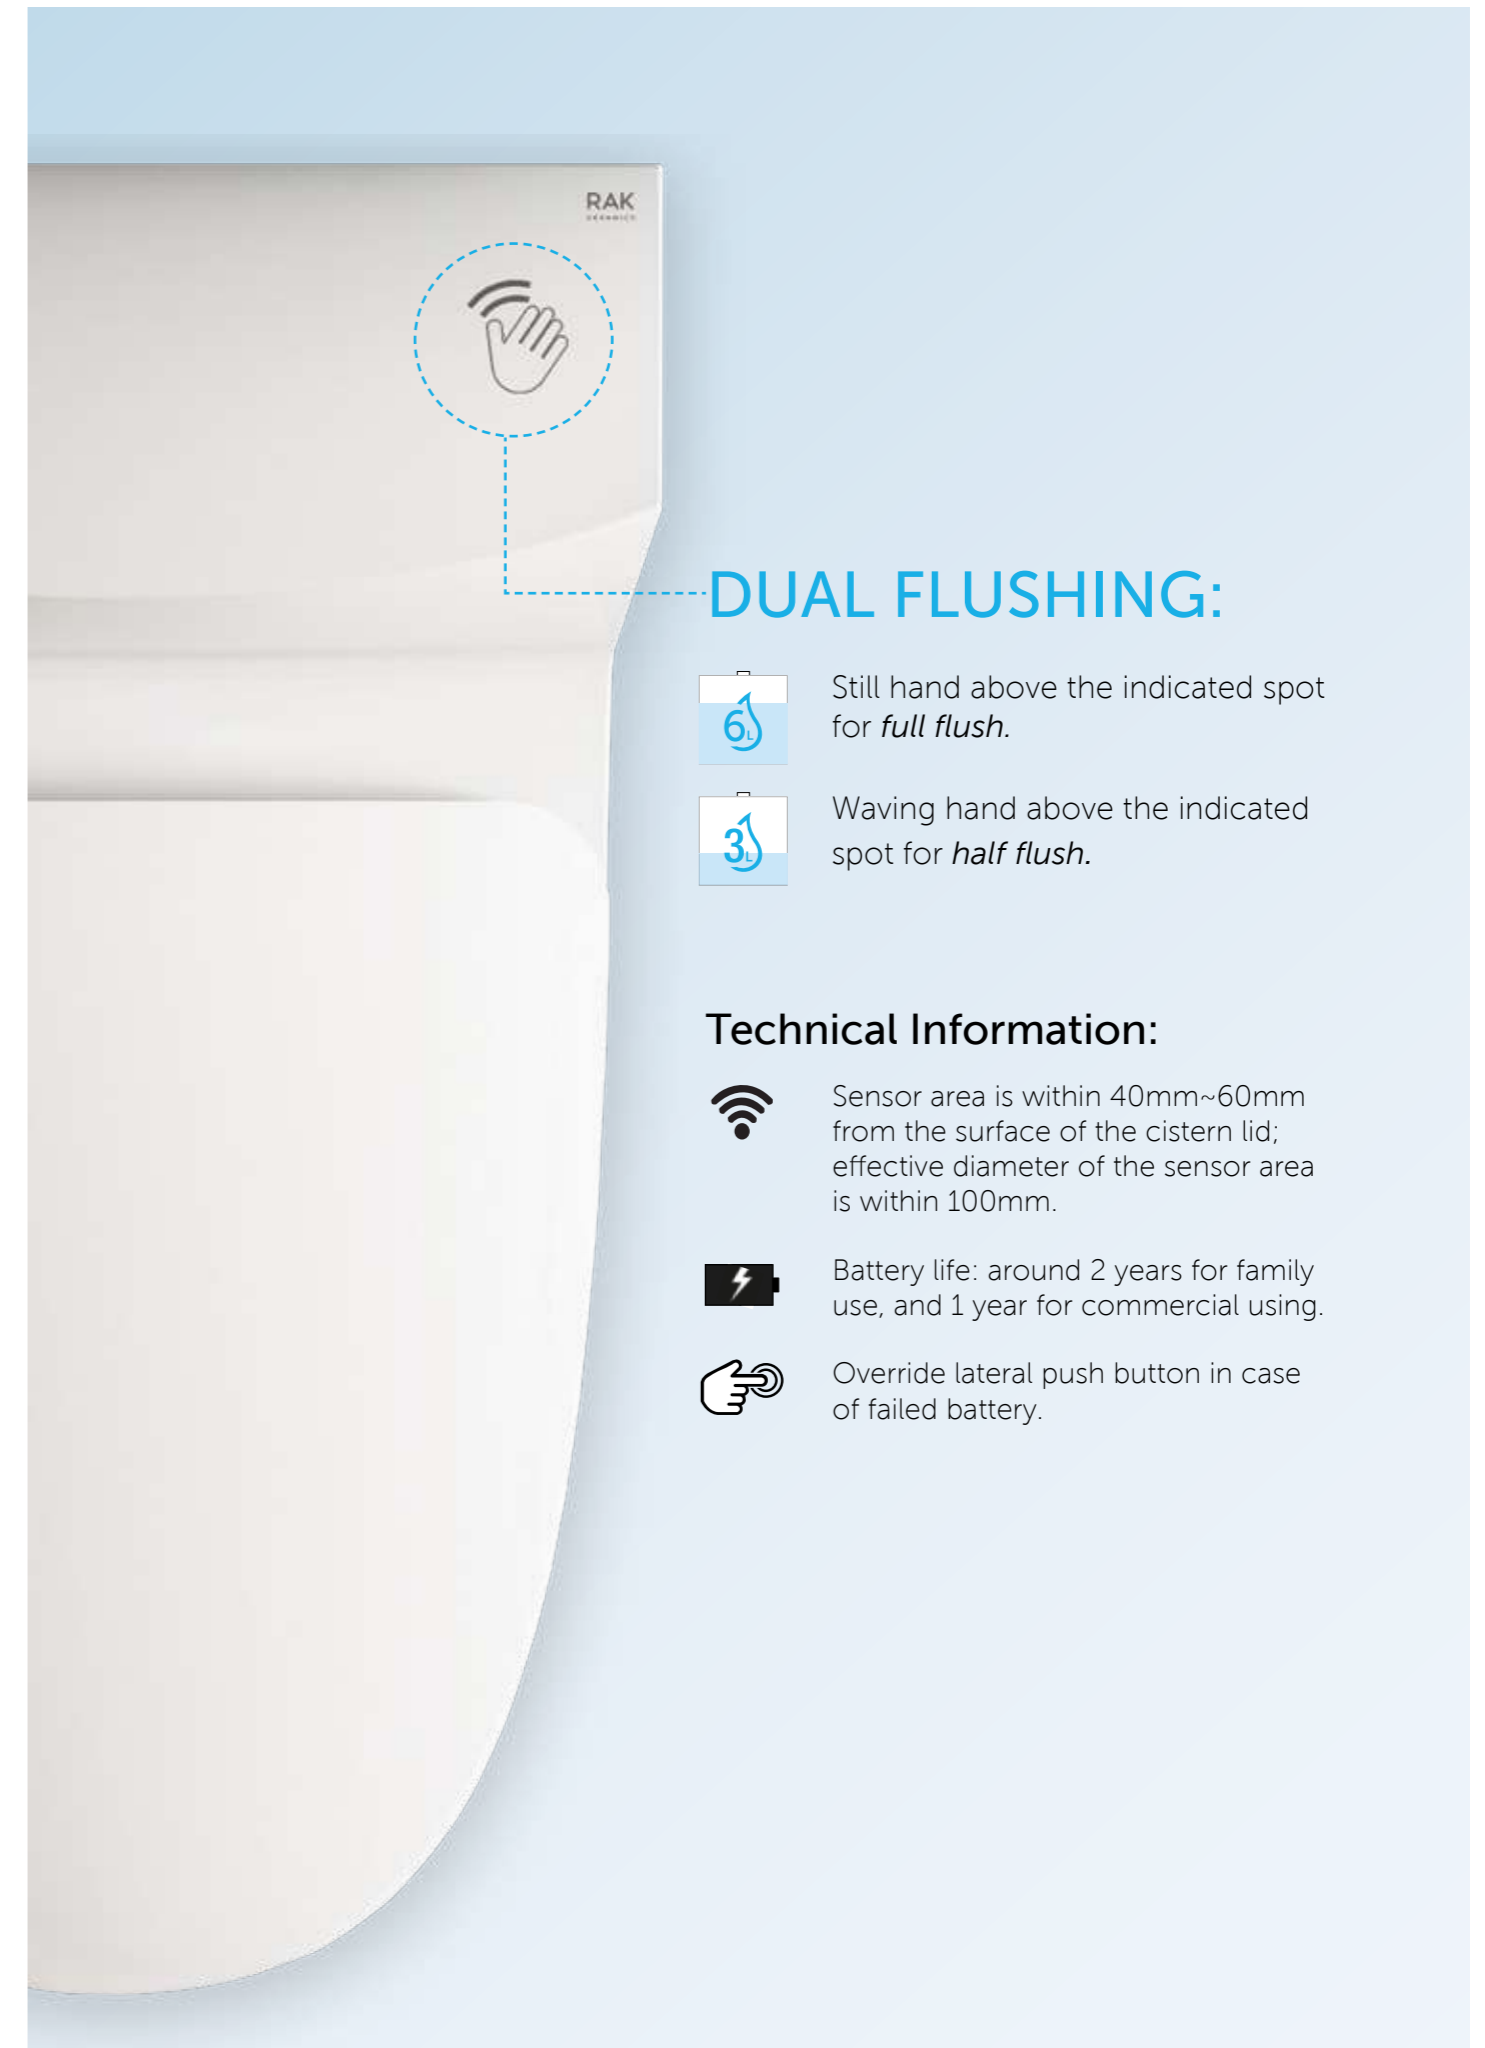

Touchless flushing

Enjoy the same hands-free, germ-free experience of commercial restrooms. With the new RAK Ceramics Touchless Flushing System, this same ease of use and minimal spreading of germs has finally expanded to home use toilets. A sensor module placed underneath the toilet's cistern lid runs on four AA batteries. It utilizes emerging sensing technology, which projects an electromagnetic field that is both extremely accurate and reliable.

This type of sensor detects the user in the projected field and initiates the dual flush: 6 liters keeping the hand above the spot, or 3 liters waving the hand.

DUAL FLUSHING:

Still hand above the indicated spot for *full flush*.

Waving hand above the indicated spot for *half flush*.

Technical Information:

Sensor area is within 40mm~60mm from the surface of the cistern lid; effective diameter of the sensor area is within 100mm.

Battery life: around 2 years for family use, and 1 year for commercial using.

Override lateral push button in case of failed battery.