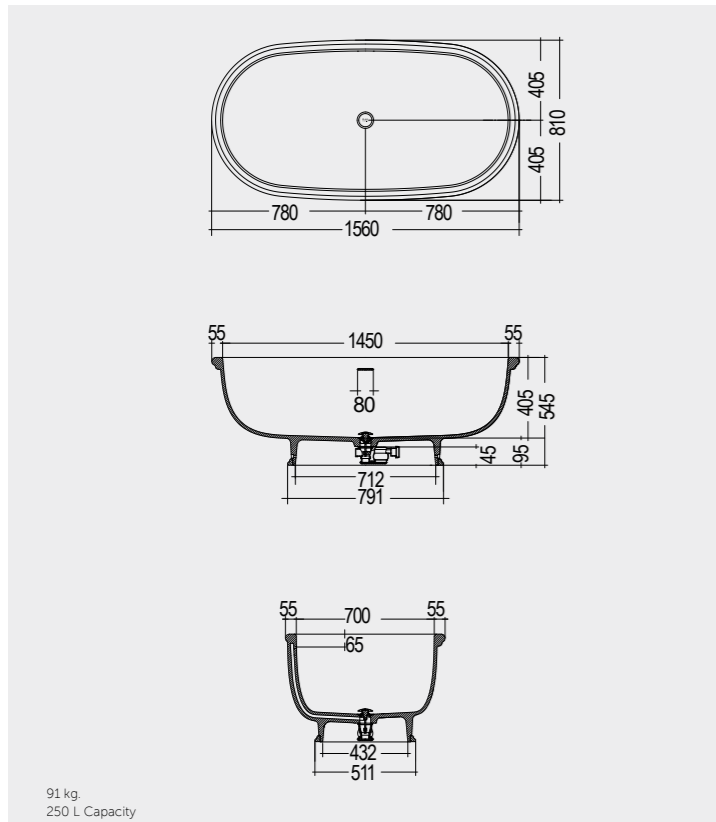

91 kg,
250 L Capacity