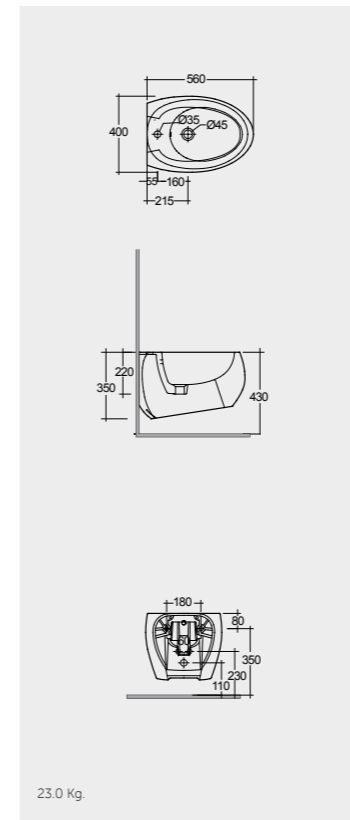

Measurements

القياسات

Notes

ملحوظة

All dimensions in mm tolerance $\pm 5\%$ for below 200mm and $\pm 3\%$ for above 200mm

جميع القياسات تكون بالمليمتر $\pm 5\%$ للقياسات التي تقل عن 200 مليمتر و $\pm 3\%$ للقياسات التي تتجاوز 200 مليمتر