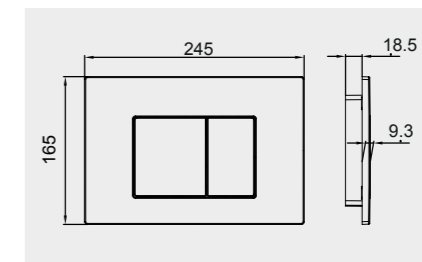

NEOFSRAKPPL16 Matt White