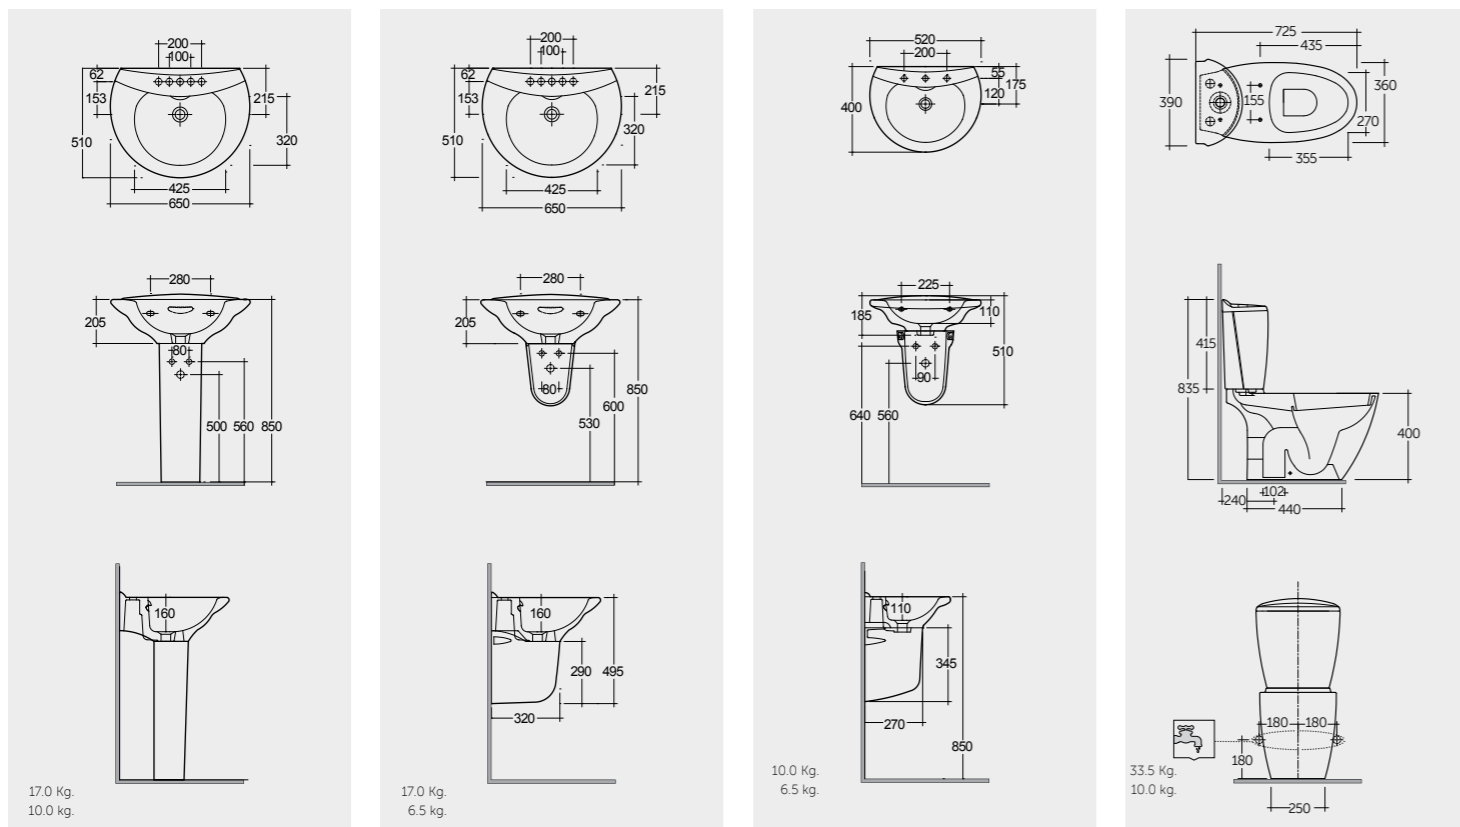

Models

النماذج

65 CM
VN0101AWHA
VN0102AWHA

65 CM
VN0101AWHA
VN0401AWHA

52 CM
VN0501AWHA
KR0103AWHA

72 CM
VN03AWHA
VN10AWHA
Back Open

Measurements

القياسات