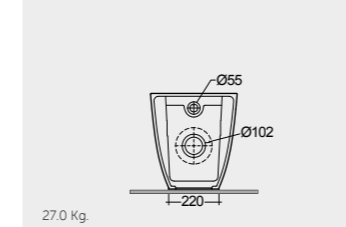

Measurements

القياسات

Urea RAK-Des
DESSC3900WH
Urea RAK-Des
DESSC3901WH