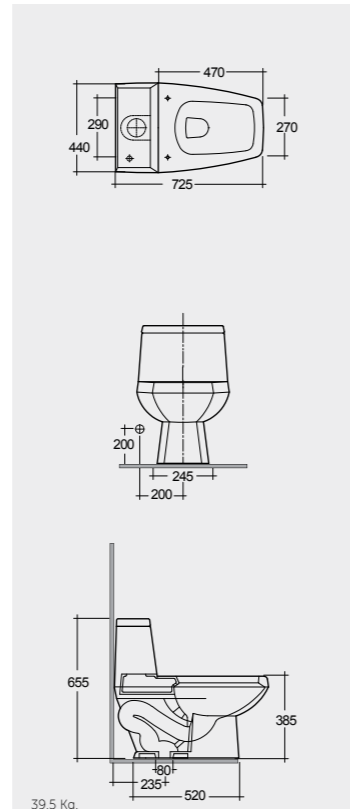

74 CM
WT12AWHA
WT09AWHA

Measurements

القياسات

43.0 Kg.

43.0 Kg.

39.5 Kg.

39.5 Kg.

Complete set included seat cover & flush together