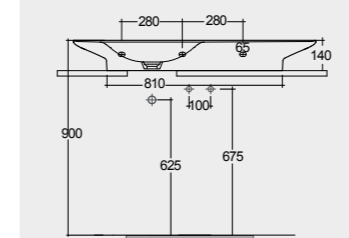

Measurements

القياسات

36.0 Kg

36.0 Kg

36.0 Kg

36.0 Kg

Notes

ملحوظة

All dimensions in mm tolerance $\pm 5\%$ for below 200mm and $\pm 3\%$ for above 200mm

جميع القياسات تكون بالمليمتر $\pm 5\%$ للقياسات التي تقل عن 200 مليمتر و $\pm 3\%$ للقياسات التي تتجاوز 200 مليمتر