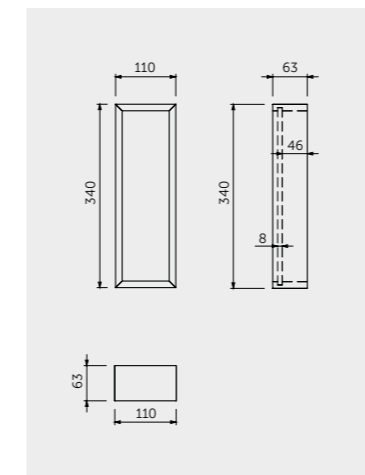

DRAWER INSERT ORGANISERS

TOP DRAWER INSERT
أدراج داخلية علوية

H 6 x W 11 x D 34CM
ANTHRACITE
JOYDIST