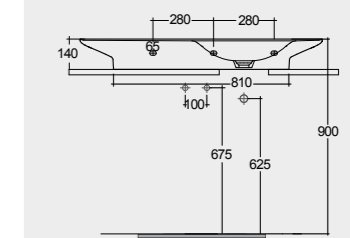

Measurements

القياسات

36.0 Kg

36.0 Kg

36.0 Kg

36.0 Kg

Notes

ملحوظة

All dimensions in mm tolerance $\pm 5\%$ for below 200mm and $\pm 3\%$ for above 200mm

جميع القياسات تكون بالمليمتر $\pm 5\%$ للقياسات التي تقل عن 200 مليمتر و $\pm 3\%$ للقياسات التي تتجاوز 200 مليمتر