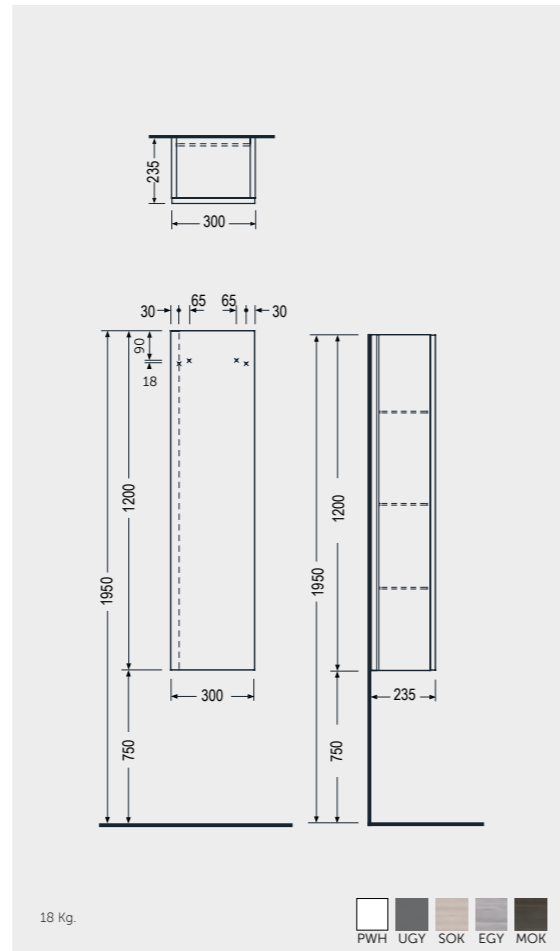

OPEN STORAGE AND TALL CABINET UNITS

Models

النماذج

60 CM
JOYOS040MGY

W 30 x D 23 x H 120CM
JOYTS120UGY

Measurements

القياسات

WITH RAK-JOY DROP-IN WASHBASINS