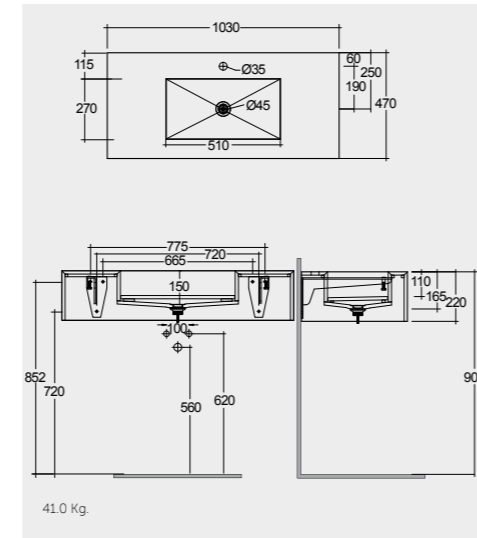

RAK-PRECIOUS COUNTER WASHBASINS

Drain Included

Drain Included

Drain Included

Drain Included(2)

- 100 CARRARA (LAPPATO)
- 101 MACAUBAS (NATURAL)
- 102 TRAVERTINO IVORY (LAPPATO)
- 103 SURFACE XL COOL GREY (NATURAL)
- 104 BEHIND GREY (NATURAL)
- 105 UNI DARK BLACK (NATURAL)

- 100 CARRARA (LAPPATO)
- 101 MACAUBAS (NATURAL)
- 102 TRAVERTINO IVORY (LAPPATO)
- 103 SURFACE XL COOL GREY (NATURAL)
- 104 BEHIND GREY (NATURAL)
- 105 UNI DARK BLACK (NATURAL)

- 100 CARRARA (LAPPATO)
- 101 MACAUBAS (NATURAL)
- 102 TRAVERTINO IVORY (LAPPATO)
- 103 SURFACE XL COOL GREY (NATURAL)
- 104 BEHIND GREY (NATURAL)
- 105 UNI DARK BLACK (NATURAL)

- 100 CARRARA (LAPPATO)
- 101 MACAUBAS (NATURAL)
- 102 TRAVERTINO IVORY (LAPPATO)
- 103 SURFACE XL COOL GREY (NATURAL)
- 104 BEHIND GREY (NATURAL)
- 105 UNI DARK BLACK (NATURAL)

Not Included (needed)

Included