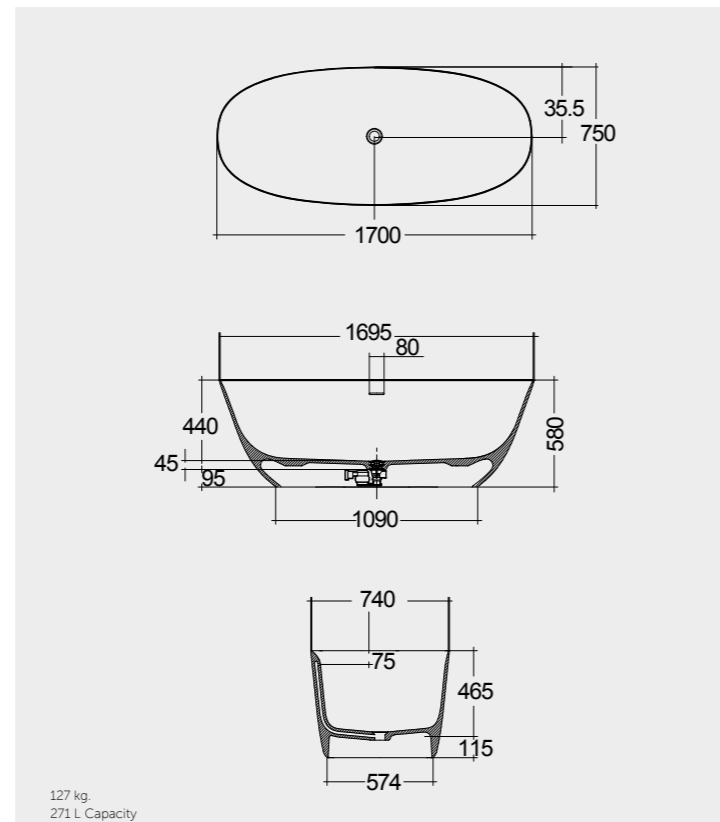

RAK-COVE

Models

النماذج

Drain Included

Drain Included

Measurements

القياسات

Notes

ملحوظة

All dimensions in mm tolerance $\pm 5\%$ for below 200mm and $\pm 3\%$ for above 200mm

جميع القياسات تكون بالمليمتر $\pm 5\%$ للقياسات التي تقل عن 200 مليمتر و $\pm 3\%$ للقياسات التي تتجاوز 200 مليمتر