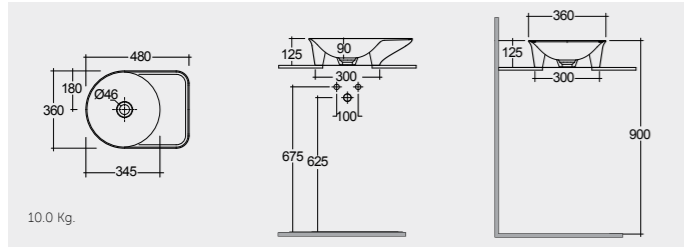

VALCT4800AWHA Drain not included AWH