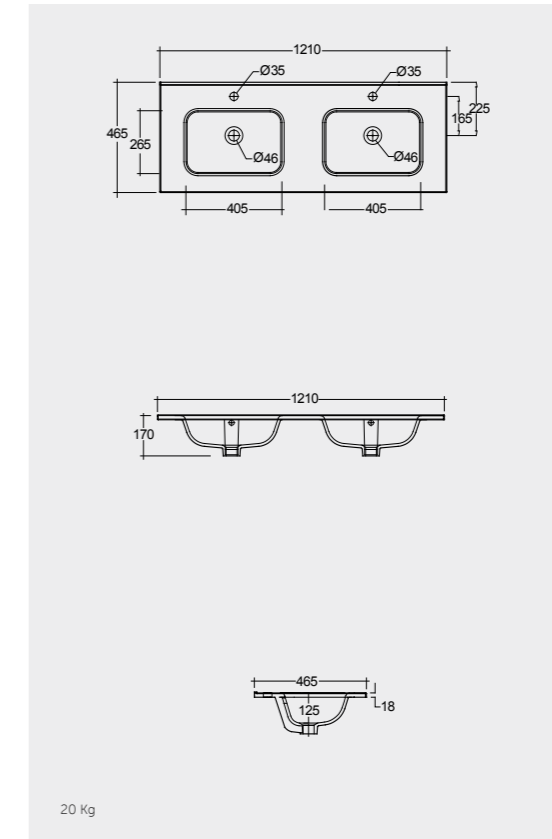

Measurements

القياسات

FOR VANITY (RAK-JOY UNO)
PP WHITE : BTRWBPPR022
Inspectionable
Space Saving