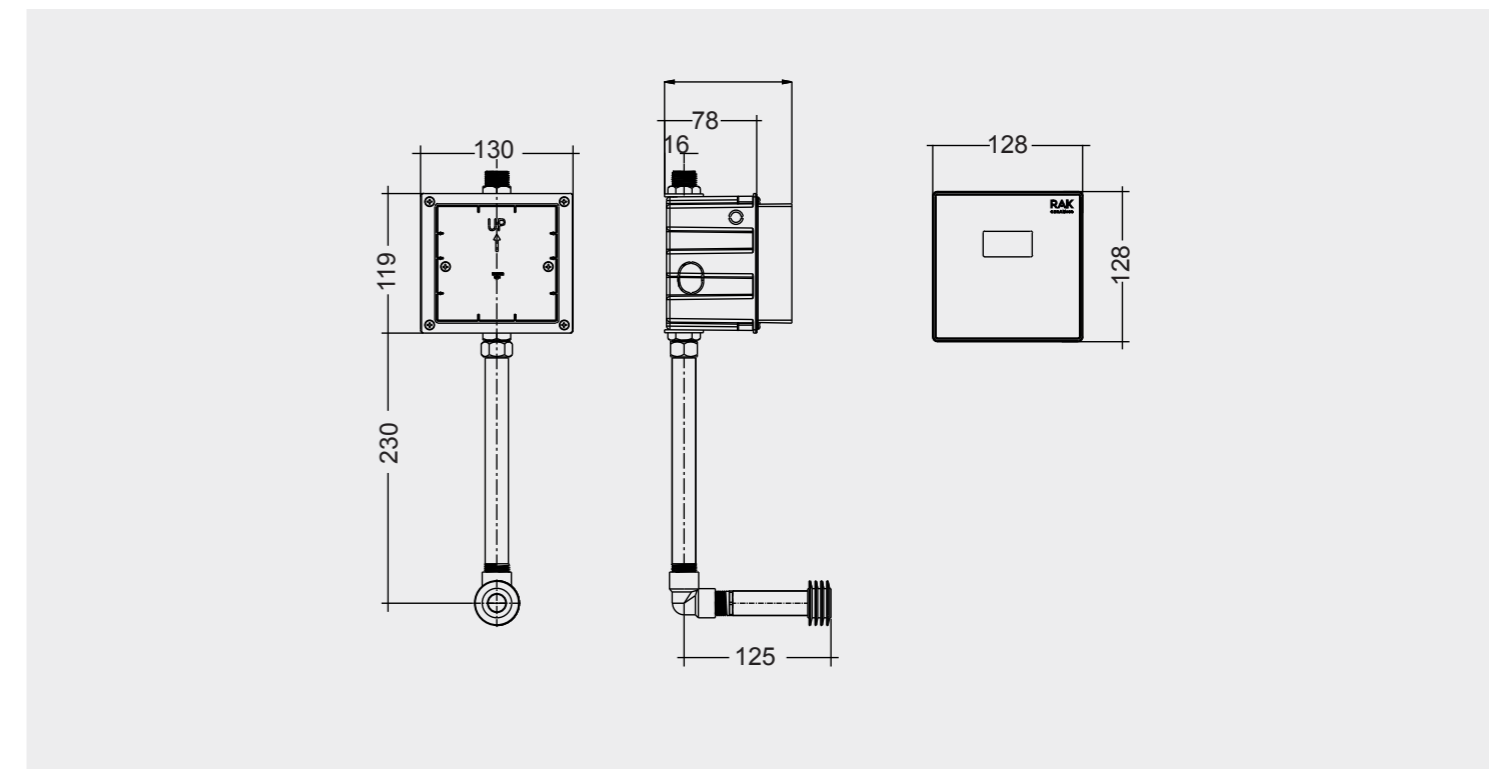

FS10RAK

Measurements

القياسات