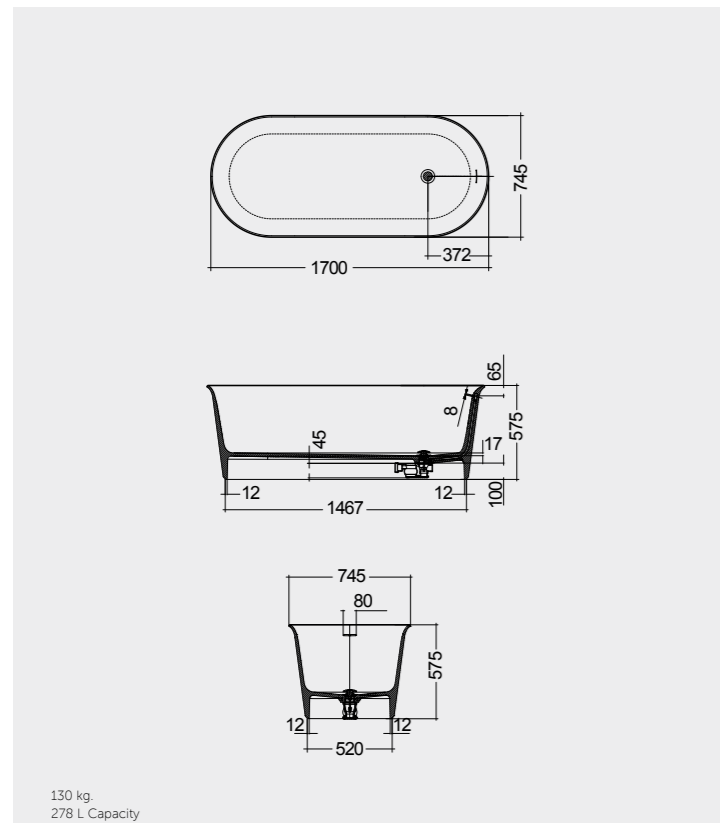

RAK-VALET

Models

النماذج

Drain Included

Drain Included

Measurements

القياسات

Notes

ملحوظة

All dimensions in mm tolerance $\pm 5\%$ for below 200mm and $\pm 3\%$ for above 200mm

جميع القياسات تكون بالمليمتر $\pm 5\%$ للقياسات التي تقل عن 200 مليمتر و $\pm 3\%$ للقياسات التي تتجاوز 200 مليمتر