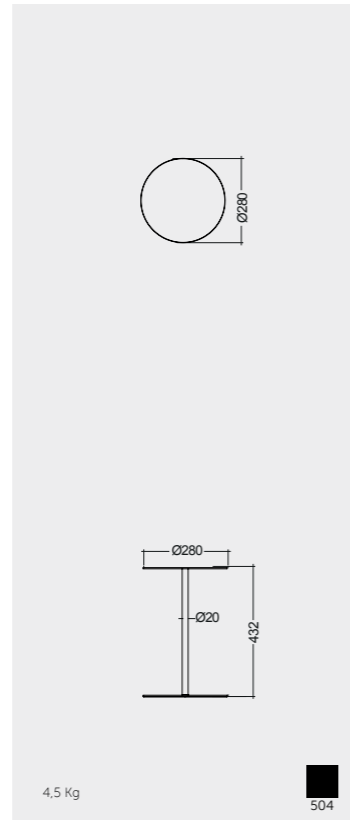

Measurements

القياسات