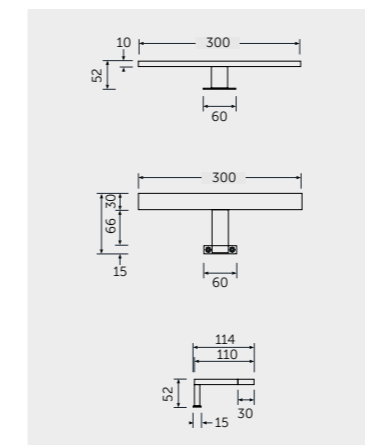

LIGHTS

الإضاءة

TOP MOUNTED T-BAR LIGHT
ضوء علوي على شكل حرف تي

ABS: JOYTB6000CR1
Cool White 6000K
450 Lumens