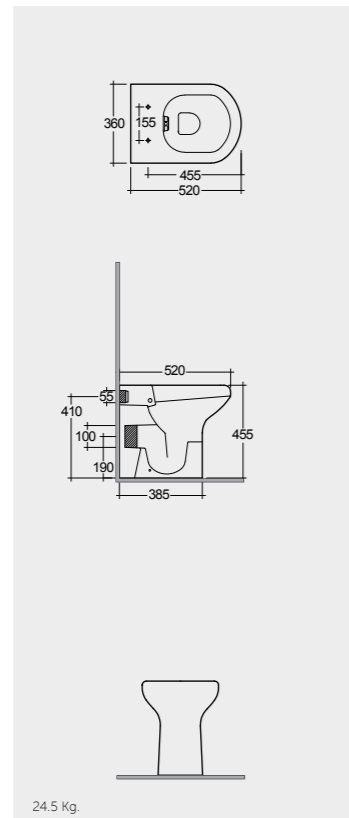

24.5 Kg.

Urea care
YFG085A