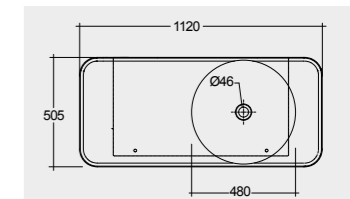

Measurements

القياسات

36.0 Kg

36.0 Kg

36.0 Kg

36.0 Kg

Notes

ملحوظة

All dimensions in mm tolerance $\pm 5\%$ for below 200mm and $\pm 3\%$ for above 200mm

جميع القياسات تكون بالمليمتر $\pm 5\%$ للقياسات التي تقل عن 200 مليمتر و $\pm 3\%$ للقياسات التي تتجاوز 200 مليمتر