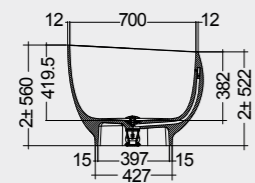

Models

النماذج

140X75 CM
CLOBT14075500

140X75 CM
CLOBT14075505

Drain Included

Drain Included

Measurements

القياسات