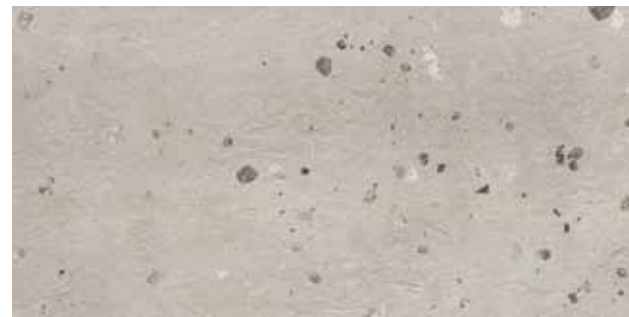

creative concrete p grey decor