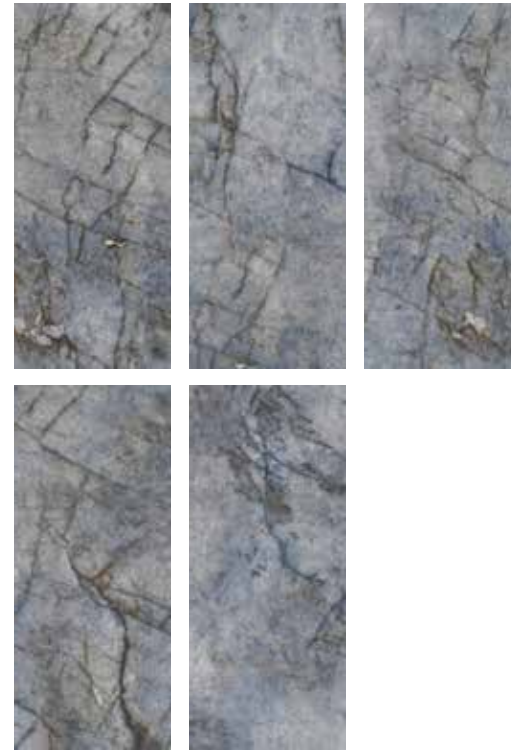

granito blu ande

wall and floor: granito blu ande 120x280 cm

MAXIMUS
MEGA SLAB

granito blu ande
120x280 and 120x260 cm

granito blu ande
135x305 cm

granito blu ande

PORCELAIN TILES

Polished • Straight / Rectified • Smooth