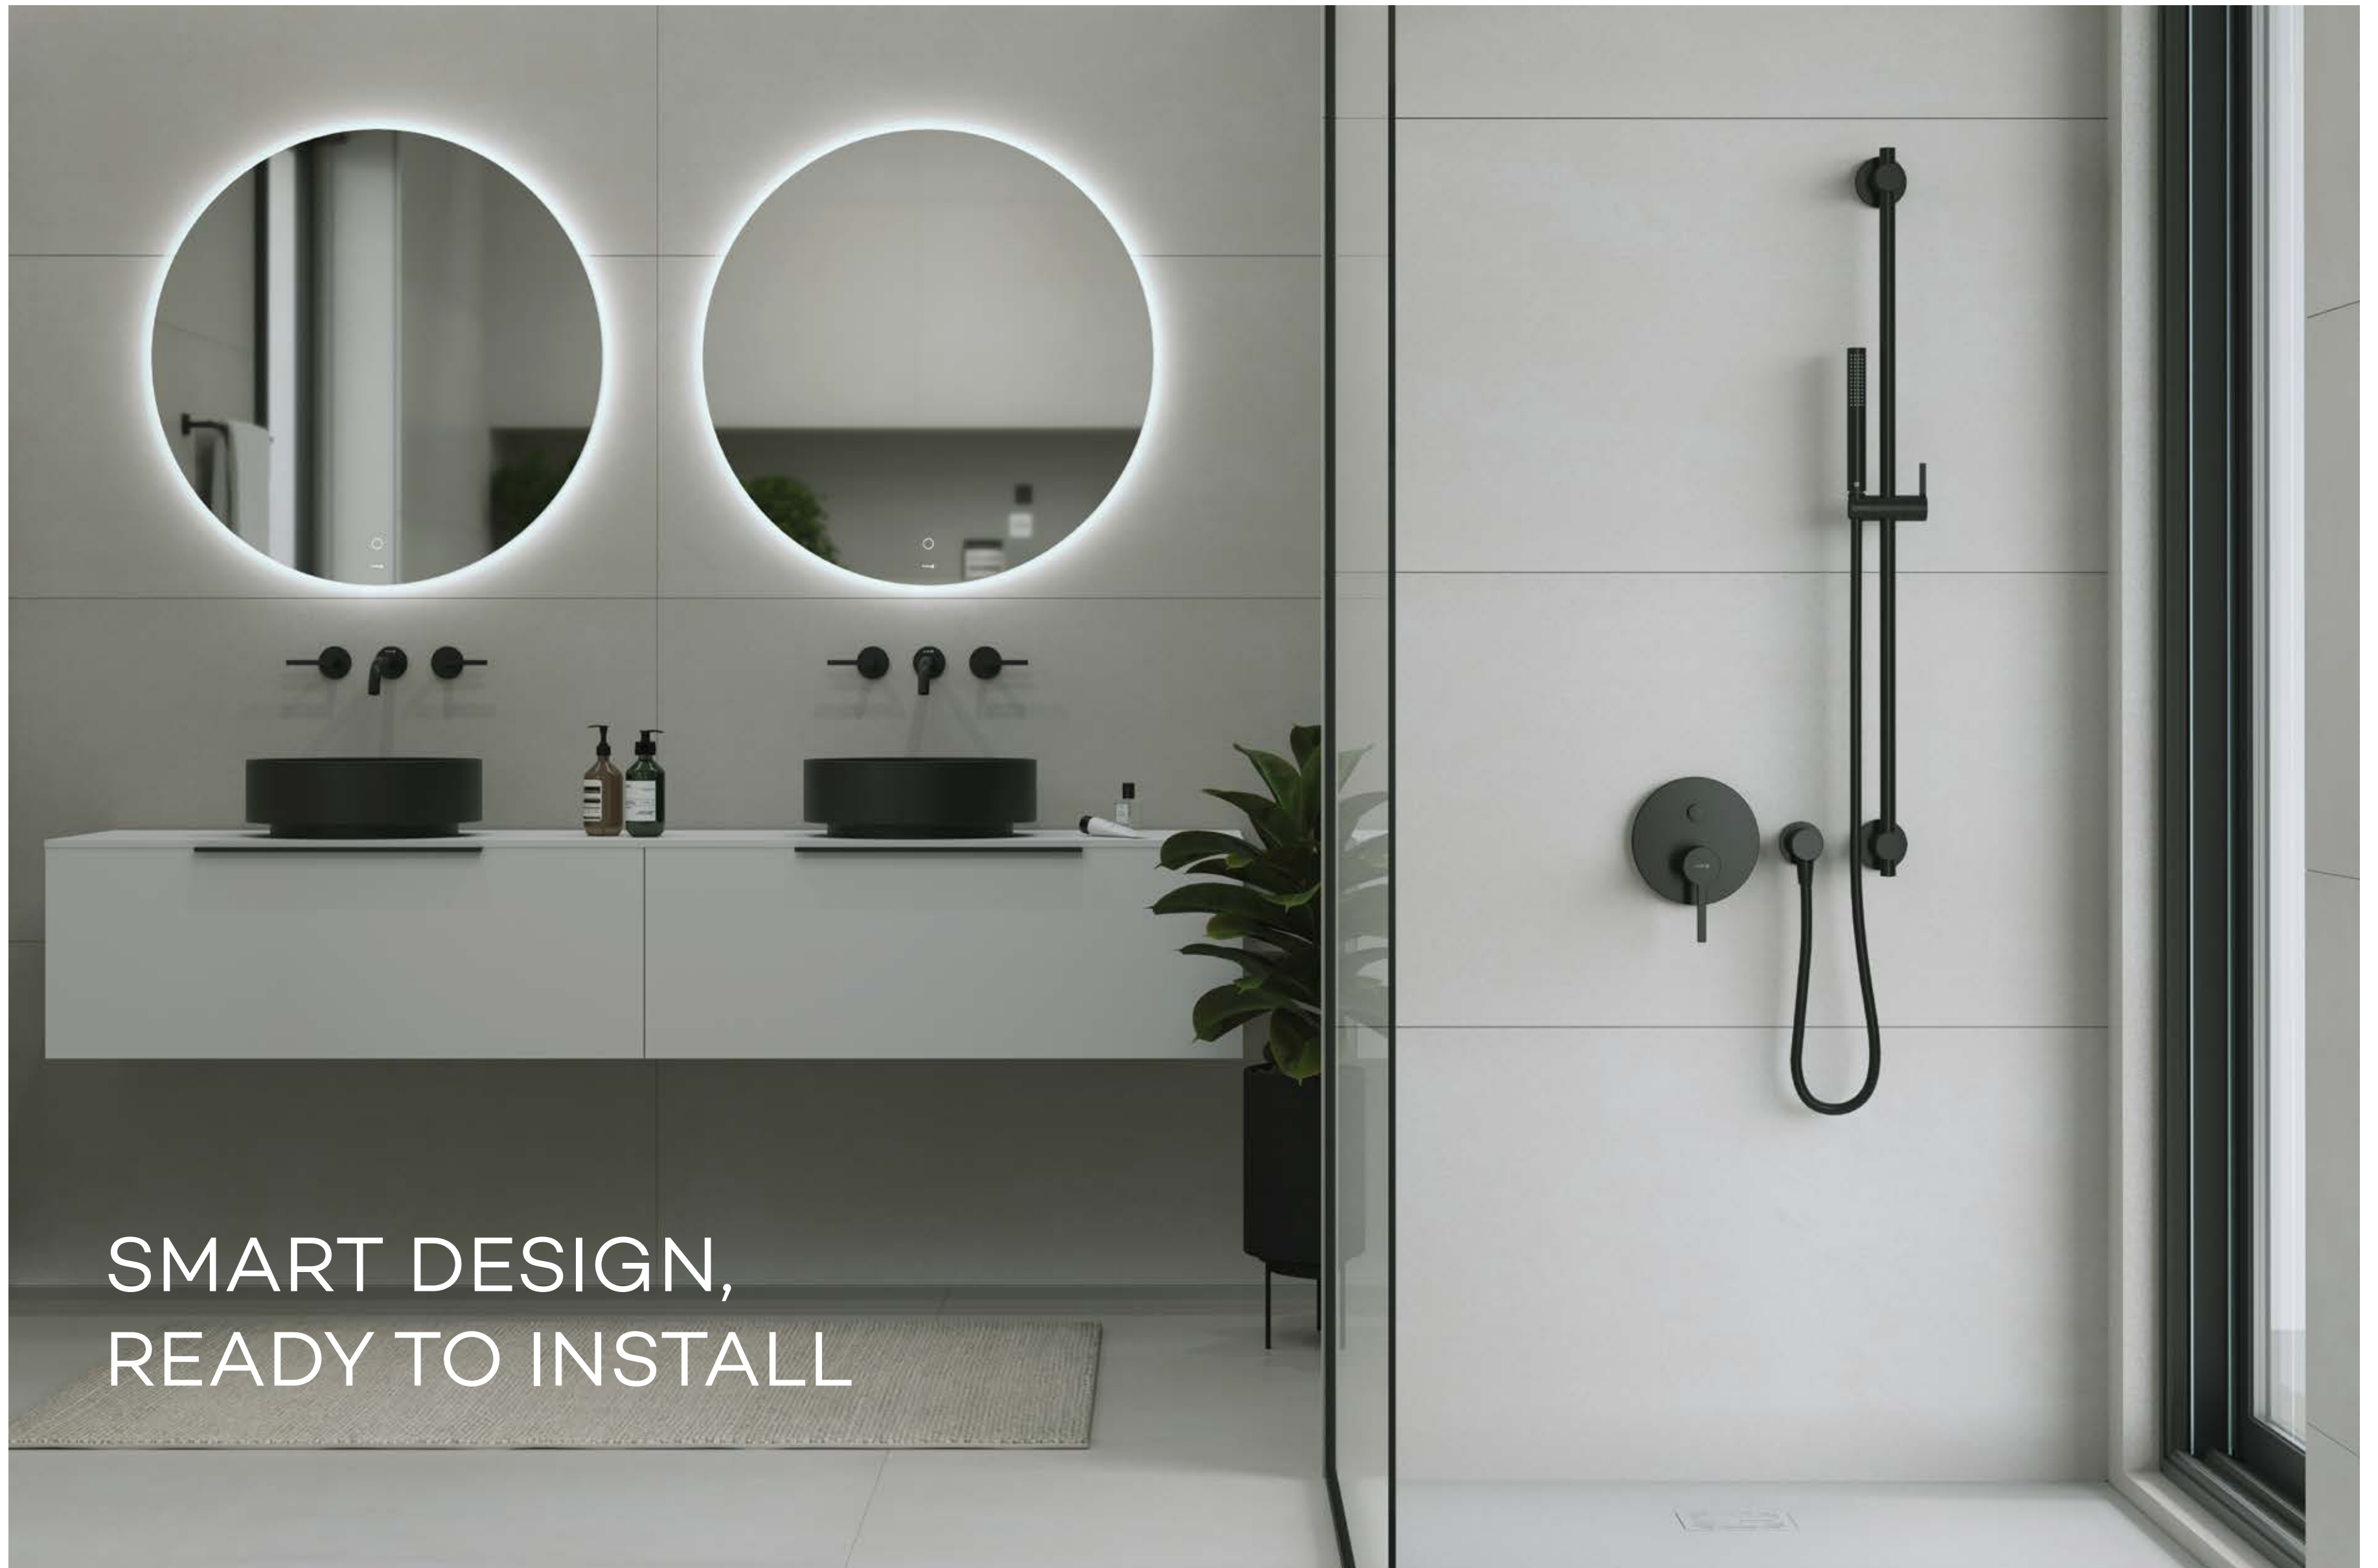

SMART DESIGN,
READY TO INSTALL