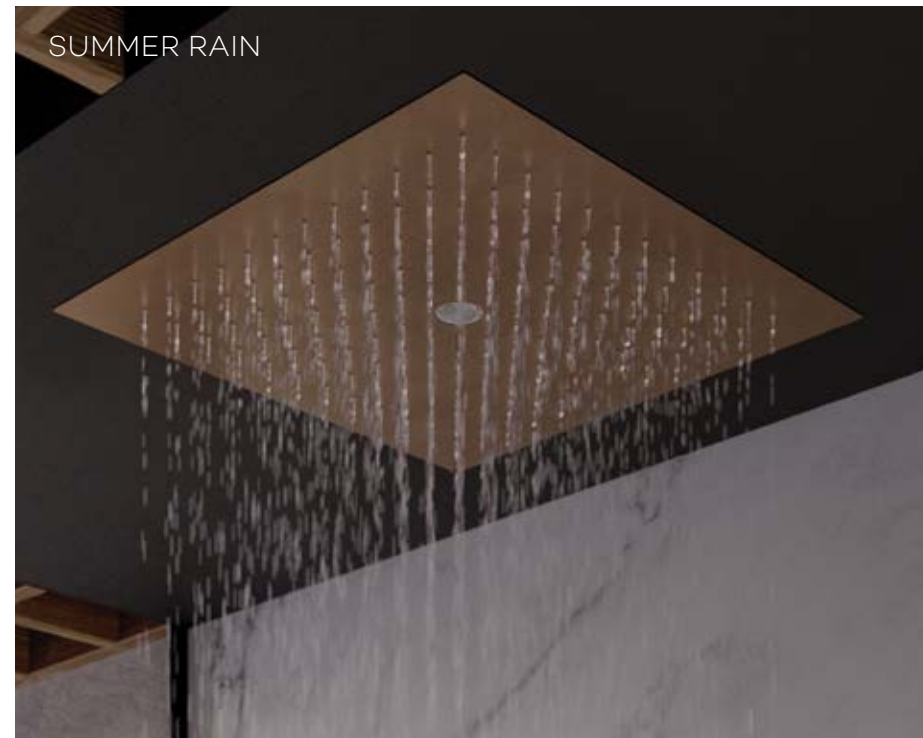

44x44 cm
Finishes: Chrome, Matt White, Matt Black, Brushed Gunmetal PVD, Brushed Bronze PVD and Brushed Gold PVD

Rain shower, clean jet or waterfall provide extra wellness. The special atmilight will lead you to a world of complete relaxation and will restore your mental and physical balance. KLUDI-ASANA ceiling showers are made of high-quality metal and are fully integrated into the ceiling so that they blend harmoniously into the bathroom.