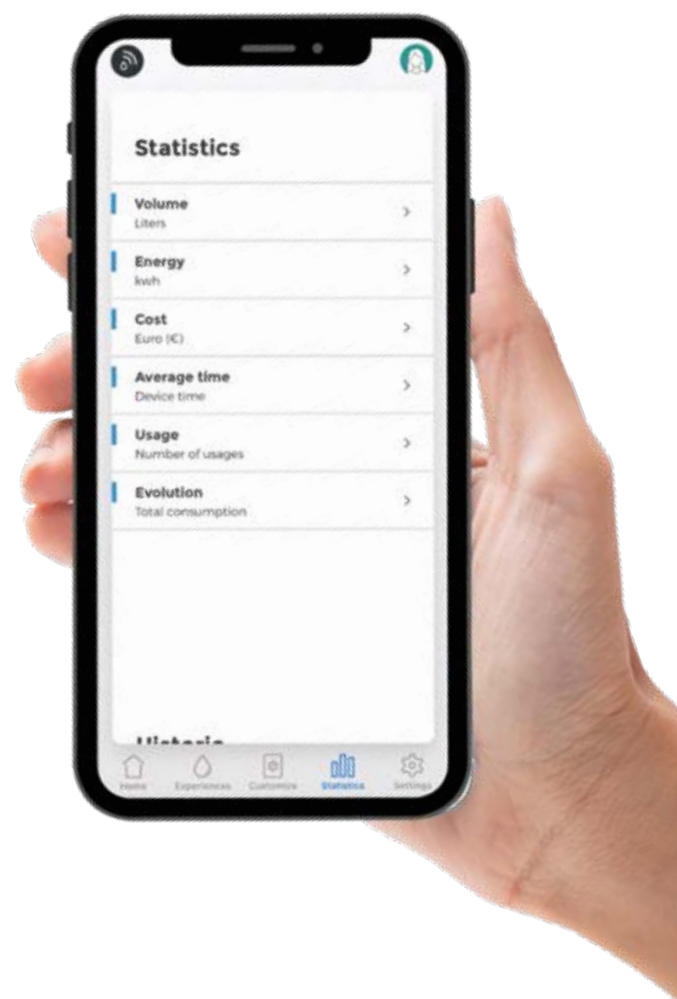

DIGITAL LIFESTYLE FOR THE MODERN BATHROOM

Digitalisation and smart connections are finding their way into more and more areas of our lives. KLUDI-PUSHTRONIC and KLUDI-TOUCHTRONIC now make the shower smart as well.

Download the S-FLOW App, to customize your wellness experience.

What the S-FLOW app can do

- Switch on and off
- Control the water quantity and temperature separately for each element
- Programme up to three individual showering parameters*
- Pre-heat function
- Set the temperature lock
- Configure a child safety lock
- Maintenance functions (e.g. anti-legionella bacteria flushing, cleaning programme)
- Display various consumption values (water volume, energy consumption, etc.)
- Intuitive user interface
- Available free of charge for Android and iOS devices

* Only for KLUDI-TOUCHTRONIC