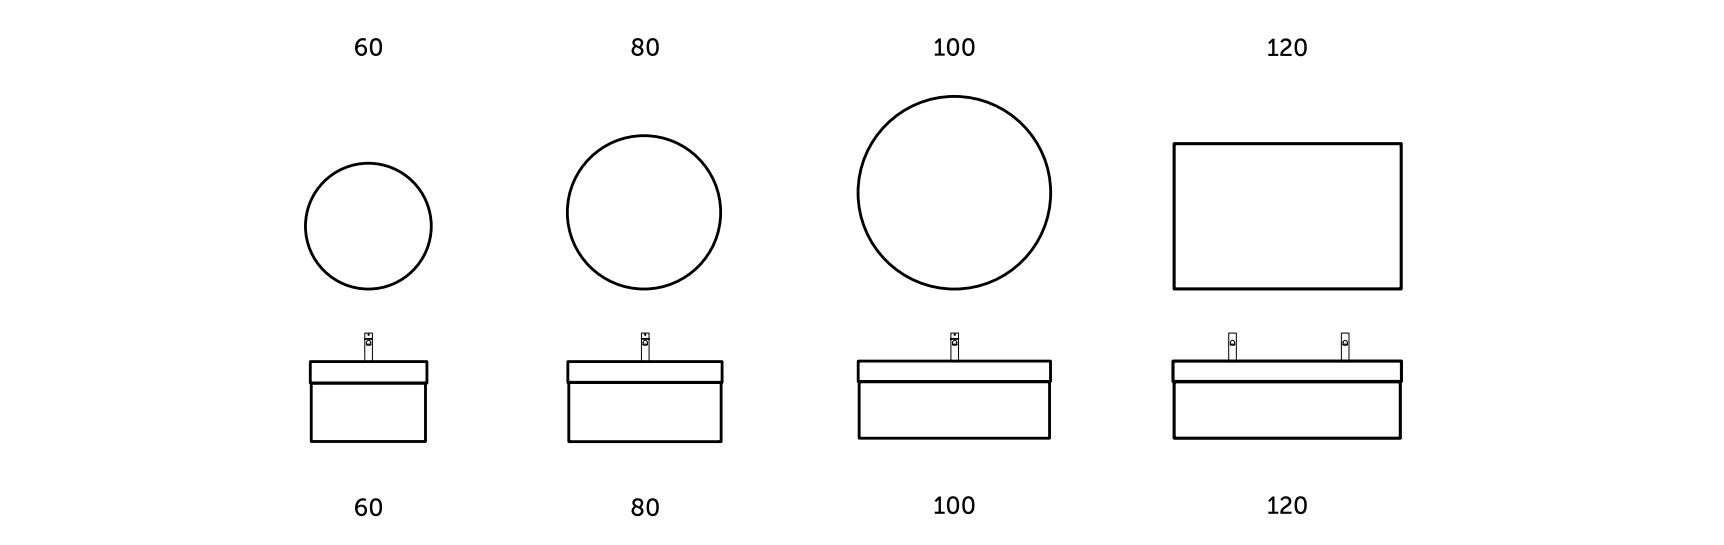

FURNITURE AND MIRRORS

KLUDI-ICOS