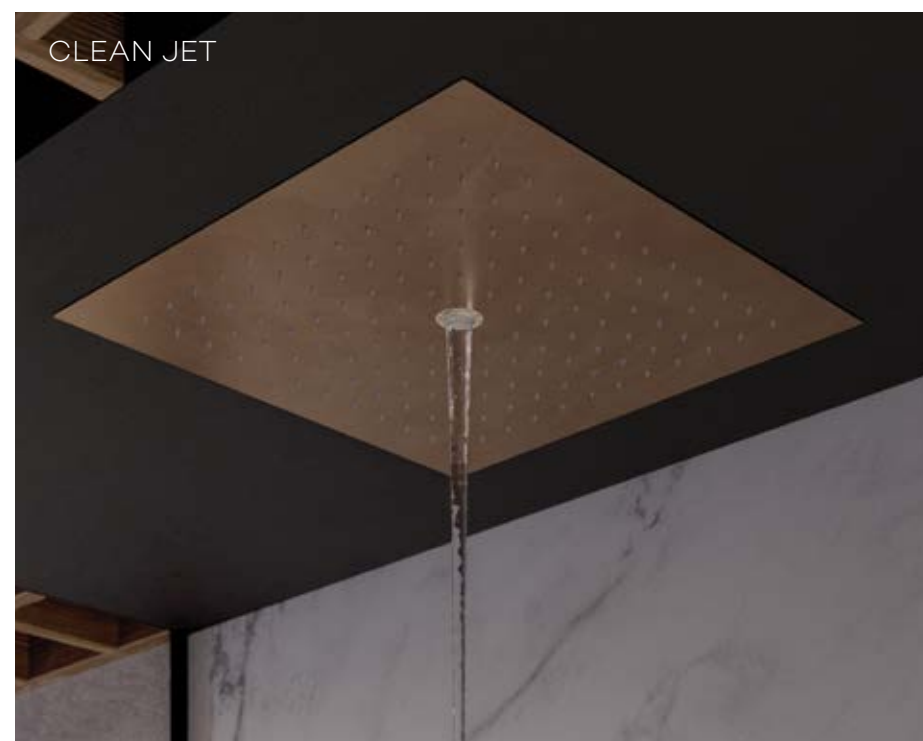

A HAVEN OF WELLBEING

60x30 cm  
Finishes: Chrome, Matt White, Matt Black, Brushed Gunmetal PVD, Brushed Bronze PVD and Brushed Gold PVD

Please, do not disturb! KLUDI-ASANA is the ultimate wellness experience by KLUDI. An experience that refreshes all senses and at the same time allows a moment of "release". The large-format KLUDI-ASANA ceiling showers offer wellness with a real wow effect and the ultimate in showering comfort. They impress with their size alone, but even more so with their heavenly water experience.

44x44 cm  
Finishes: Chrome, Matt White, Matt Black, Brushed Gunmetal PVD, Brushed Bronze PVD and Brushed Gold PVD

Rain shower, clean jet or waterfall provide extra wellness. The special atmilight will lead you to a world of complete relaxation and will restore your mental and physical balance. KLUDI-ASANA ceiling showers are made of high-quality metal and are fully integrated into the ceiling so that they blend harmoniously into the bathroom.