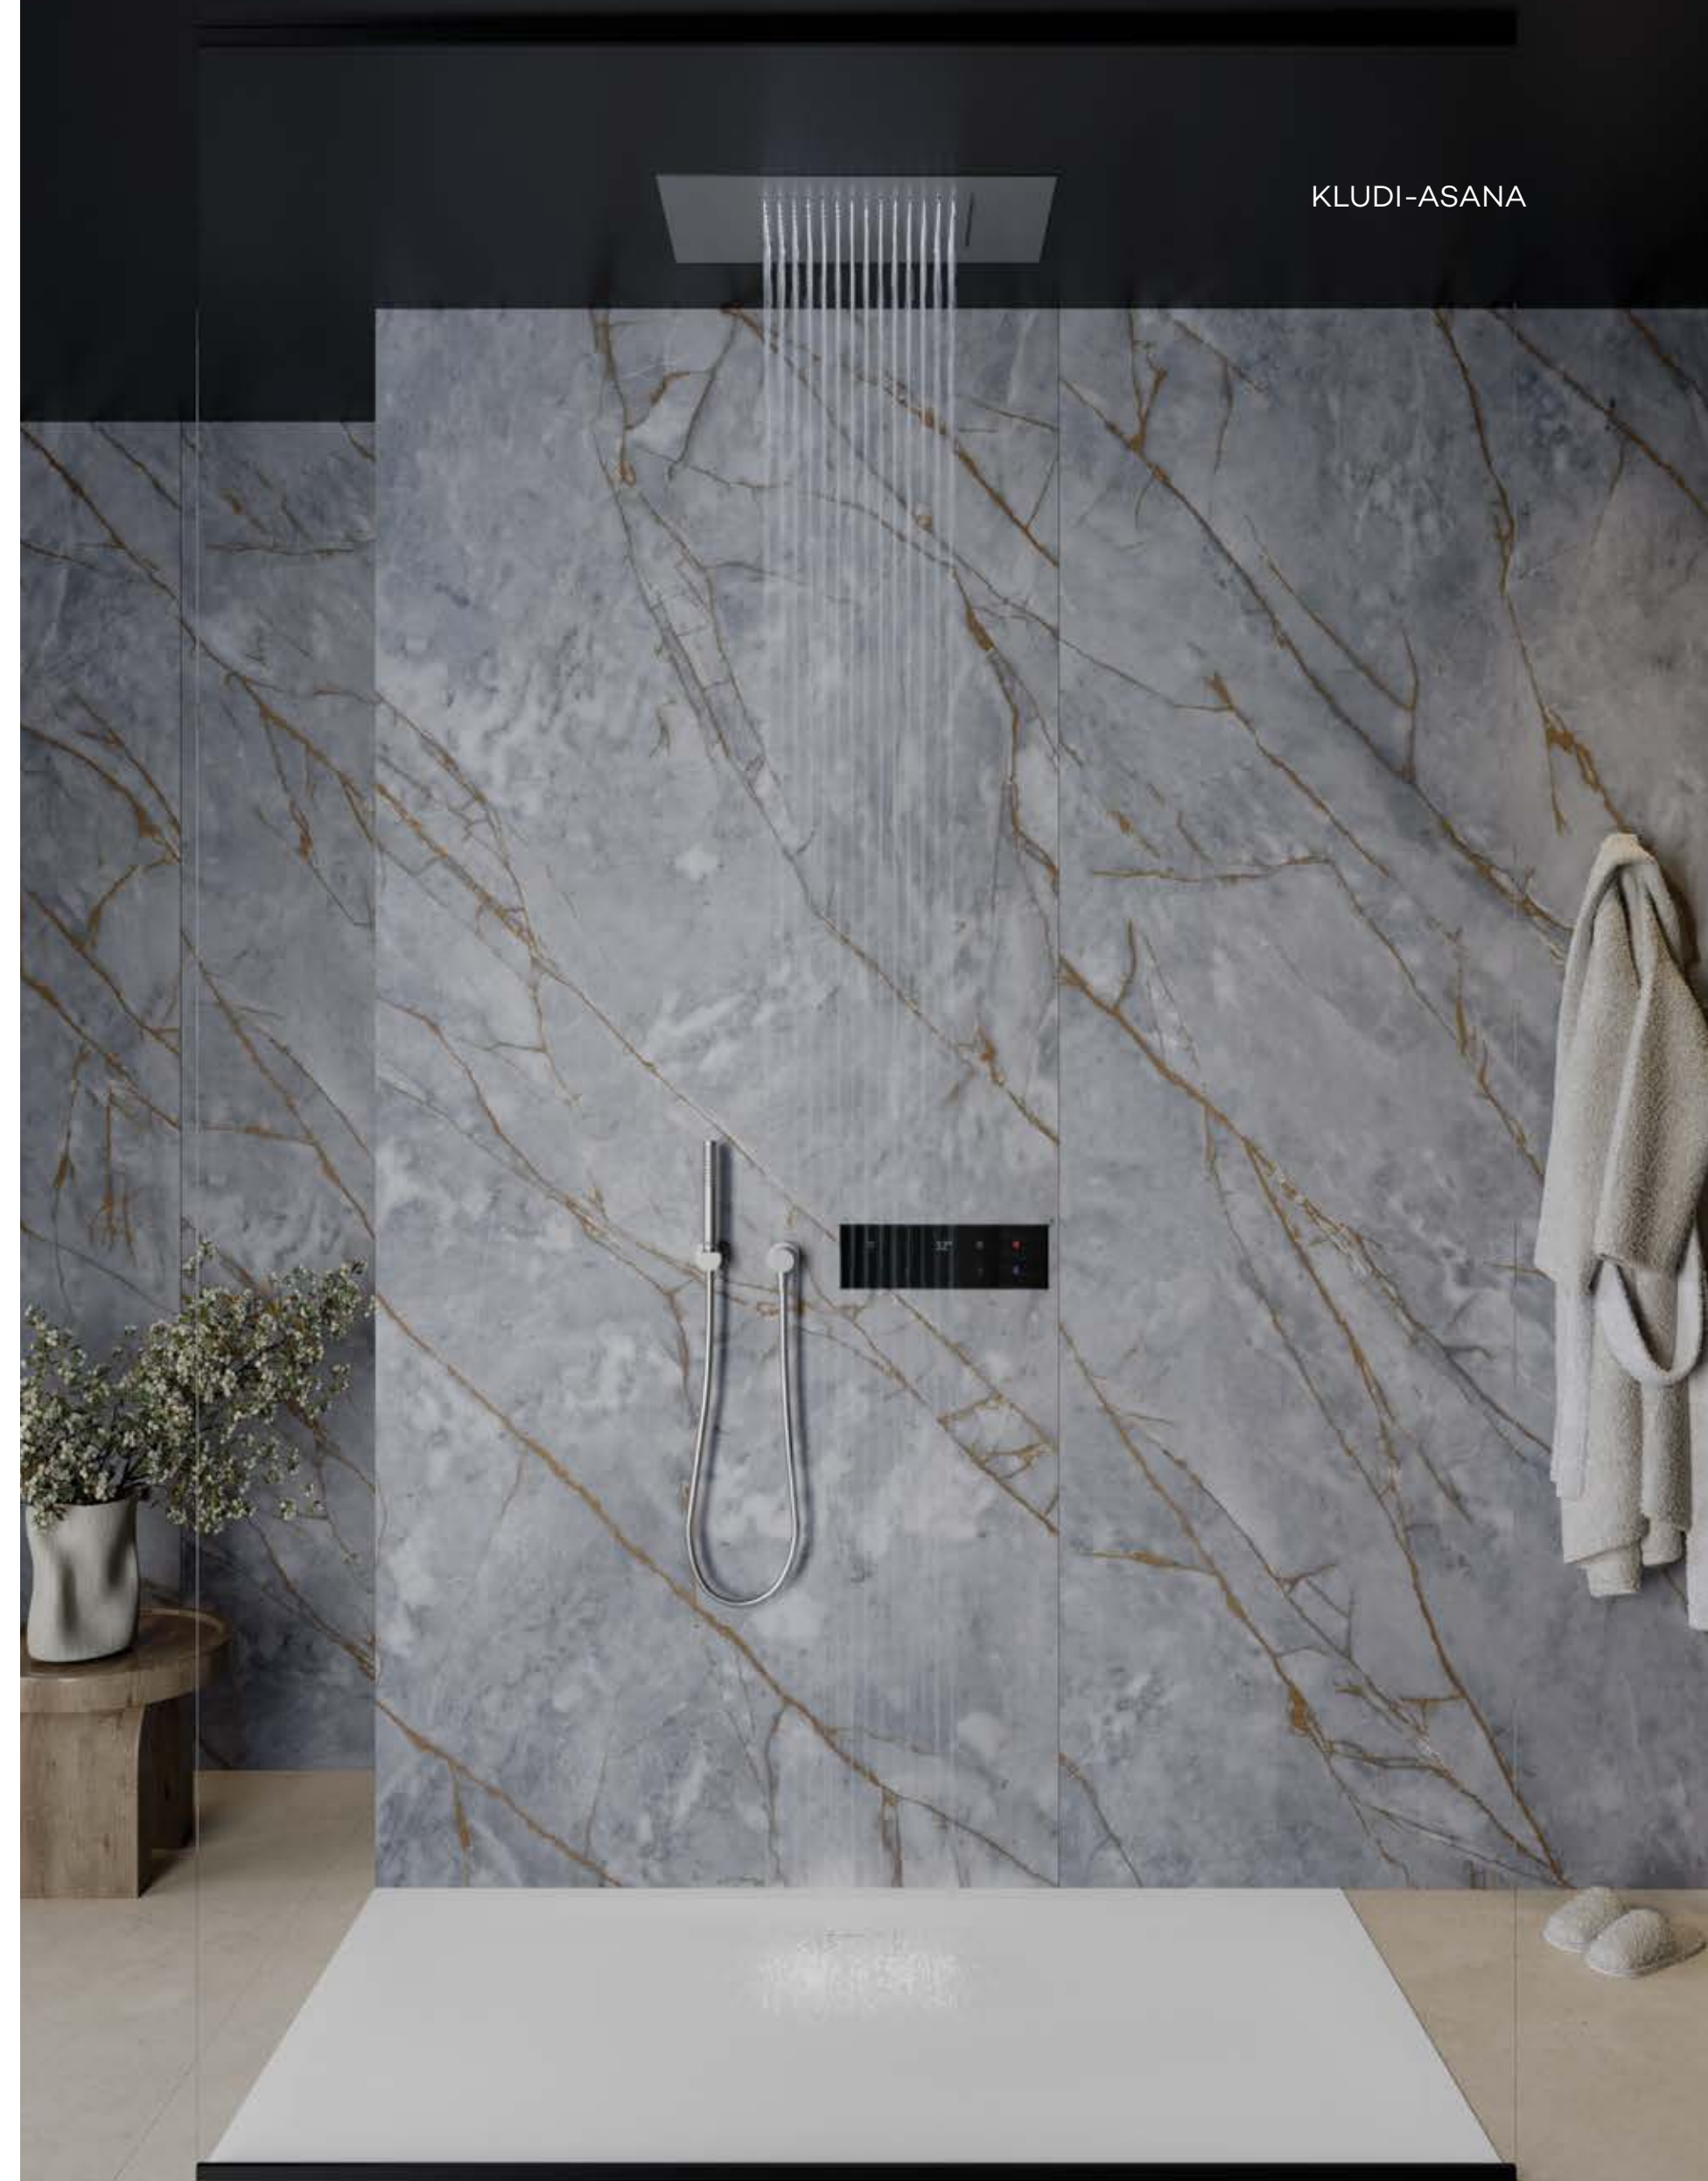

## RECTANGULAR

A HAVEN OF WELLBEING

60x30 cm  
Finishes: Chrome, Matt White, Matt Black, Brushed Gunmetal PVD, Brushed Bronze PVD and Brushed Gold PVD

Please, do not disturb! KLUDI-ASANA is the ultimate wellness experience by KLUDI. An experience that refreshes all senses and at the same time allows a moment of "release". The large-format KLUDI-ASANA ceiling showers offer wellness with a real wow effect and the ultimate in showering comfort. They impress with their size alone, but even more so with their heavenly water experience.