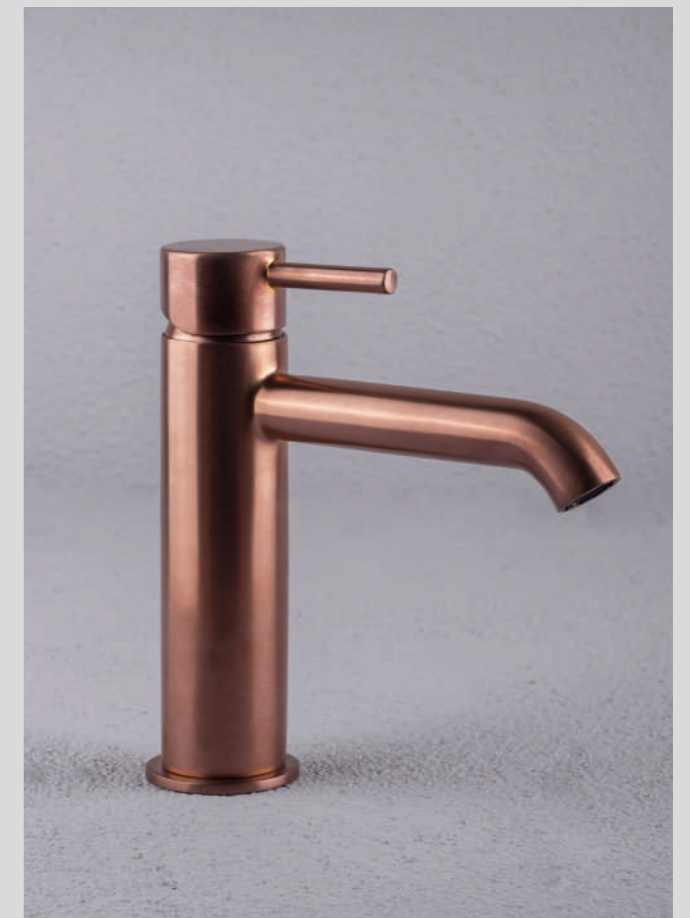

Per visionare la collezione completa visita il nostro sito palazzani.eu
To view the complete collection visit our site palazzani.eu