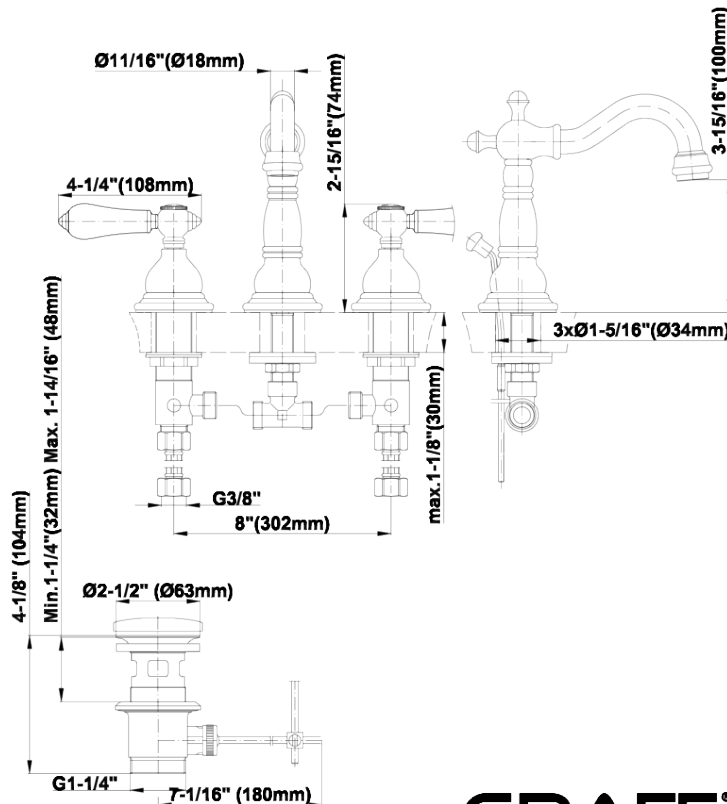

CANTERBURY, elegance and technology in the tradition of GRAFF

Canterbury, completely designed by GRAFF, is a traditional collection of faucets, tub fillers, (including floor-mounted tub fillers), shower systems and a variety of accessories.

Finishes include polished chrome, with an indisputable resistance and a splendid mirror effect characterized by the perfection of the curves and lines – as well as Steelnox® (satin nickel), polished nickel, olive bronze, antique brushed brass and gold.

Canterbury satisfies the desire of a classical bathroom while adding a breath of modern flair; making it a fashionable choice for the bath.

Canterbury can also be constructed to meet the drinking water and low flow requirements for any specification.

As with all GRAFF products, Canterbury offers a five year warranty

2375.20 CANTERBURY Series